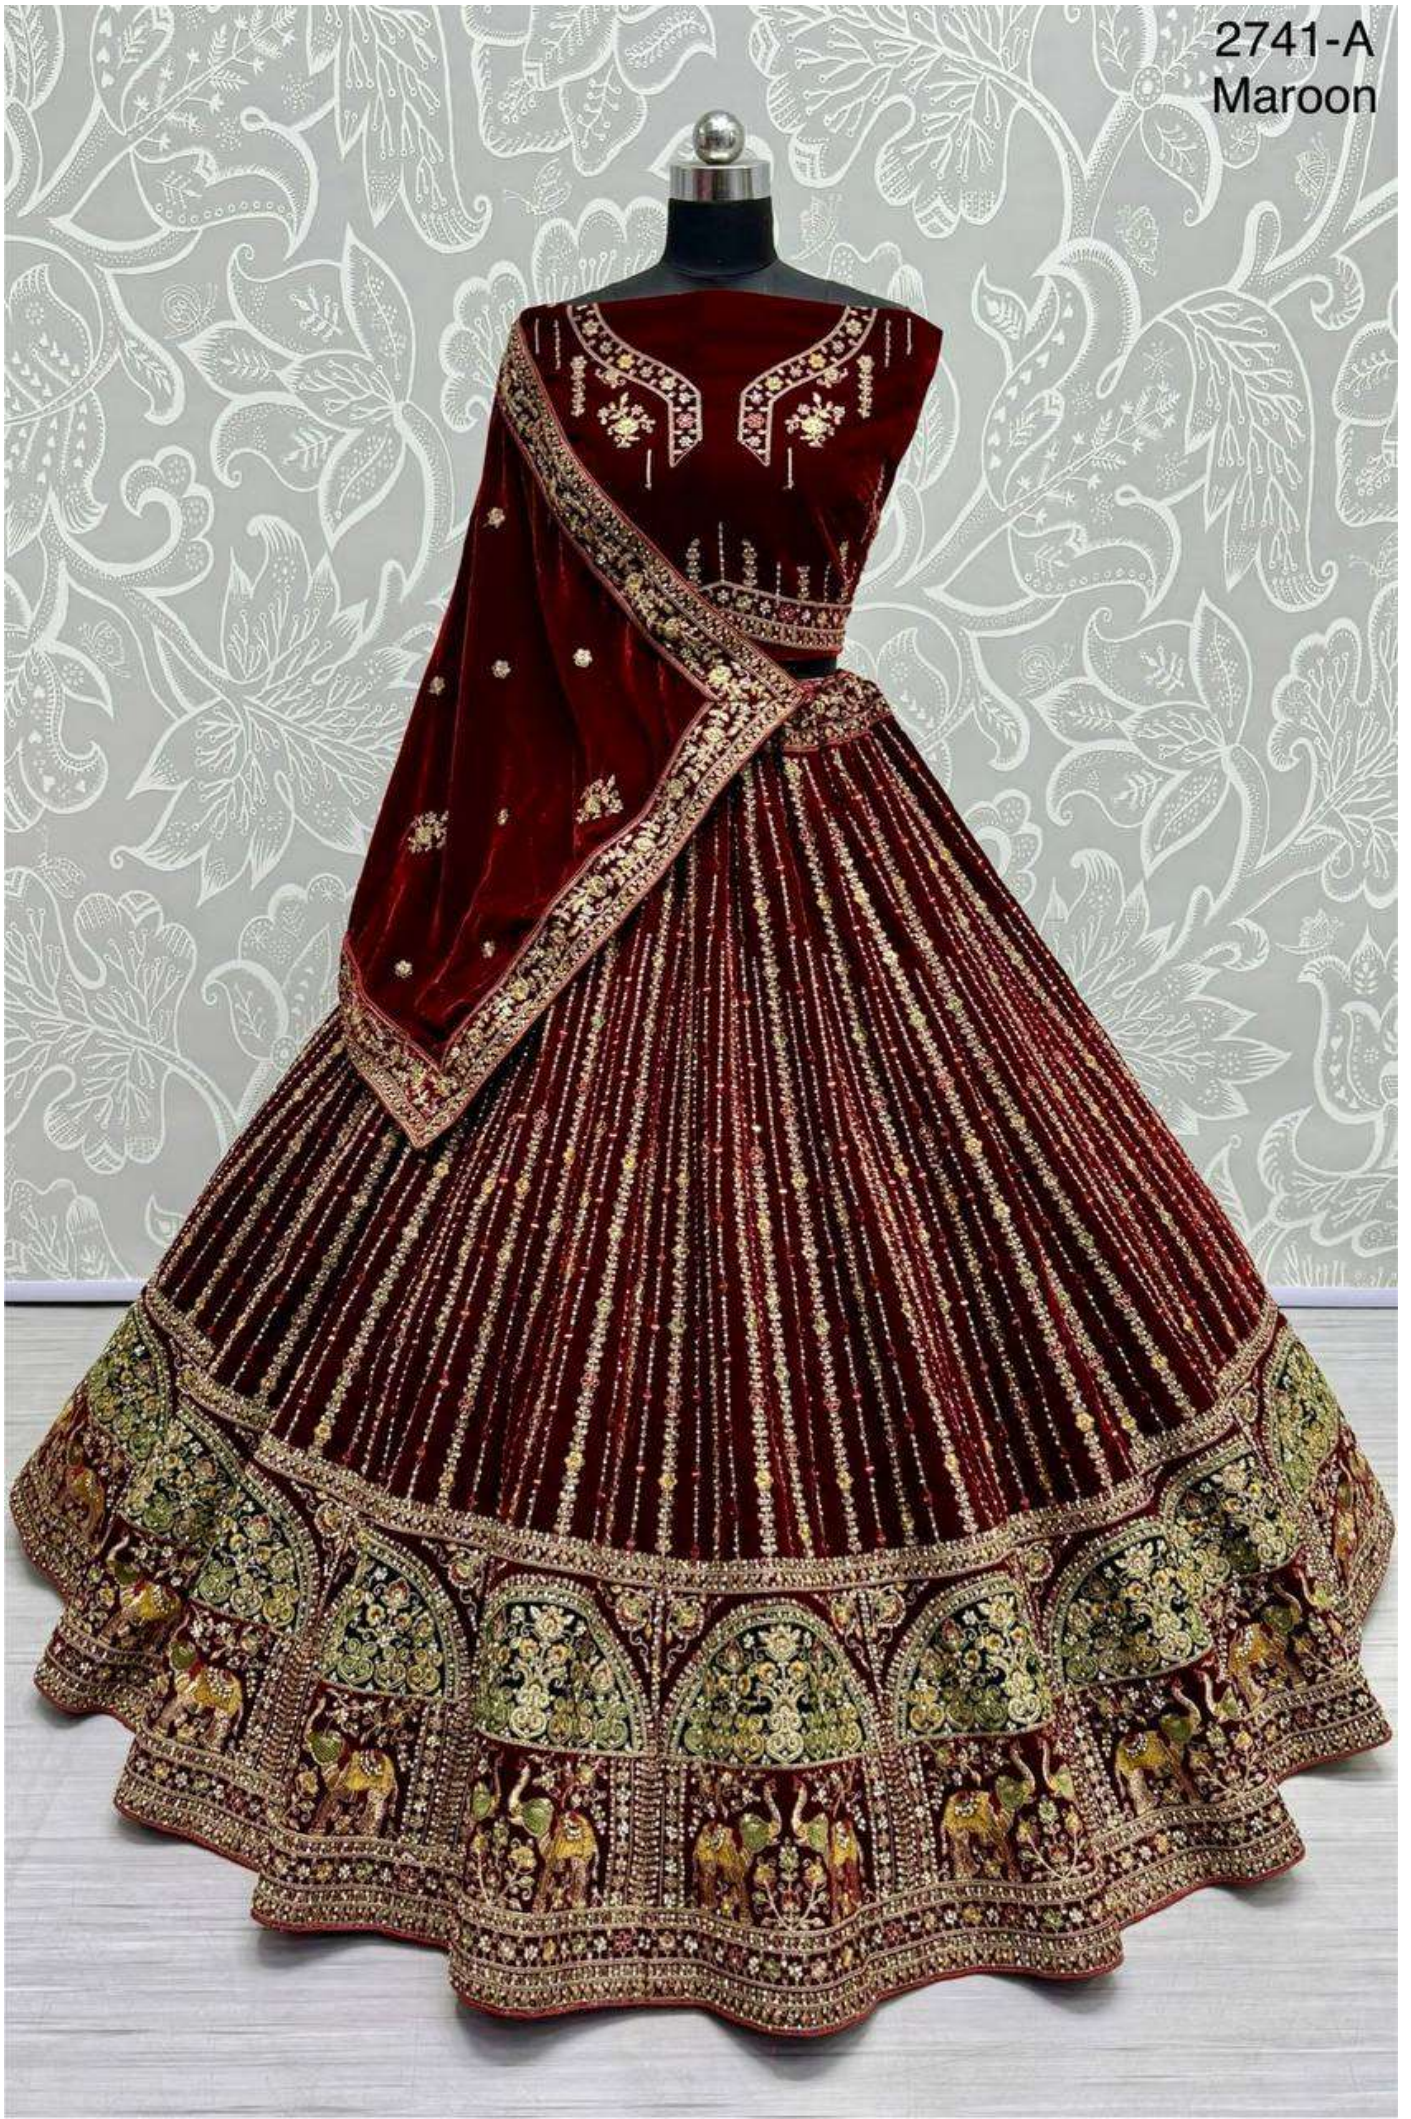

2741-A  
Maroon

2741-A  
Maroon

2741-A  
Maroon

2741-A  
Maroon

Sarraf Embroidery/Lace work Designer Wedding  
Lehengacholi

Code of Product : 2741

Work Details on Lehenga choli :

- Dori Embroidery
- Multi Thread work
- Zari work
- Hand Mirror work
- Zircon Diamond studded

2741  
Blouse front

ROYAL SILK VELVET AT-11000

Gajraj Embroidery Lace work  
Designer Wedding Lehengacholi

Code of Product : 2741

Work Details on Lehenga choli :

- Dori Embroidery
- Multi Thread work
- Zari work
- Hand Mirror work
- Zircon Diamond studded

2741-B  
Rani Pink

2741-B  
Rani Pink

2741-B  
Rani Pink

Gajraj Embroidery Lace work Designer Wedding  
Lehengacholi

Code of Product : 2741

Work Details on Lehenga choli

- Dori Embroidery
- Multi Thread work
- Zari work
- Hand Mirror work
- Zircon Diamond studded