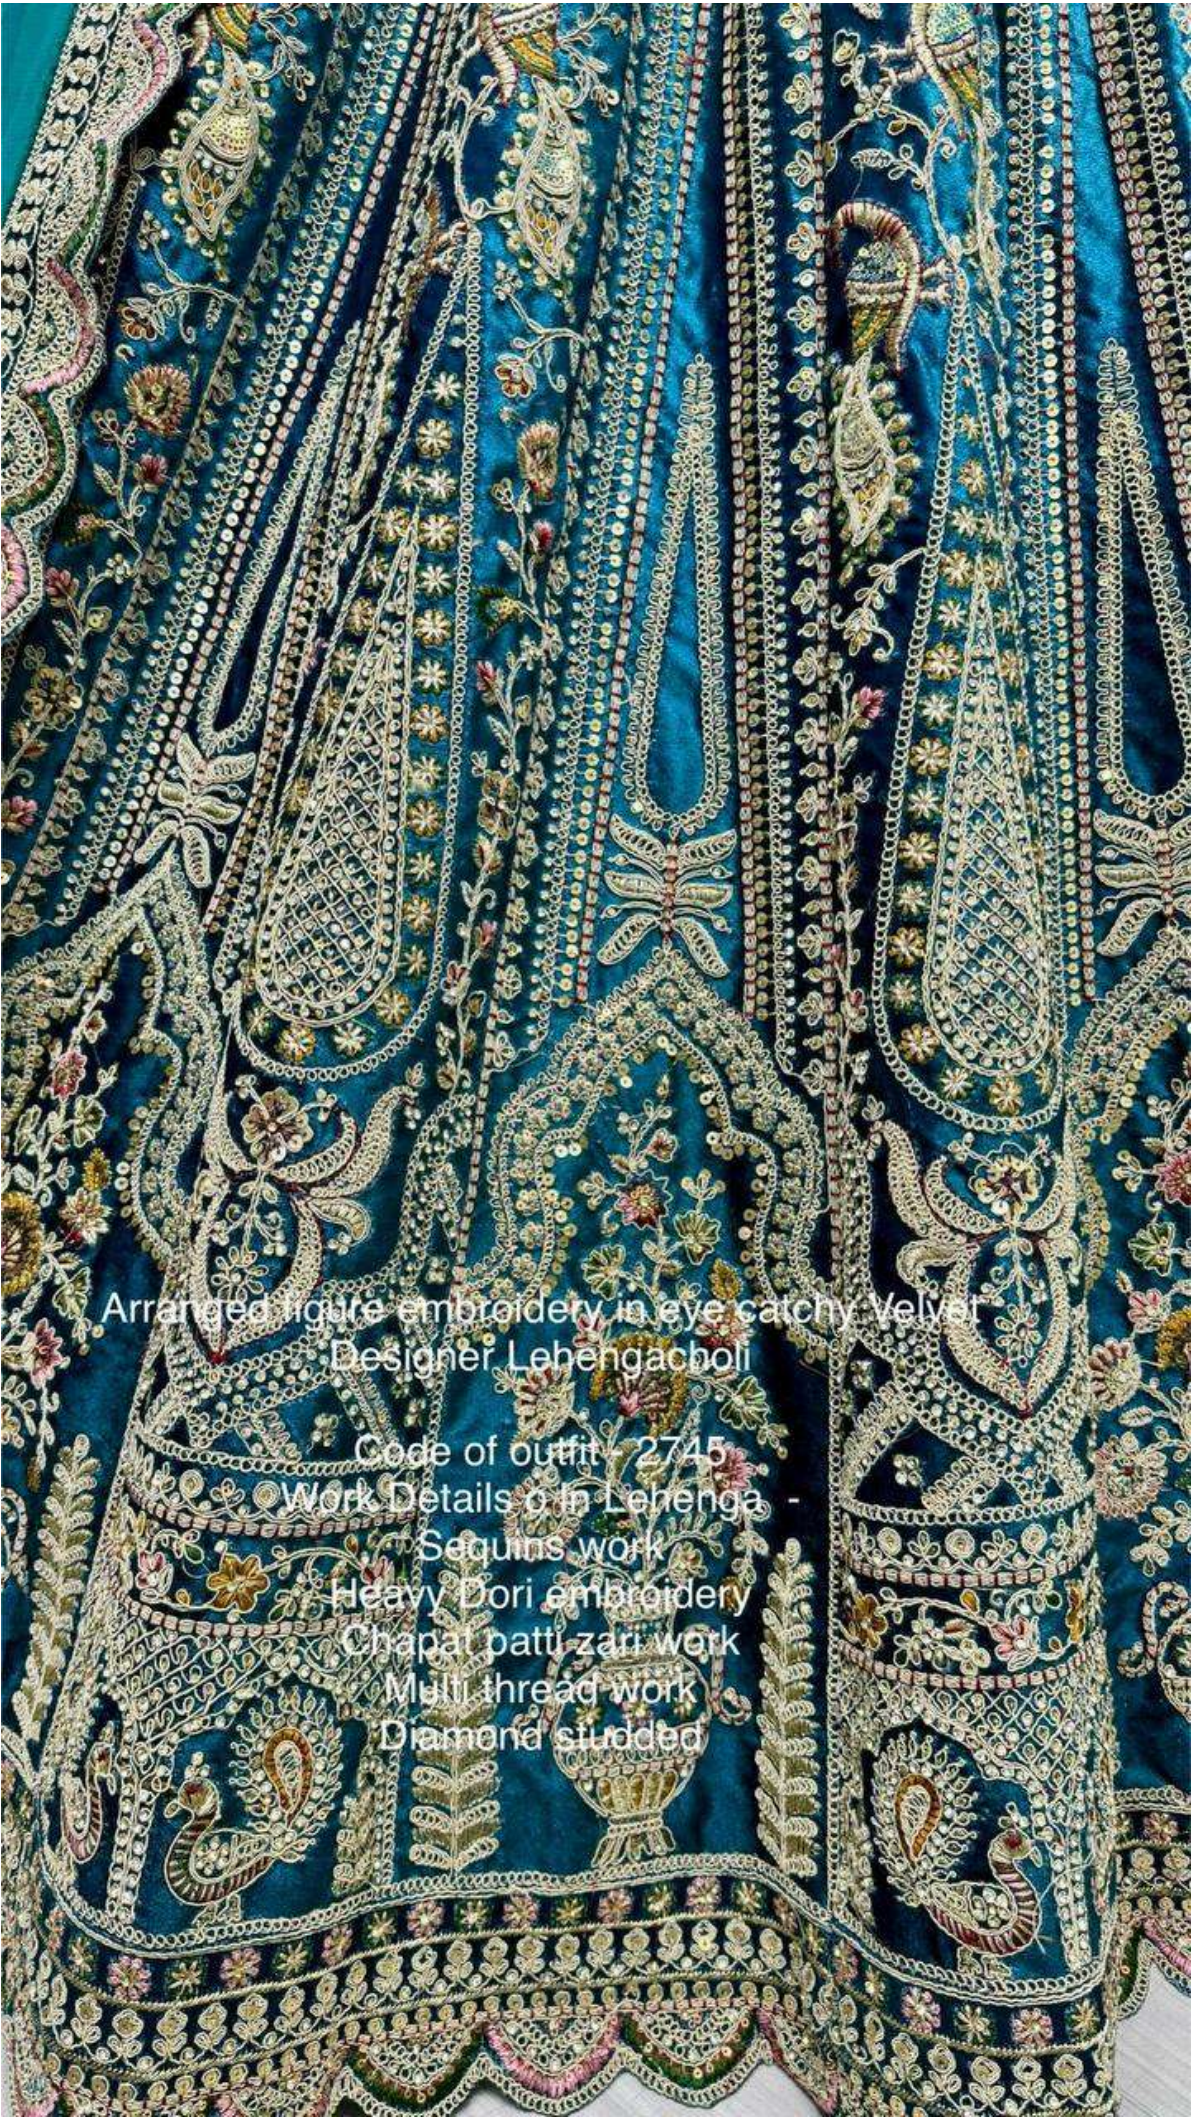

2745-C
Pink

2745-A
Purple

2745-A
Purple

Arranged figure embroidery in eye catchy velvet
Designer Lehengacholi

Code of outfit - 2745
Work Details :- In Lehenga
Sequins work
Heavy Dori embroidery
Chapat pathi zari work
Multi thread work
Diamond studded

2745
Blouse

Arranged figure embroidery in
eye catchy Velvet Designer
Lehengacholi

Code of outfit - 2745
Work Details of In Lehenga -
Sequins work
Heavy Dori embroidery
Chapat patti zari work
Multi thread work
Diamond studded

2745-B
Morpich

2745-B
Morpich

Arranged figure embroidery in eye catchy Velvet
Designer Lehengacholi

Code of outfit - 2745
Work Details o in Lehenga -
Sequins work
Heavy Dori embroidery
Chapat patti zari work
Multi thread work
Diamond studded