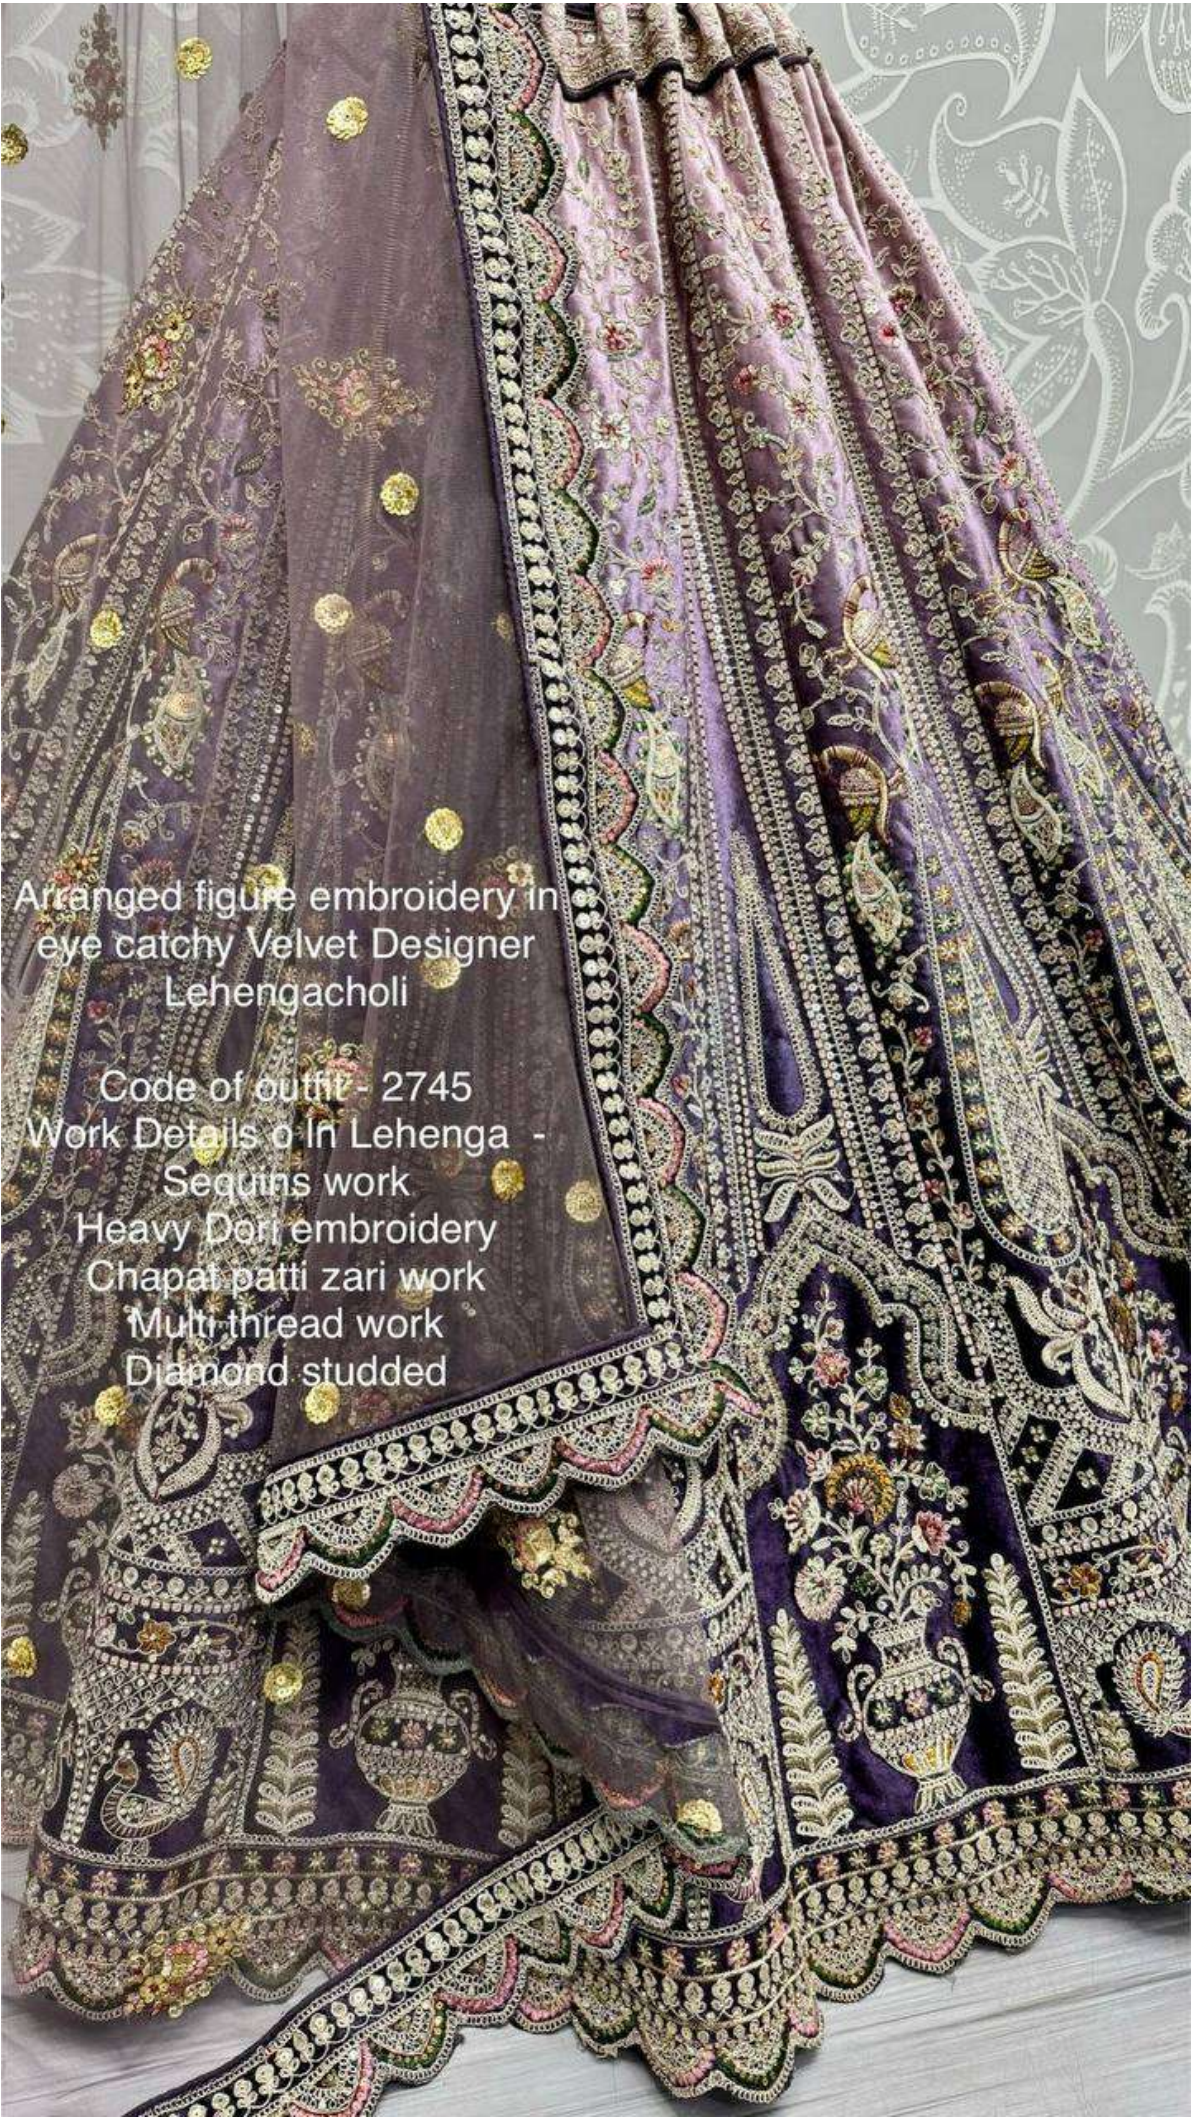

2745-C
Pink

2745-A
Purple

2745-A
Purple

Arranged figure embroidery in eye catchy velvet
Designer Lehengacholi

Code of outfit - 2745
Work Details :- In Lehenga
Sequins work
Heavy Dori embroidery
Chapat pathi zari work
Multi thread work
Diamond studded

2745
Blouse

Arranged figure embroidery in
eye catchy Velvet Designer
Lehengacholi

Code of outfit - 2745
Work Details of In Lehenga -
Sequins work
Heavy Dori embroidery
Chapat patti zari work
Multi thread work
Diamond studded

2745-B
Morpich

2745-B
Morpich

Arranged figure embroidery in eye catchy Velvet
Designer Lehengacholi

Code of outfit - 2745
Work Details o in Lehenga -
Sequins work
Heavy Dori embroidery
Chapat patti zari work
Multi thread work
Diamond studded

2745-C
Pink

2745-C
Pink

Arranged figure embroidery in
eye catchy Velvet Designer
Lehengacholi

Code of outfit - 2745
Work Details o In Lehenga -
Sequins work
Heavy Dori embroidery
Chapat patti zari work
Multi thread work
Diamond studded