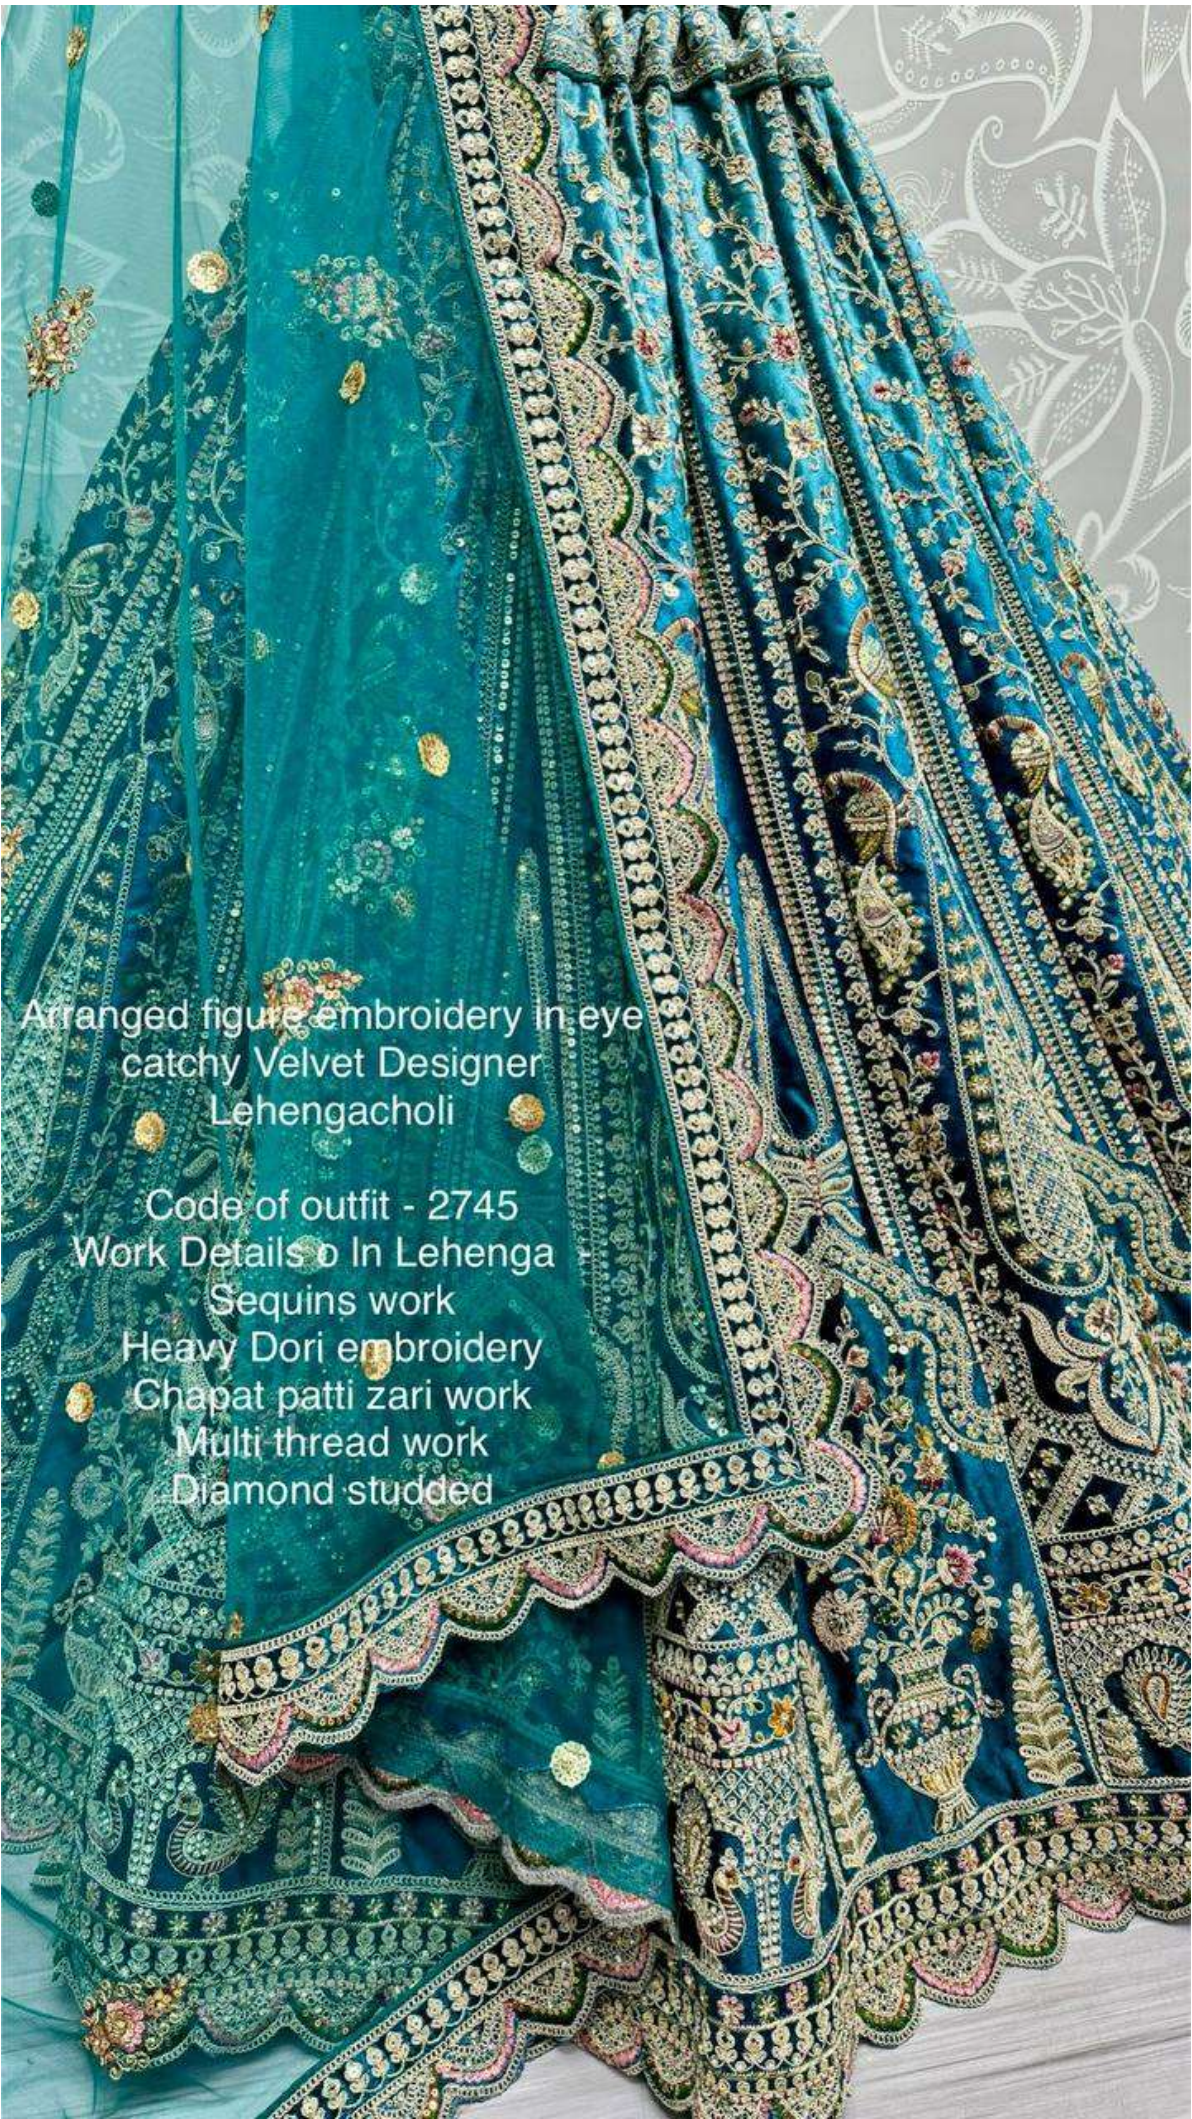

2745-C
Pink

2745-A
Purple

2745-A
Purple

Arranged figure embroidery in eye catchy velvet
Designer Lehengacholi

Code of outfit - 2745
Work Details :- In Lehenga
Sequins work
Heavy Dori embroidery
Chapat pathi zari work
Multi thread work
Diamond studded

2745
Blouse

Arranged figure embroidery in
eye catchy Velvet Designer
Lehengacholi

Code of outfit - 2745
Work Details of In Lehenga -
Sequins work
Heavy Dori embroidery
Chapat patti zari work
Multi thread work
Diamond studded

2745-B
Morpich

2745-B
Morpich

Arranged figure embroidery in eye catchy Velvet
Designer Lehengacholi

Code of outfit - 2745
Work Details o in Lehenga -
Sequins work
Heavy Dori embroidery
Chapat patti zari work
Multi thread work
Diamond studded

Arranged figure embroidery in eye-catchy Velvet
Designer Lehengacholi
Code of the product : 2745
Work details on Lehenga
Sequins work
Heavy Dori embroidery
Chapat patli zari work
Multi thread work
Diamond studded