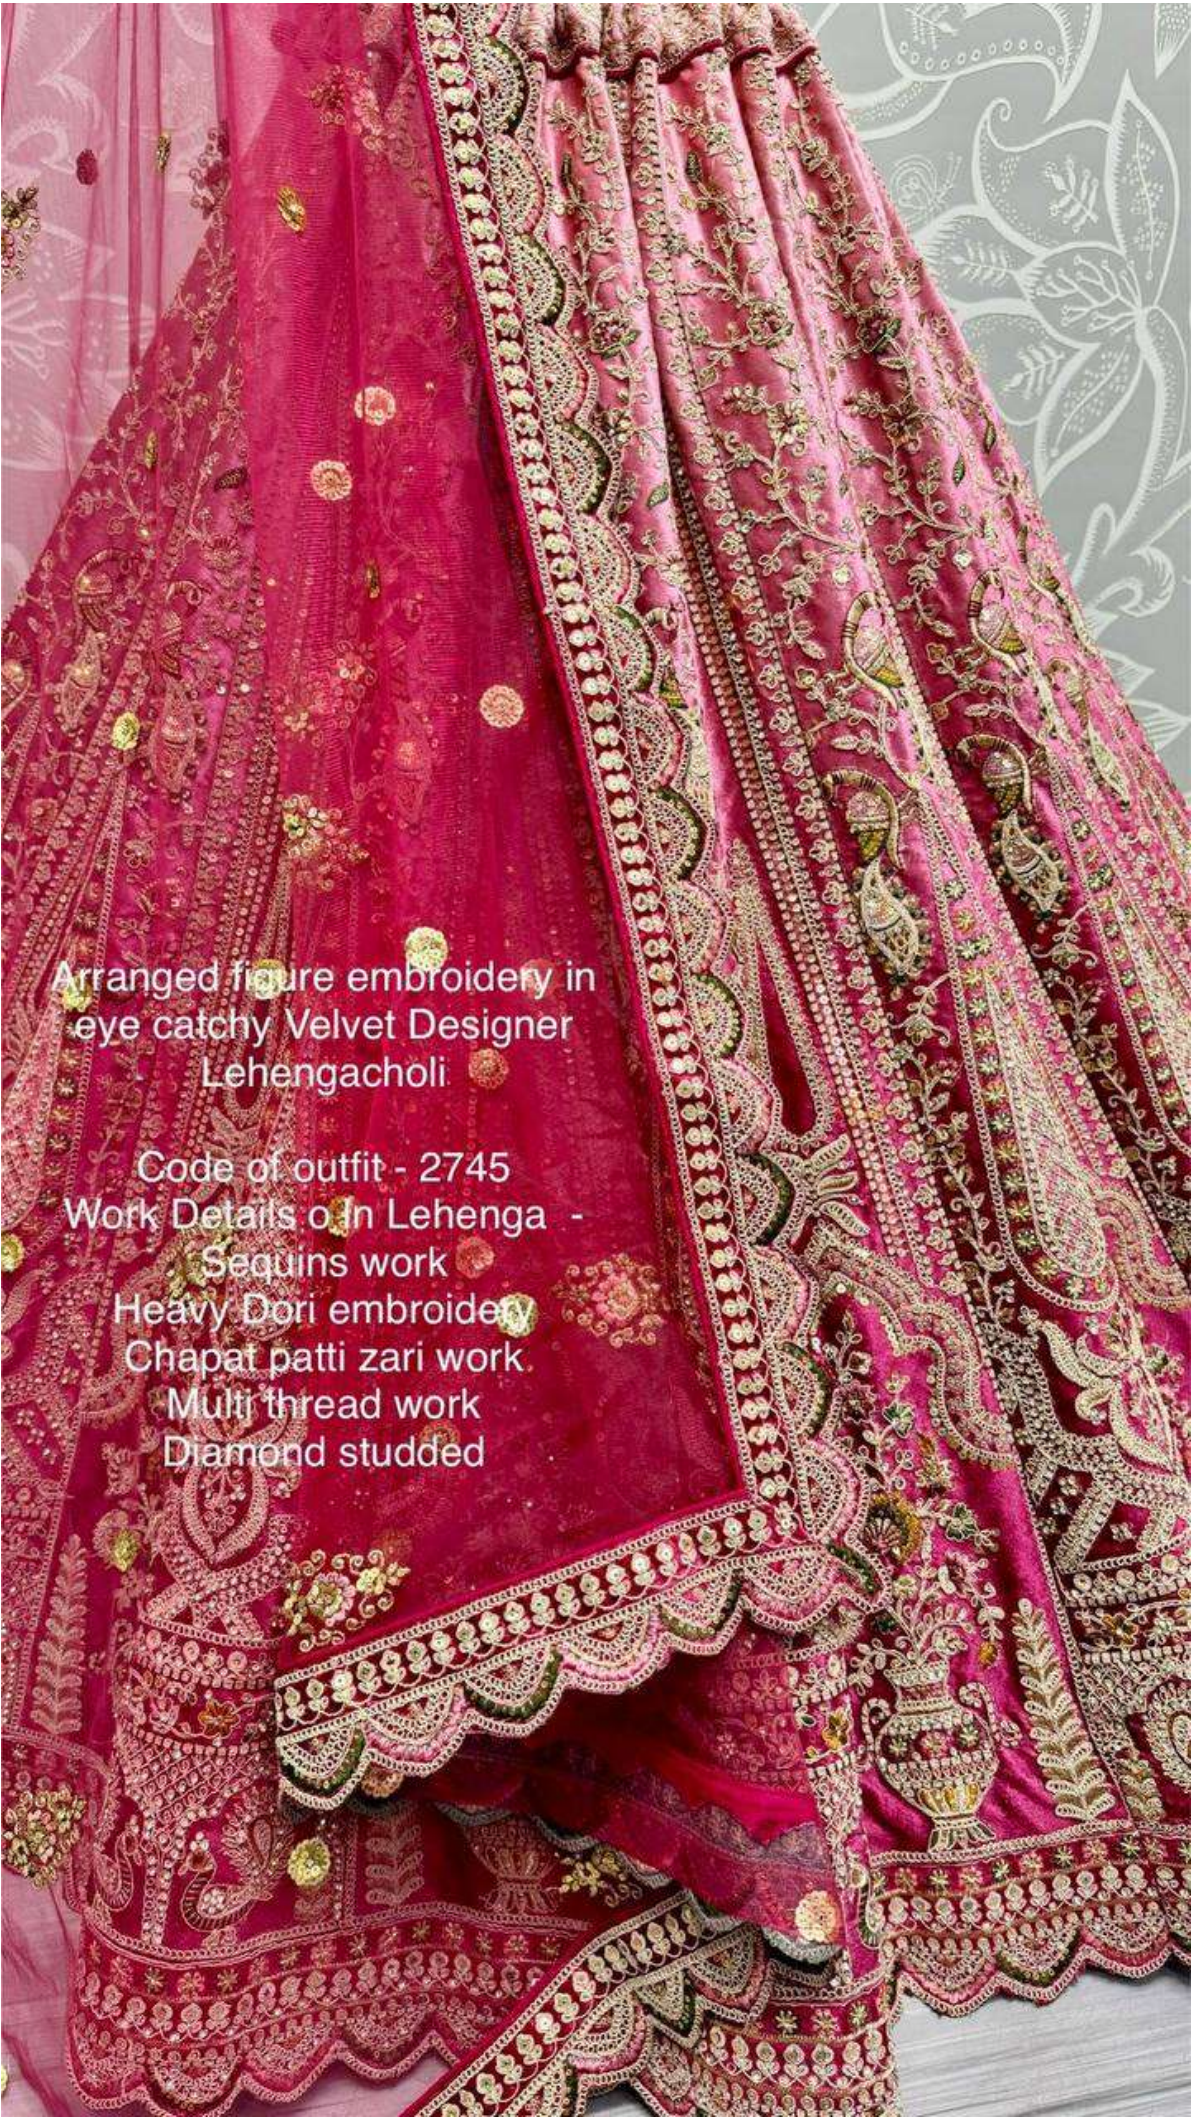

2745-C
Pink

2745-A
Purple

2745-A
Purple

Arranged figure embroidery in eye catchy velvet
Designer Lehengacholi

Code of outfit - 2745
Work Details :- In Lehenga
Sequins work
Heavy Dori embroidery
Chapat pathi zari work
Multi thread work
Diamond studded

Arranged figure embroidery in eye
catchy Velvet Designer
Lehengacholi

Code of outfit - 2745
Work Details o In Lehenga
Sequins work
Heavy Dori embroidery
Chapat patti zari work
Multi thread work
Diamond studded

2745-C
Pink

2745-C
Pink

Arranged figure embroidery in
eye catchy Velvet Designer
Lehengacholi

Code of outfit - 2745
Work Details o In Lehenga -
Sequins work
Heavy Dori embroidery
Chapat patti zari work
Multi thread work
Diamond studded

Arranged figure embroidery in eye-catchy Velvet
Designer Lehengacholi
Code of the product : 2745
Work details on Lehenga
Sequins work
Heavy Dori embroidery
Chapat patli zari work
Multi thread work
Diamond studded