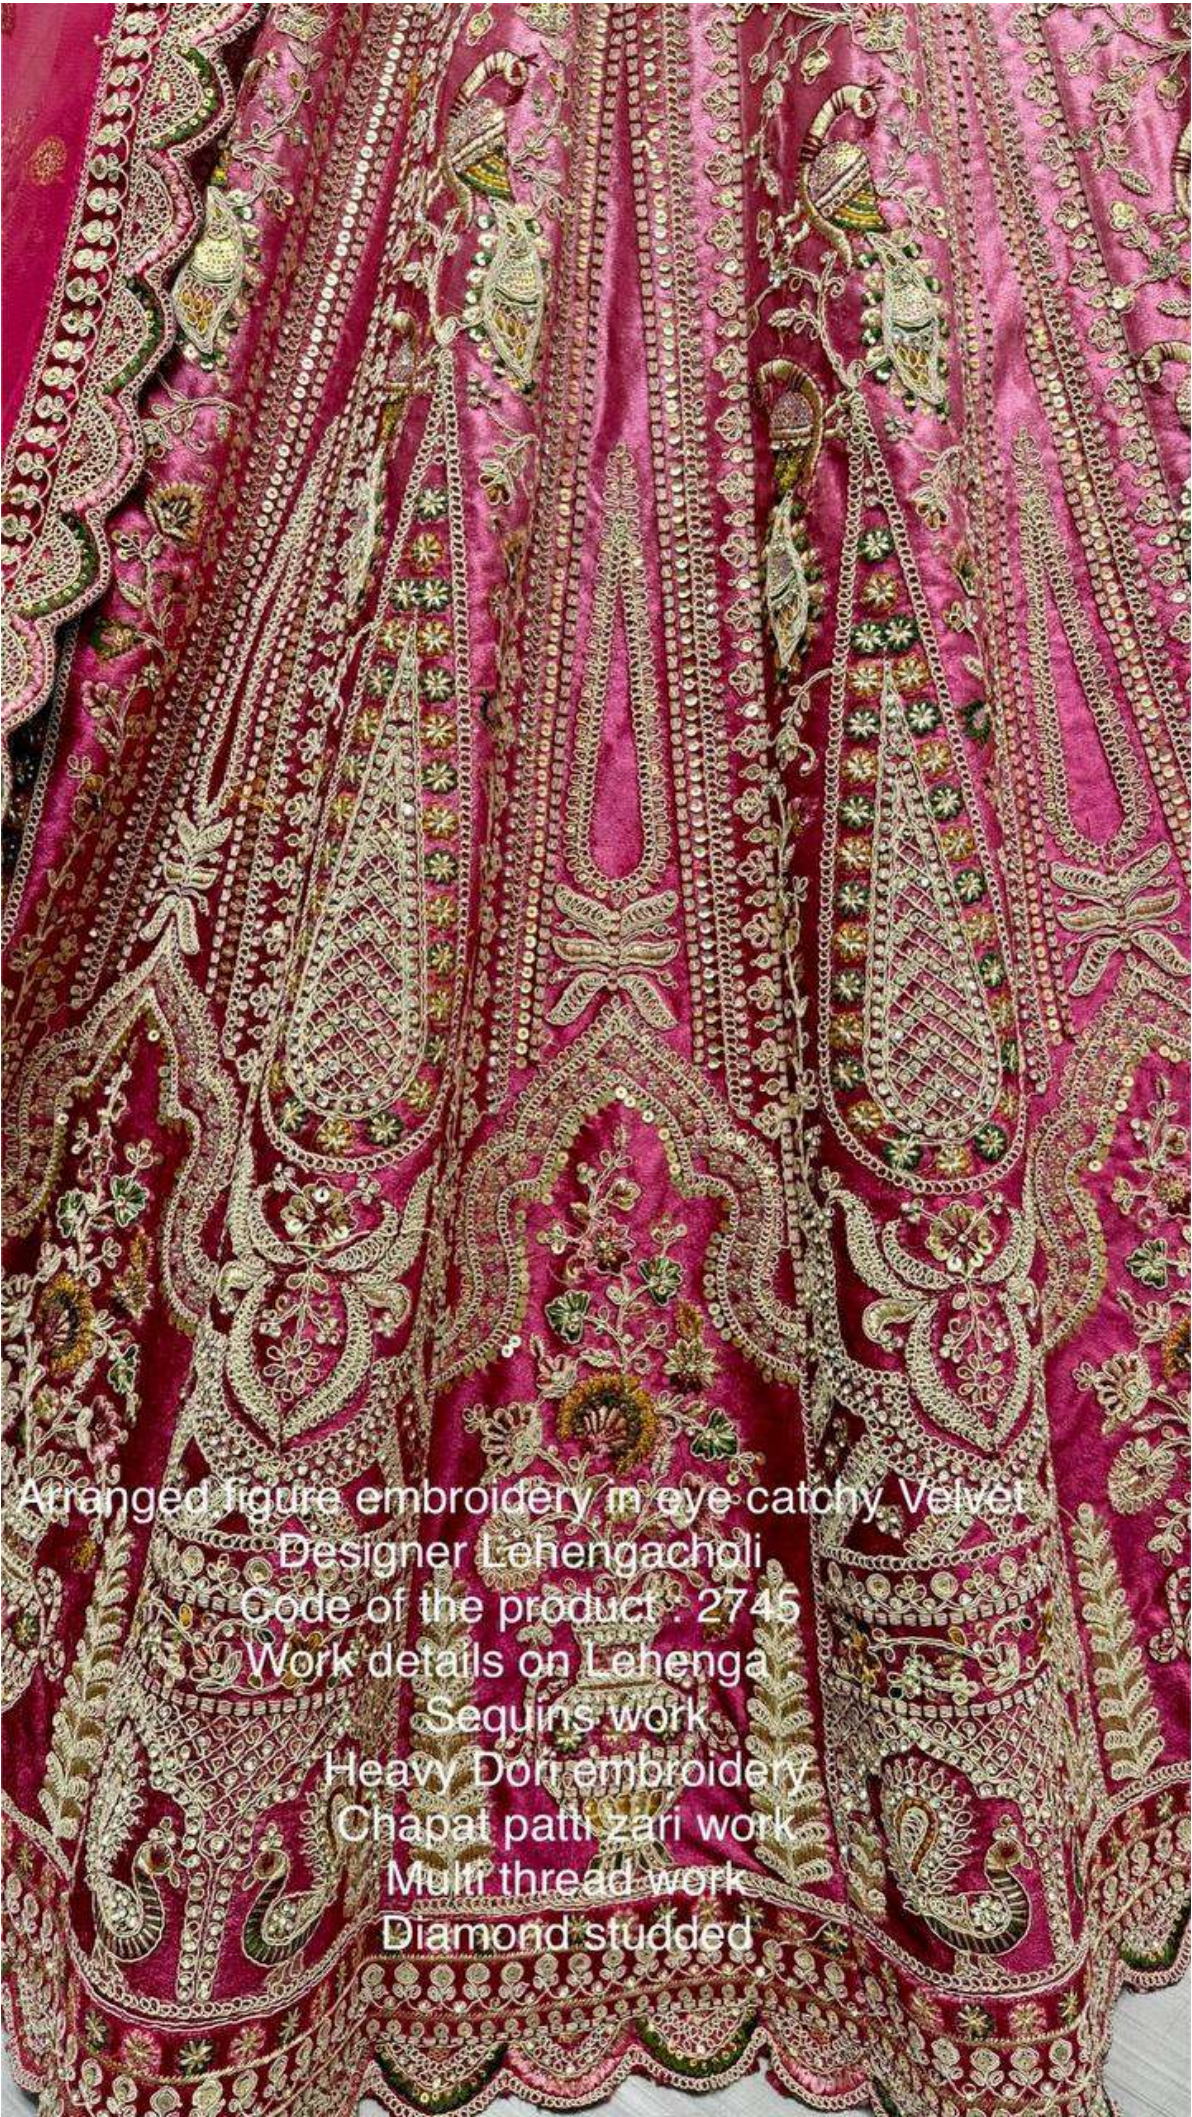

2745-C
Pink

2745-A
Purple

2745-A
Purple

Arranged figure embroidery in eye catchy velvet
Designer Lehengacholi

Code of outfit - 2745
Work Details :- In Lehenga
Sequins work
Heavy Dori embroidery
Chapat pathi zari work
Multi thread work
Diamond studded

2745
Blouse

Arranged figure embroidery in
eye catchy Velvet Designer
Lehengacholi

Code of outfit - 2745
Work Details of In Lehenga -
Sequins work
Heavy Dori embroidery
Chapat patti zari work
Multi thread work
Diamond studded

2745-C
Pink

2745-C
Pink

Arranged figure embroidery in
eye catchy Velvet Designer
Lehengacholi

Code of outfit - 2745
Work Details o In Lehenga -
Sequins work
Heavy Dori embroidery
Chapat patti zari work
Multi thread work
Diamond studded

Arranged figure embroidery in eye-catchy Velvet
Designer Lehengacholi
Code of the product : 2745
Work details on Lehenga
Sequins work
Heavy Dori embroidery
Chapat patli zari work
Multi thread work
Diamond studded