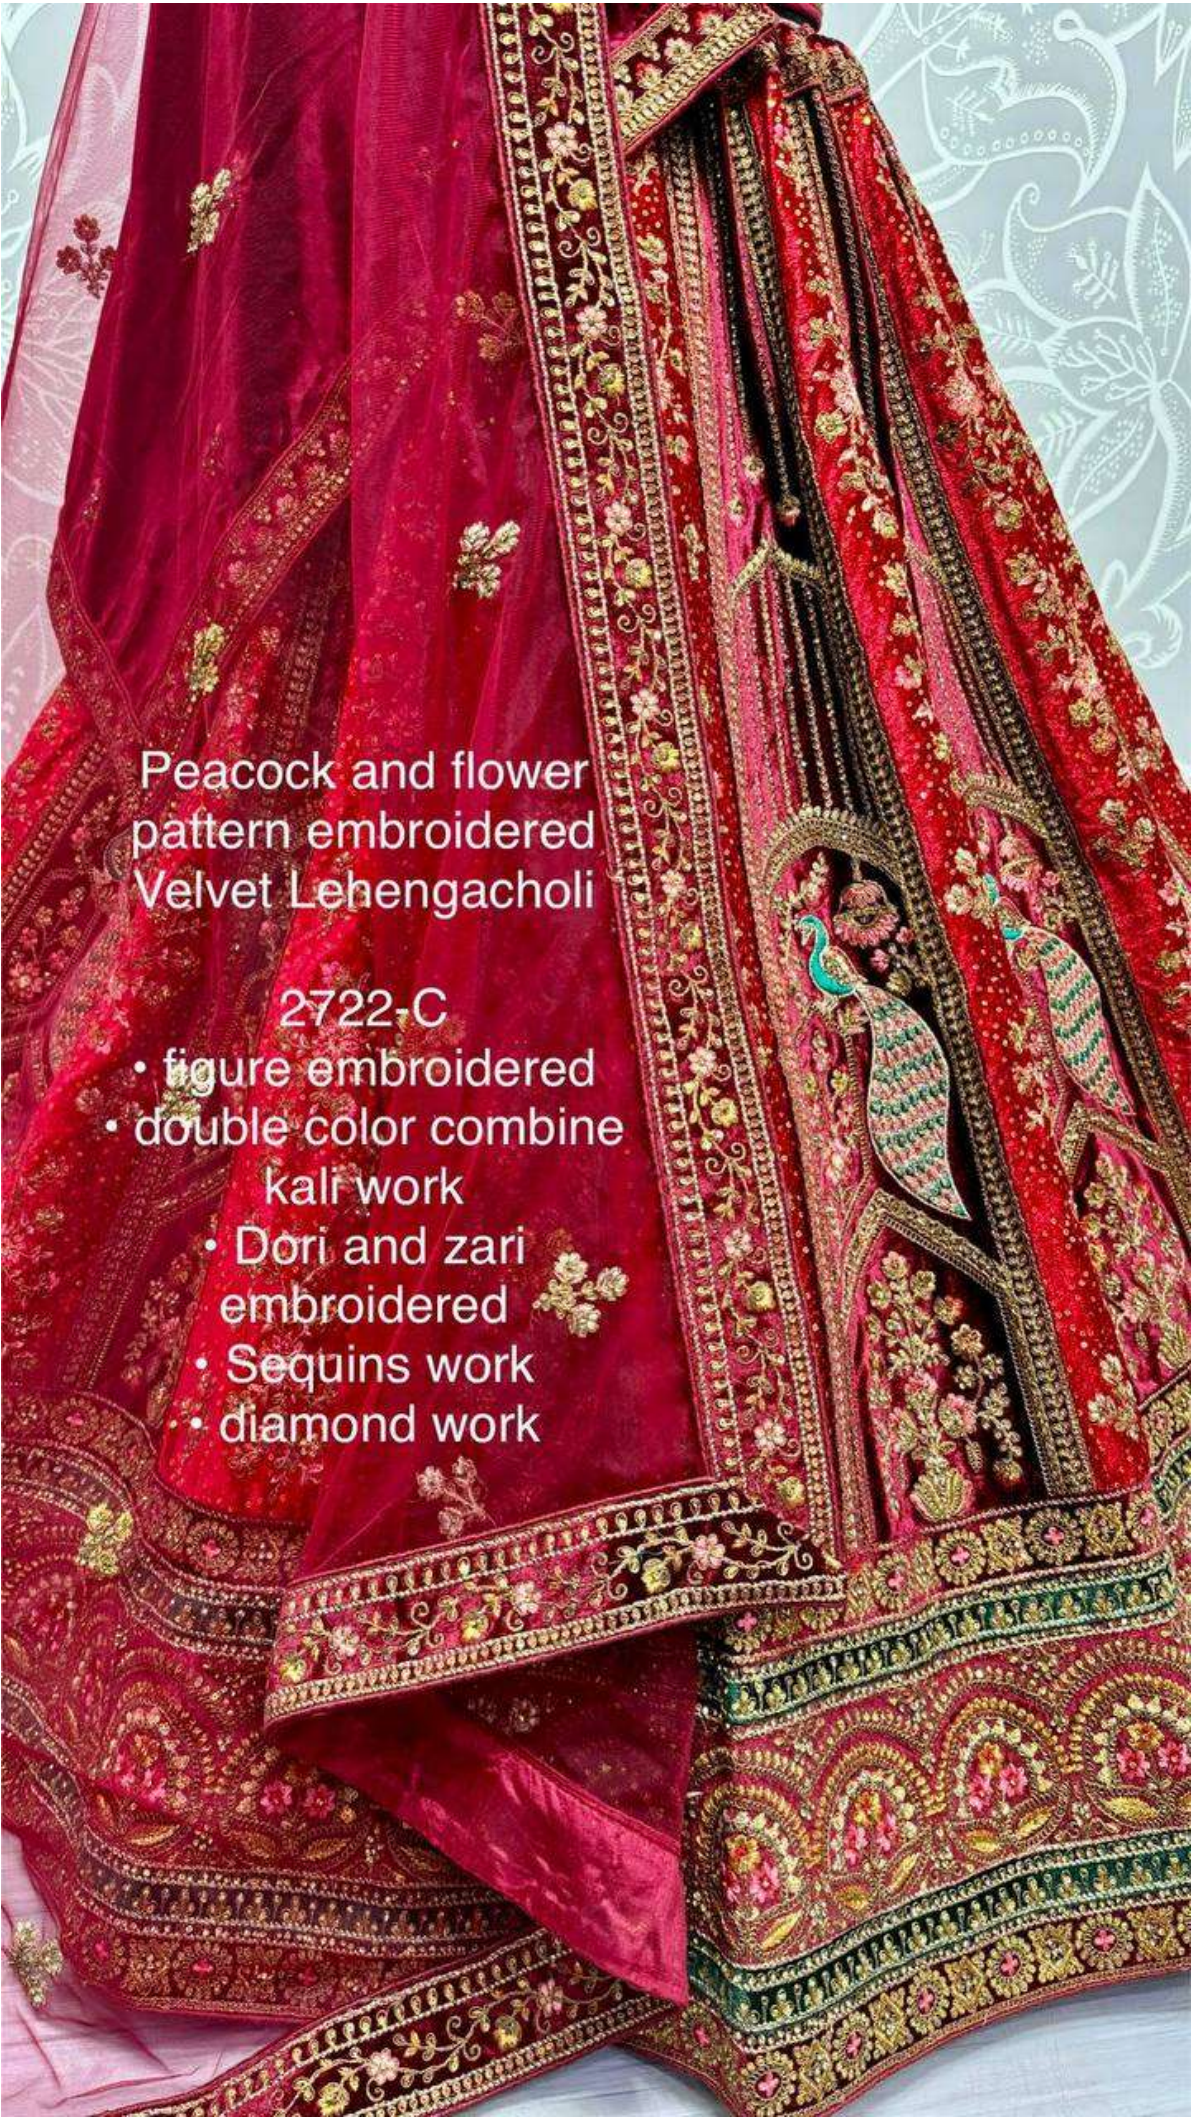

Peacock and flower
pattern embroidered
Velvet Lehengacholi

2722-C

- figure embroidered
- double color combine
  kali work
- Dori and zari
  embroidered
- Sequins work
- diamond work