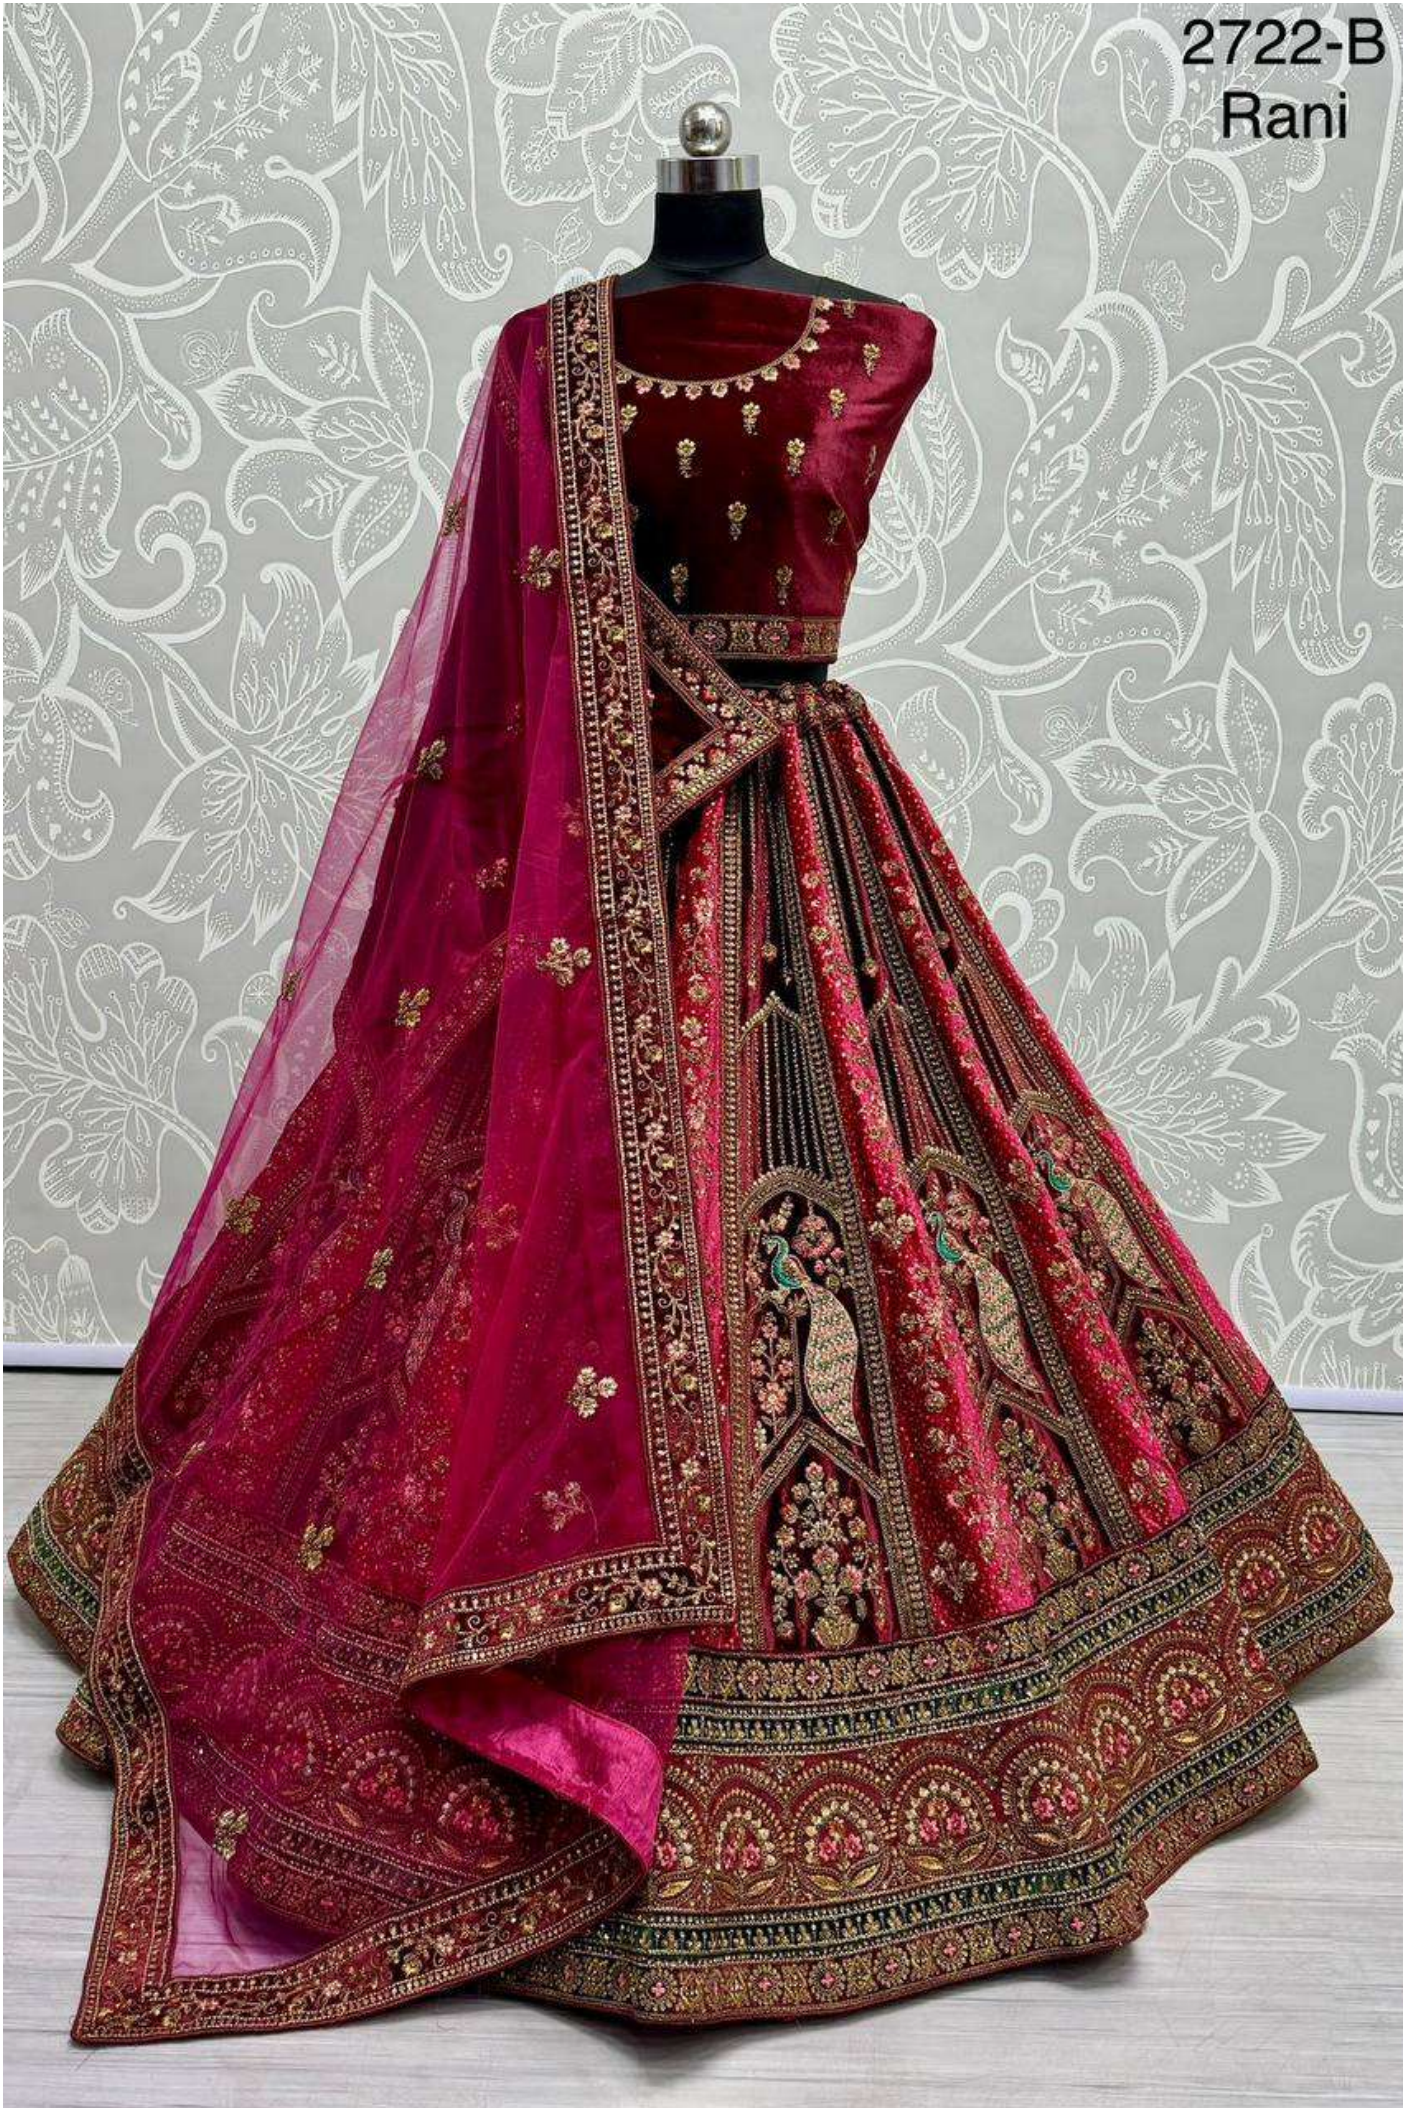

2722-A  
Red

2722-A  
Red

2722-A  
Red

2722-A  
Red

Peacock and flower pattern embroidered Velvet  
Lehengacholi

2722-A

- figure embroidered
- double color combine kali work
- Dori and zari embroidered
- Sequins work
- diamond work

Peacock and flower  
pattern embroidered  
Velvet Lehengacholi

2722-A

- figure embroidered
- double color combine  
kali work
  - Dori and zari  
embroidered
  - Sequins work
  - diamond work

2722-B  
Rani

2722-B  
Rani

2722-B  
Rani

Peacock and flower pattern embroidered Velvet  
Lehengacholi

2722-B

- figure embroidered
- double color combine kali work
- Dori and zari embroidered
- Sequins work
- diamond work

2722-C

- figure embroidered
- double color combine  
kali work
- Dori and zari  
embroidered
- Sequins work
- diamond work