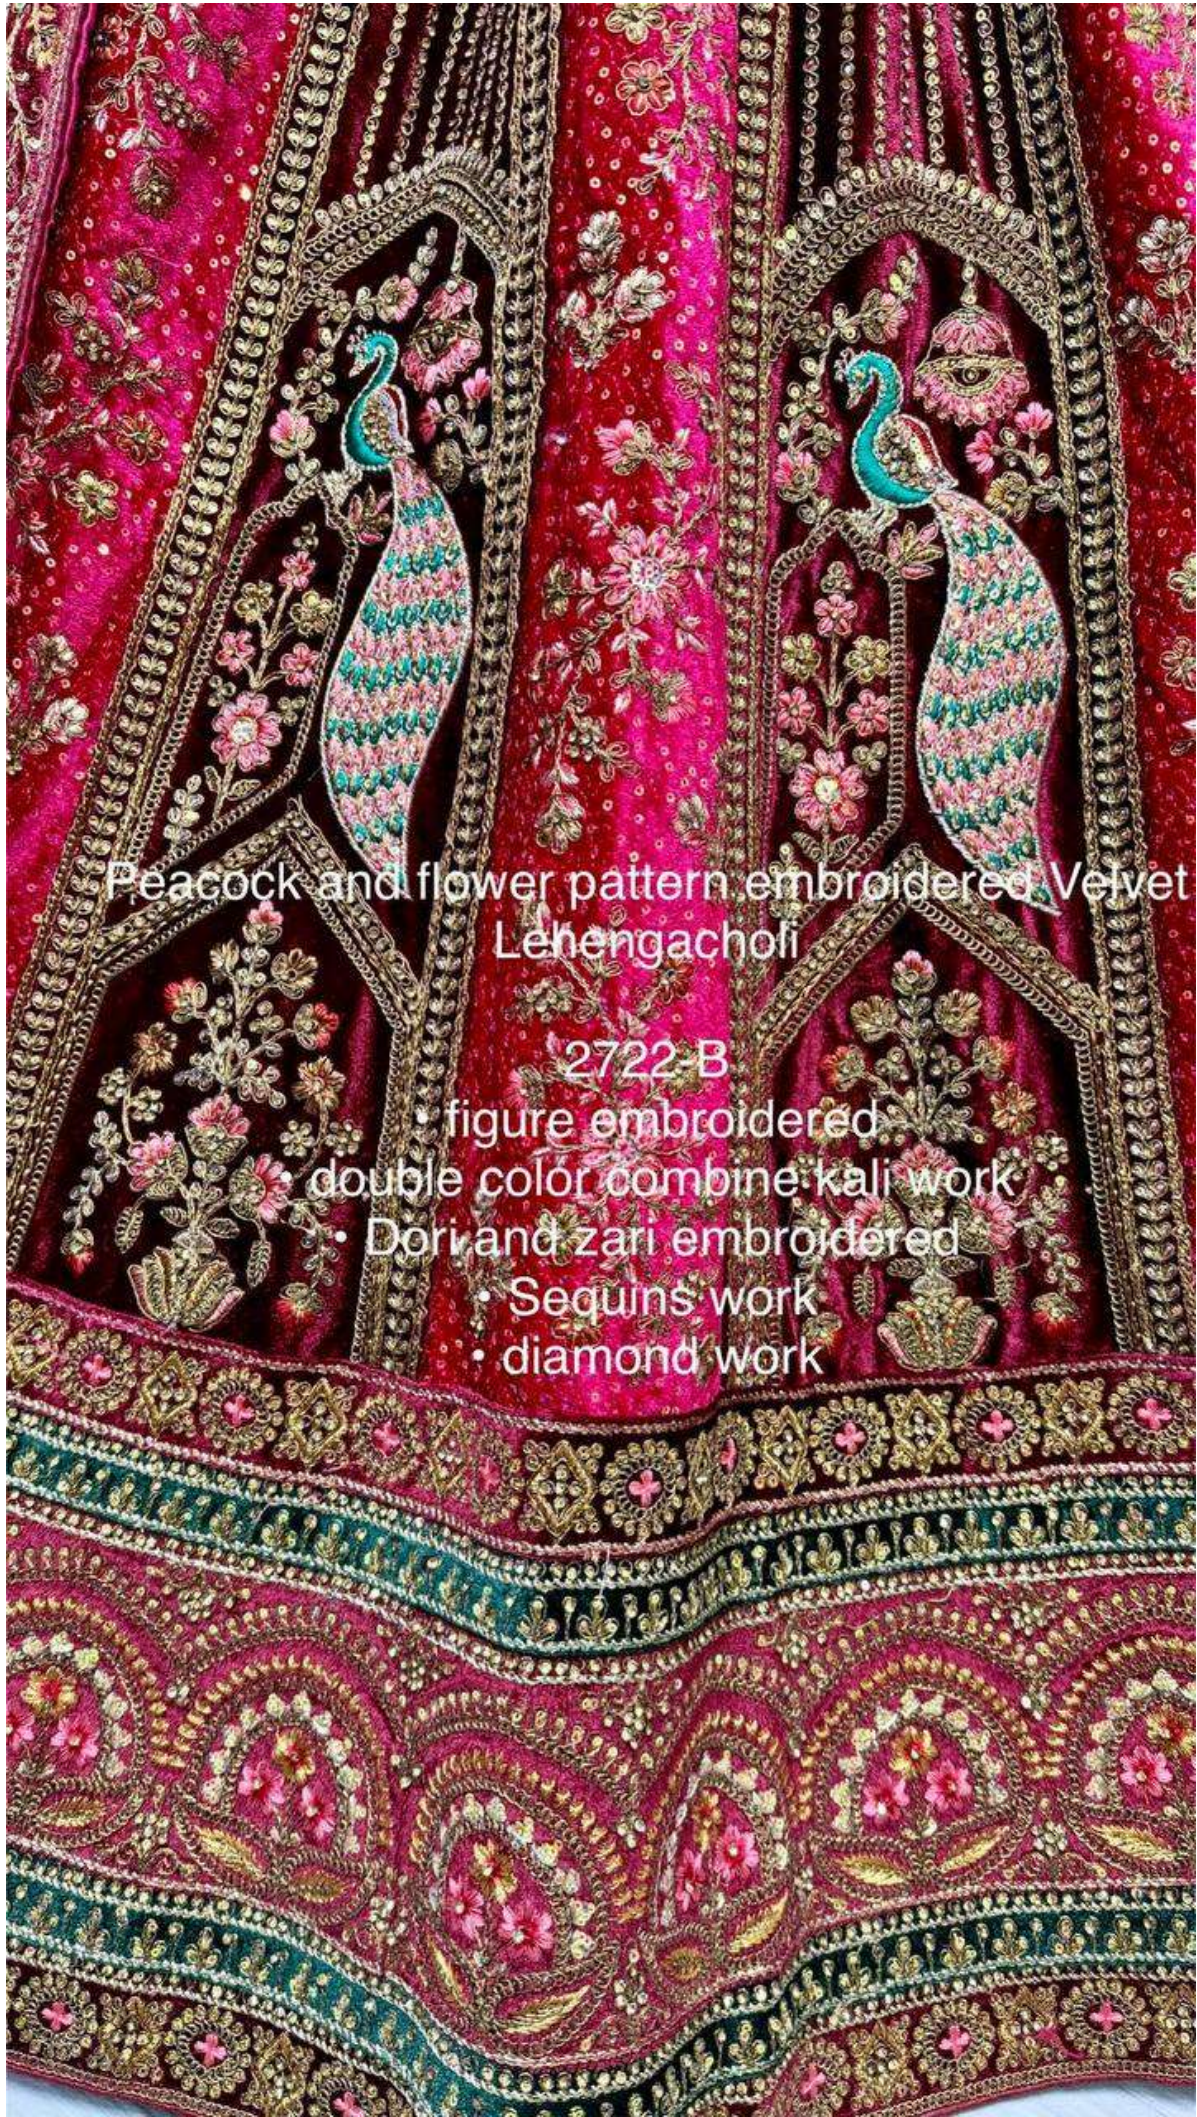

2722-A  
Red

2722-A  
Red

2722-A  
Red

2722-A  
Red

Peacock and flower pattern embroidered Velvet  
Lehengacholi

2722-A

- figure embroidered
- double color combine kali work
- Dori and zari embroidered
- Sequins work
- diamond work

Peacock and flower  
pattern embroidered  
Velvet Lehengacholi

2722-A

- figure embroidered
- double color combine  
kali work
  - Dori and zari  
embroidered
  - Sequins work
  - diamond work

2722-B  
Rani

2722-B  
Rani

2722-B  
Rani

Peacock and flower pattern embroidered Velvet  
Lehengacholi

2722-B

- figure embroidered
- double color combine kali work
- Dori and zari embroidered
- Sequins work
- diamond work

Peacock and flower  
pattern embroidered  
Velvet Lehengacholi

2722-B

- figure embroidered
- double color combine  
kali work
- Dori and zari  
embroidered
- Sequins work
- diamond work

2722-C  
Maroon

2722-C  
Maroon