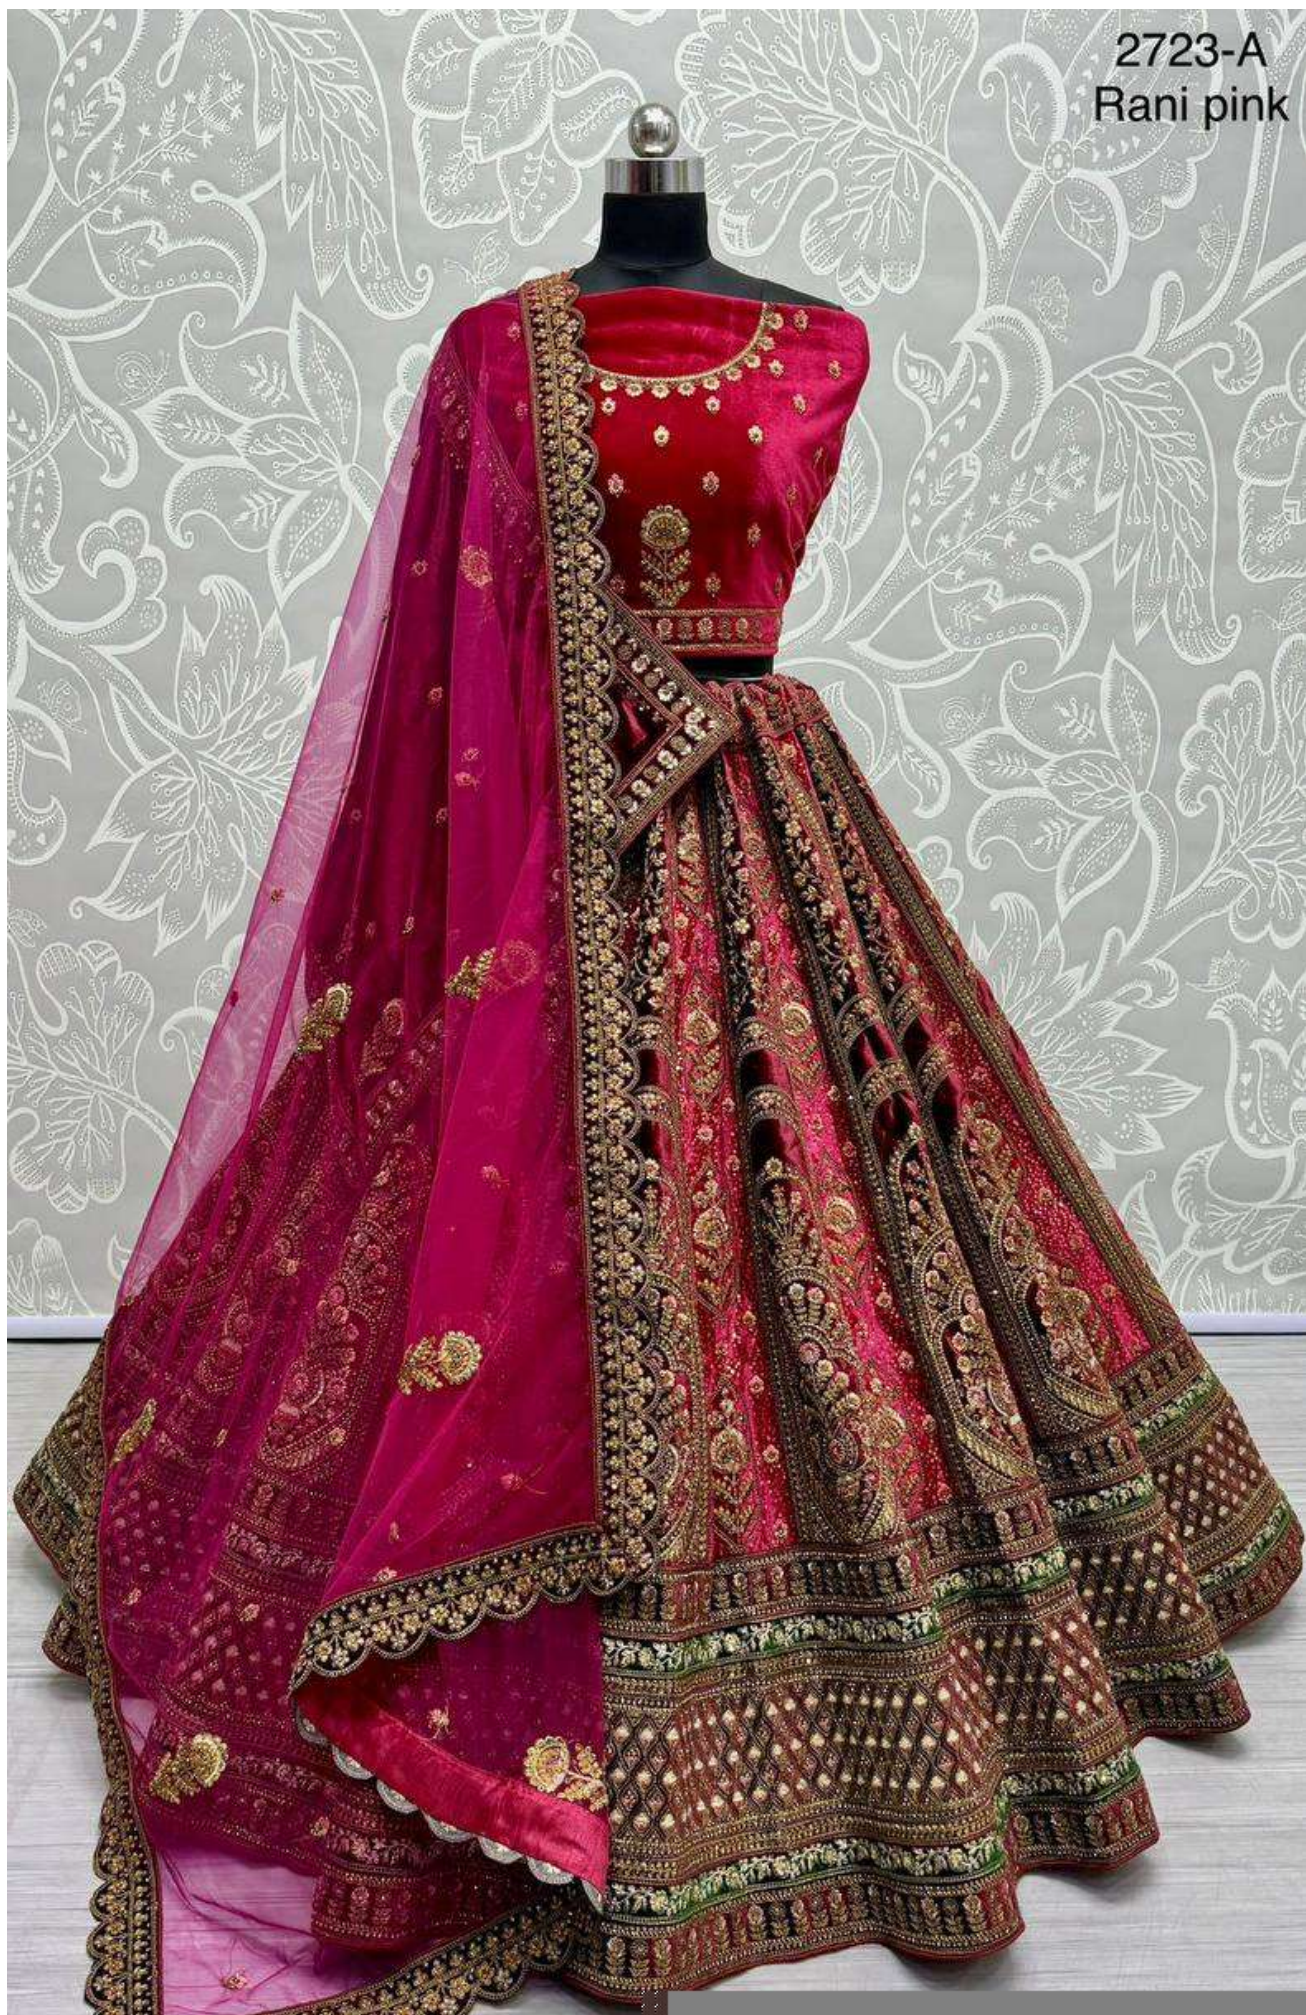

2723-A  
Rani pink

2723-A  
Rani pink

2723-A  
Rani pink

2723-A  
Rani pink

Sober Dori and Thread work combine velvet  
designer Lehengacholi  
2723-A

- Dori embroidery
- Multi thread work
- Velvet patch kali
- Sequins and Diamond studs

Sober Dori and Thread  
work combine velvet  
designer Lehengacholi  
2723-A

- Dori embroidery
- Multi thread work
- Velvet patch kali
- Sequins and  
Diamond studded

2723-B  
Mustard

2723-B  
Mustard

2723-B  
Mustard

Sober Dori and Thread work combine velvet  
designer Lehengacholi  
2723-B

- Dori embroidery
- Multi thread work
- Velvet patch kali
- Sequins and Diamond studded

2723  
Blouse