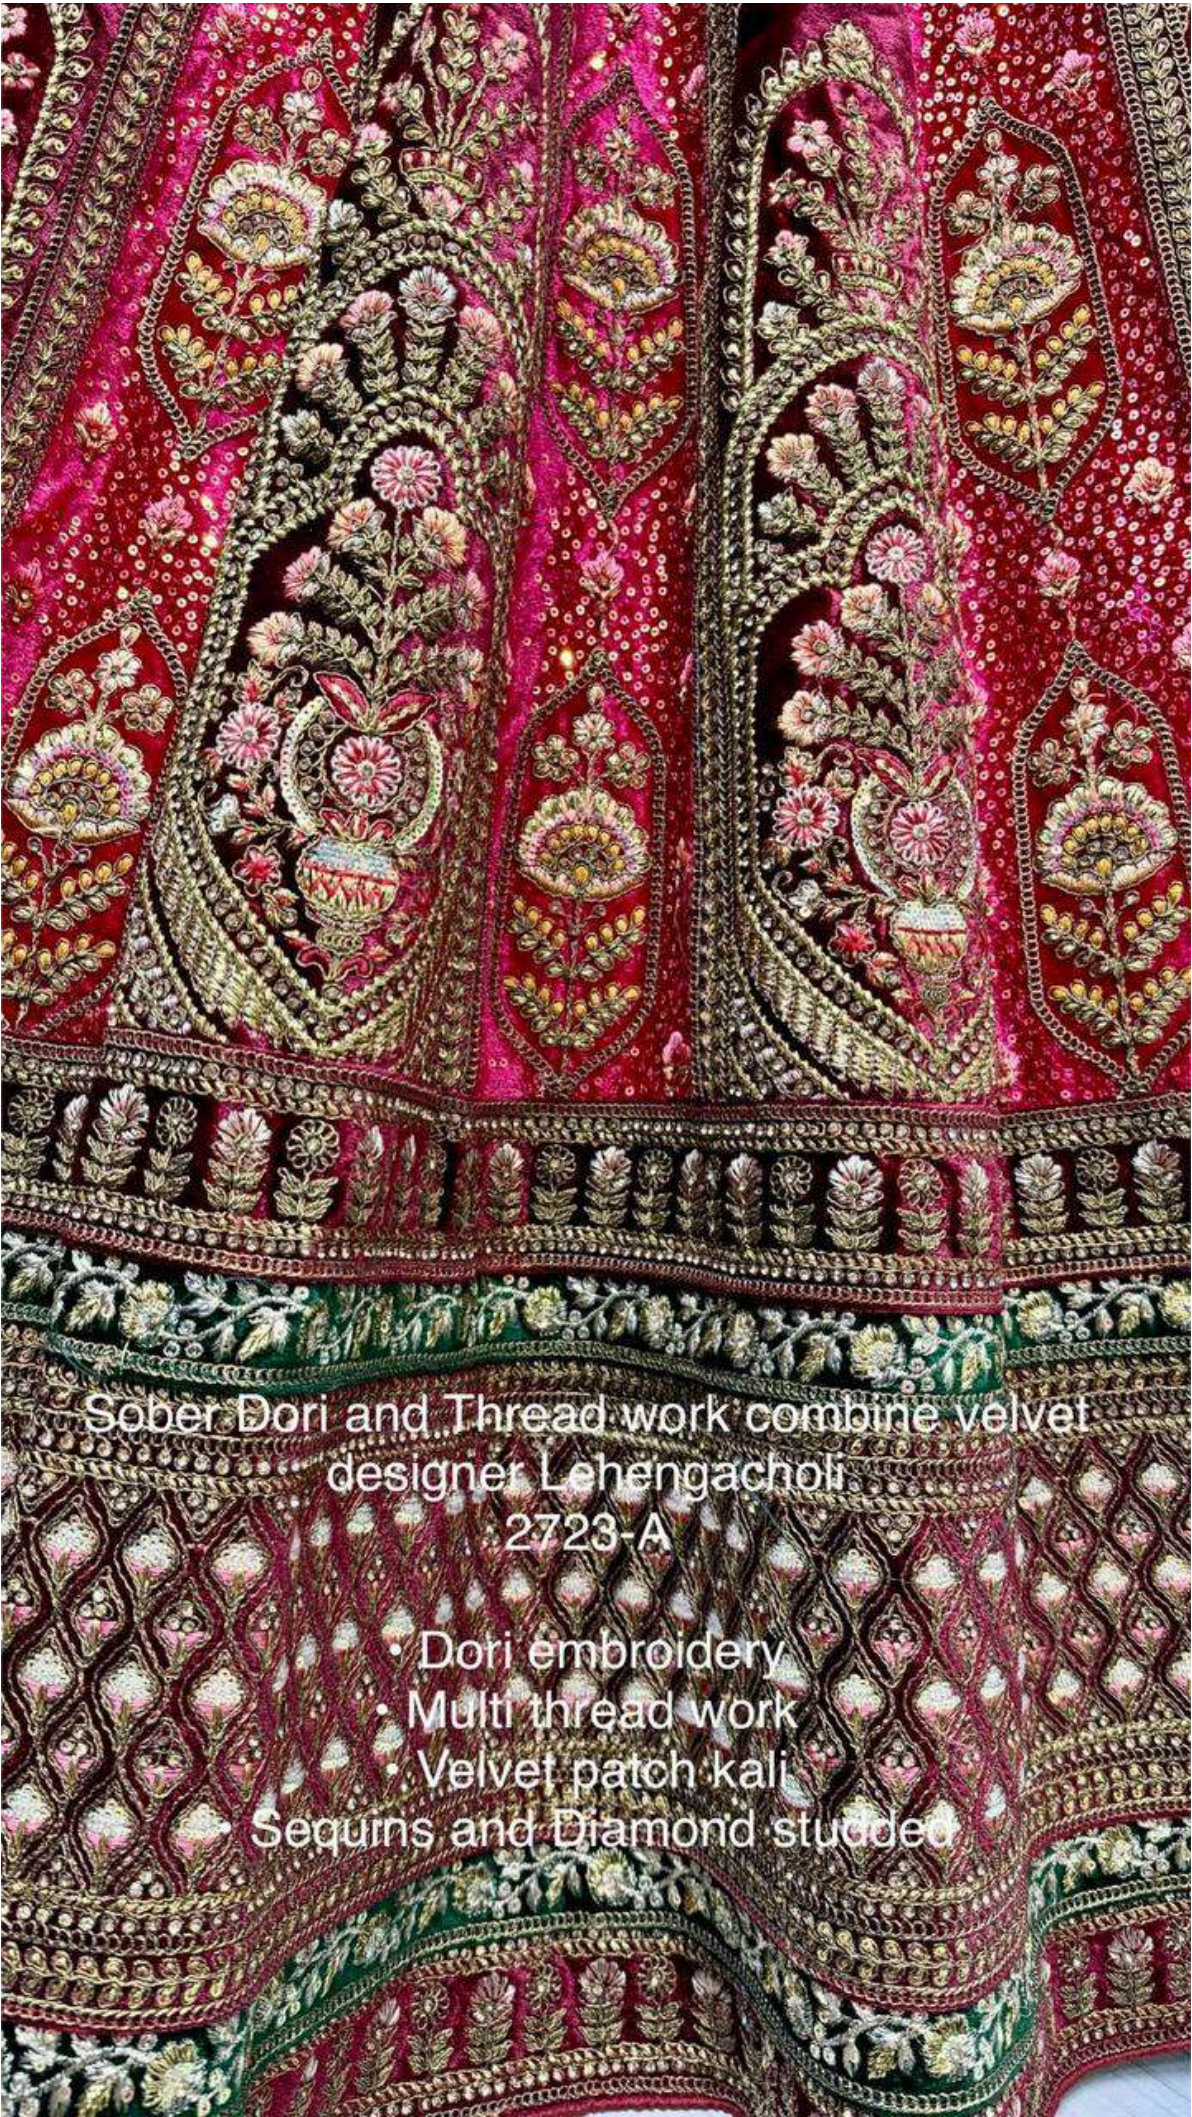

2723-A  
Rani pink

2723-A  
Rani pink

2723-A  
Rani pink

2723-A  
Rani pink

Sober Dori and Thread work combine velvet  
designer Lehengacholi  
2723-A

- Dori embroidery
- Multi thread work
- Velvet patch kali
- Sequins and Diamond studs

Sober Dori and Thread  
work combine velvet  
designer Lehengacholi  
2723-A

- Dori embroidery
- Multi thread work
- Velvet patch kali
- Sequins and  
Diamond studded

2723-B  
Mustard

2723-B  
Mustard

2723-B  
Mustard

Sober Dori and Thread work combine velvet  
designer Lehengacholi  
2723-B

- Dori embroidery
- Multi thread work
- Velvet patch kali
- Sequins and Diamond studded

2723  
Blouse