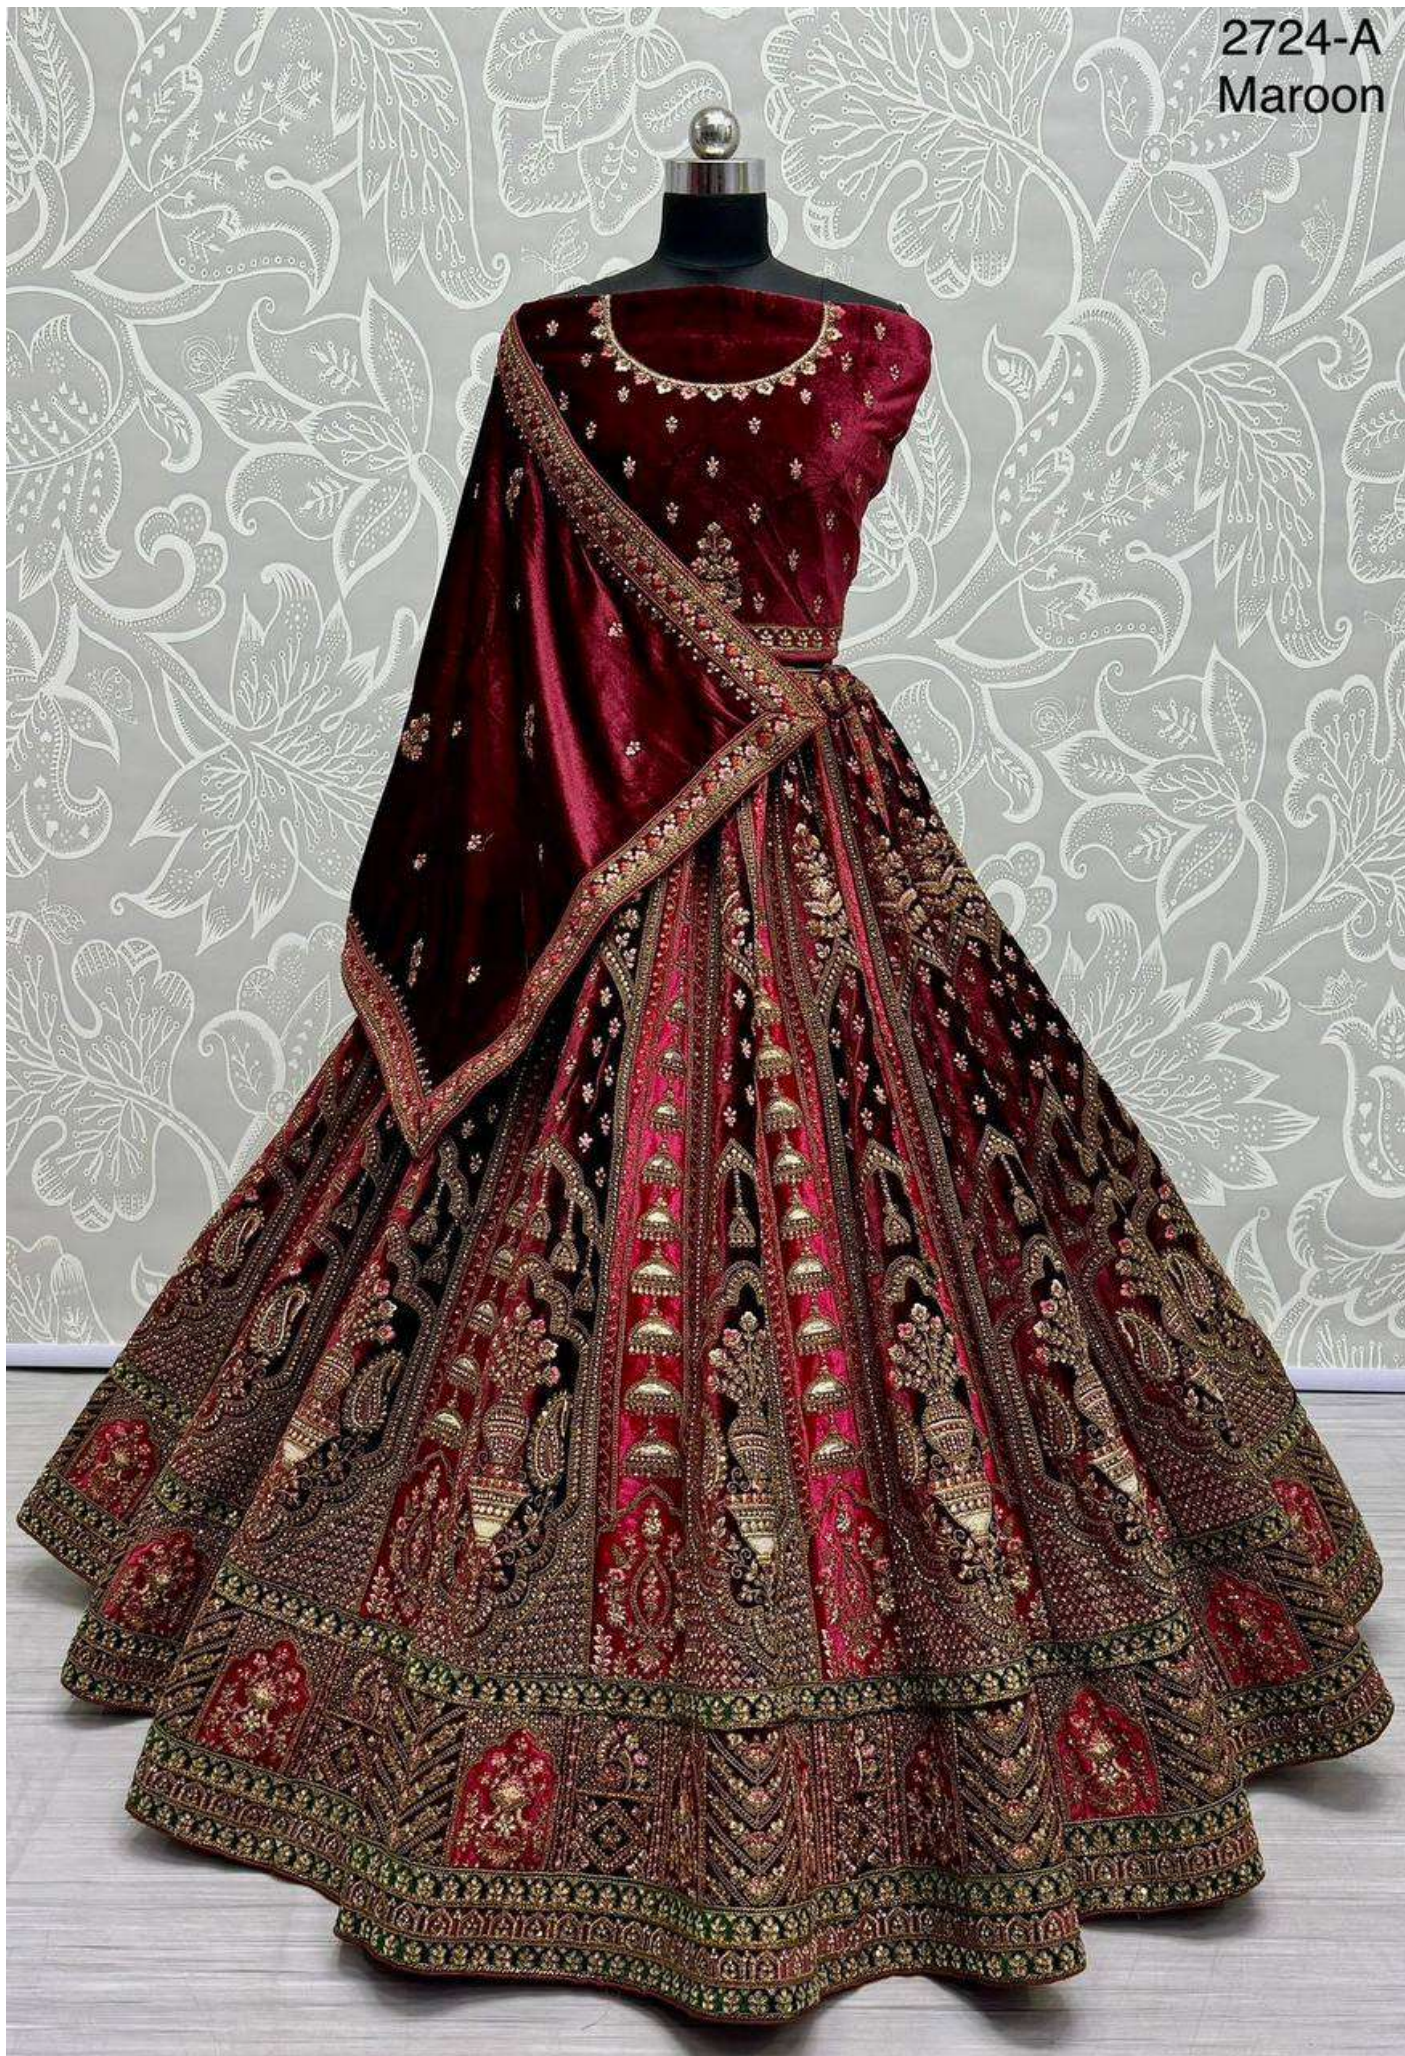

2724-B  
Rani Pink

2724-A  
Maroon

2724-A  
Maroon

2724-A  
Maroon

2724

Attractive Color Combination in double dupatta velvet lehenga choli

- Dori Embroidery
- zarf work
- Velvet Kali patch work
- Diamond work

2724  
Blouse

2724

Attractive Color  
Combination In double  
dupatta velvet lehenga choli

- Dori Embroidery
- zari work
- Velvet kali patch work
- Diamond work

2724-B  
Rani Pink

2724-B  
Rani Pink

2724-B  
Rani Pink

2724

Attractive Color Combination In double  
dupatta velvet lehenga choli

- Dori Embroidery
- zari work
- Velvet kari patch work
- Diamond work