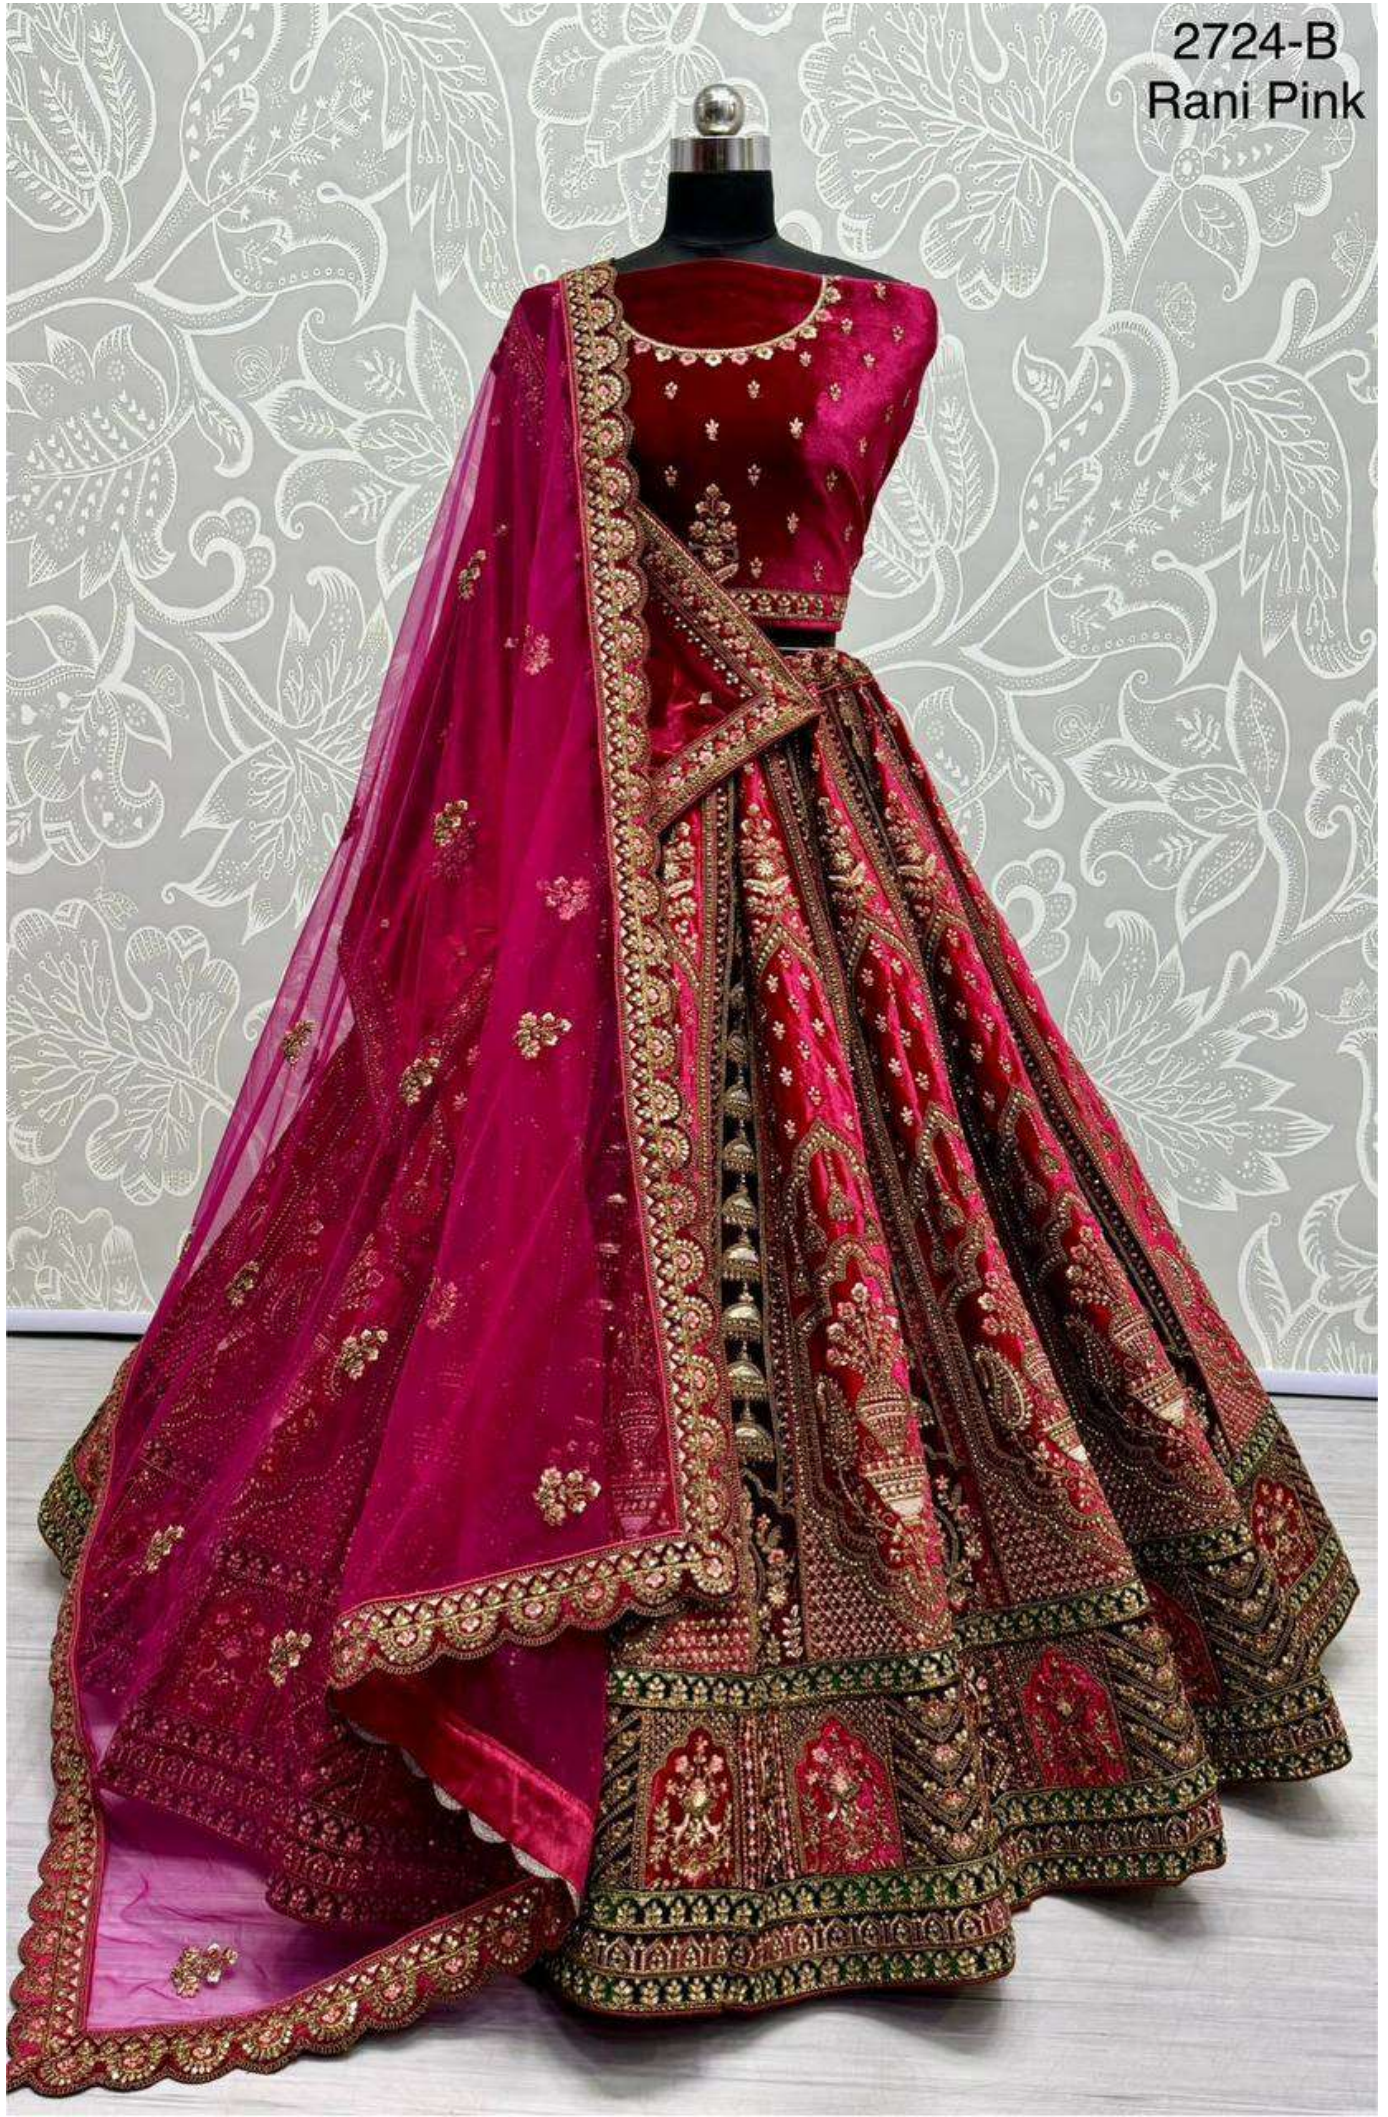

2724-B  
Rani Pink

2724-A  
Maroon

2724-A  
Maroon

2724-A  
Maroon

2724

Attractive Color Combination in double dupatta velvet lehenga choli

- Dori Embroidery
- zarf work
- Velvet Kali patch work
- Diamond work

2724  
Blouse

2724

Attractive Color  
Combination In double  
dupatta velvet lehenga choli

- Dori Embroidery
- zari work
- Velvet kali patch work
- Diamond work

2724-B  
Rani Pink

2724-B  
Rani Pink

2724-B  
Rani Pink

2724

Attractive Color Combination In double  
dupatta velvet lehenga choli

- Dori Embroidery
- zari work
- Velvet kari patch work
- Diamond work