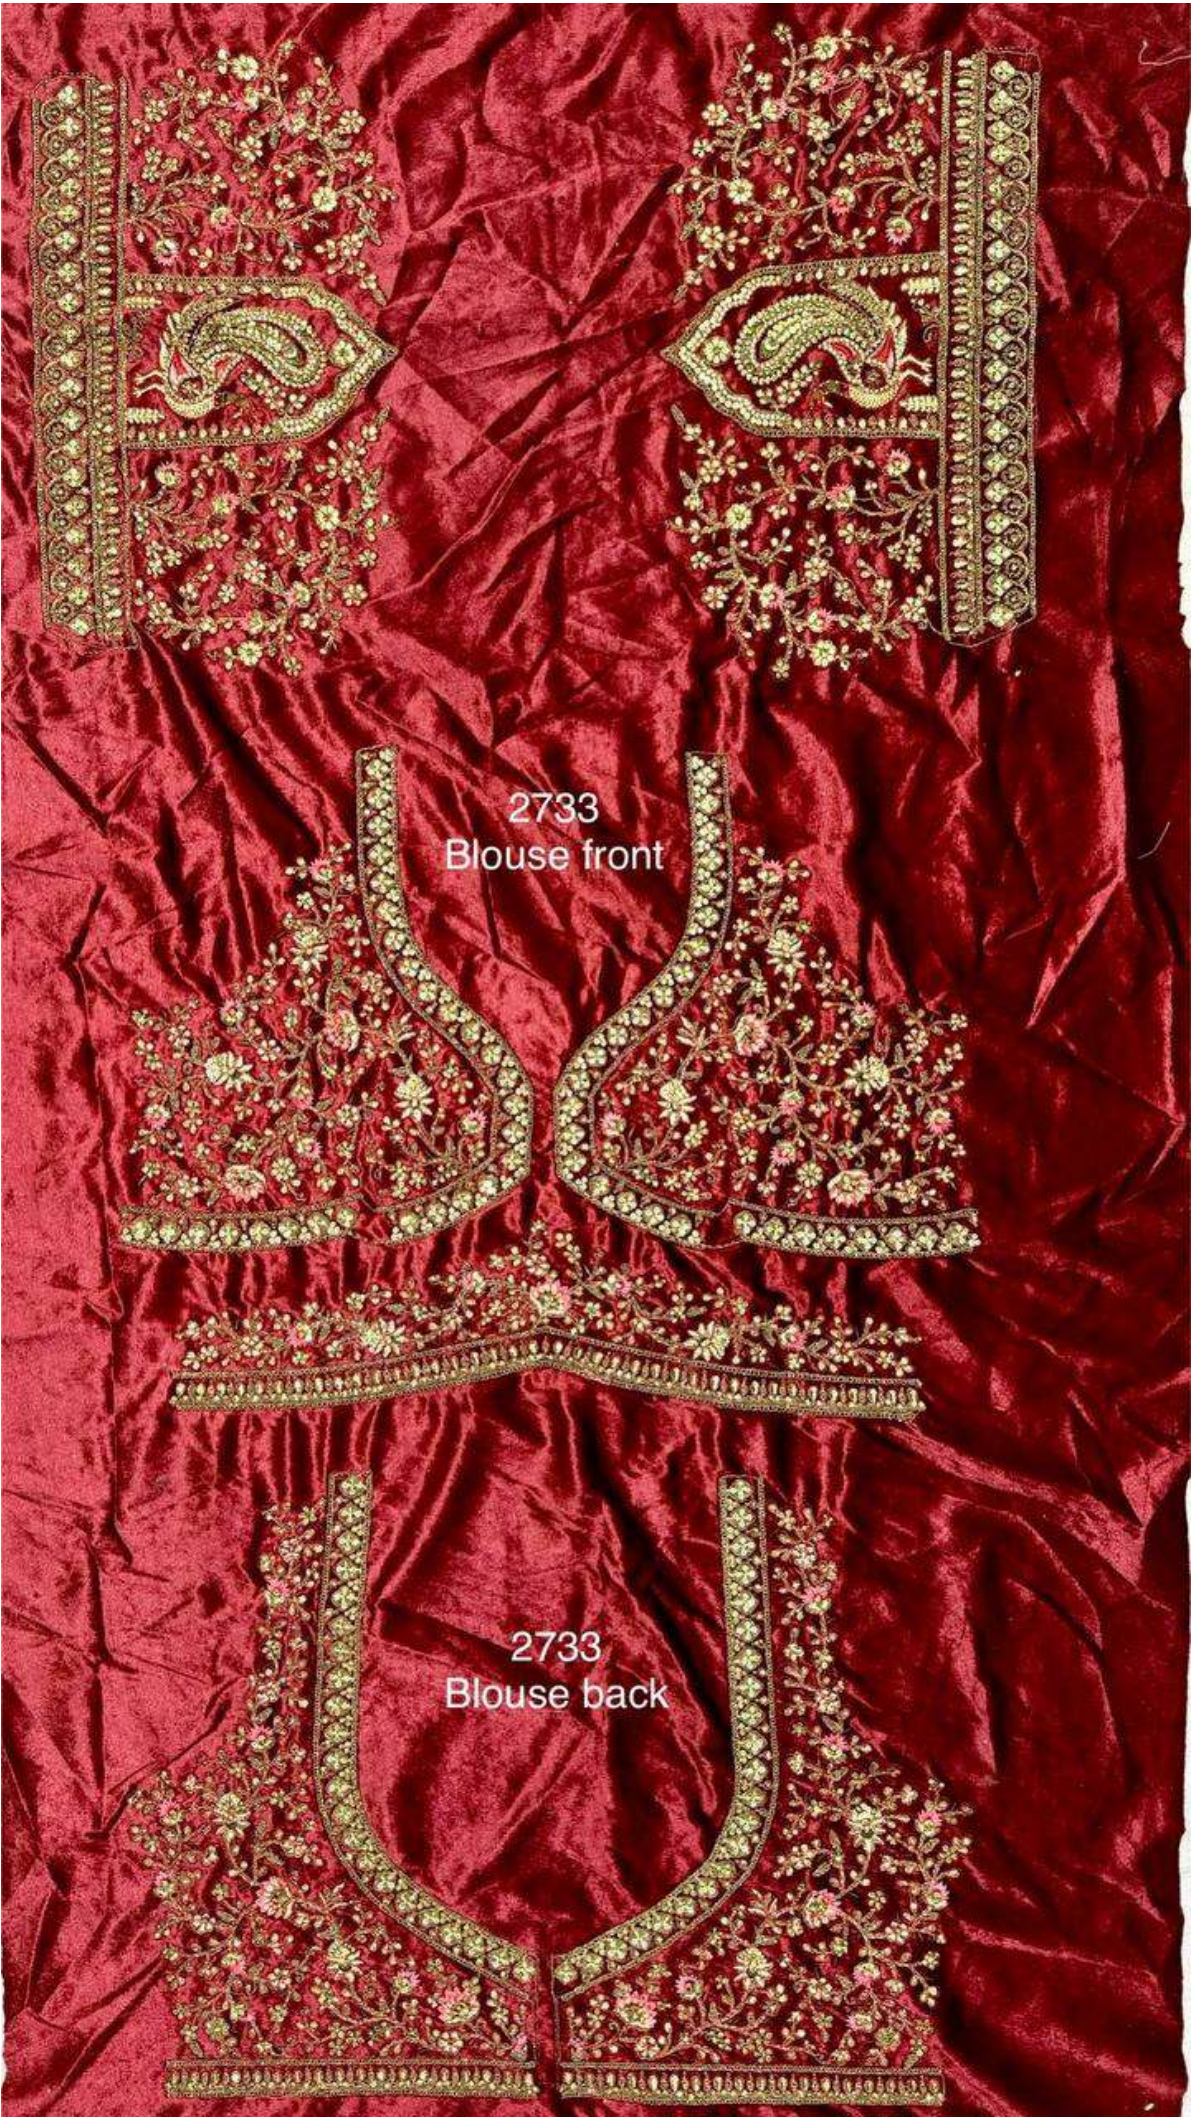

2733-B
Rani Pink

2733-A
Chicku

2733-A
Chicku

2733-A
Chicku

Phenomenal Ornamentation on Velvet With various
color patch work combine Designer Lehengacholi
Code : 2733

Work on Lehenga

- Dori Embroidery
- Multi color embroidered patch work
- Sequins and thread work
- Diamond studded all over

2733
Blouse front

2733
Blouse back

Phenomenal Ornamentation
on Velvet With various color
patch work combine Designer
Lehengacholi
Code : 2733

- Work on Lehenga :
- Dori Embroidery
 - Multi color embroidered patch work
 - Sequins and thread work
 - Diamond studded all over

2733-B
Rani Pink

2733-B
Rani Pink

2733-B
Rani Pink

Phenomenal Ornamentation on Velvet With various
color patch work combine Designer Lehengacholi
Code : 2733

Work on Lehenga :

- Dori Embroidery
- Multi color embroidered patch work
- Sequins and thread work
- Diamond studded all over