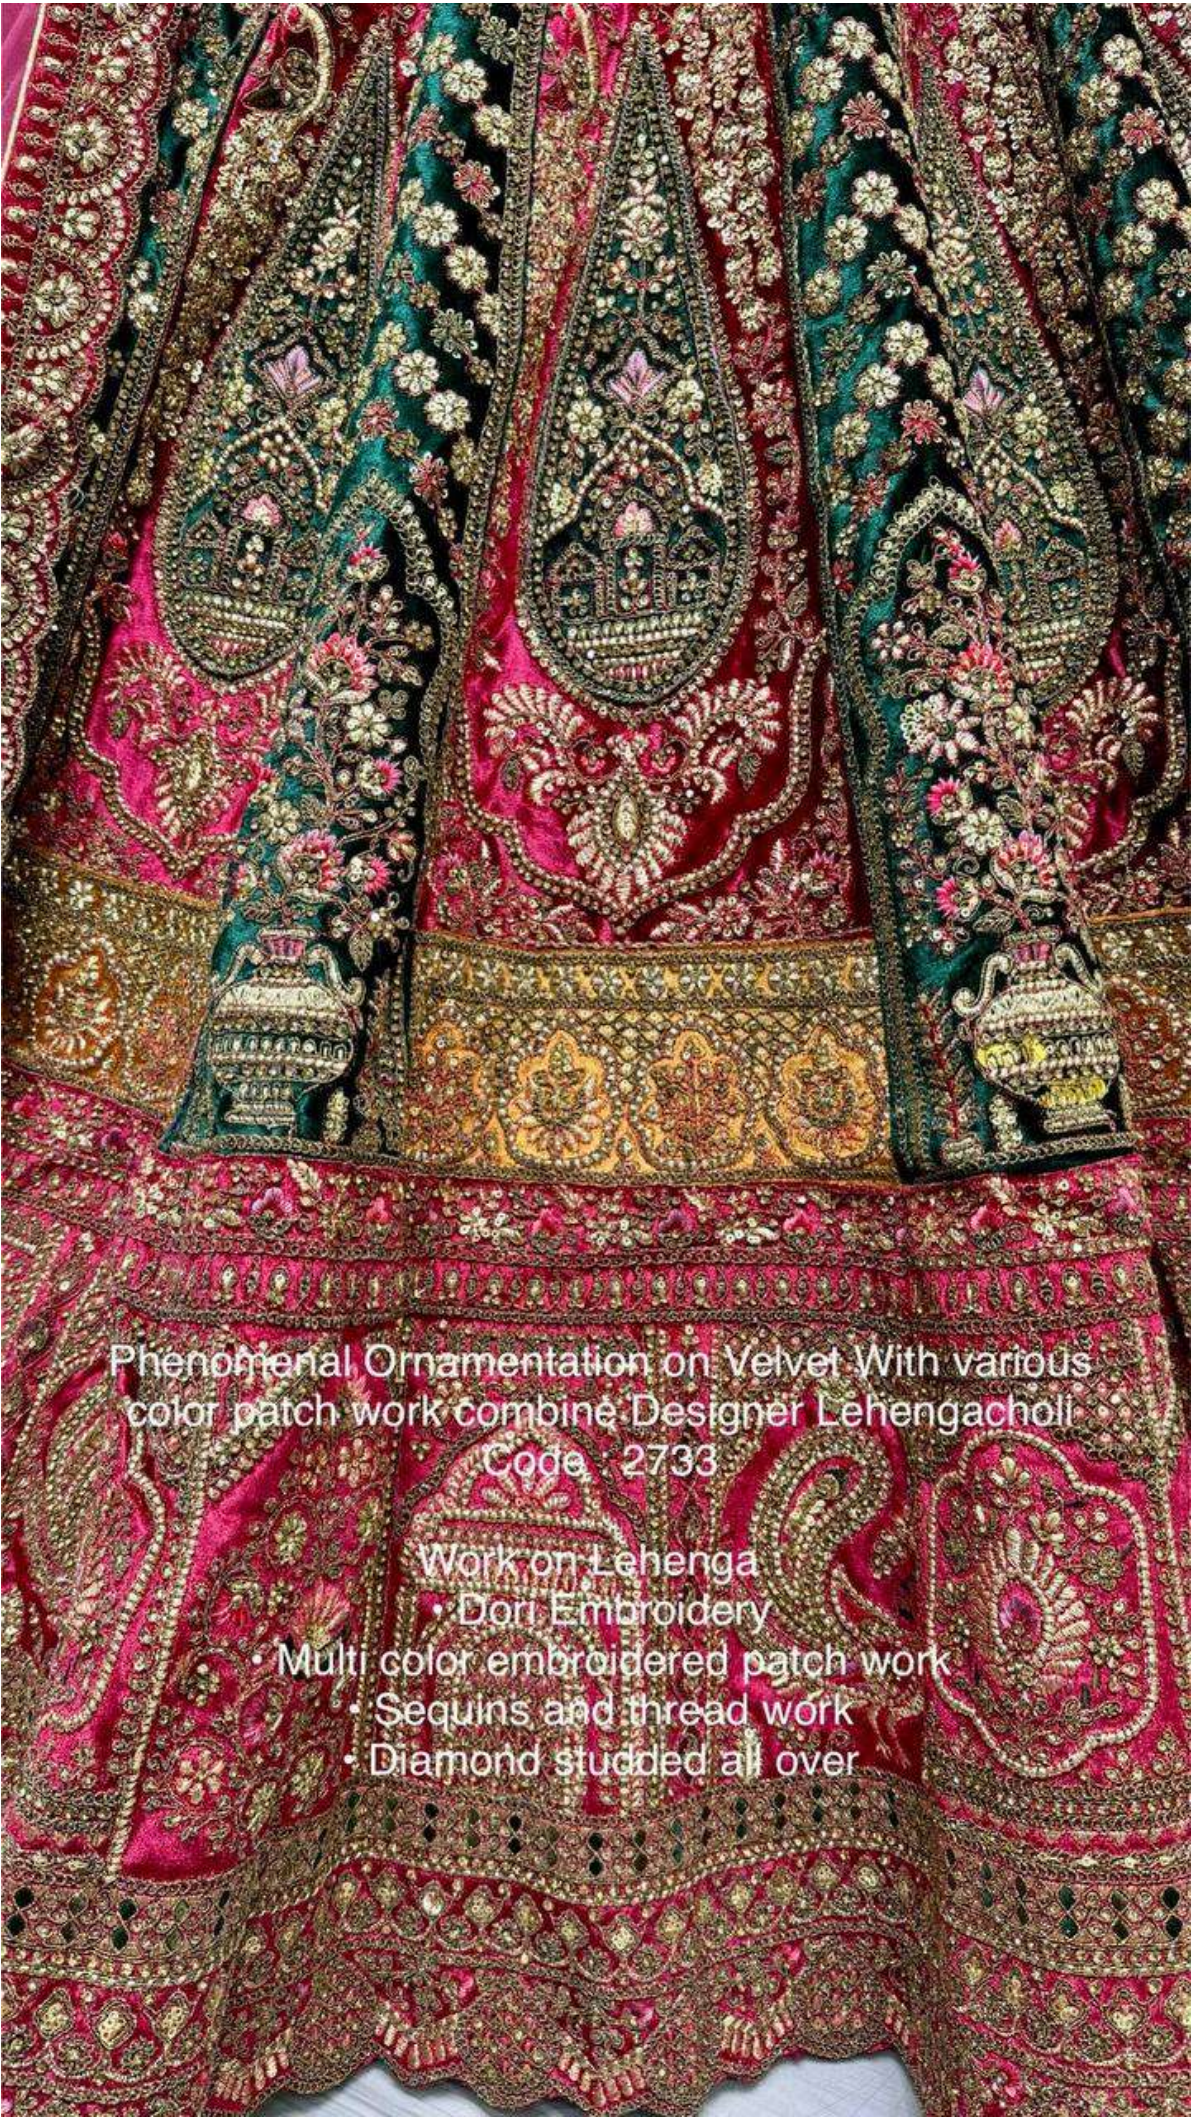

2733-B
Rani Pink

2733-A
Chicku

2733-A
Chicku

2733-A
Chicku

Phenomenal Ornamentation on Velvet With various
color patch work combine Designer Lehengacholi
Code : 2733

Work on Lehenga

- Dori Embroidery
- Multi color embroidered patch work
- Sequins and thread work
- Diamond studded all over

2733
Blouse front

2733
Blouse back

Phenomenal Ornamentation
on Velvet With various color
patch work combine Designer
Lehengacholi
Code : 2733

- Work on Lehenga :
- Dori Embroidery
 - Multi color embroidered patch work
 - Sequins and thread work
 - Diamond studded all over

2733-B
Rani Pink

2733-B
Rani Pink

2733-B
Rani Pink

Phenomenal Ornamentation on Velvet With various
color patch work combine Designer Lehengacholi
Code : 2733

Work on Lehenga :

- Dori Embroidery
- Multi color embroidered patch work
- Sequins and thread work
- Diamond studded all over