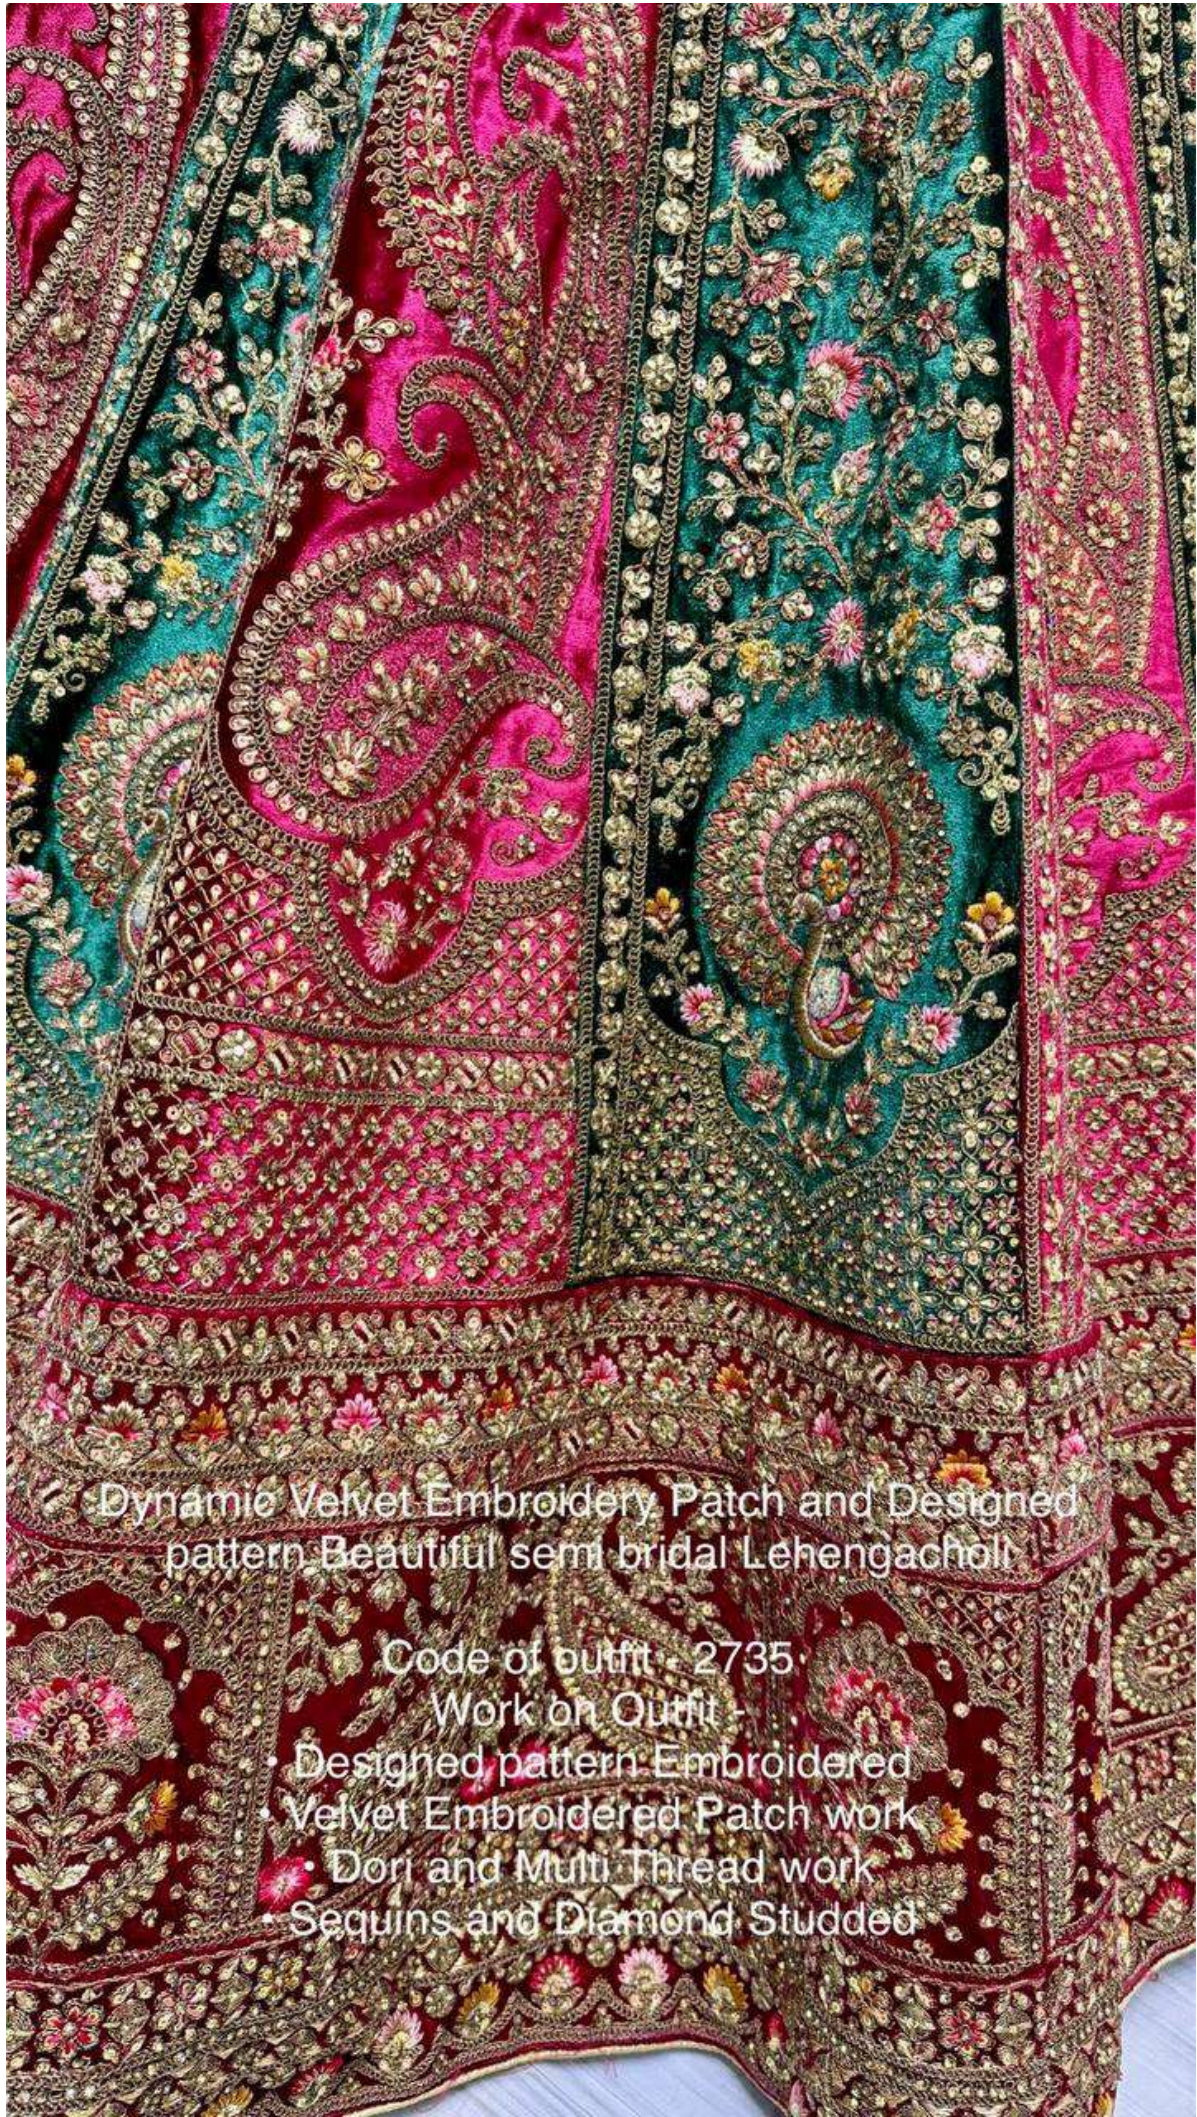

2735-B  
Rani Pink

2735-B  
Rani Pink

2735-B  
Rani Pink

2735-B  
Rani Pink

Dynamic Velvet Embroidery Patch and Designed pattern Beautiful semi bridal Lehengacholi

Code of outfit - 2735

Work on Outfit -

- Designed pattern Embroidered
- Velvet Embroidered Patch work
- Dori and Multi Thread work
- Sequins and Diamond Studded

2735  
Blouse Front

Dynamic Velvet Embroidery  
Patch and Designed pattern  
Beautiful semi bridal  
Lehengacholi

Code of outfit - 2735

Work on Outfit -

- Designed pattern  
Embroidered
- Velvet Embroidered Patch  
work
- Dori and Multi Thread  
work
- Sequins and Diamond  
Studded

2735-A  
Chicku

2735-A  
Chicku

2735-A  
Chicku

Dynamic Velvet Embroidery Patch and Designed pattern Beautiful semi bridal Lehengacholi

Code of outfit - 2735

Work on Outfit -

- Designed pattern Embroidered
- Velvet Embroidered Patch work
- Dori and Multi Thread work
- Sequins and Diamond Studded

Dynamic Velvet  
Embroidery Patch and  
Designed pattern Beautiful  
semi bridal Lehengacholi

Code of outfit - 2735

Work on Outfit -

- Designed pattern Embroidered
- Velvet Embroidered Patch work
- Dori and Multi Thread work
- Sequins and Diamond Studded