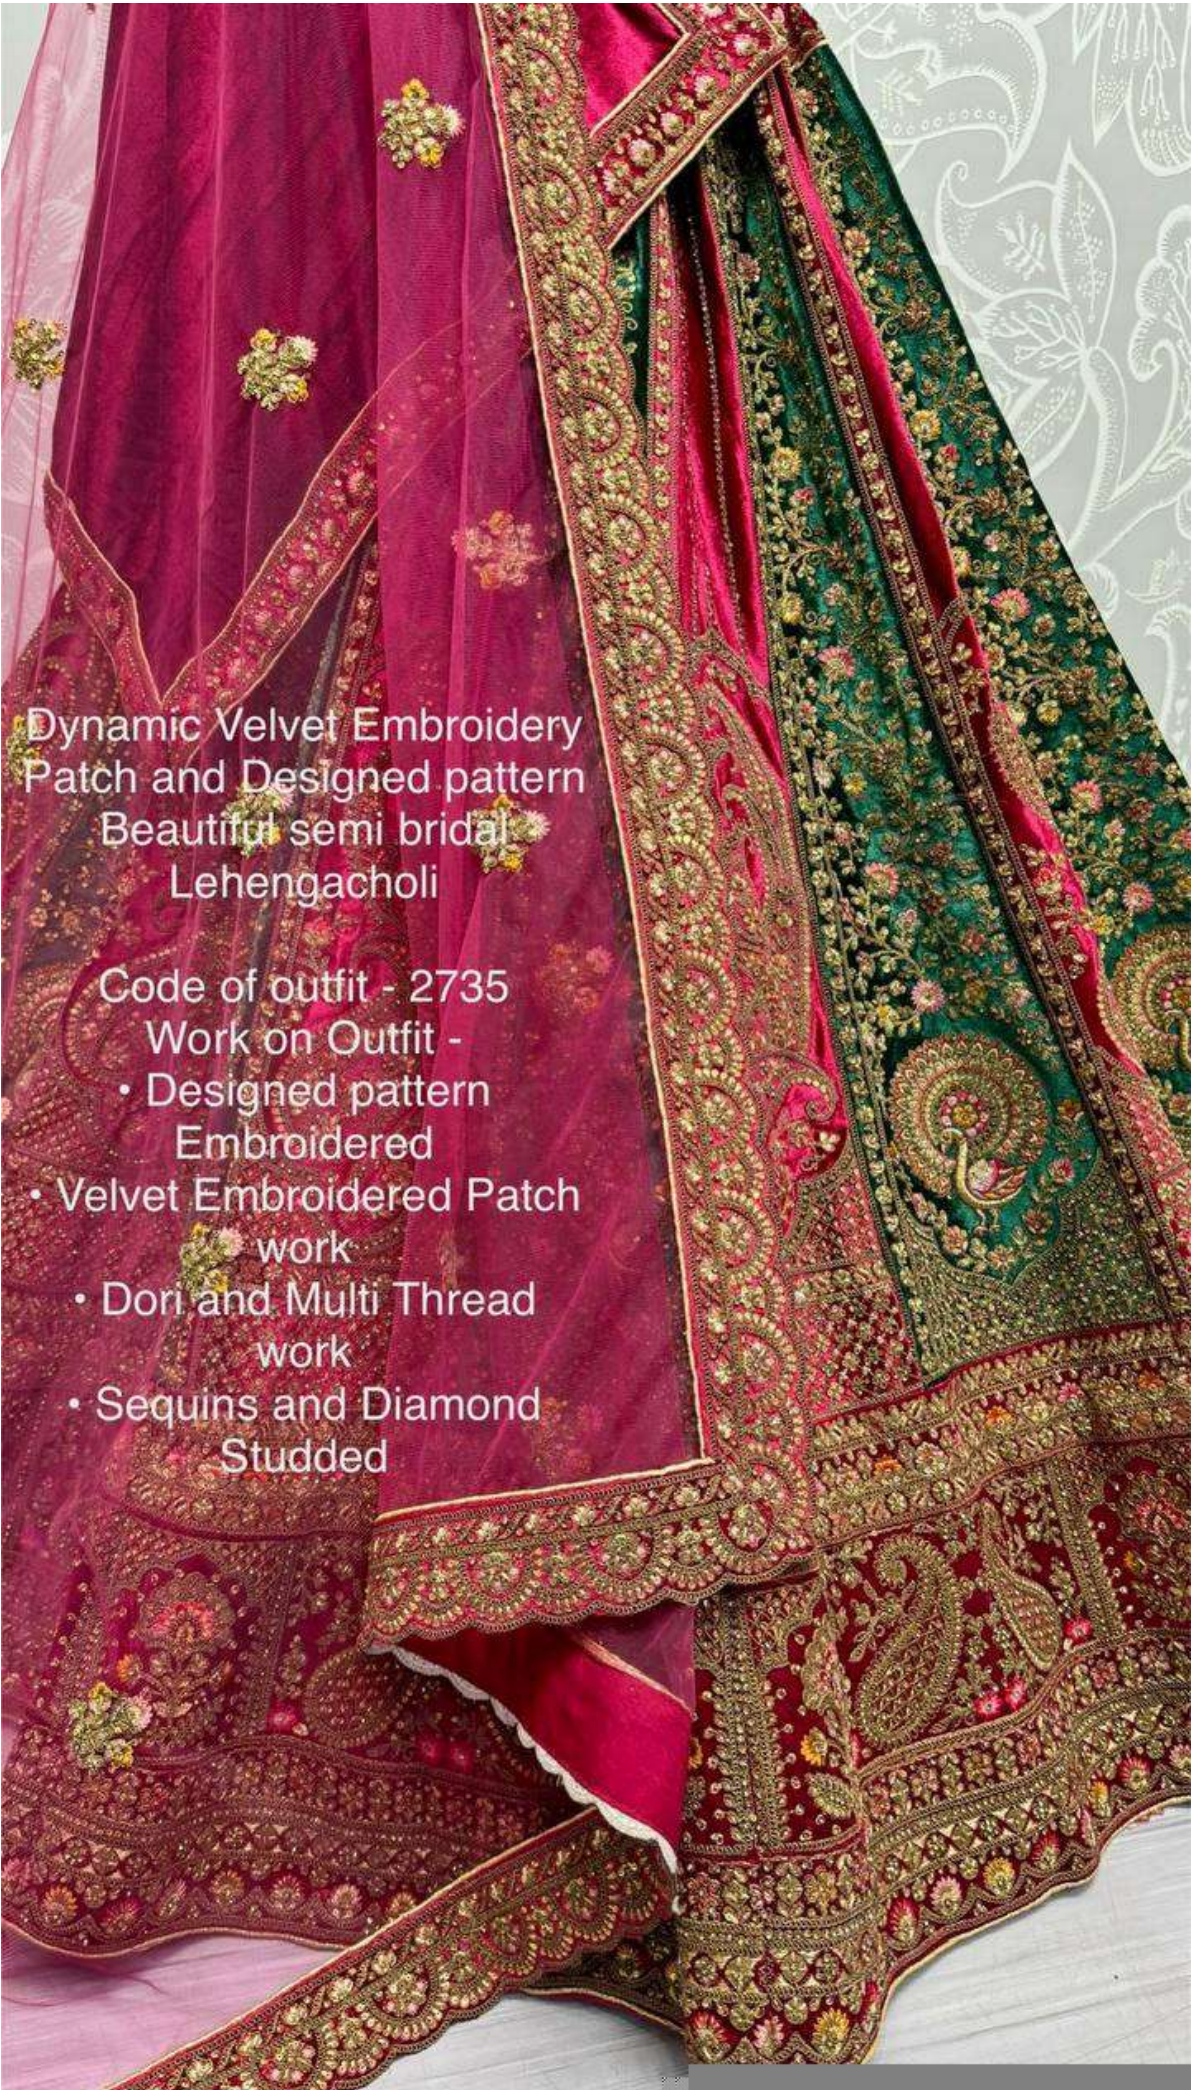

2735-B  
Rani Pink

2735-B  
Rani Pink

2735-B  
Rani Pink

2735-B  
Rani Pink

Dynamic Velvet Embroidery Patch and Designed pattern Beautiful semi bridal Lehengacholi

Code of outfit - 2735

Work on Outfit -

- Designed pattern Embroidered
- Velvet Embroidered Patch work
- Dori and Multi Thread work
- Sequins and Diamond Studded

2735  
Blouse Front

Dynamic Velvet Embroidery  
Patch and Designed pattern  
Beautiful semi bridal  
Lehengacholi

Code of outfit - 2735

Work on Outfit -

- Designed pattern  
Embroidered
- Velvet Embroidered Patch  
work
- Dori and Multi Thread  
work
- Sequins and Diamond  
Studded

2735-A  
Chicku

2735-A  
Chicku

2735-A  
Chicku

Dynamic Velvet Embroidery Patch and Designed pattern Beautiful semi bridal Lehengacholi

Code of outfit - 2735

Work on Outfit -

- Designed pattern Embroidered
- Velvet Embroidered Patch work
- Dori and Multi Thread work
- Sequins and Diamond Studded

Dynamic Velvet  
Embroidery Patch and  
Designed pattern Beautiful  
semi bridal Lehengacholi

Code of outfit - 2735

Work on Outfit -

- Designed pattern Embroidered
- Velvet Embroidered Patch work
- Dori and Multi Thread work
- Sequins and Diamond Studded