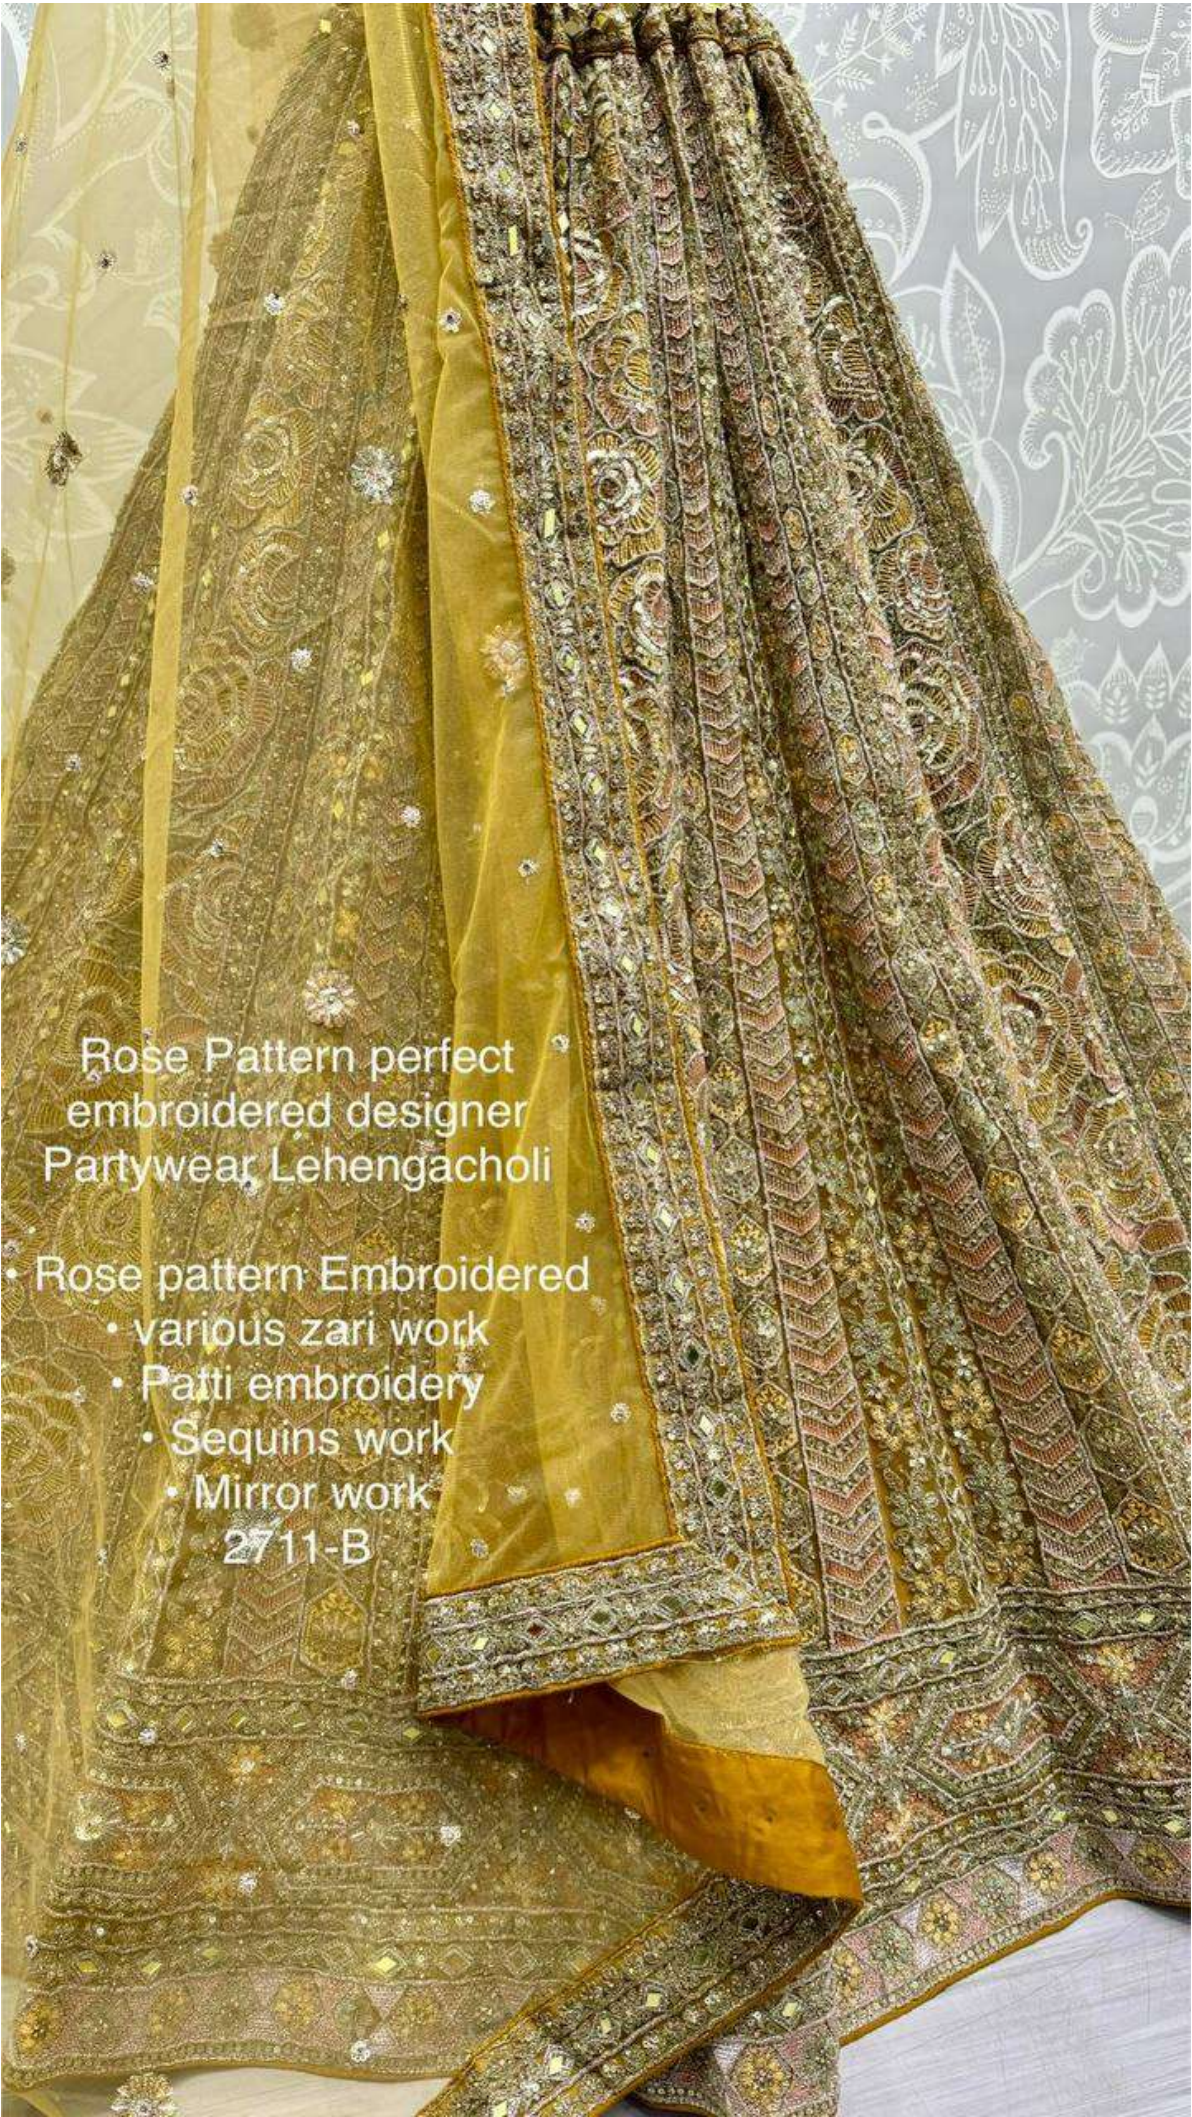

2711-A
Pyazi

2711-A
Pyazi

2711-A
Pyazi

2711
Blouse

Rose Pattern perfect embroidered designer
Partywear Lehengacholi

- Rose pattern Embroidered
- various zari work
- Patti embroidery
- Sequins work
- Mirror work

2711-A

Rose Pattern perfect
embroidered designer
Partywear Lehengacholi

- Rose pattern Embroidered
 - various zari work
 - Patti embroidery
 - Sequins work
 - Mirror work
- 2711-A

2711-B
Mustard

2711-B
Mustard

Rose Pattern perfect embroidered designer
Partywear Lehengacholi

- Rose pattern Embroidered
- various zari work
- Patti embroidery
- Sequins work
- Mirror work

2711-C

Rose Pattern perfect
embroidered designer
Partywear Lehengacholi

- Rose pattern Embroidered
 - various zari work
 - Patti embroidery
 - Sequins work
 - Mirror work
- 2711-B

2711-C
Peach

2711-C
Peach

Rose Pattern perfect embroidered designer
Partywear Lehengacholi

- Rose pattern Embroidered
- various zari work
- Patti embroidery
- Sequins work
- Mirror work
- 2711-C