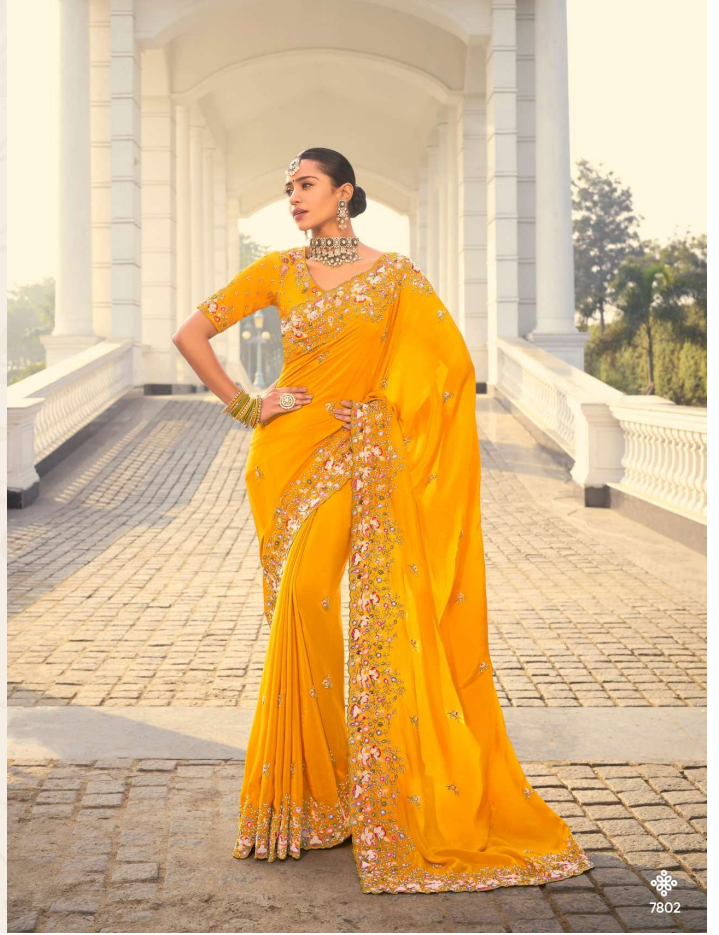

an expression of woman™

M. N. Sarees

Magaulal Nathubhai & sons

इहोही पोइहाक

VOL - 03

॥ ॐ श्री गणेशाय नमः ॥

M. N. Sarees

इहाहि पोश्हार

VOL - 03

D.NO.	DESCRIPTION	BLOUSE	M.N.
7801	GREY TO BLUE NATURAL CRAPE JAQUARD SAREE WITH JARI,CUT-DANA,MIRROR & JARKAN HEAVY WORK	PURE SILK	4999
7802	MUSTARD PURE CRAPE SAREE WITH MOTI,JARKAN & THREAD HEAVY WORK	PURE SILK	4999
7803	SEA GREEN PURE ORGENZA SAREE WITH THREAD,SEQUENCE,MOTI,CUT-DANA & JARKAN HEAVY WORK	BANARASI JARI	4999
7804	ORANGE TO RANI NATURAL CRAPE JAQUARD SAREE WITH JARI,CUT-DANA & MOTI HEAVY WORK	PURE SILK	4999
7805	FIROZI PURE CRAPE SAREE WITH MOTI,JARKAN & THREAD HEAVY WORK	PURE SILK	4999
7806	LEMON TO GREEN NATURAL CRAPE JAQUARD SAREE WITH JARI,CUT-DANA & MOTI HEAVY WORK	PURE SILK	4999
7807	PEACH NATURAL CRPAE JAQUARD SAREE WITH JARI,CUT-DANA,MOTI & MIRROR HEAVY WORK	SPAIN SILK	5999
7808	PINK PURE BANARASI JARI SAREE WITH MOTI,JARKAN & THREAD HEAVY WORK	BANARASI JARI	4999
7809	YELLOW NATURAL CRAPE SAREE WITH MOTI,CUT-DANA & 3D HEAVY WORK	PURE SILK	5999

NOTE:

ALL SAREES ARE WITH ORIGINAL MIRROR,MOTI & CUT- DANA WORK

an expression of woman™
M. S. Soares

an expression of woman™
M. N. Chavres

7806

an expression of woman™
M. N. Baroo

7805

7809