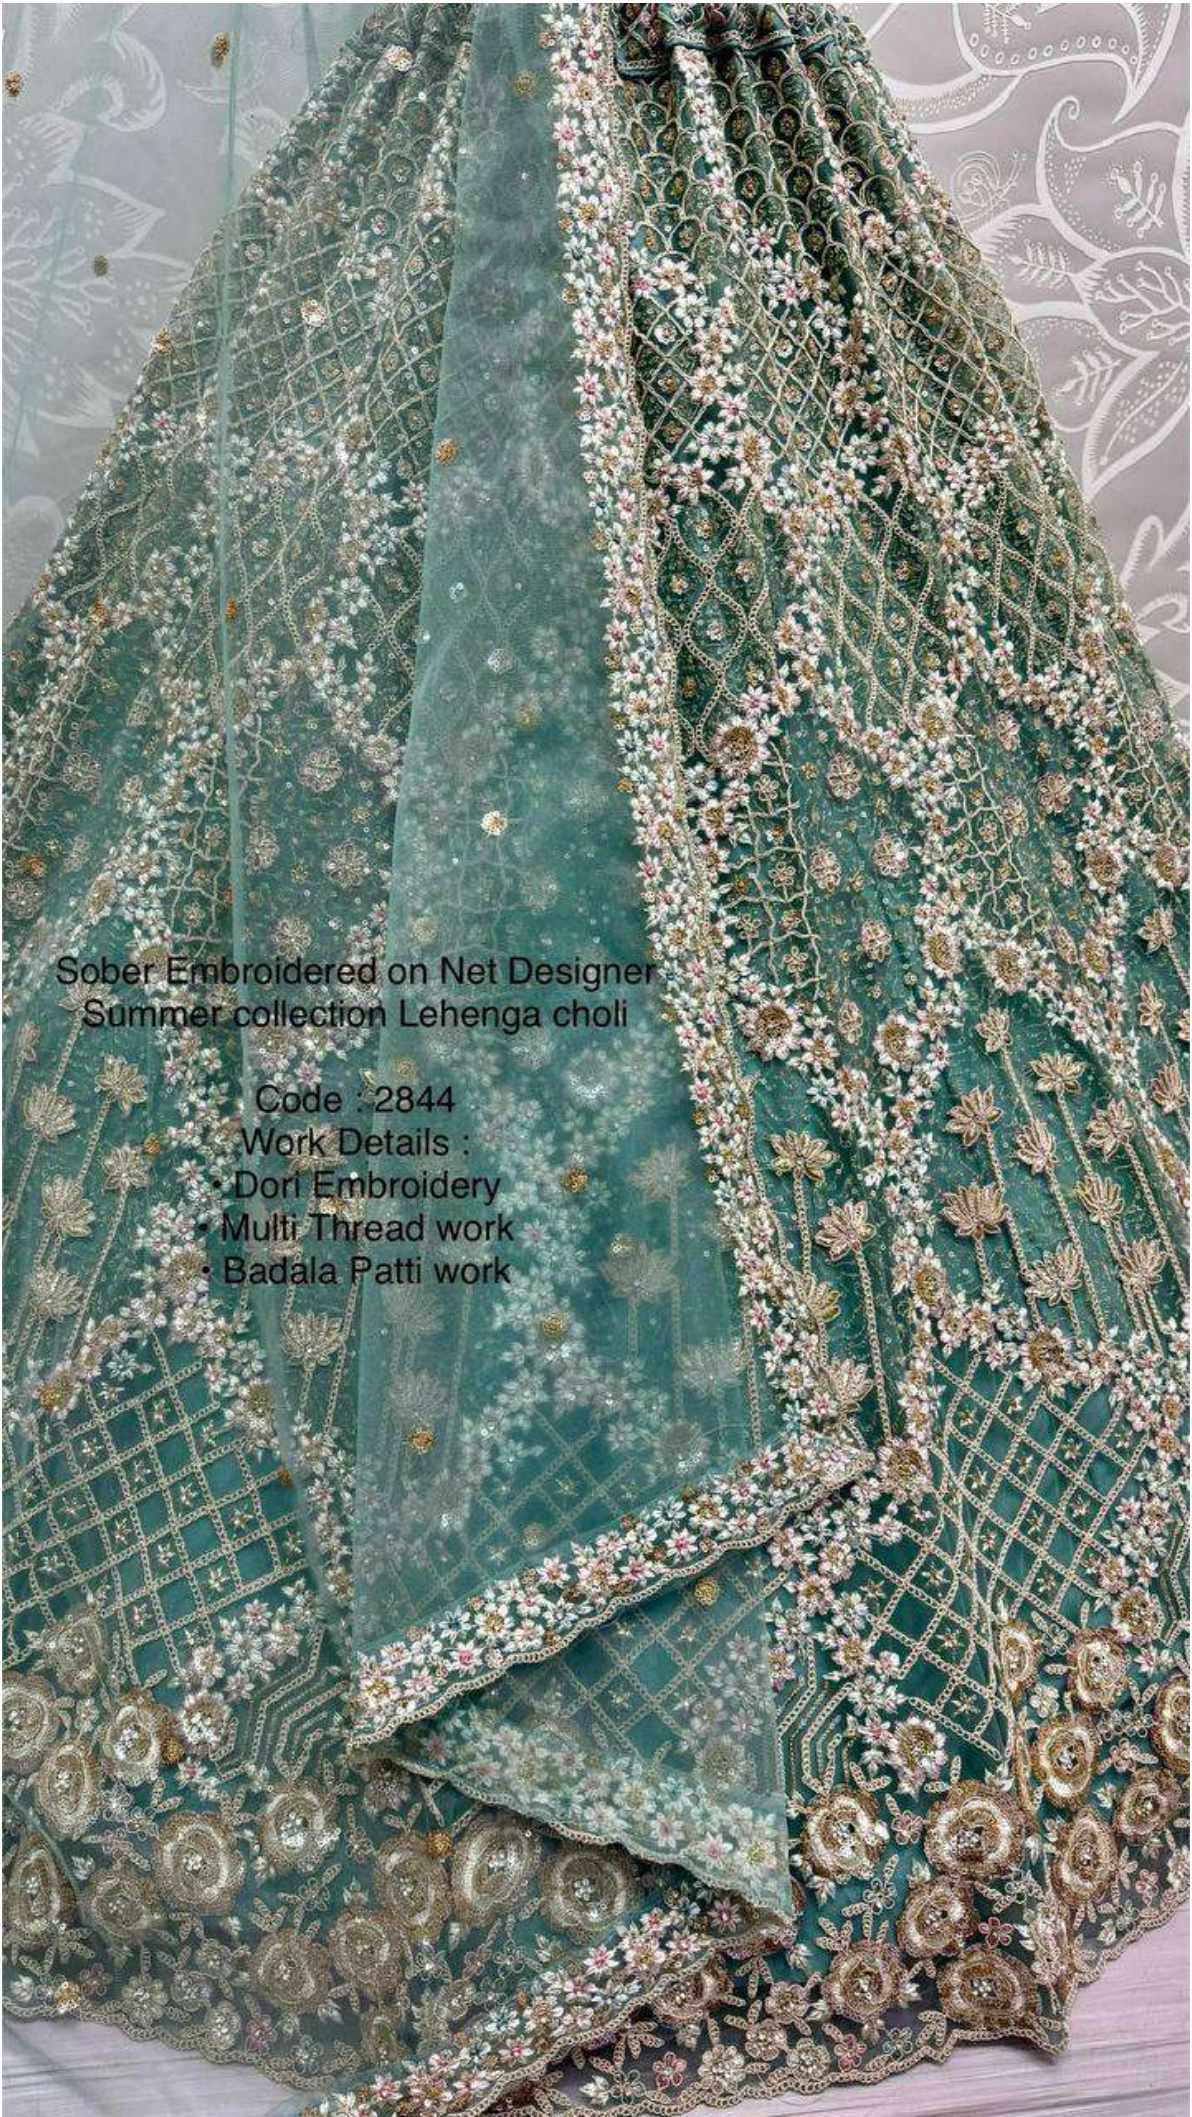

Sober Embroidered on Net Designer
Summer collection Lehenga choli

Code : 2844

Work Details :

- Dori Embroidery
- Multi Thread work
- Badala Patti work