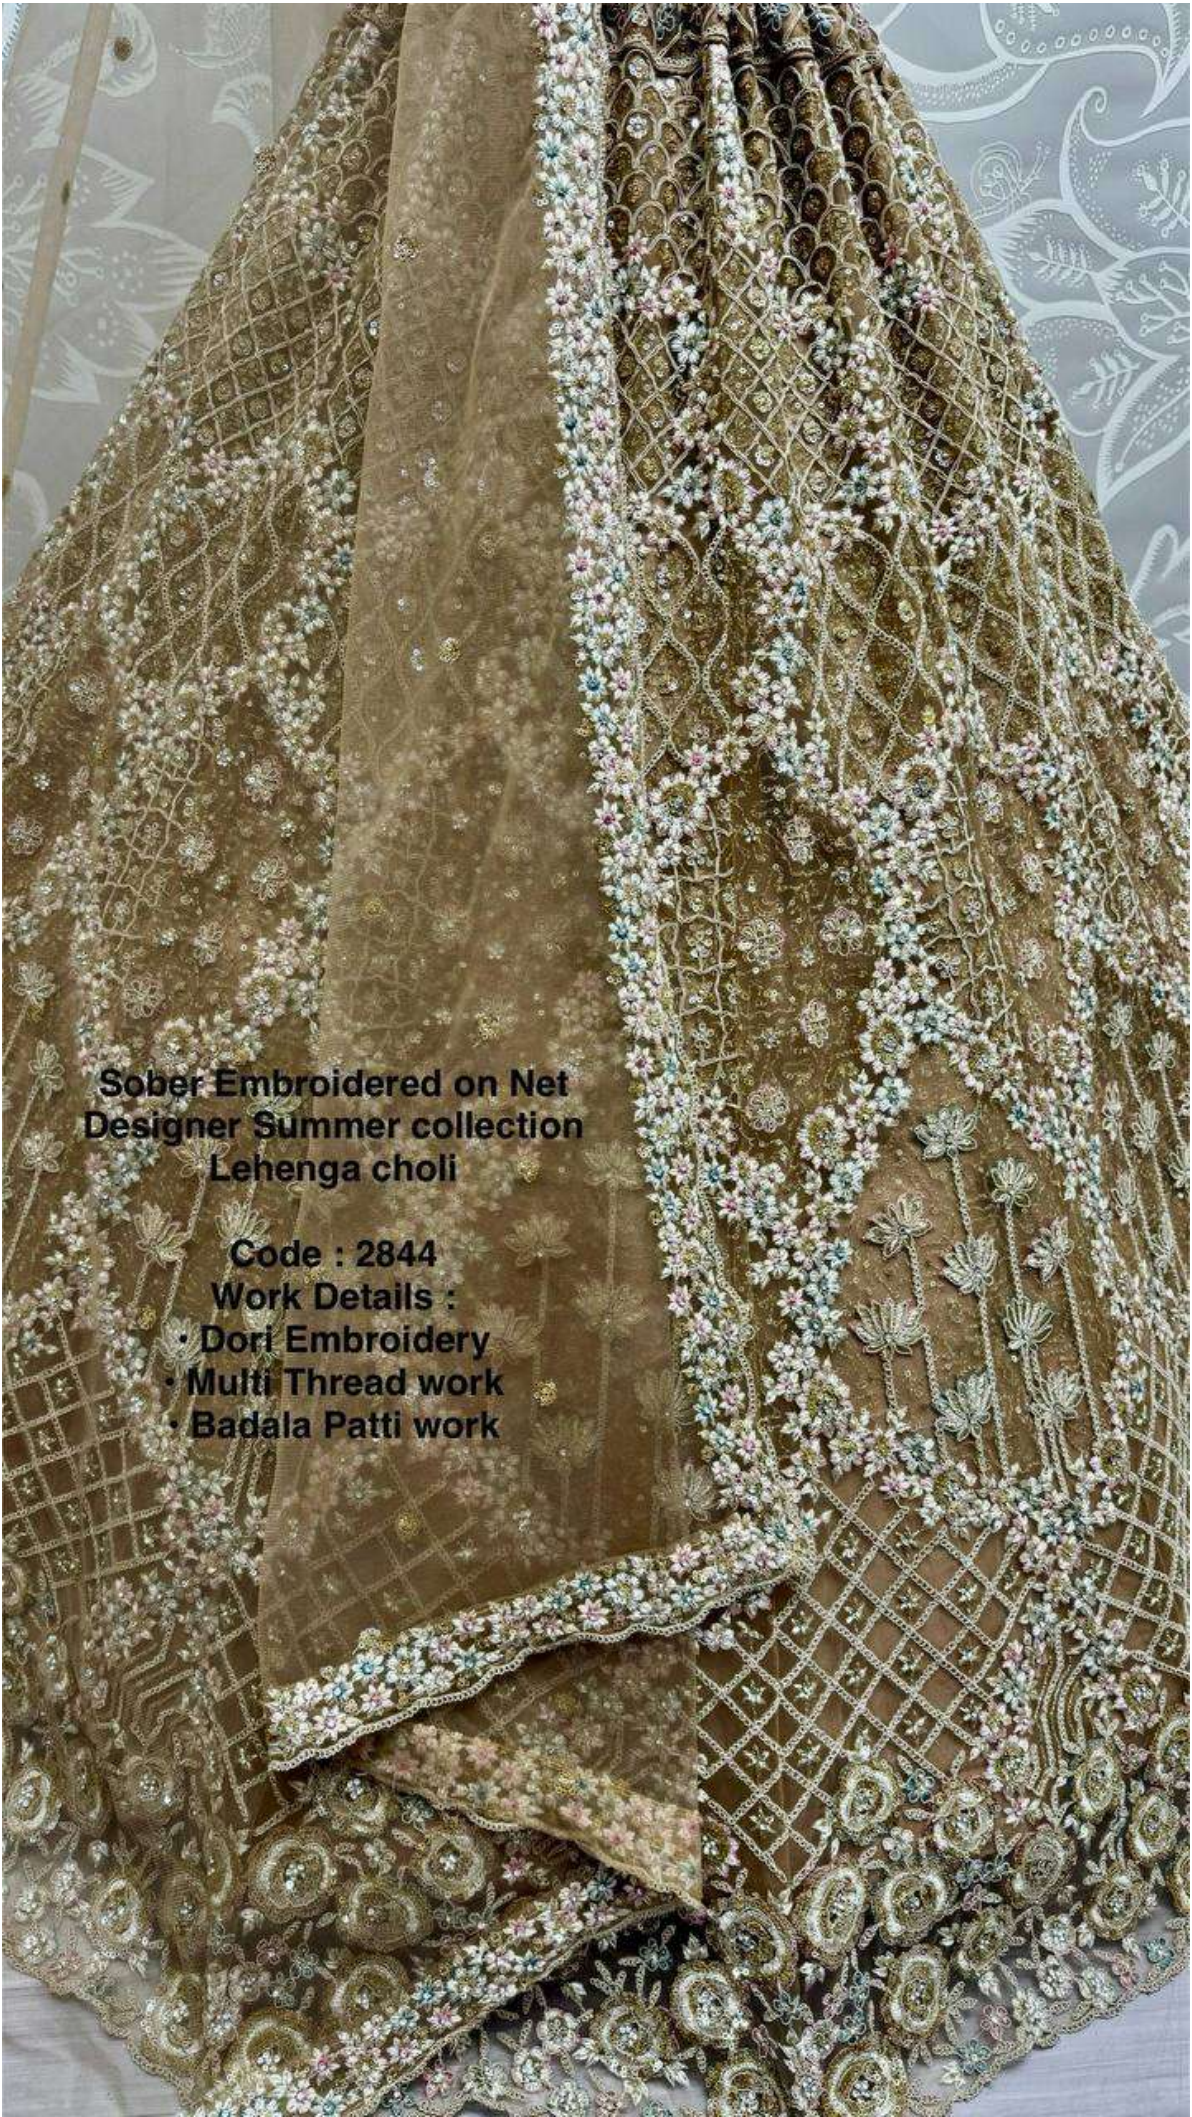

2844-A
Cadet

**Sober Embroidered on Net Designer Summer
collection Lehenga choli**

Code : 2844

Work Details :

- Dori Embroidery
- Multi Thread work
- Badala Patti work

2844-A
Cadet

2844-A
Cadet

Sober Embroidered on Net
Designer Summer collection
Lehenga choli

Code : 2844

Work Details :

- Dori Embroidery
- Multi Thread work
- Badala Patti work

**Sober Embroidered on Net Designer Summer collection
Lehenga choli**

Code : 2844

Work Details :

- Dori Embroidery
- Multi Thread work
- Badala Patti work

2844-G
White

2844-C
White

**Sober Embroidered on Net
Designer Summer collection
Lehenga choli**

Code : 2844

Work Details :

- Dori Embroidery
- Multi Thread work
- Badala Patti work

2844
Blouse

**Sober Embroidered on Net Designer Summer collection
Lehenga choli**