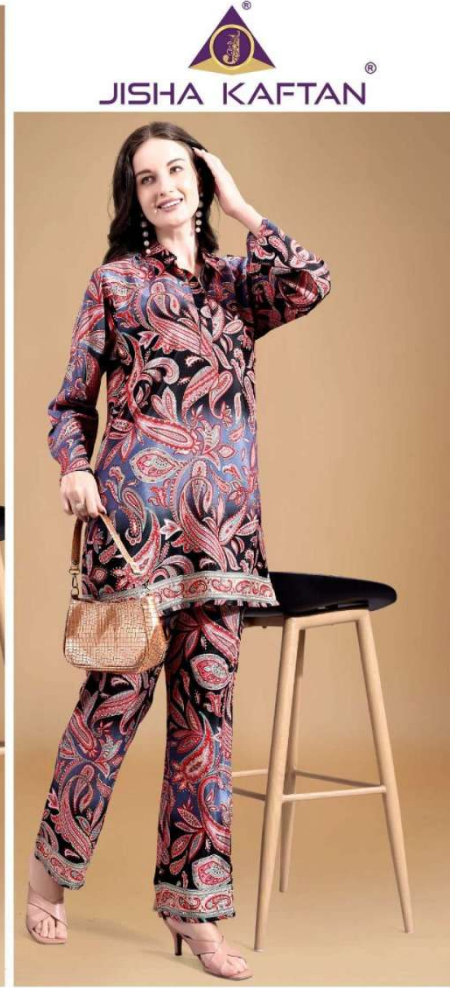

JISHA KAFTAN®