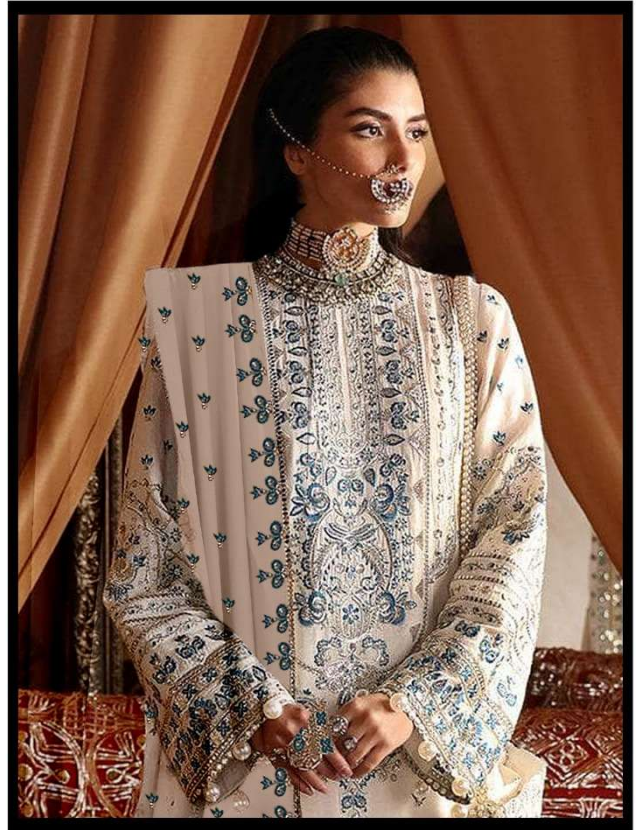

*Serene*<sup>TM</sup>  
Pakistani Suit  
A BRAND BY MEGHA EXPORT

S - 348 A

**TOP - FOX GEORGETTE HEAVY EMBROIDERY WORK**

**BOTTOM - INNER - DULL SHANTUN**

**DUPATTA - FOX GEORGETTE HEAVY EMBROIDERY WORK**

Serene  
Pakistani Suit  
A BRAND BY MEGHNA EXPORT

Serene  
Pakistani Export  
S - 348 A

TOP- FOX GEORGETTE HEAVY EMBROIDERY WORK  
BOTTOM- INNER- BELL SILKSTEN  
HEAVY- FOX GEORGETTE HEAVY EMBROIDERY WORK

*Serene*<sup>TM</sup>  
Pakistani Suit  
A BRAND BY **MEGHA EXPORT**

S - 348 A

**TOP - FOX GEORGETTE HEAVY EMBROIDERY WORK**

**BOTTOM - INNER - DULL SHANTUN**

**DUPATTA - FOX GEORGETTE HEAVY EMBROIDERY WORK**