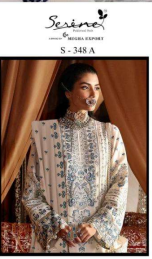

Serene
Pakistani Suit
A BRAND BY MEGHNA EXPORT

Serene
Pakistani Export
S - 348 A