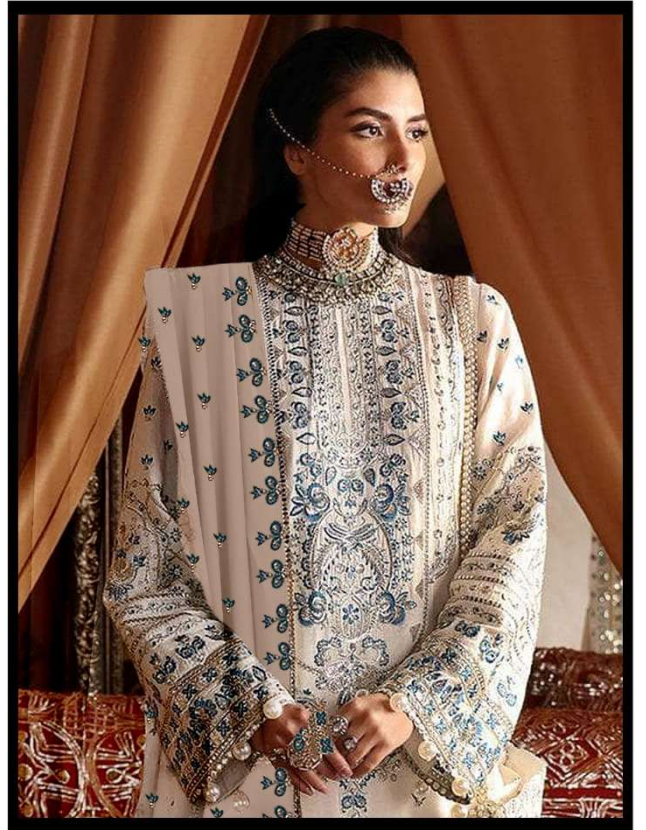

*Serene*<sup>TM</sup>  
Pakistani Suit  
A BRAND BY MEGHA EXPORT

S - 348 A

**TOP - FOX GEORGETTE HEAVY EMBROIDERY WORK**

**BOTTOM - INNER - DULL SHANTUN**

**DUPATTA - FOX GEORGETTE HEAVY EMBROIDERY WORK**

Serene  
Pakistani Suit  
A BRAND BY MEGHNA EXPORT

Serene  
Pakistani Export  
S - 348 A

TOP- FOX GEORGETTE HEAVY EMBROIDERY WORK  
BOTTOM- INNER- BELL SILKSTEN  
HEAVY- FOX GEORGETTE HEAVY EMBROIDERY WORK

*Serene*<sup>TM</sup>  
Pakistani Suit  
A BRAND BY **MEGHA EXPORT**

S - 348 A

**TOP - FOX GEORGETTE HEAVY EMBROIDERY WORK**

**BOTTOM - INNER - DULL SHANTUN**

**DUPATTA - FOX GEORGETTE HEAVY EMBROIDERY WORK**