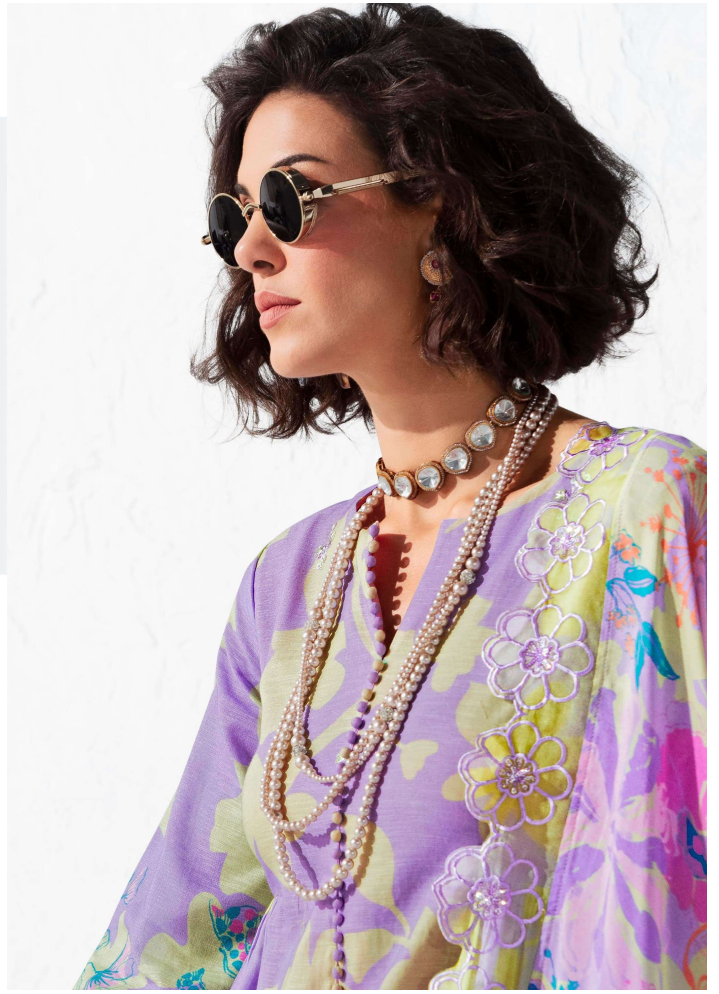

*Heer*

ICON

*Heer*

ICON

*HEER*  
**ICON**

TOP

PURE LINEN WITH DIGITAL PRINT EMBROIDERY  
BUTTIS ON FRONT AND SCALLOPED FLORAL  
EMBROIDERED BORDER FOR HEMLINE AND SLEEVE

DUPATTA

PURE BAMBER MULMUL WITH DIGITAL  
PRINT AND FOUR SIDE SCALLOPED  
FLORAL EMBROIDERY BORDER

BOTTOM

PURE COTTON

**KIMORA®**

Heer

9605  
»»

9603  
◀◀

HEER

## FLAIR

a distinctive touch that transforms the  
mundane into a celebration of personal style.

Heer

PANACHE

the flamboyant spirit that turns heads and sparks admiration.

9604

HEER

9602

«

HEER

DAZZLE

a brilliant spectacle that dazzles the eyes, leaving onlookers momentarily breathless.

9605