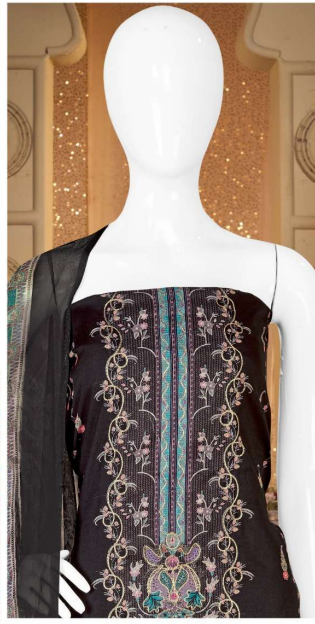

Gipson[®]

HECTOR

D.NO.3045

Gipson[®]

HECTOR

TOP :- PURE COTTON DIGITAL PRINT WITH SEQUENCE EMBROIDERY WORK

BOTTOM :- PURE COTTON SOLID DYED

DUPATTA :- PURE BEMBERG BOX PRINT

D.NO.3045-D

Gipson[®]

HECTOR

D.No :- 3045

TOP :- PURE COTTON DIGITAL PRINT WITH SEQUENCE EMBROIDERY WORK

BOTTOM :- PURE COTTON SOLID DYED

DUPATTA :- PURE BEMBERG BOX PRINT

Gipson[®]

HECTOR

TOP :- PURE COTTON DIGITAL PRINT WITH SEQUENCE EMBROIDERY WORK

BOTTOM :- PURE COTTON SOLID DYED

DUPATTA :- PURE BEMBERG BOX PRINT

D.NO.3045-A

Gipson[®]

HECTOR

D.NO.3045

Gipson[®]

HECTOR

TOP :- PURE COTTON DIGITAL PRINT WITH SEQUENCE EMBROIDERY WORK

BOTTOM :- PURE COTTON SOLID DYED

DUPATTA :- PURE BEMBERG BOX PRINT

D.NO.3045-B

Gipson[®]

HECTOR