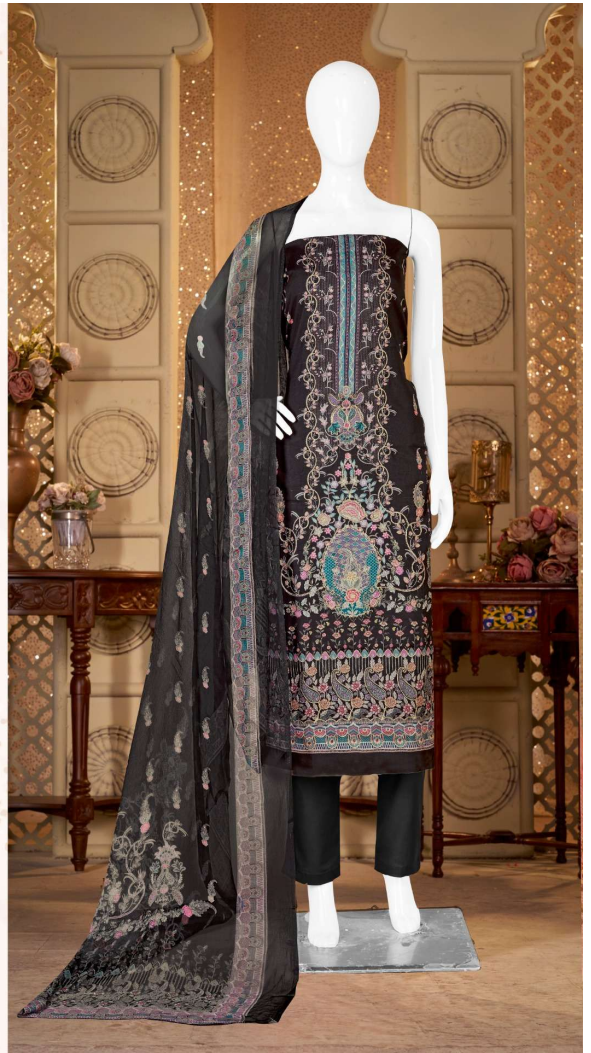

Gipson[®]

HECTOR

D.NO.3045

Gipson[®]

HECTOR

TOP :- PURE COTTON DIGITAL PRINT WITH SEQUENCE EMBROIDERY WORK

BOTTOM :- PURE COTTON SOLID DYED

DUPATTA :- PURE BEMBERG BOX PRINT

D.NO.3045-D

Gipson[®]

HECTOR

D.No :- 3045

TOP :- PURE COTTON DIGITAL PRINT WITH SEQUENCE EMBROIDERY WORK

BOTTOM :- PURE COTTON SOLID DYED

DUPATTA :- PURE BEMBERG BOX PRINT

Gipson[®]

HECTOR

TOP :- PURE COTTON DIGITAL PRINT WITH SEQUENCE EMBROIDERY WORK

BOTTOM :- PURE COTTON SOLID DYED

DUPATTA :- PURE BEMBERG BOX PRINT

D.NO.3045-A

Gipson[®]

HECTOR

D.NO.3045

Gipson[®]

HECTOR

TOP :- PURE COTTON DIGITAL PRINT WITH SEQUENCE EMBROIDERY WORK

BOTTOM :- PURE COTTON SOLID DYED

DUPATTA :- PURE BEMBERG BOX PRINT

D.NO.3045-B

Gipson[®]

HECTOR