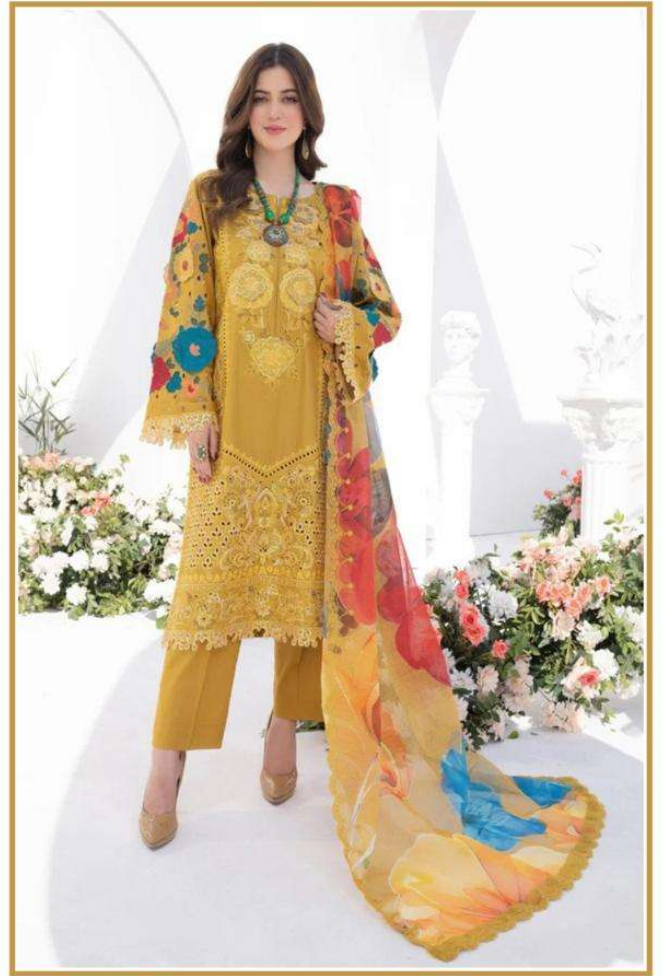

TOP:- COTTON WITH HEAVY EMBROIDERY
CHIKANKARI WORK
BOTTOM:- COTTON
DUPATTA:- COTTON WITH DIGITAL PRINT

Saniya
TRENDZ

BE
4724B

1001

BE

4724B

Saniya TRENDZ

Karma
Collection
VOL-01