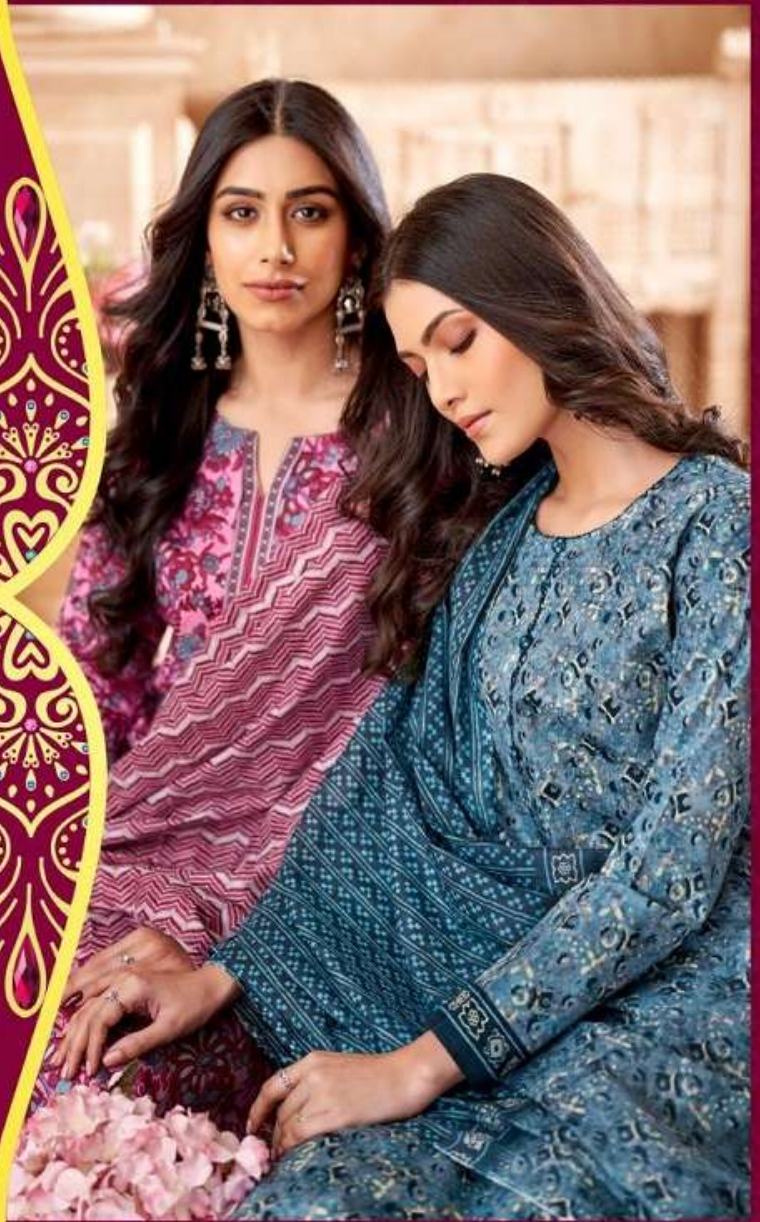

**kala**<sup>®</sup>  
feminine forever & ever...

**Jaipuri**  
Vol-7

**kala**<sup>®</sup>  
feminine forever & ever...

**Jaipuri**  
Vol-7

A woman with long dark hair is standing in a classical-style room with columns and a large window. She is wearing a maroon kurta with a green floral pattern and a matching shawl with a geometric pattern. She is also wearing maroon patterned pants and high-heeled sandals. The room has a warm, golden-brown color palette.