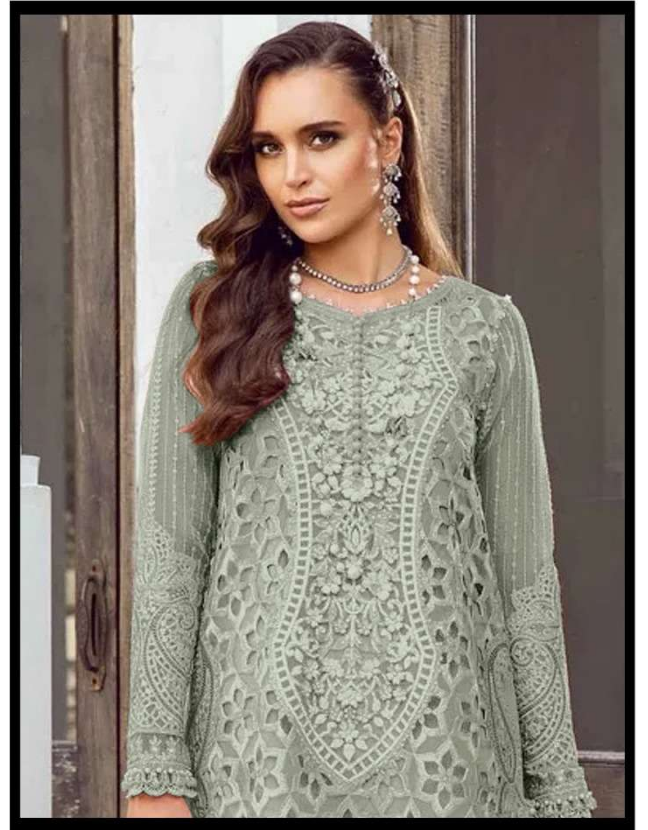

*Serene*TM
Pakistani Suit
A BRAND BY MEGHA EXPORT

S - 648 A

TOP - Fox Georgette havi embroidery work with khatli {Applic}

Bottom - innar dull santun

Dupatta - fox Georgette havi embroidery work

*Serene*TM
Pakistani Suit
A BRAND BY MEGHA EXPORT

S - 648 D

TOP - Fox Georgette havi embroidery work with khatli {Applic}

Bottom - innar dull santun

Dupatta - fox Georgette havi embroidery work

TOP - Fox Georgette havi embroidery work with khatli {Applie}

Bottom - innar dull santun

Dupatta - fox Georgette havi embroidery work

S - 648 A

S - 648 B

S - 648 C

S - 648 D

*Serene*TM
Pakistani Suit
A BRAND BY MEGHA EXPORT

S - 648 C

Bottom - innar dull santun

Dupatta - fox Georgette havi embroidery work

*Serene*TM
Pakistani Suit
A BRAND BY MEGHA EXPORT

S - 648 B

TOP - Fox Georgette havi embroidery work with khatli {Applic}

Bottom - innar dull santun