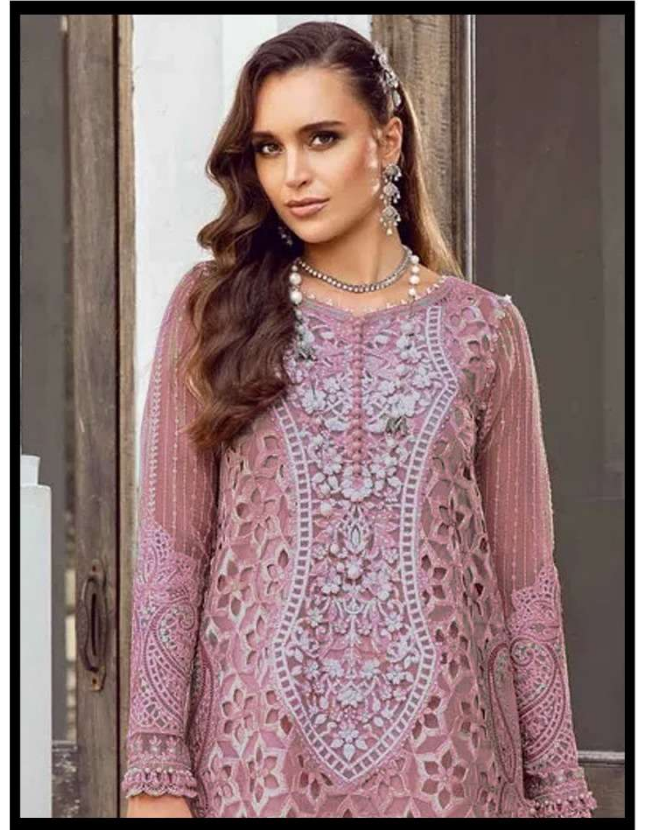

*Serene*TM
Pakistani Suit
A BRAND BY MEGHA EXPORT

S - 648 A

TOP - Fox Georgette havi embroidery work with khatli {Applic}

Bottom - innar dull santun

Dupatta - fox Georgette havi embroidery work

*Serene*TM
Pakistani Suit
A BRAND BY MEGHA EXPORT

S - 648 D

TOP - Fox Georgette havi embroidery work with khatli {Applic}

Bottom - innar dull santun

Dupatta - fox Georgette havi embroidery work

TOP - Fox Georgette havi embroidery work with khatli {Applie}

Bottom - innar dull santun

Dupatta - fox Georgette havi embroidery work

S - 648 A

S - 648 B

S - 648 C

S - 648 D

*Serene*TM
Pakistani Suit
A BRAND BY MEGHA EXPORT

S - 648 C