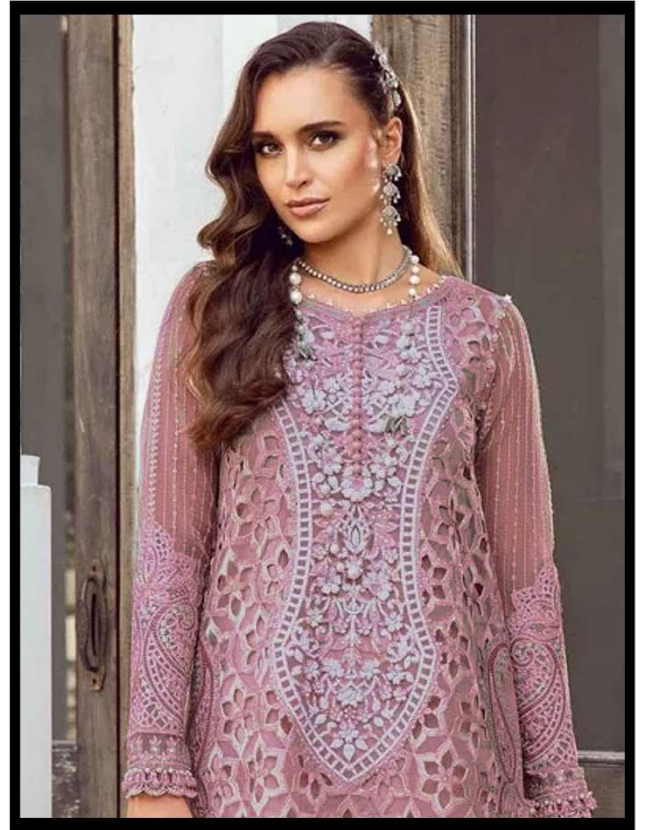

Serene^{TM}
Pakistani Suit
A BRAND BY MEGHA EXPORT

S - 648 A