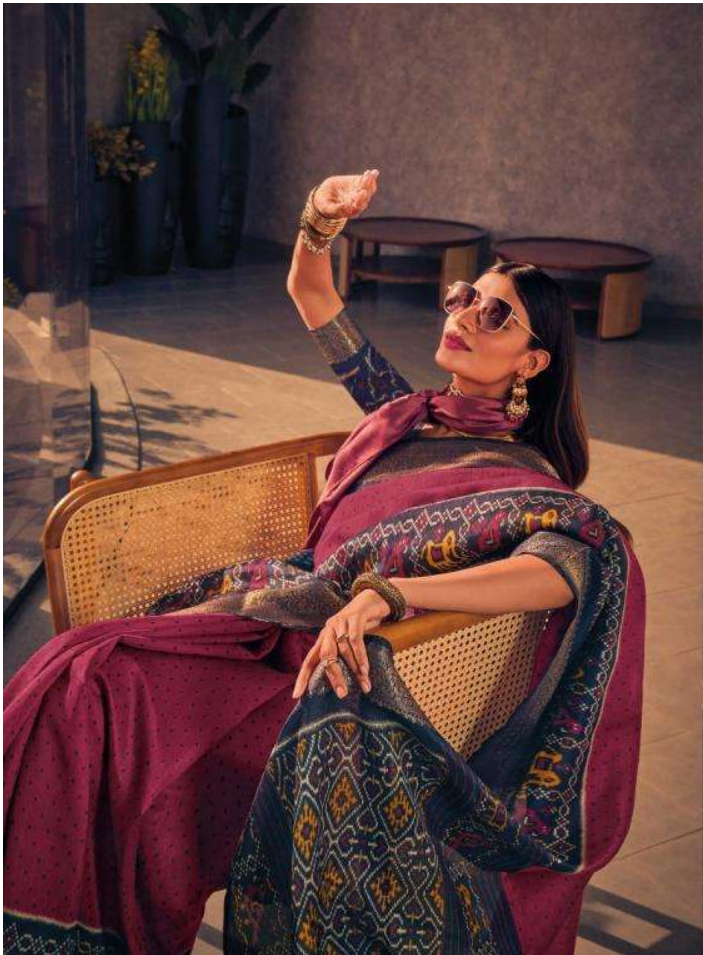

89516

ENTER THE  
WORLD OF  
GLAMOUR

89508

89514

FLOODED WITH FASHION

89515

ॐ

 **VIPUL**  
SINCE 1974 — Anil Agarwal Group

**VENUS SILK**

FABULOUS  
AS YOU ARE

89507

VIPUL

PRODUCT NAME	VENUS SILK
DESIGN NO.	89505 TO 89516 (12 PCS)
DESCRIPTION	TWO TONE SOFT SILK WOVEN BORDER WITH ELEGANT PRINTS