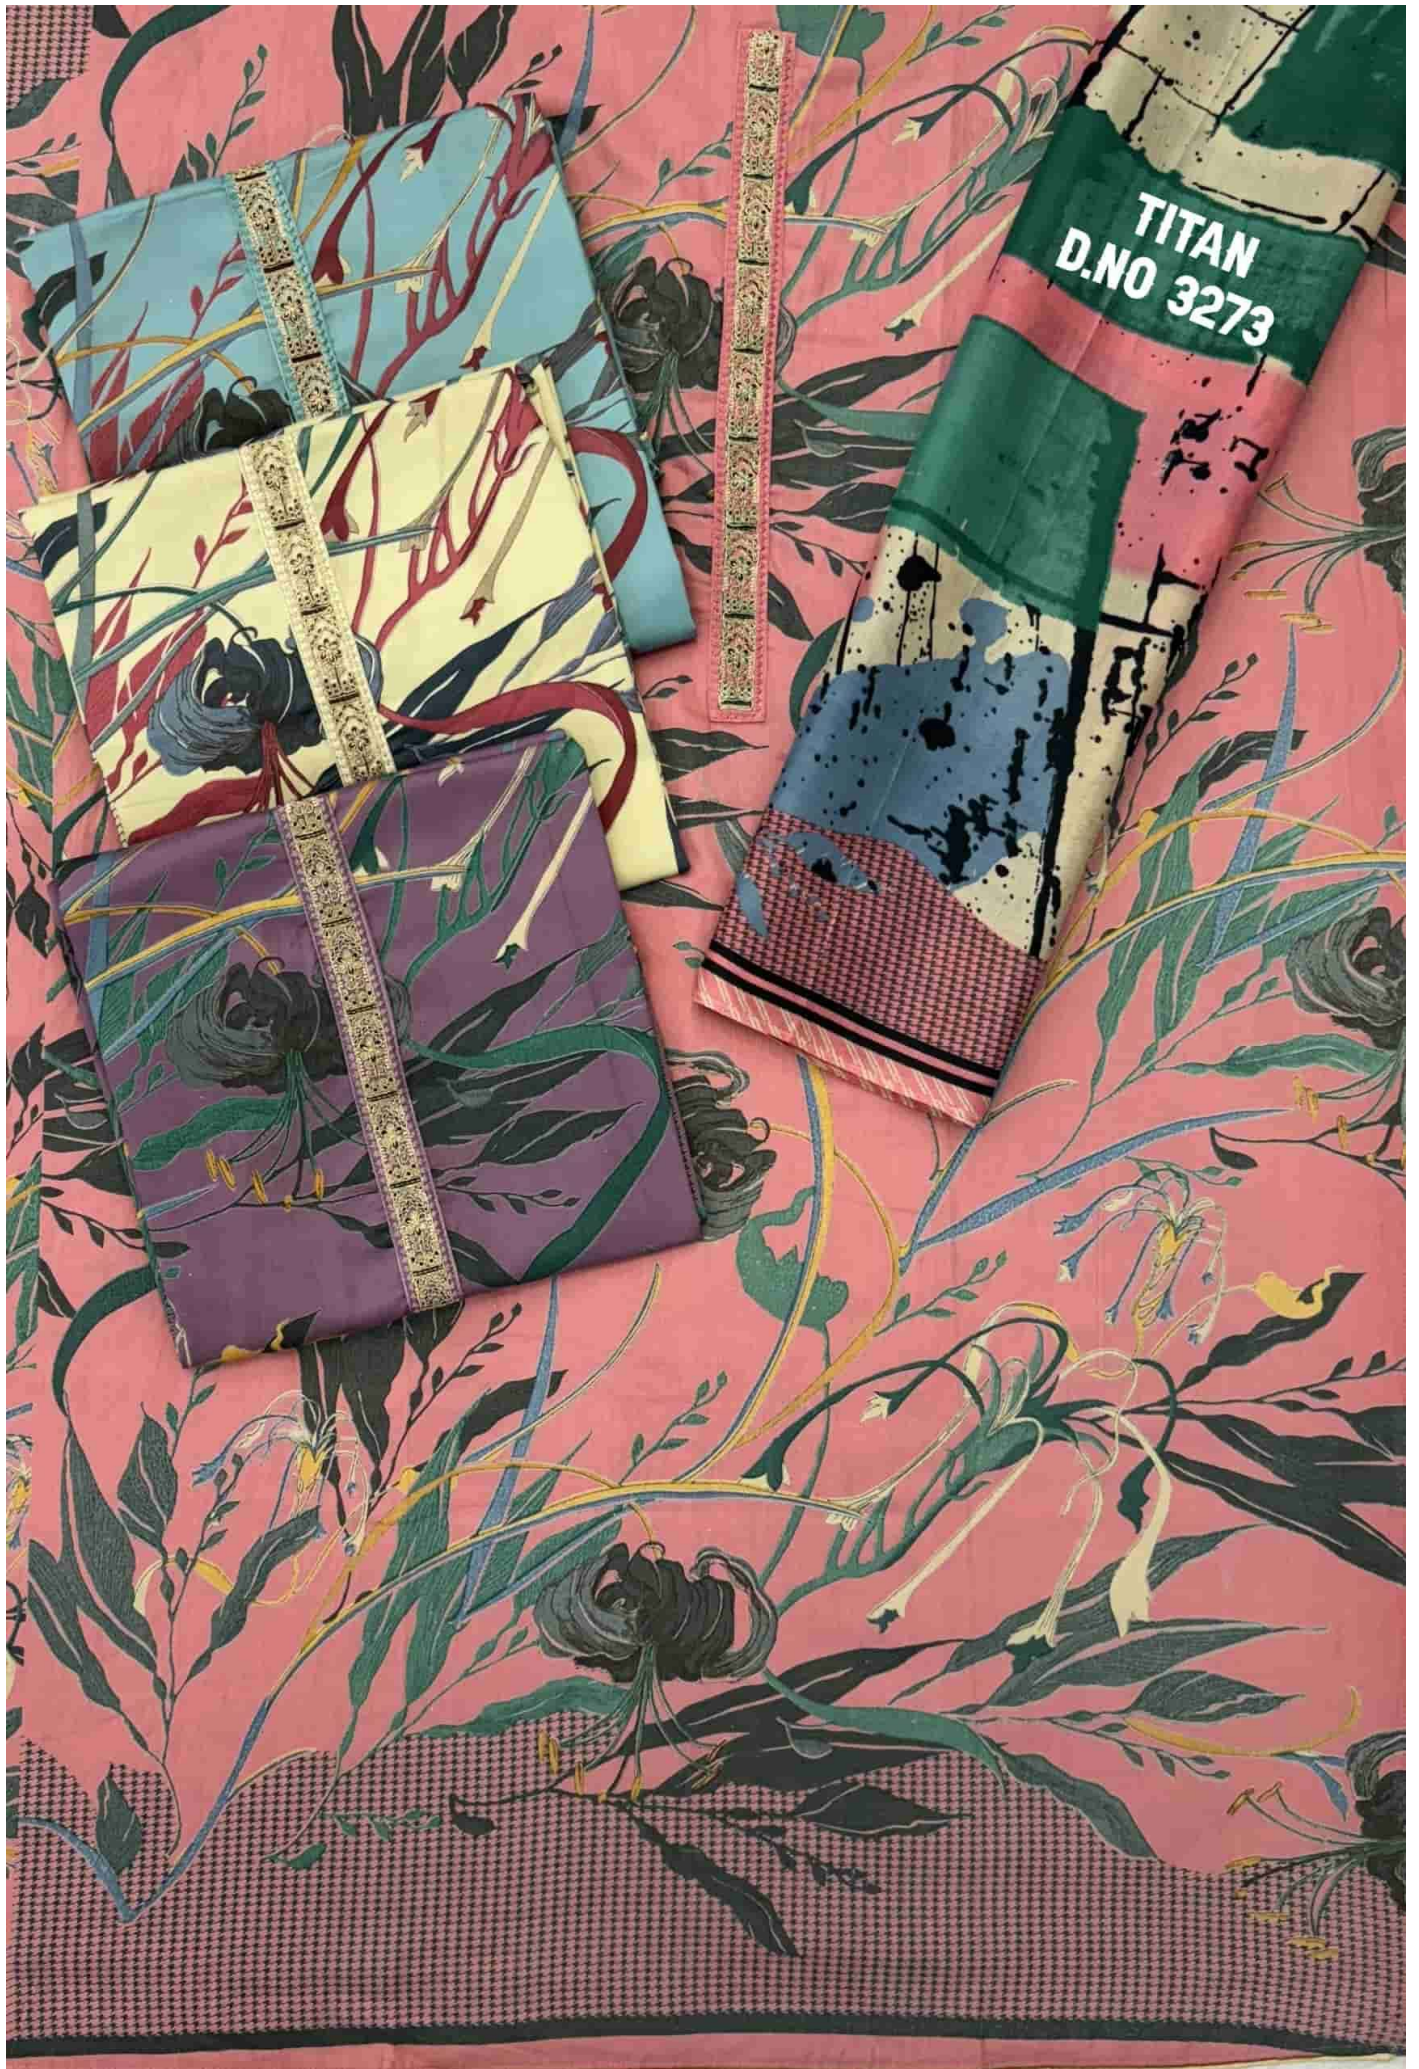

Bipson[®]

TITAN

D.NO.3273

Gipson®

TITAN

TOP :- PURE JAM SATIN DISCHARGE
PRINT WITH CODDING WORK

BOTTOM :- PURE REYON DYED

DUPATTA :- PURE VISCOSE MUSLIN
PRINT

D.NO.3273-A

Gipson®

TITAN

TOP :- PURE JAM SATIN DISCHARGE
PRINT WITH CODDING WORK

BOTTOM :- PURE REYON DYED

DUPATTA :- PURE VISCOSE MUSLIN
PRINT

D.NO.3273-D

Gipson[®]

TITAN

D.No :- 3273

**TOP :- PURE JAM SATIN DISCHARGE
PRINT WITH CODDING WORK**

BOTTOM :- PURE REYON DYED

**DUPATTA :- PURE VISCOSE MUSLIN
PRINT**

Gipson®

TITAN

TOP :- PURE JAM SATIN DISCHARGE
PRINT WITH CODDING WORK

BOTTOM :- PURE REYON DYED

DUPATTA :- PURE VISCOSE MUSLIN
PRINT

D.NO.3273-B

Gipson®

TITAN

TOP :- PURE JAM SATIN DISCHARGE
PRINT WITH CODDING WORK

BOTTOM :- PURE REYON DYED

DUPATTA :- PURE VISCOSE MUSLIN
PRINT