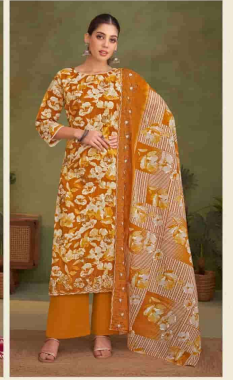

रैन्बो
RAINBOW
FASHION IS MORE ART THAN ART IS
EDITION 4

रैन्बो
RAINBOW
EDITION 4

रैन्बो
RAINBOW
EDITION 4

रैन्बो
RAINBOW
EDITION 4

रैन्बो
RAINBOW
FASHION IS MORE ART THAN ART IS
EDITION 4

Classic to temporary- the contemporary designs with classy colors
giving luxurious touch with finished heavy look.

H 1905-005

रैन्बो
RAINBOW
FASHION IS MORE ART THAN ART IS
EDITION 4

H 1904-001

H 1904-002

H 1904-003

H 1904-004

H 1904-005

H 1904-006