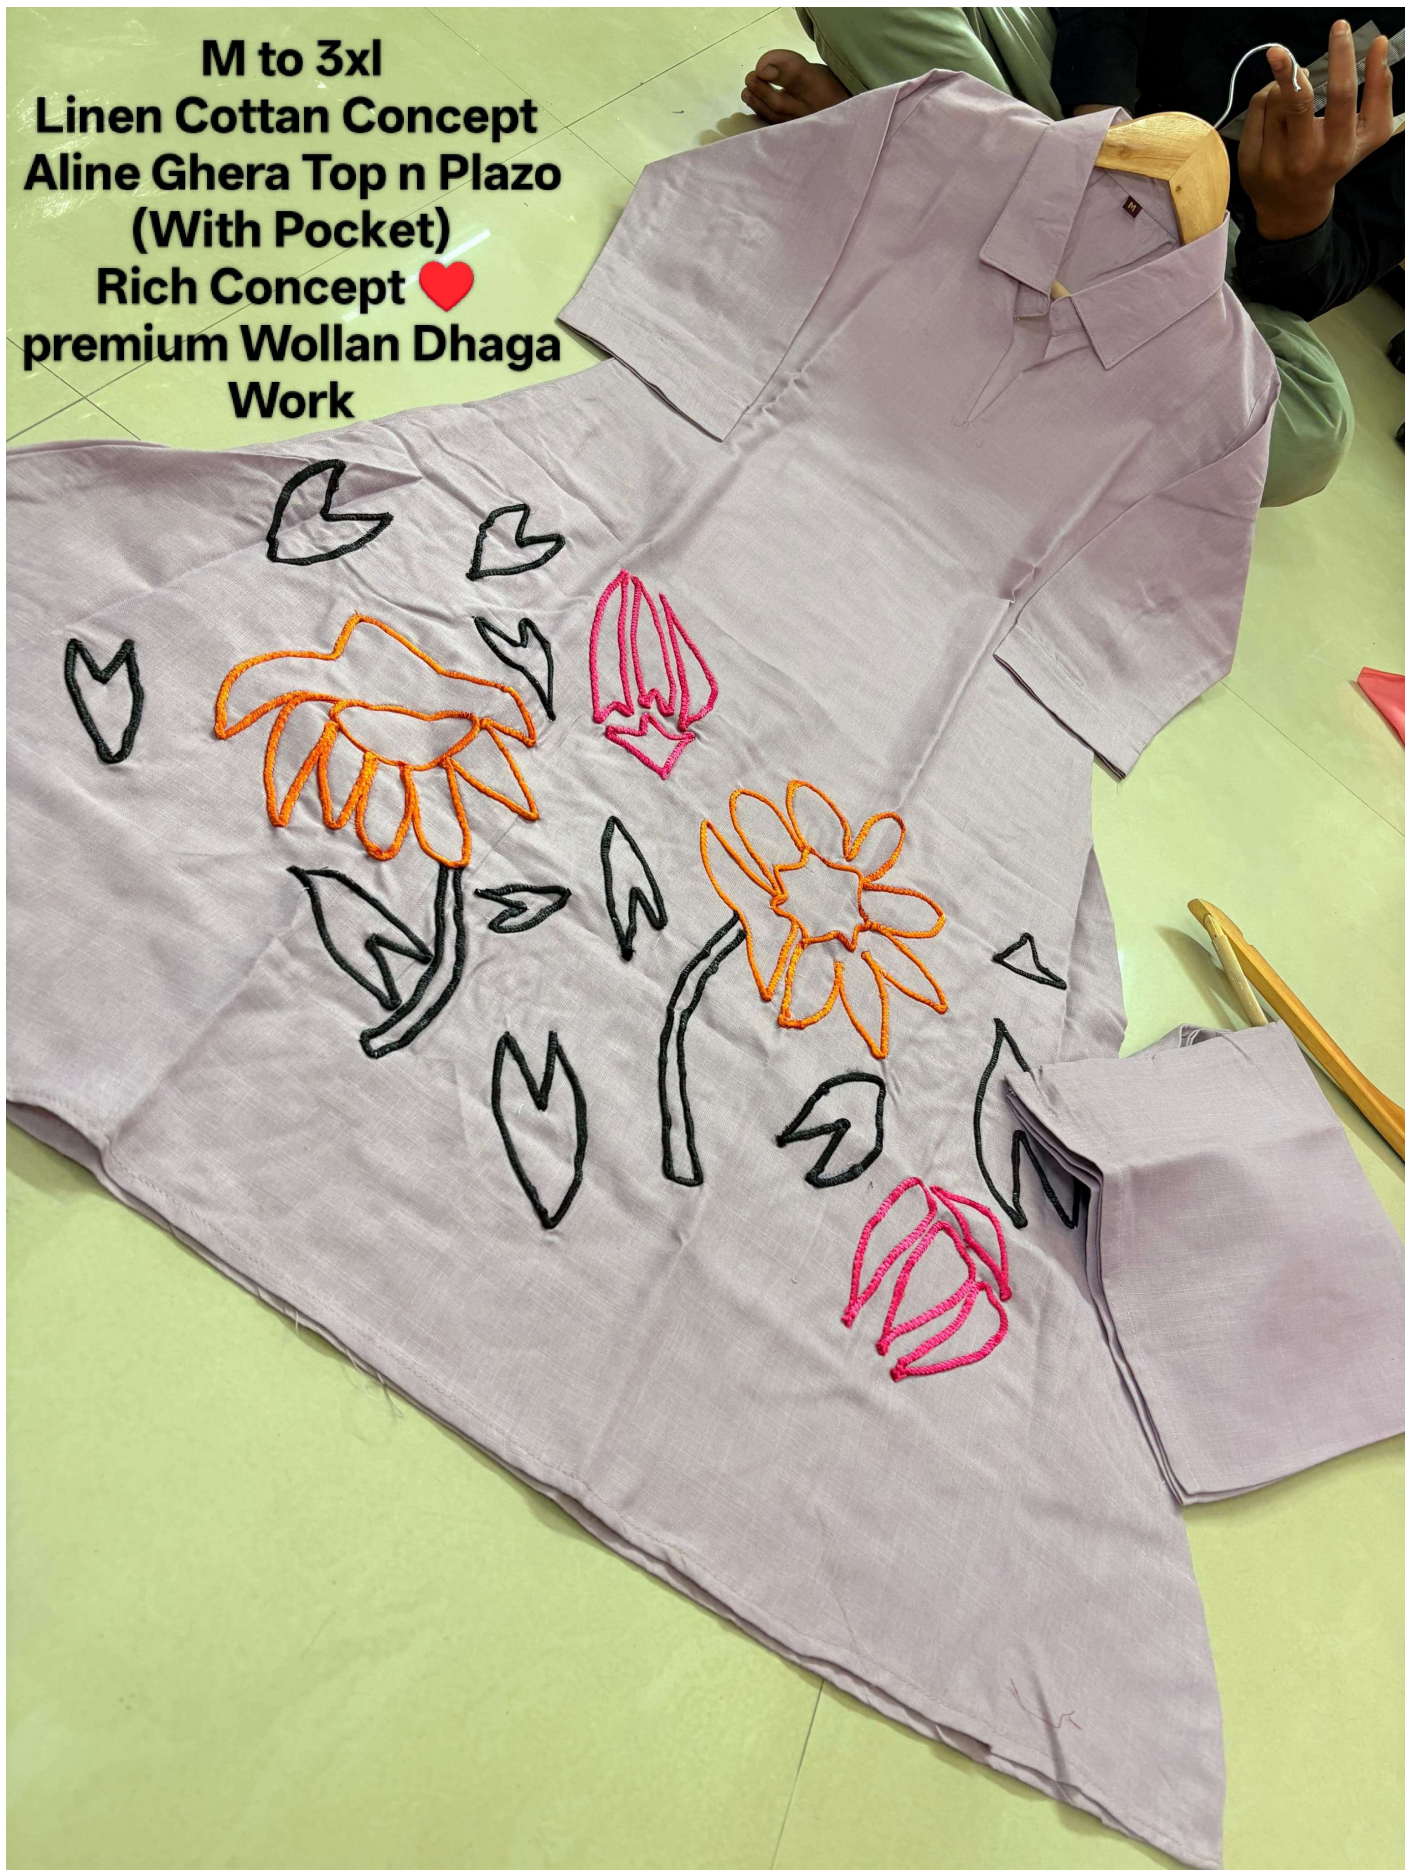

M to 3xl
Linen Cotton Concept
Aline Ghera Top n Plazo
(With Pocket)
Rich Concept ❤️
premium Wollan Dhaga
Work