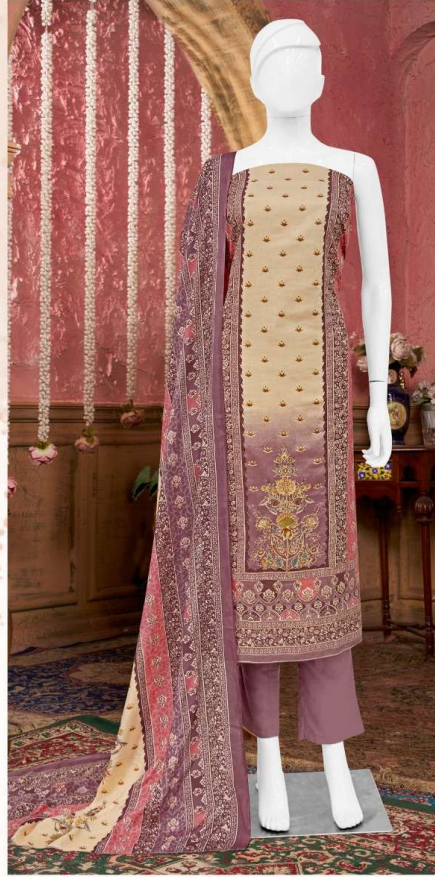

Gipson[®]

**RANGE
ROVER**

D.NO.3269

Sipson®

RANGE ROVER

TOP :- PURE VISCOSE MUSLIN SIMMER
PRINT WITH ETHNIC HAND WORK

BOTTOM :- PURE REYON DYED

DUPATTA :- PURE VISCOSE MUSLIN
PRINT

D.NO.3269-A

Gipson[®]

**RANGE
ROVER**

D.NO.3269

Sipson®

RANGE ROVER

TOP :- PURE VISCOSE MUSLIN SIMMER
PRINT WITH ETHNIC HAND WORK

BOTTOM :- PURE REYON DYED

DUPATTA :- PURE VISCOSE MUSLIN
PRINT

D.NO.3269-B

Sipson®

RANGE ROVER

TOP :- PURE VISCOSE MUSLIN SIMMER
PRINT WITH ETHNIC HAND WORK

BOTTOM :- PURE REYON DYED

DUPATTA :- PURE VISCOSE MUSLIN
PRINT

D.NO.3269-D

Gipson[®]

RANGE ROVER

D.No :- 3269

**TOP :- PURE VISCOSE MUSLIN SIMMER
PRINT WITH ETHNIC HANDWORK**

BOTTOM :- PURE REYON DYED

**DUPATTA :- PURE VISCOSE MUSLIN
PRINT**

Sipson®

RANGE ROVER