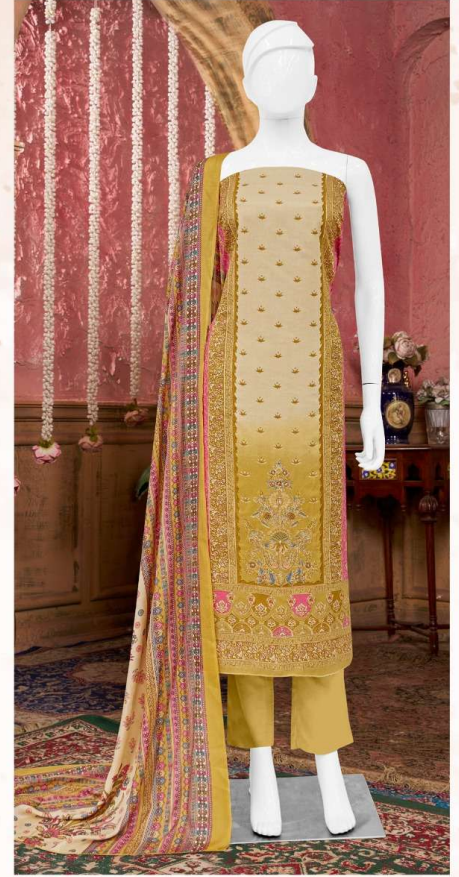

Gipson[®]

**RANGE
ROVER**

D.NO.3269

Sipson®

RANGE ROVER

TOP :- PURE VISCOSE MUSLIN SIMMER
PRINT WITH ETHNIC HAND WORK

BOTTOM :- PURE REYON DYED

DUPATTA :- PURE VISCOSE MUSLIN
PRINT

D.NO.3269-A

Gipson[®]

**RANGE
ROVER**

D.NO.3269

Sipson®

RANGE ROVER

TOP :- PURE VISCOSE MUSLIN SIMMER
PRINT WITH ETHNIC HAND WORK

BOTTOM :- PURE REYON DYED

DUPATTA :- PURE VISCOSE MUSLIN
PRINT

D.NO.3269-B

Sipson®

RANGE ROVER

TOP :- PURE VISCOSE MUSLIN SIMMER
PRINT WITH ETHNIC HAND WORK

BOTTOM :- PURE REYON DYED

DUPATTA :- PURE VISCOSE MUSLIN
PRINT

D.NO.3269-D

Gipson[®]

RANGE ROVER

D.No :- 3269

**TOP :- PURE VISCOSE MUSLIN SIMMER
PRINT WITH ETHNIC HANDWORK**

BOTTOM :- PURE REYON DYED

**DUPATTA :- PURE VISCOSE MUSLIN
PRINT**

Sipson®

RANGE ROVER