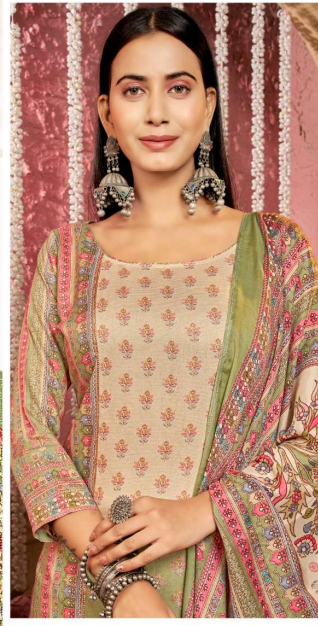

Gipson[®]

**RANGE
ROVER**

D.NO.3269

Sipson®

RANGE ROVER

TOP :- PURE VISCOSE MUSLIN SIMMER
PRINT WITH ETHNIC HAND WORK

BOTTOM :- PURE REYON DYED

DUPATTA :- PURE VISCOSE MUSLIN
PRINT

D.NO.3269-A

Gipson[®]

**RANGE
ROVER**

D.NO.3269

Sipson®

RANGE ROVER

TOP :- PURE VISCOSE MUSLIN SIMMER
PRINT WITH ETHNIC HAND WORK

BOTTOM :- PURE REYON DYED

DUPATTA :- PURE VISCOSE MUSLIN
PRINT

D.NO.3269-B

Sipson®

RANGE ROVER

TOP :- PURE VISCOSE MUSLIN SIMMER
PRINT WITH ETHNIC HAND WORK

BOTTOM :- PURE REYON DYED

DUPATTA :- PURE VISCOSE MUSLIN
PRINT

D.NO.3269-D

Gipson[®]

RANGE ROVER

D.No :- 3269

**TOP :- PURE VISCOSE MUSLIN SIMMER
PRINT WITH ETHNIC HANDWORK**

BOTTOM :- PURE REYON DYED

**DUPATTA :- PURE VISCOSE MUSLIN
PRINT**

Sipson®

RANGE ROVER