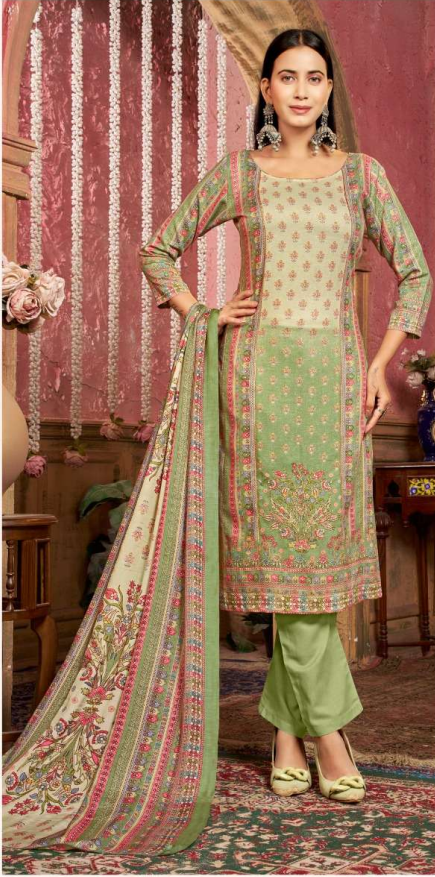

Gipson[®]

**RANGE
ROVER**

D.NO.3269

Sipson®

RANGE ROVER

TOP :- PURE VISCOSE MUSLIN SIMMER
PRINT WITH ETHNIC HAND WORK

BOTTOM :- PURE REYON DYED

DUPATTA :- PURE VISCOSE MUSLIN
PRINT

D.NO.3269-A

Gipson[®]

**RANGE
ROVER**

D.NO.3269

Sipson®

RANGE ROVER

TOP :- PURE VISCOSE MUSLIN SIMMER
PRINT WITH ETHNIC HAND WORK

BOTTOM :- PURE REYON DYED

DUPATTA :- PURE VISCOSE MUSLIN
PRINT

D.NO.3269-B

Sipson®

RANGE ROVER

TOP :- PURE VISCOSE MUSLIN SIMMER
PRINT WITH ETHNIC HAND WORK

BOTTOM :- PURE REYON DYED

DUPATTA :- PURE VISCOSE MUSLIN
PRINT

D.NO.3269-D

Gipson[®]

RANGE ROVER

D.No :- 3269

**TOP :- PURE VISCOSE MUSLIN SIMMER
PRINT WITH ETHNIC HANDWORK**

BOTTOM :- PURE REYON DYED

**DUPATTA :- PURE VISCOSE MUSLIN
PRINT**

Sipson®

RANGE ROVER