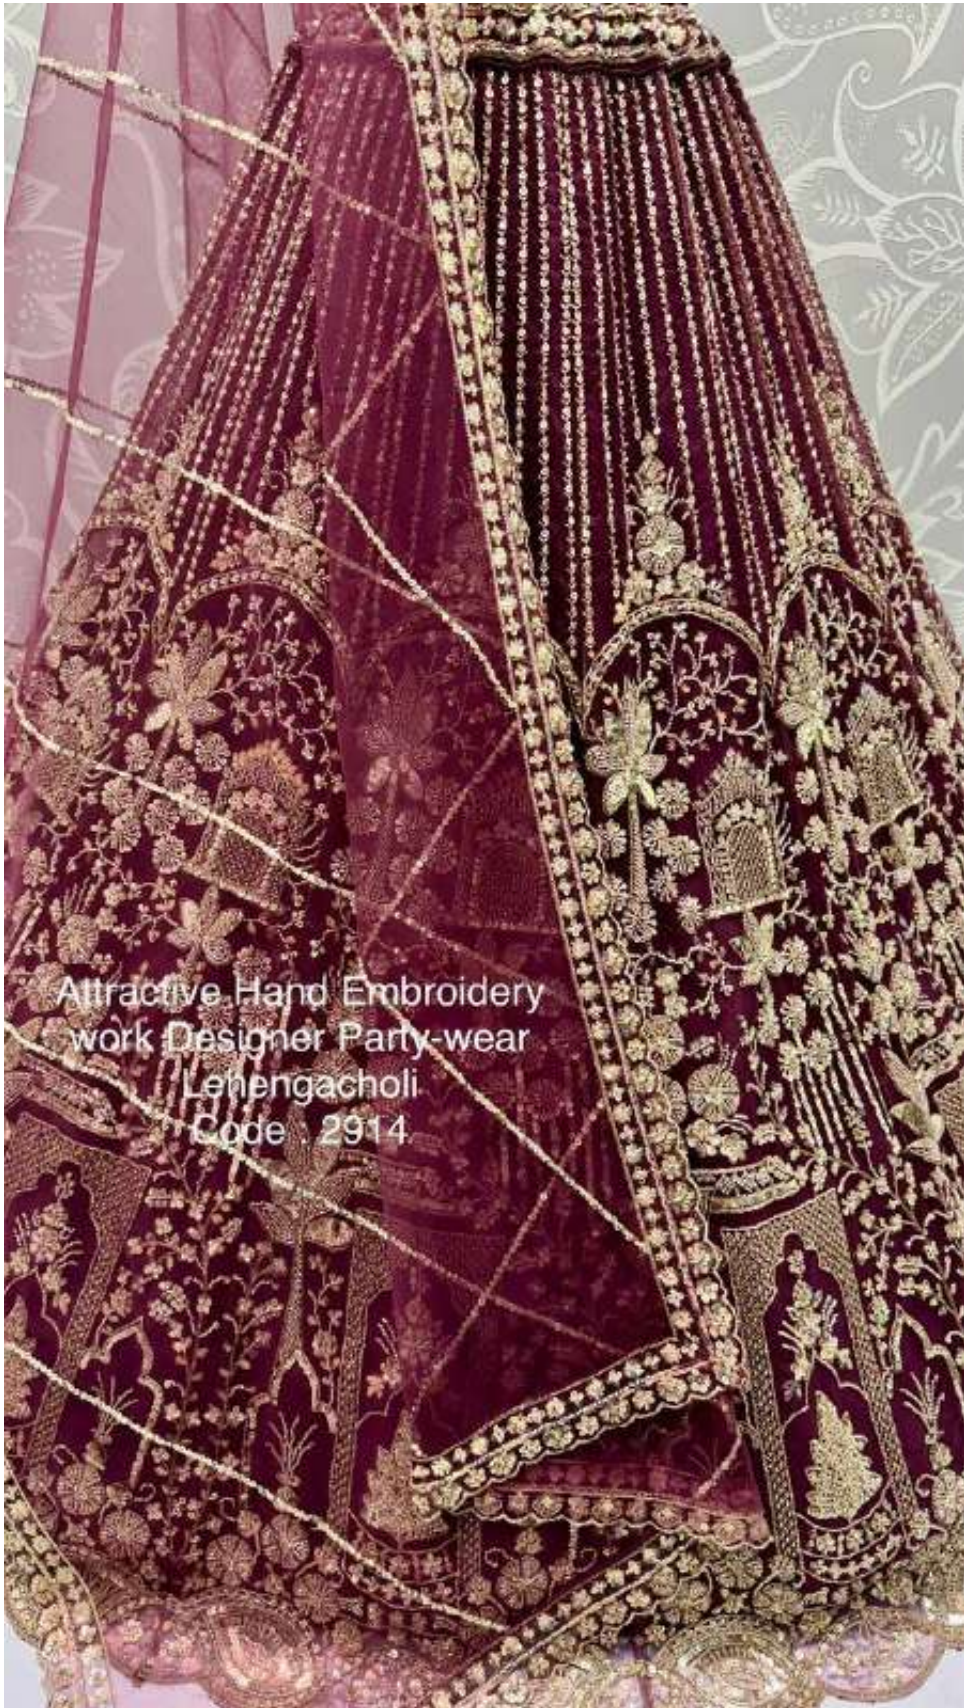

2914-B
Violet

Attractive Hand Embroidery
work Designer Party-wear
Lehengacholi
Code 2914

2914-B
Violet

2914-A
Raspberry

Attractive Hand Embroidery work Designer
Party-wear Lehengacholi
Code : 2914

2914-D
White

Attractive Hand
Embroidery work Designer
Party-wear Lehengacholi
Code : 2914

Attractive Hand Embroidery work
Designer Party wear Lehengacholi
Code 2914

2914-A
Raspberry

2914-D
White

2914-B
Violet

2914-C
Merlot