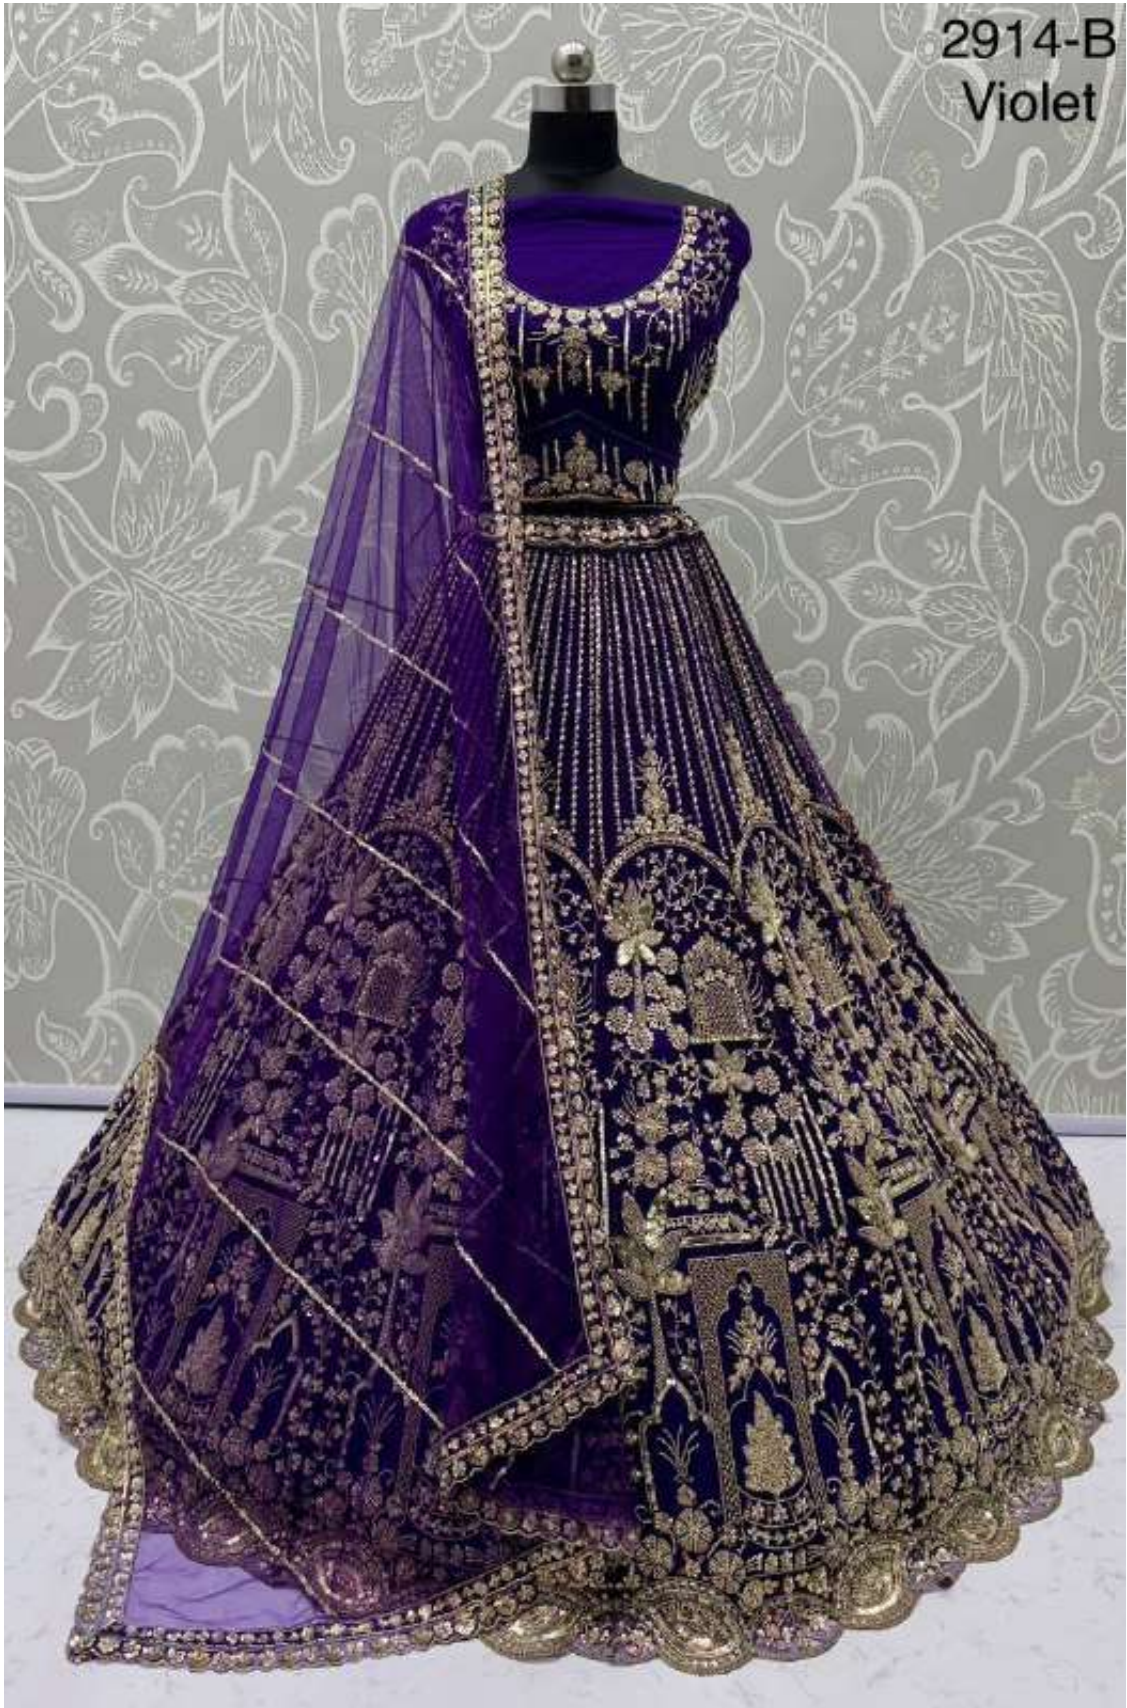

2914-B
Violet

Attractive Hand Embroidery
work Designer Party-wear
Lehengacholi
Code 2914

2914-B
Violet

2914-A
Raspberry

Attractive Hand Embroidery work Designer
Party-wear Lehengacholi
Code : 2914

2914-D
White

Attractive Hand
Embroidery work Designer
Party-wear Lehengacholi
Code : 2914

Attractive Hand Embroidery work
Designer Party wear Lehengacholi
Code 2914

2914-A
Raspberry

2914-D
White

2914-B
Violet

2914-C
Merlot