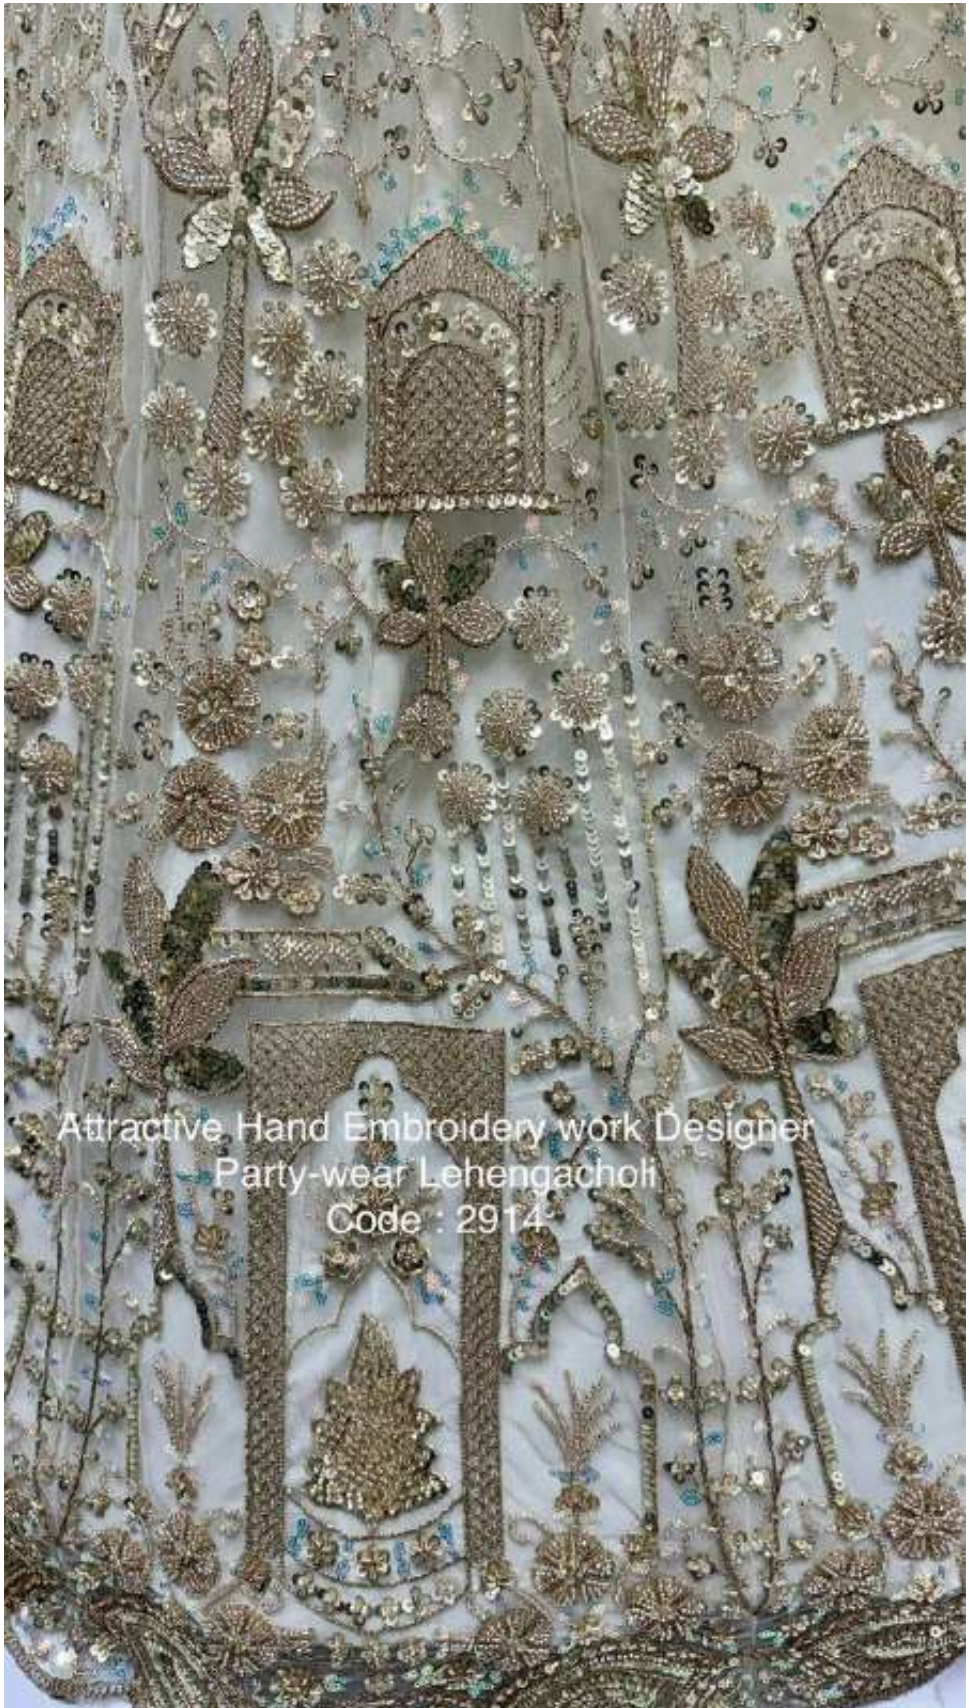

2914-B
Violet

Attractive Hand Embroidery
work Designer Party-wear
Lehengacholi
Code 2914

2914-B
Violet

2914-A
Raspberry

Attractive Hand Embroidery work Designer
Party-wear Lehengacholi
Code : 2914

2914-D
White

Attractive Hand
Embroidery work Designer
Party-wear Lehengacholi
Code : 2914

Attractive Hand Embroidery work
Designer Party wear Lehengacholi
Code 2914

2914-A
Raspberry

2914-D
White

2914-B
Violet

2914-C
Merlot

2914-C
Merlot

Attractive Hand Embroidery work
Designer Party-wear Lehengacholi
Code : 2914