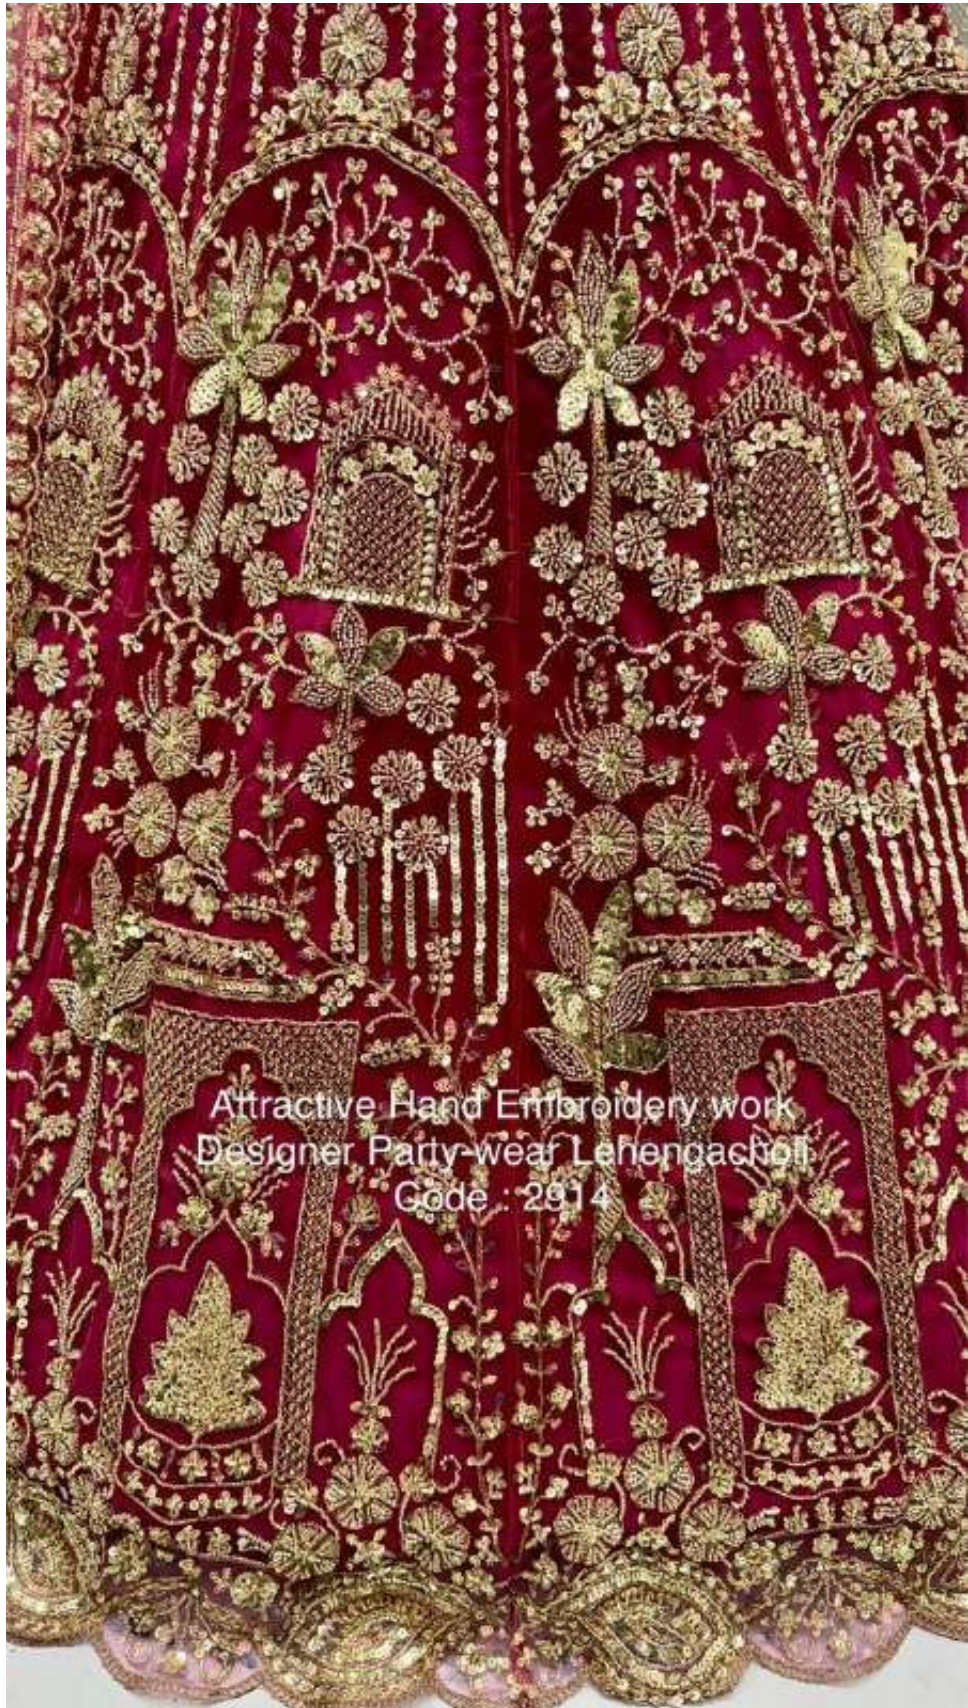

2914-B
Violet

Attractive Hand Embroidery
work Designer Party-wear
Lehengacholi
Code 2914

2914-B
Violet

2914-A
Raspberry

Attractive Hand Embroidery work Designer
Party-wear Lehengacholi
Code : 2914

2914-D
White

Attractive Hand
Embroidery work Designer
Party-wear Lehengacholi
Code : 2914

Attractive Hand Embroidery work
Designer Party wear Lehengacholi
Code 2914

2914-A
Raspberry

2914-D
White

2914-B
Violet

2914-C
Merlot

2914-C
Merlot

Attractive Hand Embroidery work
Designer Party-wear Lehengacholi
Code : 2914