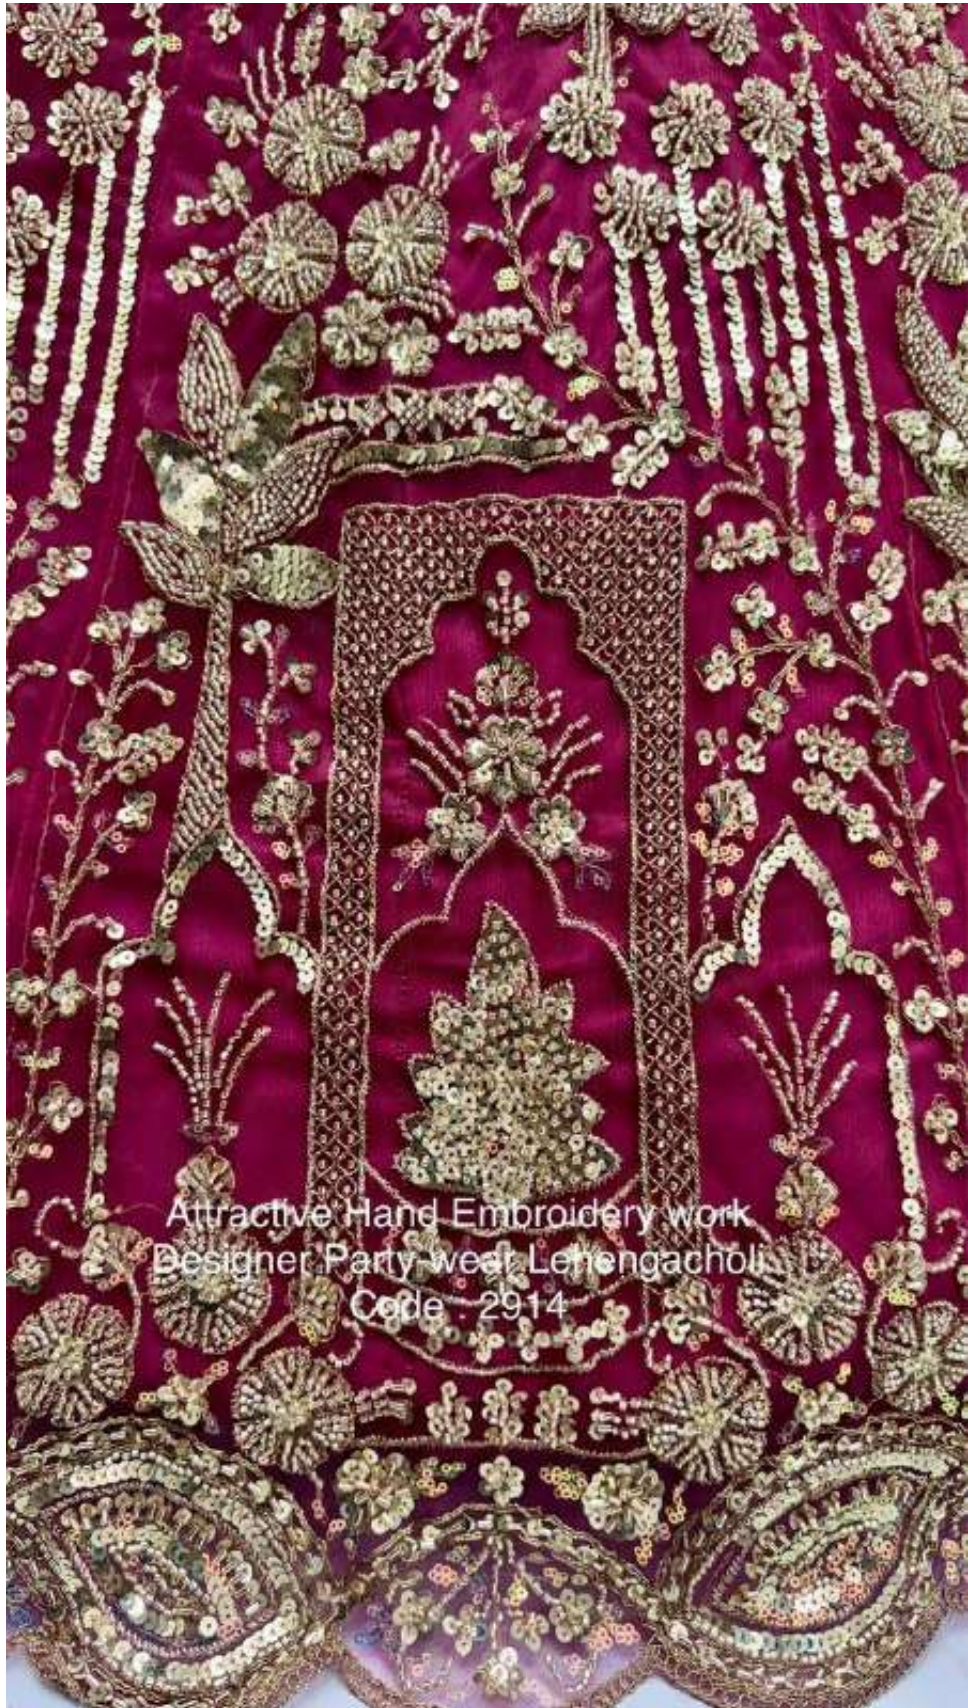

2914-B
Violet

Attractive Hand Embroidery
work Designer Party-wear
Lehengacholi
Code 2914

2914-B
Violet

2914-A
Raspberry

Attractive Hand Embroidery work Designer
Party-wear Lehengacholi
Code : 2914

2914-D
White

Attractive Hand
Embroidery work Designer
Party-wear Lehengacholi
Code : 2914

Attractive Hand Embroidery work
Designer Party wear Lehengacholi
Code 2914

2914-A
Raspberry

2914-D
White

2914-B
Violet

2914-C
Merlot

2914-C
Merlot

Attractive Hand Embroidery work
Designer Party-wear Lehengacholi
Code : 2914