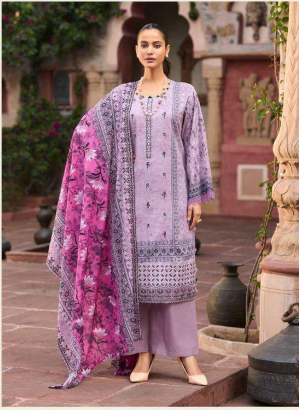

Bin Saeed
LAWN COLLECTION-19

The advertisement features two models standing in a courtyard with stone pillars and arches. The model on the left wears a purple lawn suit with intricate white embroidery and a matching purple shawl. The model on the right wears a brown lawn suit with white embroidery and a green shawl with a brown border. The background is a rustic stone wall with a small statue and a flowering plant.