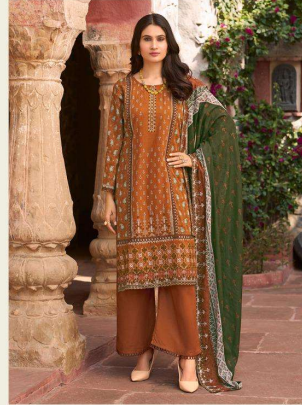

1907

Bin Saeed
LAWN COLLECTION-19