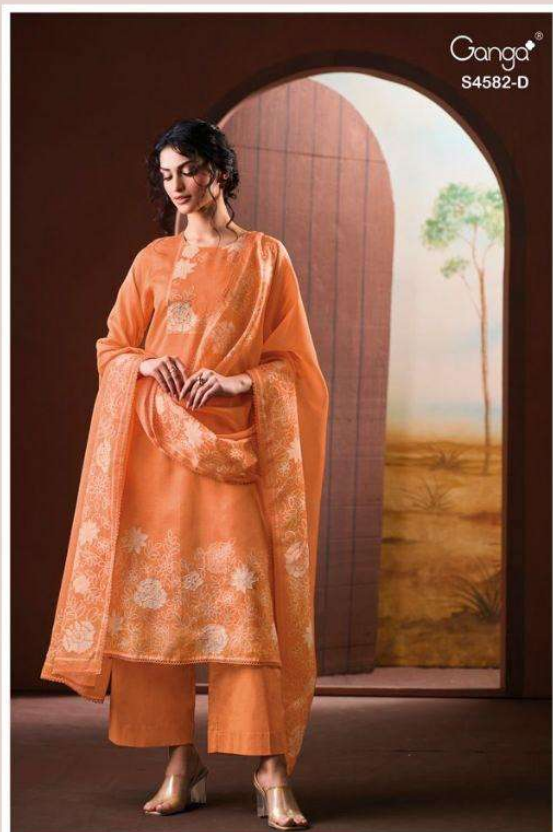

Ganga®
S4582-D

S4582-A

S4582-B

S4582-C

S4582-D

Ganga®
Ieris
S4582- A/B/C/D

PRODUCT NAME	<i>IERIS</i>
D.NO.	S4582
DESCRIPTION	<p>TOP PREMIUM PURE BEMBERG KOTA PRINTED WITH HAND EMBROIDERY, SCHIFFLI EMBROIDERY LACE ON ON DAMAN & SLEEVES.</p> <p>BOTTOM PREMIUM COTTON SOLID COLOR</p> <p>DUPATTA PREMIUM PURE BEMBERG KOTA PRINTED WITH SCHIFFLI EMBROIDERY LACE</p>
HSN CODE	540834
WHOLESALE PRICE	1875/- EACH+GST(EXTRA) <i>MOQ : 64 PCS</i>