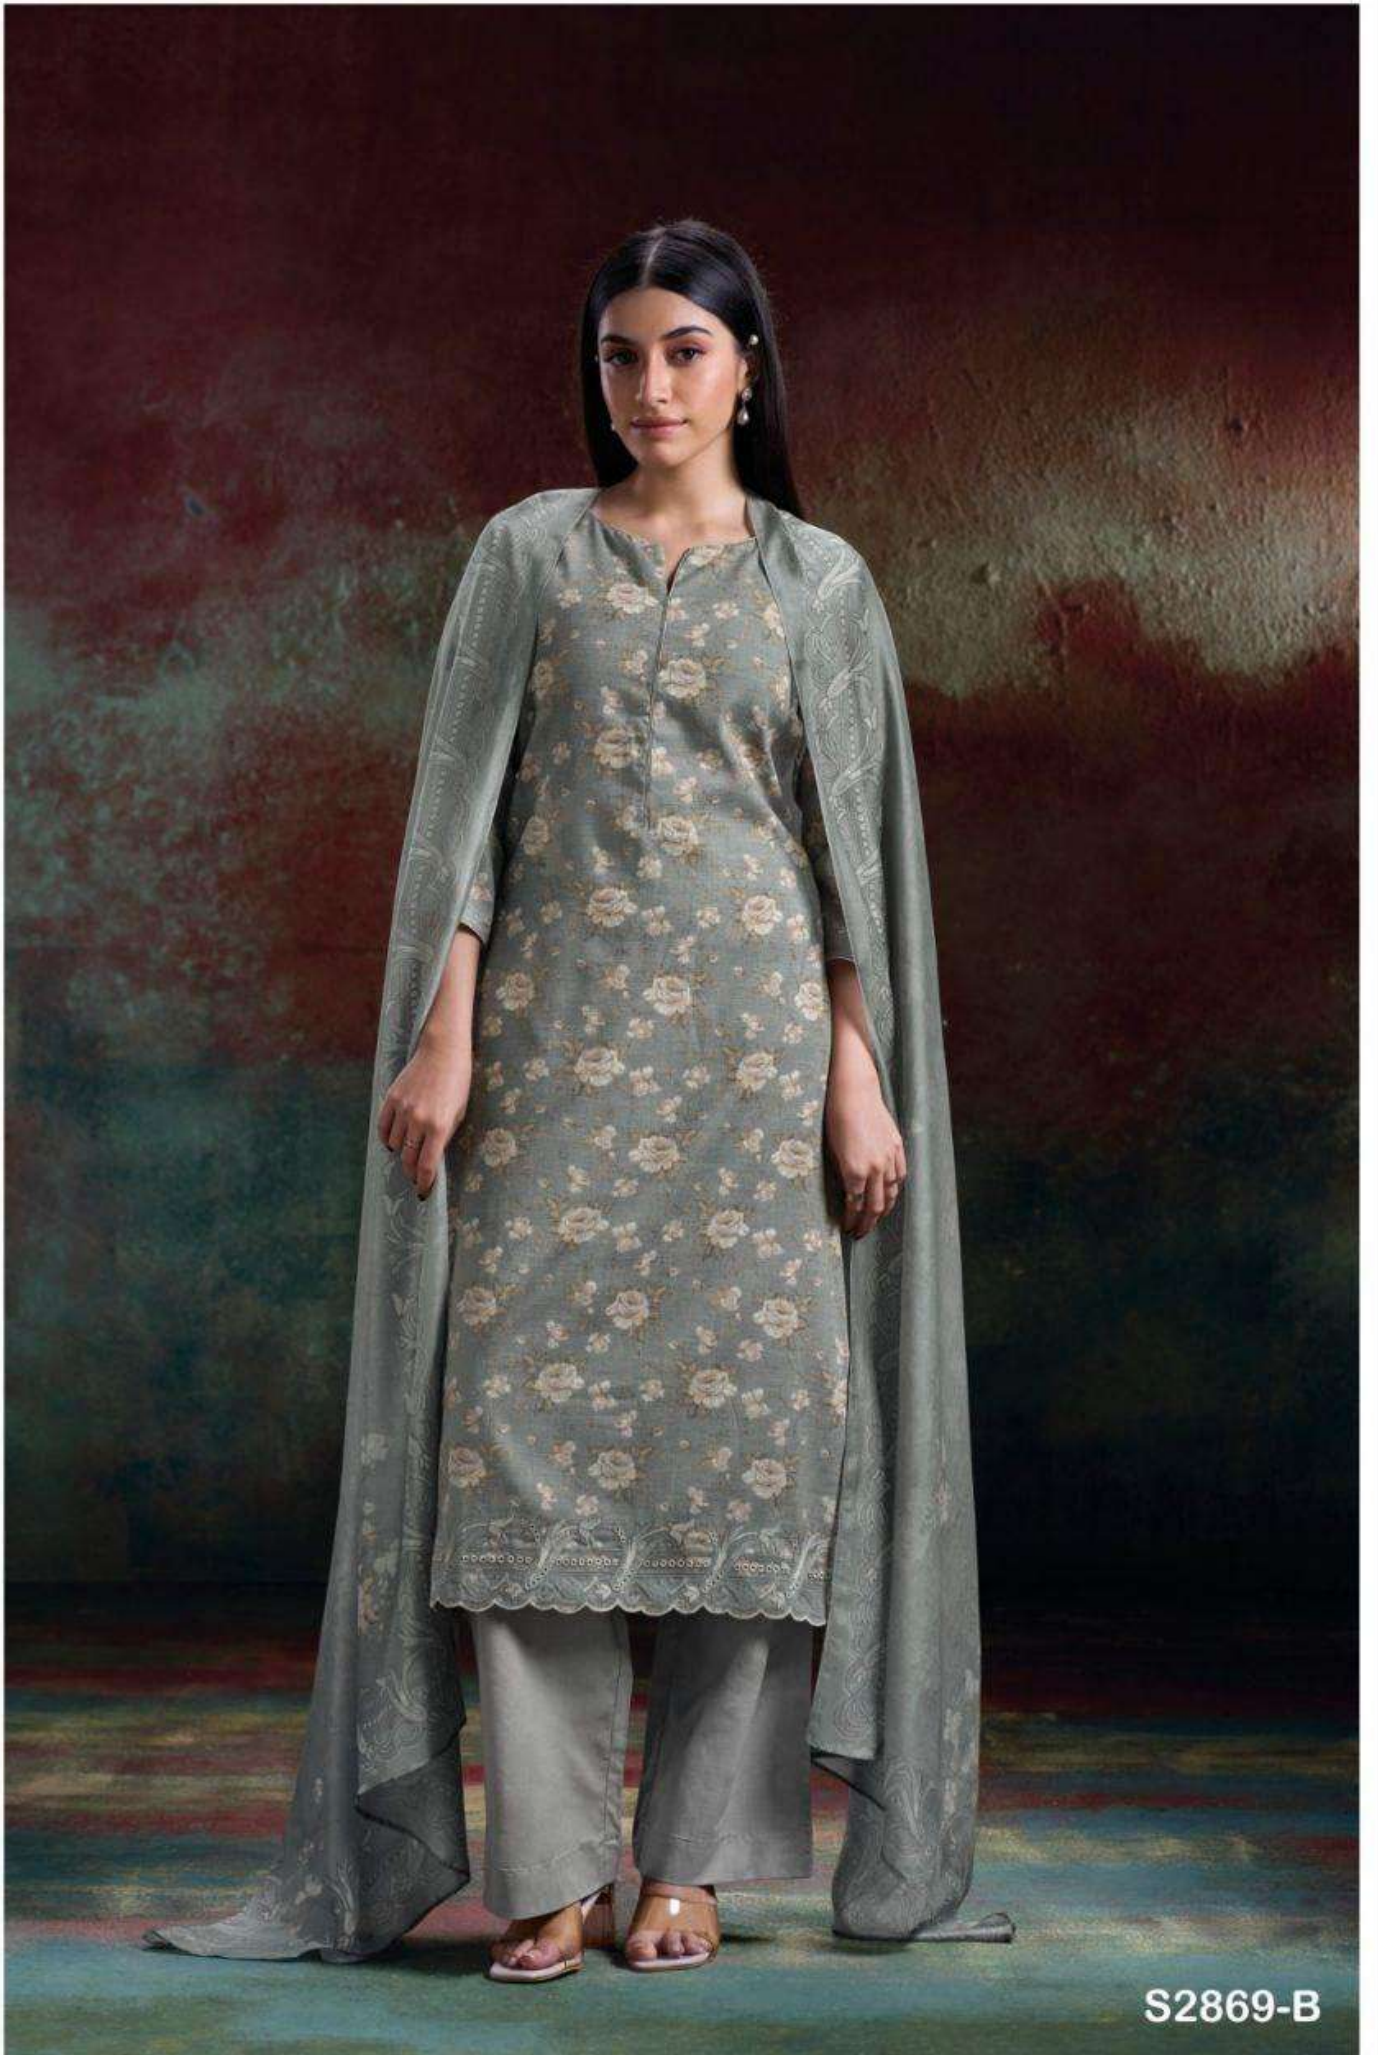

Ganga®
Hlaing
S2869

Ganga®

S2869-A

Ganga®

S2869-B

Ganga®

S2869-C

Ganga®

S2869-D

S2869-A

S2869-B

S2869-C

S2869-D

Ganga®
Hlaing
S2869- A/B/C/D

PRODUCT NAME	HLAING
D.NO.	S2869
DESCRIPTION	<p>TOP PREMIUM PURE HANDLOOM COTTON PRINTED WITH EMBROIDERY. CUT WORK.</p> <p>BOTTOM PREMIUM COTTON SOLID COLOR.</p> <p>DUPATTA PREMIUM PURE BEMBERG LAWN PRINTED.</p>
HSN CODE	520851
WHOLESALE PRICE	1590/- EACH+GST(EXTRA) MOQ : 64 PCS