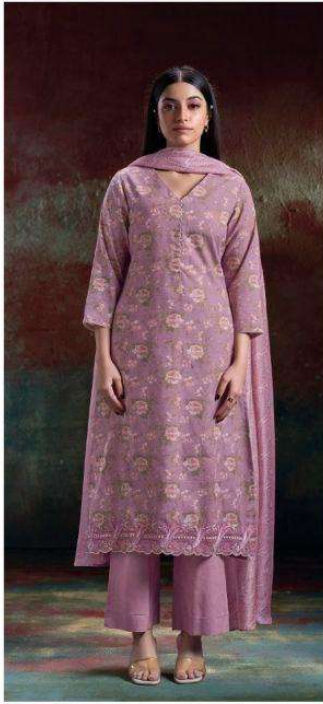

Ganga®
Hlaing
S2869

Ganga®

S2869-A

Ganga®

S2869-B

Ganga®

S2869-C

Ganga®

S2869-D

S2869-A

S2869-B

S2869-C

S2869-D

Ganga®
Hlaing
S2869- A/B/C/D

PRODUCT NAME	HLAING
D.NO.	S2869
DESCRIPTION	<p>TOP PREMIUM PURE HANDLOOM COTTON PRINTED WITH EMBROIDERY. CUT WORK.</p> <p>BOTTOM PREMIUM COTTON SOLID COLOR.</p> <p>DUPATTA PREMIUM PURE BEMBERG LAWN PRINTED.</p>
HSN CODE	520851
WHOLESALE PRICE	1590/- EACH+GST(EXTRA) MOQ : 64 PCS