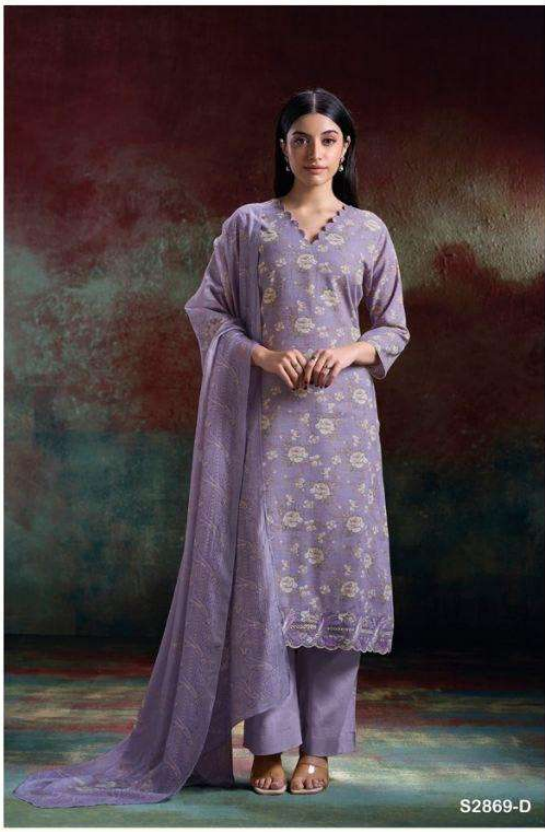

S2869-D

S2869-A

S2869-B

S2869-C

S2869-D

Ganga®
Hlaing
S2869- A/B/C/D

PRODUCT NAME	HLAING
D.NO.	S2869
DESCRIPTION	<p>TOP PREMIUM PURE HANDLOOM COTTON PRINTED WITH EMBROIDERY. CUT WORK.</p> <p>BOTTOM PREMIUM COTTON SOLID COLOR.</p> <p>DUPATTA PREMIUM PURE BEMBERG LAWN PRINTED.</p>
HSN CODE	520851
WHOLESALE PRICE	1590/- EACH+GST(EXTRA) MOQ : 64 PCS