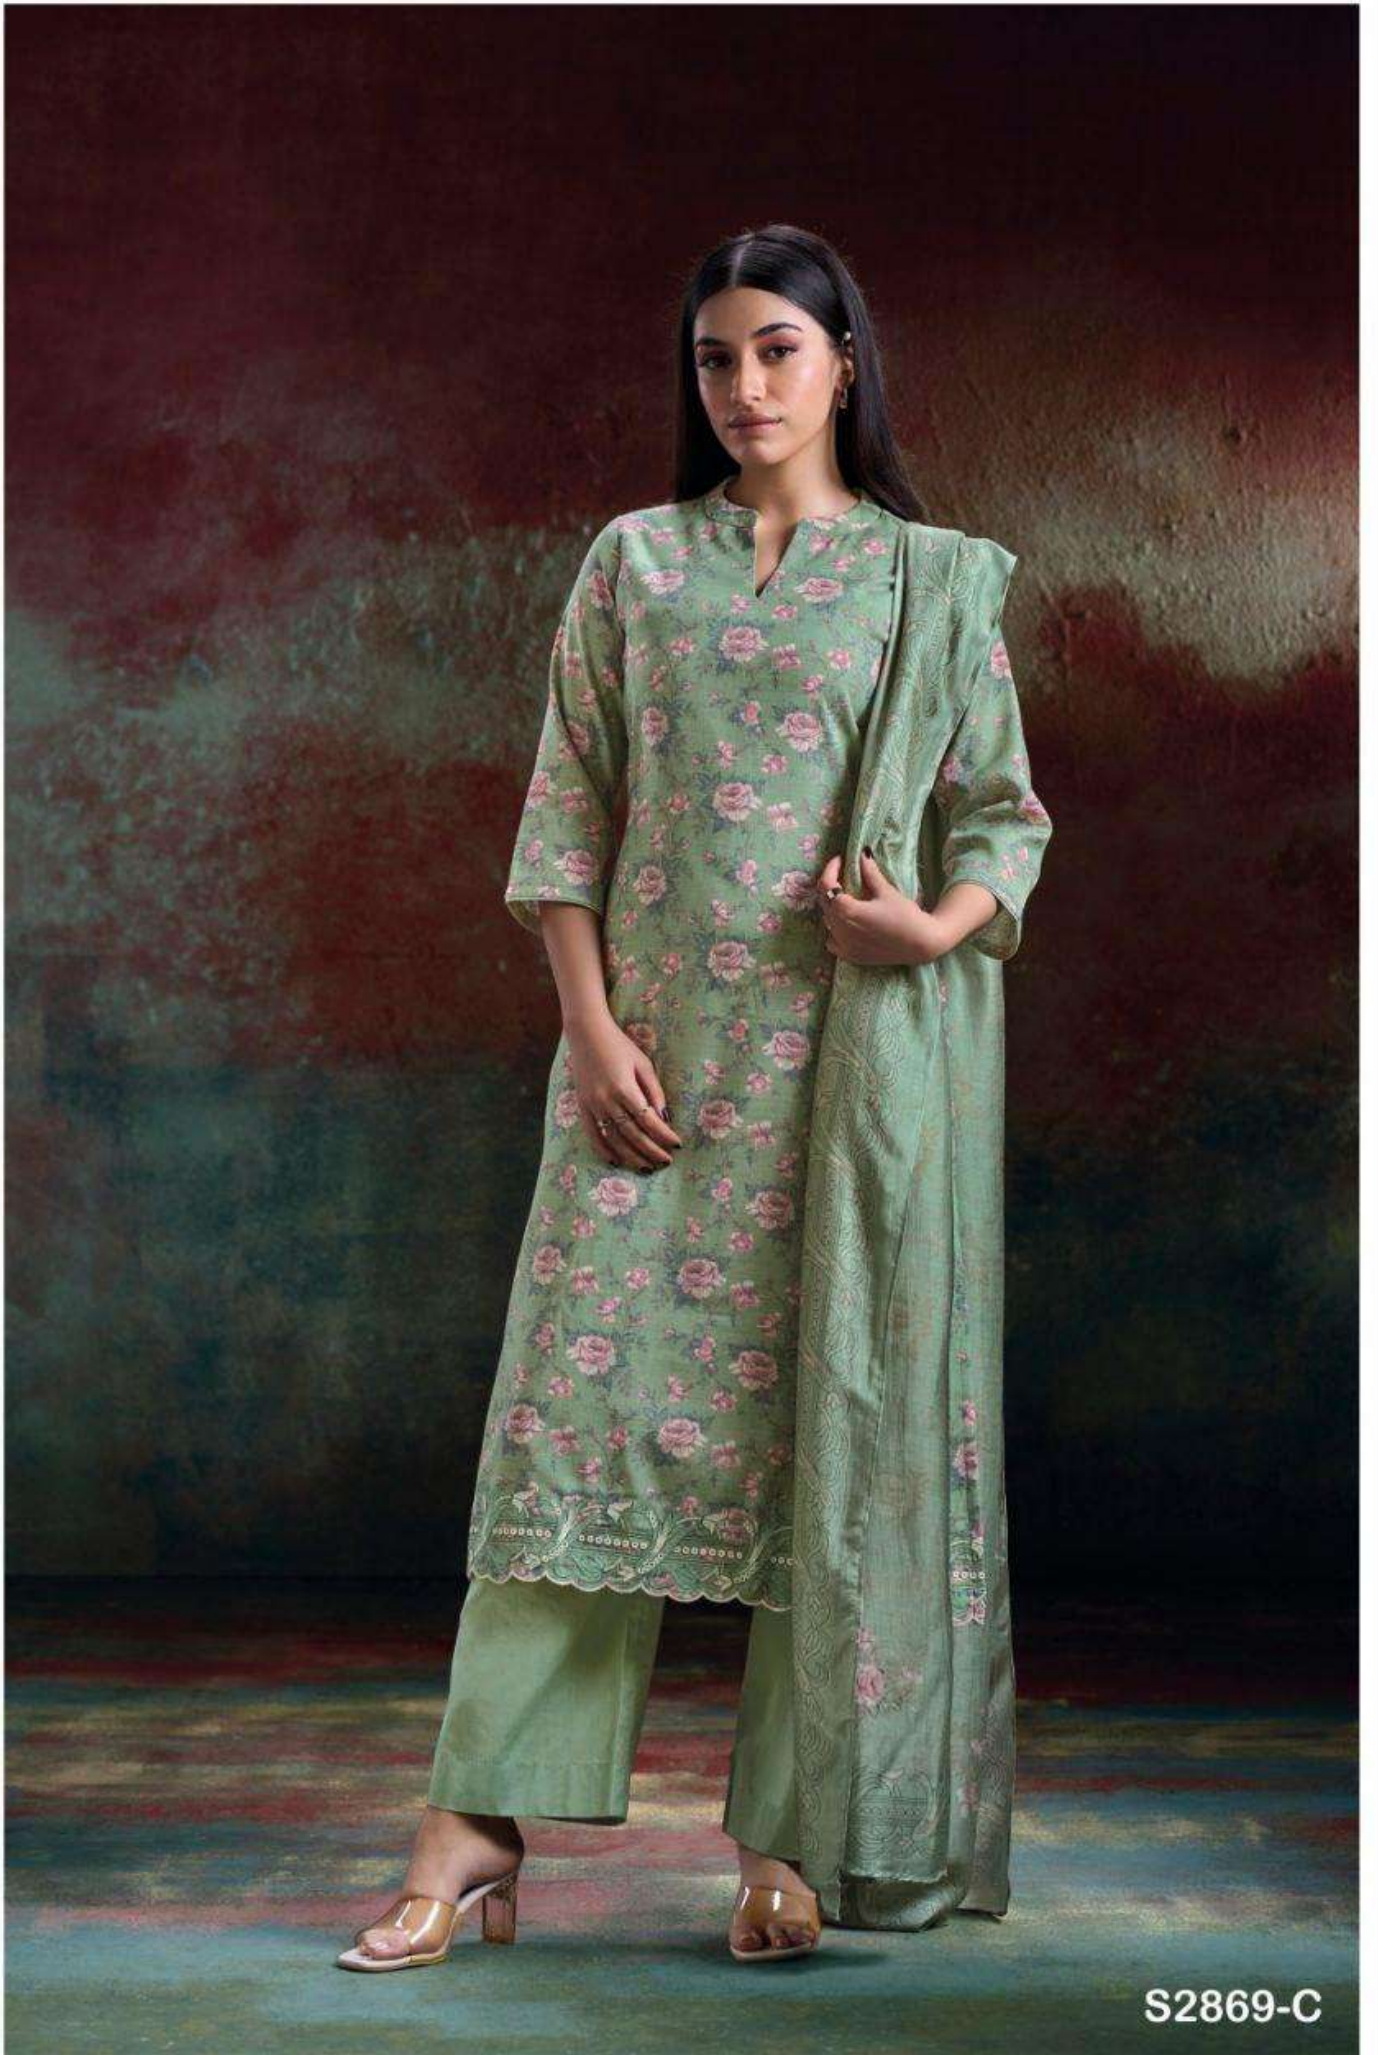

Ganga®
Hlaing
S2869

Ganga®

S2869-A

Ganga®

S2869-B

Ganga®

S2869-C

Ganga®

S2869-D

S2869-A

S2869-B

S2869-C

S2869-D

Ganga®
Hlaing
S2869- A/B/C/D

PRODUCT NAME	HLAING
D.NO.	S2869
DESCRIPTION	<p>TOP PREMIUM PURE HANDLOOM COTTON PRINTED WITH EMBROIDERY. CUT WORK.</p> <p>BOTTOM PREMIUM COTTON SOLID COLOR.</p> <p>DUPATTA PREMIUM PURE BEMBERG LAWN PRINTED.</p>
HSN CODE	520851
WHOLESALE PRICE	1590/- EACH+GST(EXTRA) MOQ : 64 PCS