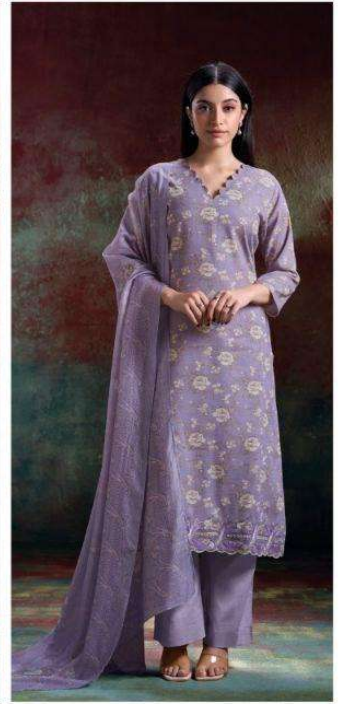

S2869-D

S2869-A

S2869-B

S2869-C

S2869-D

Ganga®
Hlaing
S2869- A/B/C/D

PRODUCT NAME	HLAING
D.NO.	S2869
DESCRIPTION	<p>TOP PREMIUM PURE HANDLOOM COTTON PRINTED WITH EMBROIDERY. CUT WORK.</p> <p>BOTTOM PREMIUM COTTON SOLID COLOR.</p> <p>DUPATTA PREMIUM PURE BEMBERG LAWN PRINTED.</p>
HSN CODE	520851
WHOLESALE PRICE	1590/- EACH+GST(EXTRA) MOQ : 64 PCS