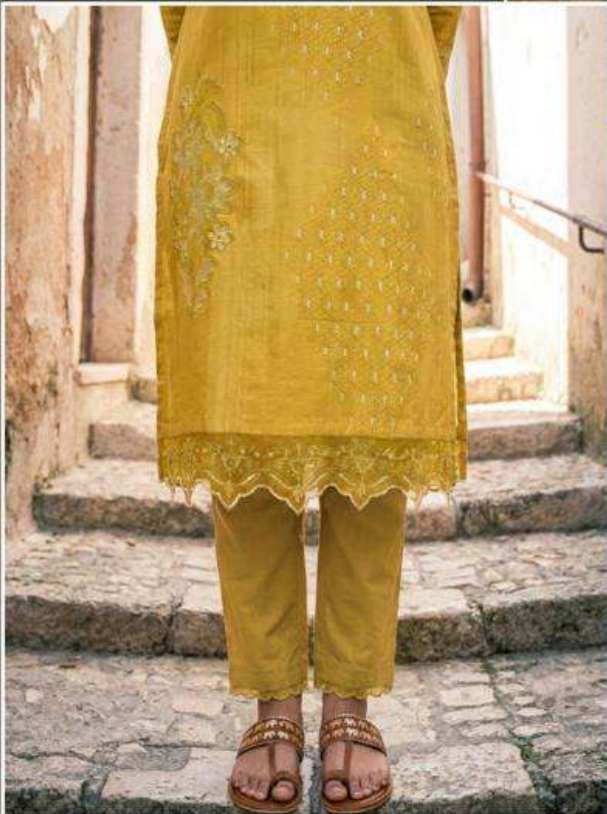

DESCRIPTION

**TOP - PURE COTTON LAWN DIGITAL PRINT WITH HAND WORK AND SILK DYED
EMBROIDERED NECK, DAMAN & EMB. SLEEVES WITH FINE THREADAL BUTTA PATCH**

BOTTOM - HEAVY COTTON DYED WITH EMB. PLAZZO

DUPATTA - PURE COTTON PATTERN DIGITAL PRINT WITH TWO SIDE EMB.PATTI

{ **RATE** }
{ RS.1795/- }

DISTRIBUTED BY

Sahiba®

MOON FLOWER

MOON FLOWER
836

Sahiba®

836 MOON FLOWER

836 MOON FLOWER