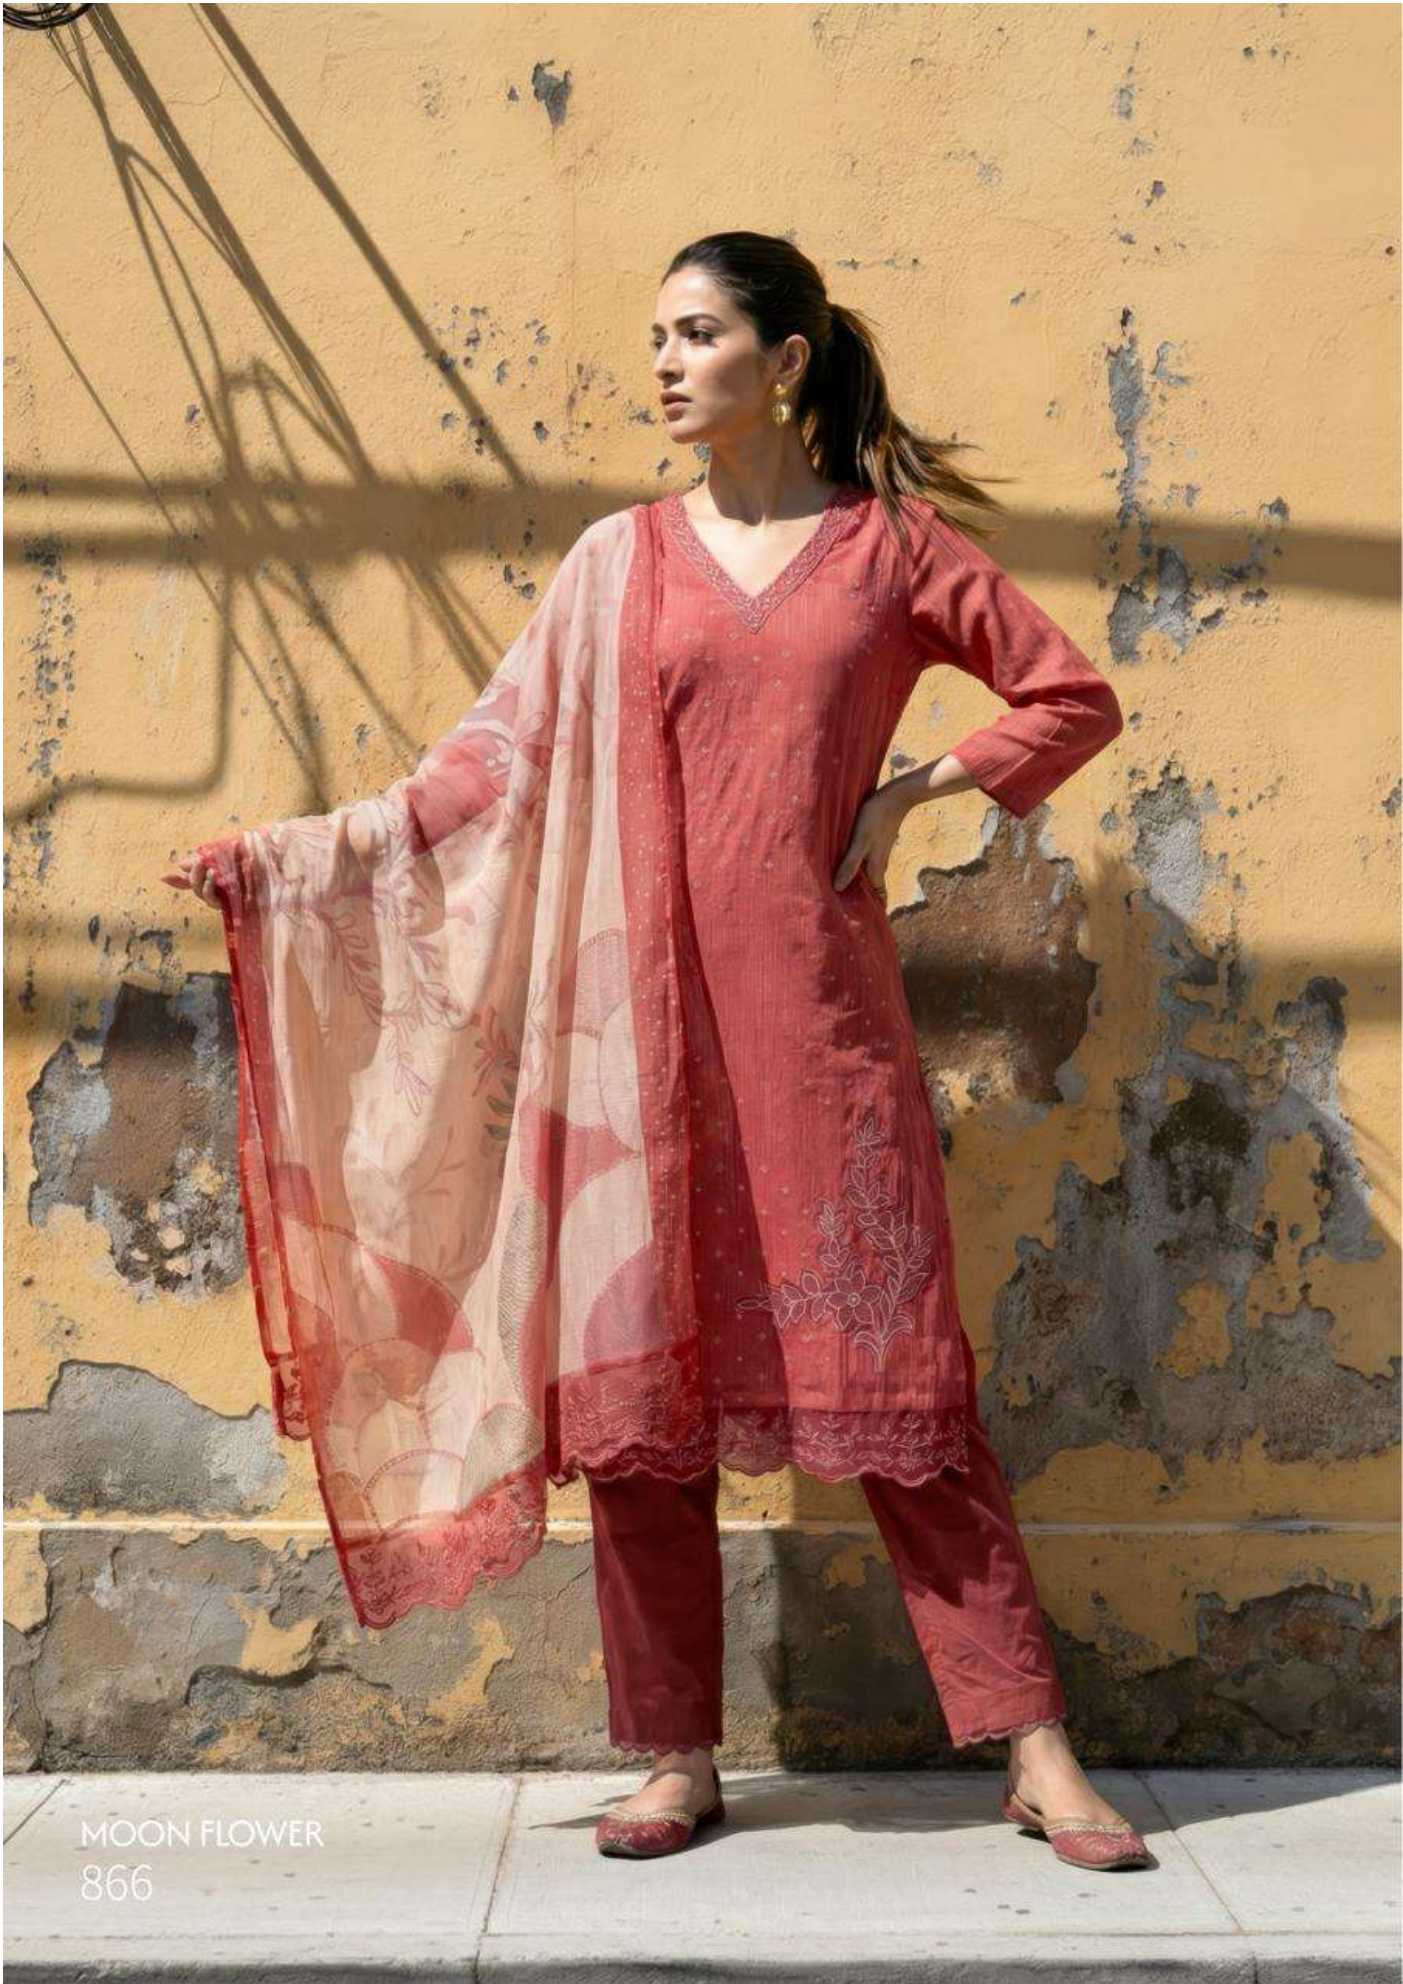

MOON FLOWER
866