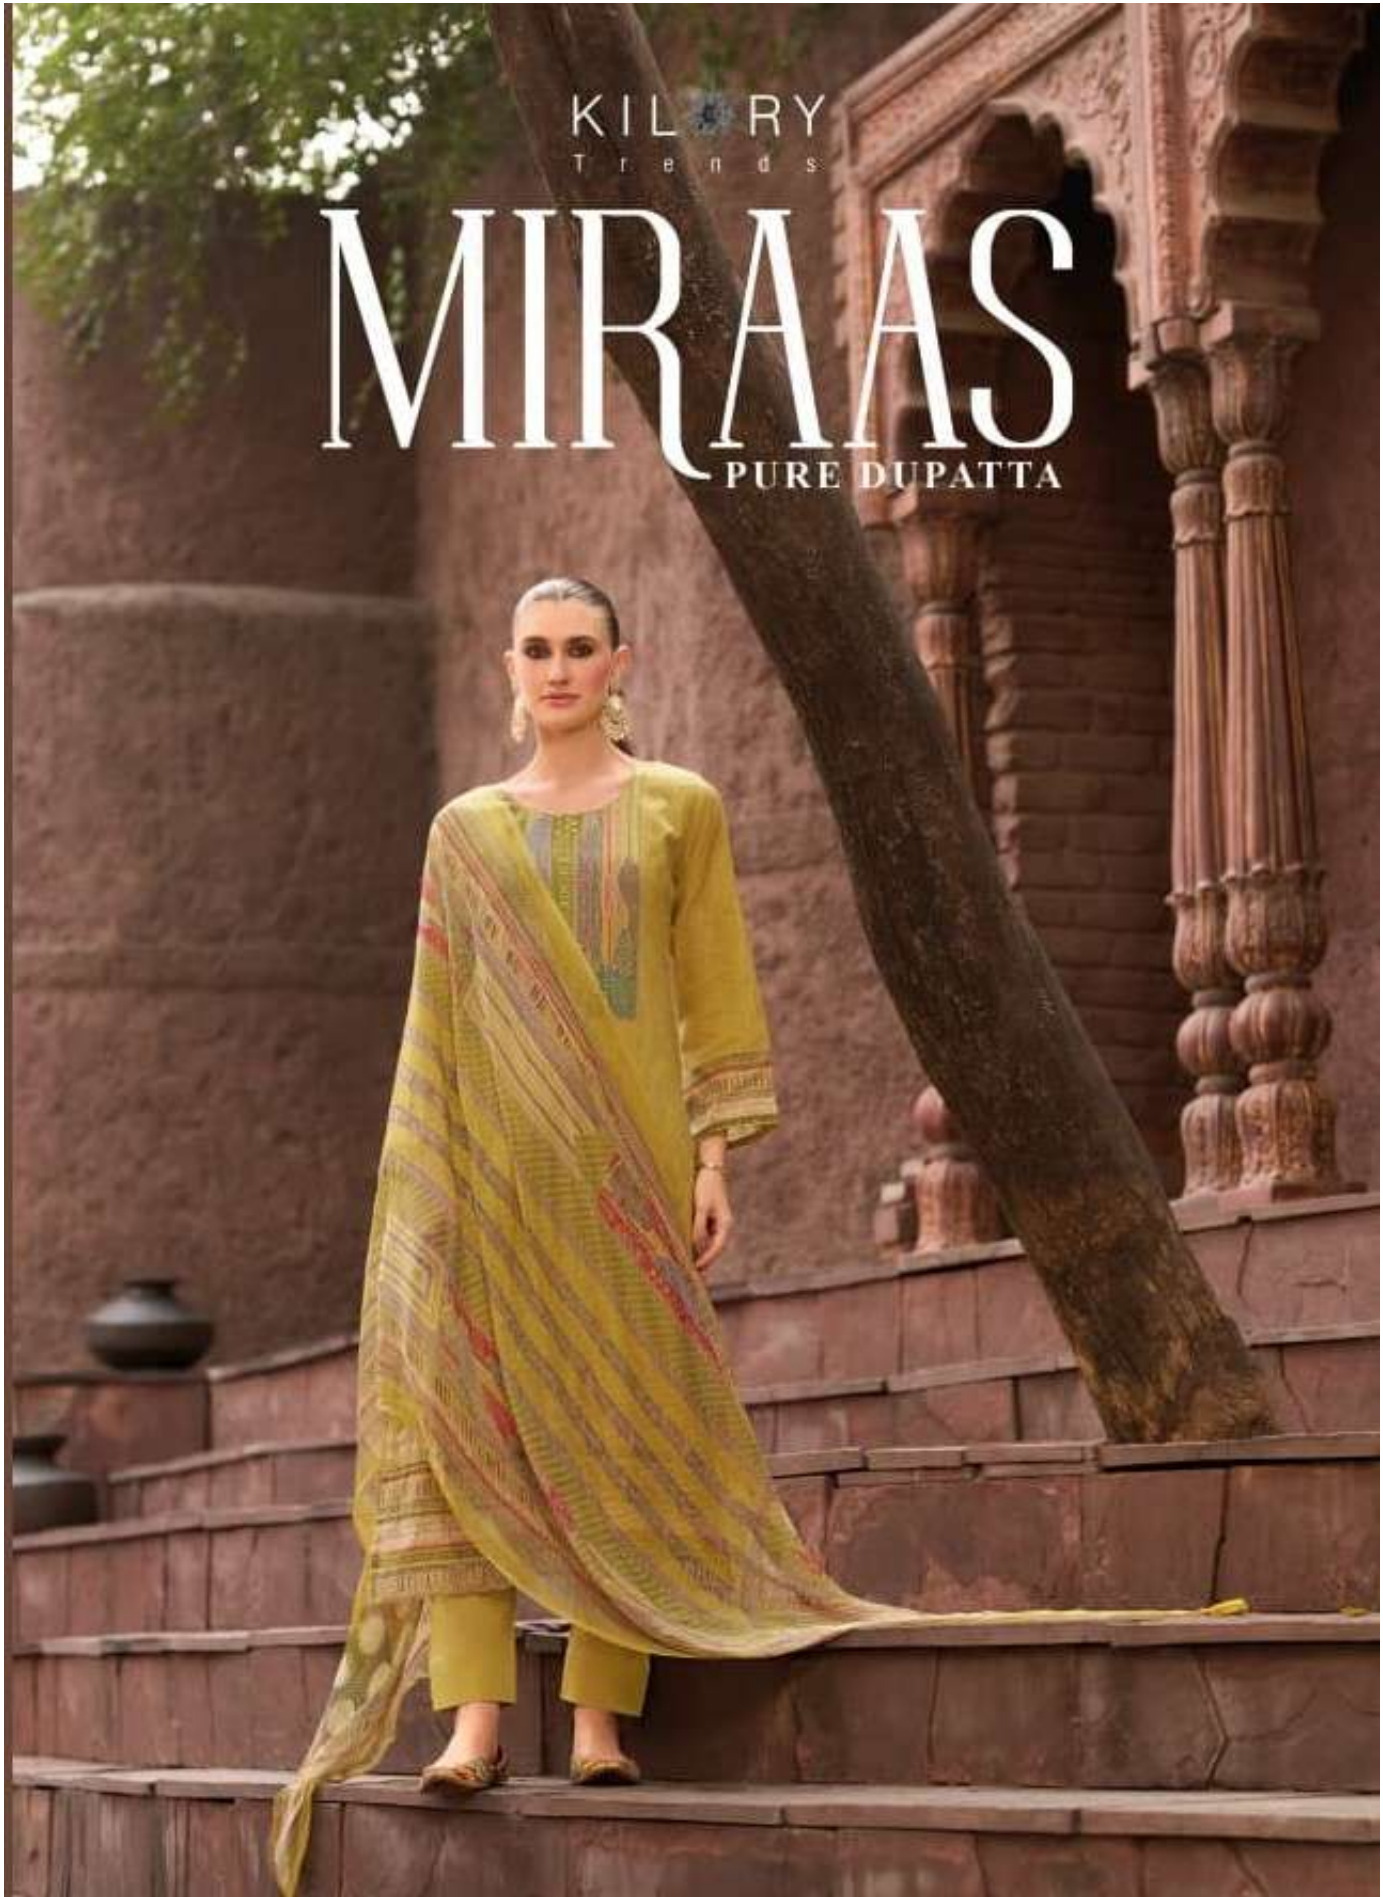

KILORY
Trends

MIRAAAS

PURE DUPATTA

KILORY
Trends

2432

KILORY
Trends

KILORY
Trends

MIRAAS

PURE DUPATTA

DESIGN.NO	PRICE	DESCRIPTION
2431	1195/-	~ TOP ~ SELF WEAVING LAWN COTTON DIGITAL PRINTING WITH HANDWORK ON NECK & EMBROIDERY WORK & LACES ON DAMAN
2432	1195/-	
2433	1195/-	~ BOTTOM ~ PURE COTTON DYED
2434	1195/-	
2435	1195/-	~ DUPATTA ~ PURE GERMAN CHIFFON DIGITAL PRINTING
2436	1195/-	

HSN CODE : 520832

TOTAL AMOUNT : 7170/- +GST

TOTAL PIECES : 06

KILORY
T r e n d s

MIRAAAS

PURE DUPATTA

2434

KILORY
Trends