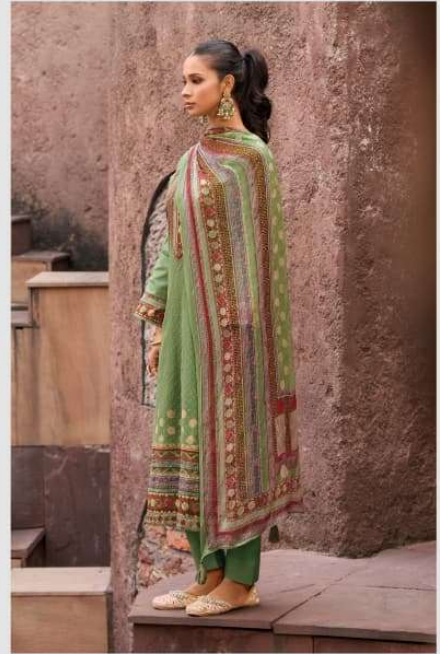

KILORY
Trends

MIRAAAS

PURE DUPATTA

KILORY
Trends

2432

KILORY
Trends

KILORY
Trends

MIRAAS

PURE DUPATTA

DESIGN.NO	PRICE	DESCRIPTION
2431	1195/-	~ TOP ~ SELF WEAVING LAWN COTTON DIGITAL PRINTING WITH HANDWORK ON NECK & EMBROIDERY WORK & LACES ON DAMAN
2432	1195/-	
2433	1195/-	~ BOTTOM ~ PURE COTTON DYED
2434	1195/-	
2435	1195/-	~ DUPATTA ~ PURE GERMAN CHIFFON DIGITAL PRINTING
2436	1195/-	