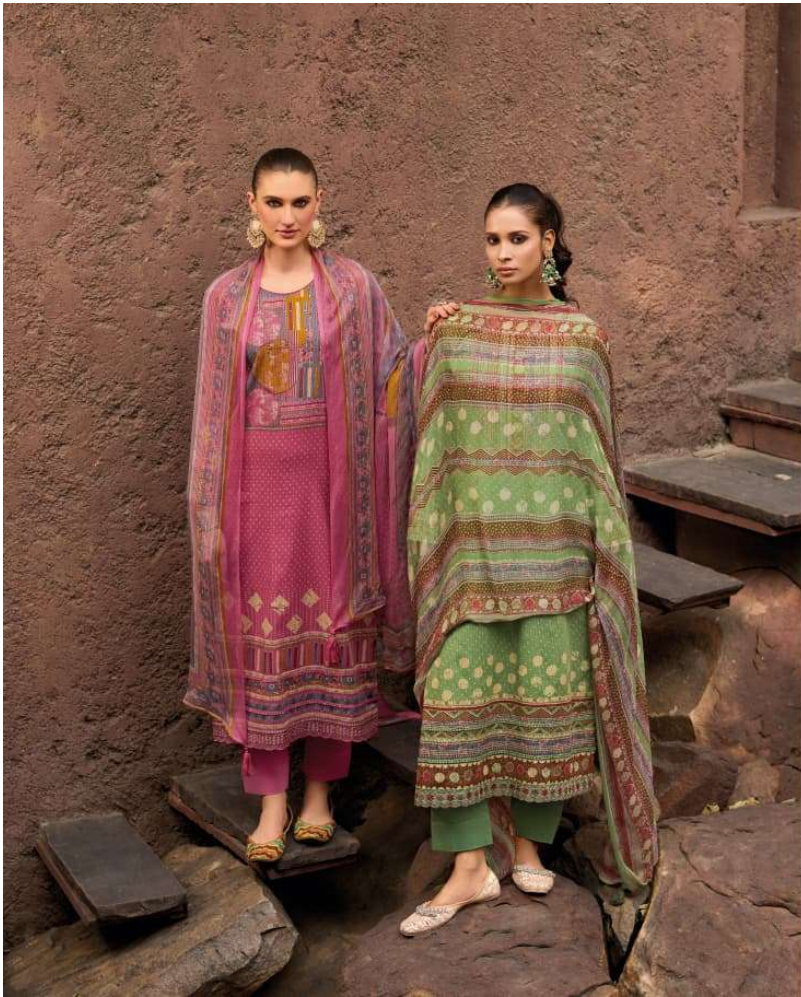

KILORY
Trends

MIRAAAS

PURE DUPATTA

KILORY
Trends

2432

KILORY
Trends

KILORY
Trends

MIRAAS

PURE DUPATTA

DESIGN.NO	PRICE	DESCRIPTION
2431	1195/-	~ TOP ~ SELF WEAVING LAWN COTTON DIGITAL PRINTING WITH HANDWORK ON NECK & EMBROIDERY WORK & LACES ON DAMAN
2432	1195/-	
2433	1195/-	~ BOTTOM ~ PURE COTTON DYED
2434	1195/-	
2435	1195/-	~ DUPATTA ~ PURE GERMAN CHIFFON DIGITAL PRINTING
2436	1195/-	