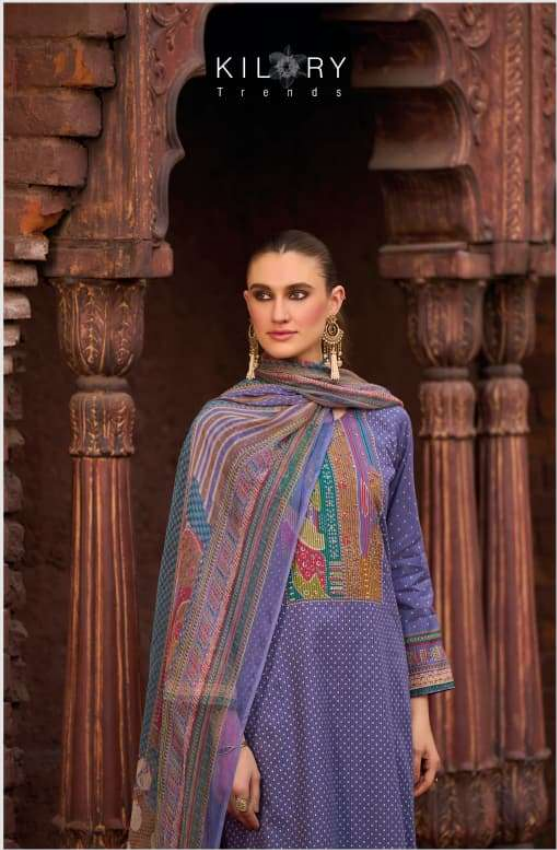

KILORY
Trends

MIRAAAS

PURE DUPATTA

KILORY
Trends

2432

KILORY
Trends

KILORY
Trends

MIRAAS

PURE DUPATTA

DESIGN.NO	PRICE	DESCRIPTION
2431	1195/-	~ TOP ~ SELF WEAVING LAWN COTTON DIGITAL PRINTING WITH HANDWORK ON NECK & EMBROIDERY WORK & LACES ON DAMAN
2432	1195/-	
2433	1195/-	~ BOTTOM ~ PURE COTTON DYED
2434	1195/-	
2435	1195/-	~ DUPATTA ~ PURE GERMAN CHIFFON DIGITAL PRINTING
2436	1195/-	