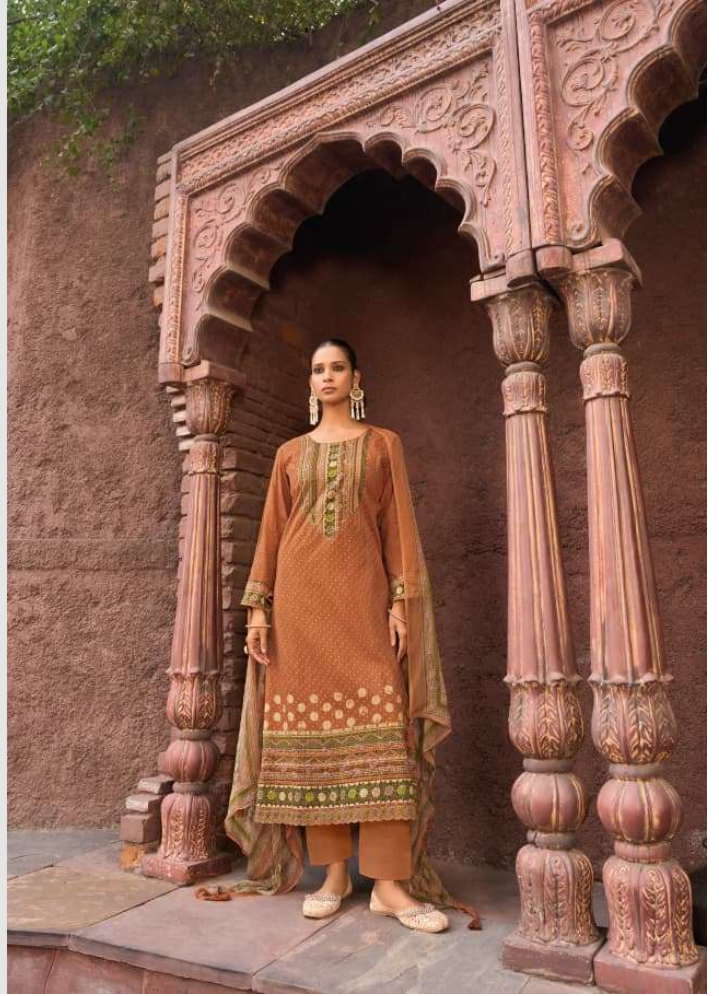

KILORY
Trends