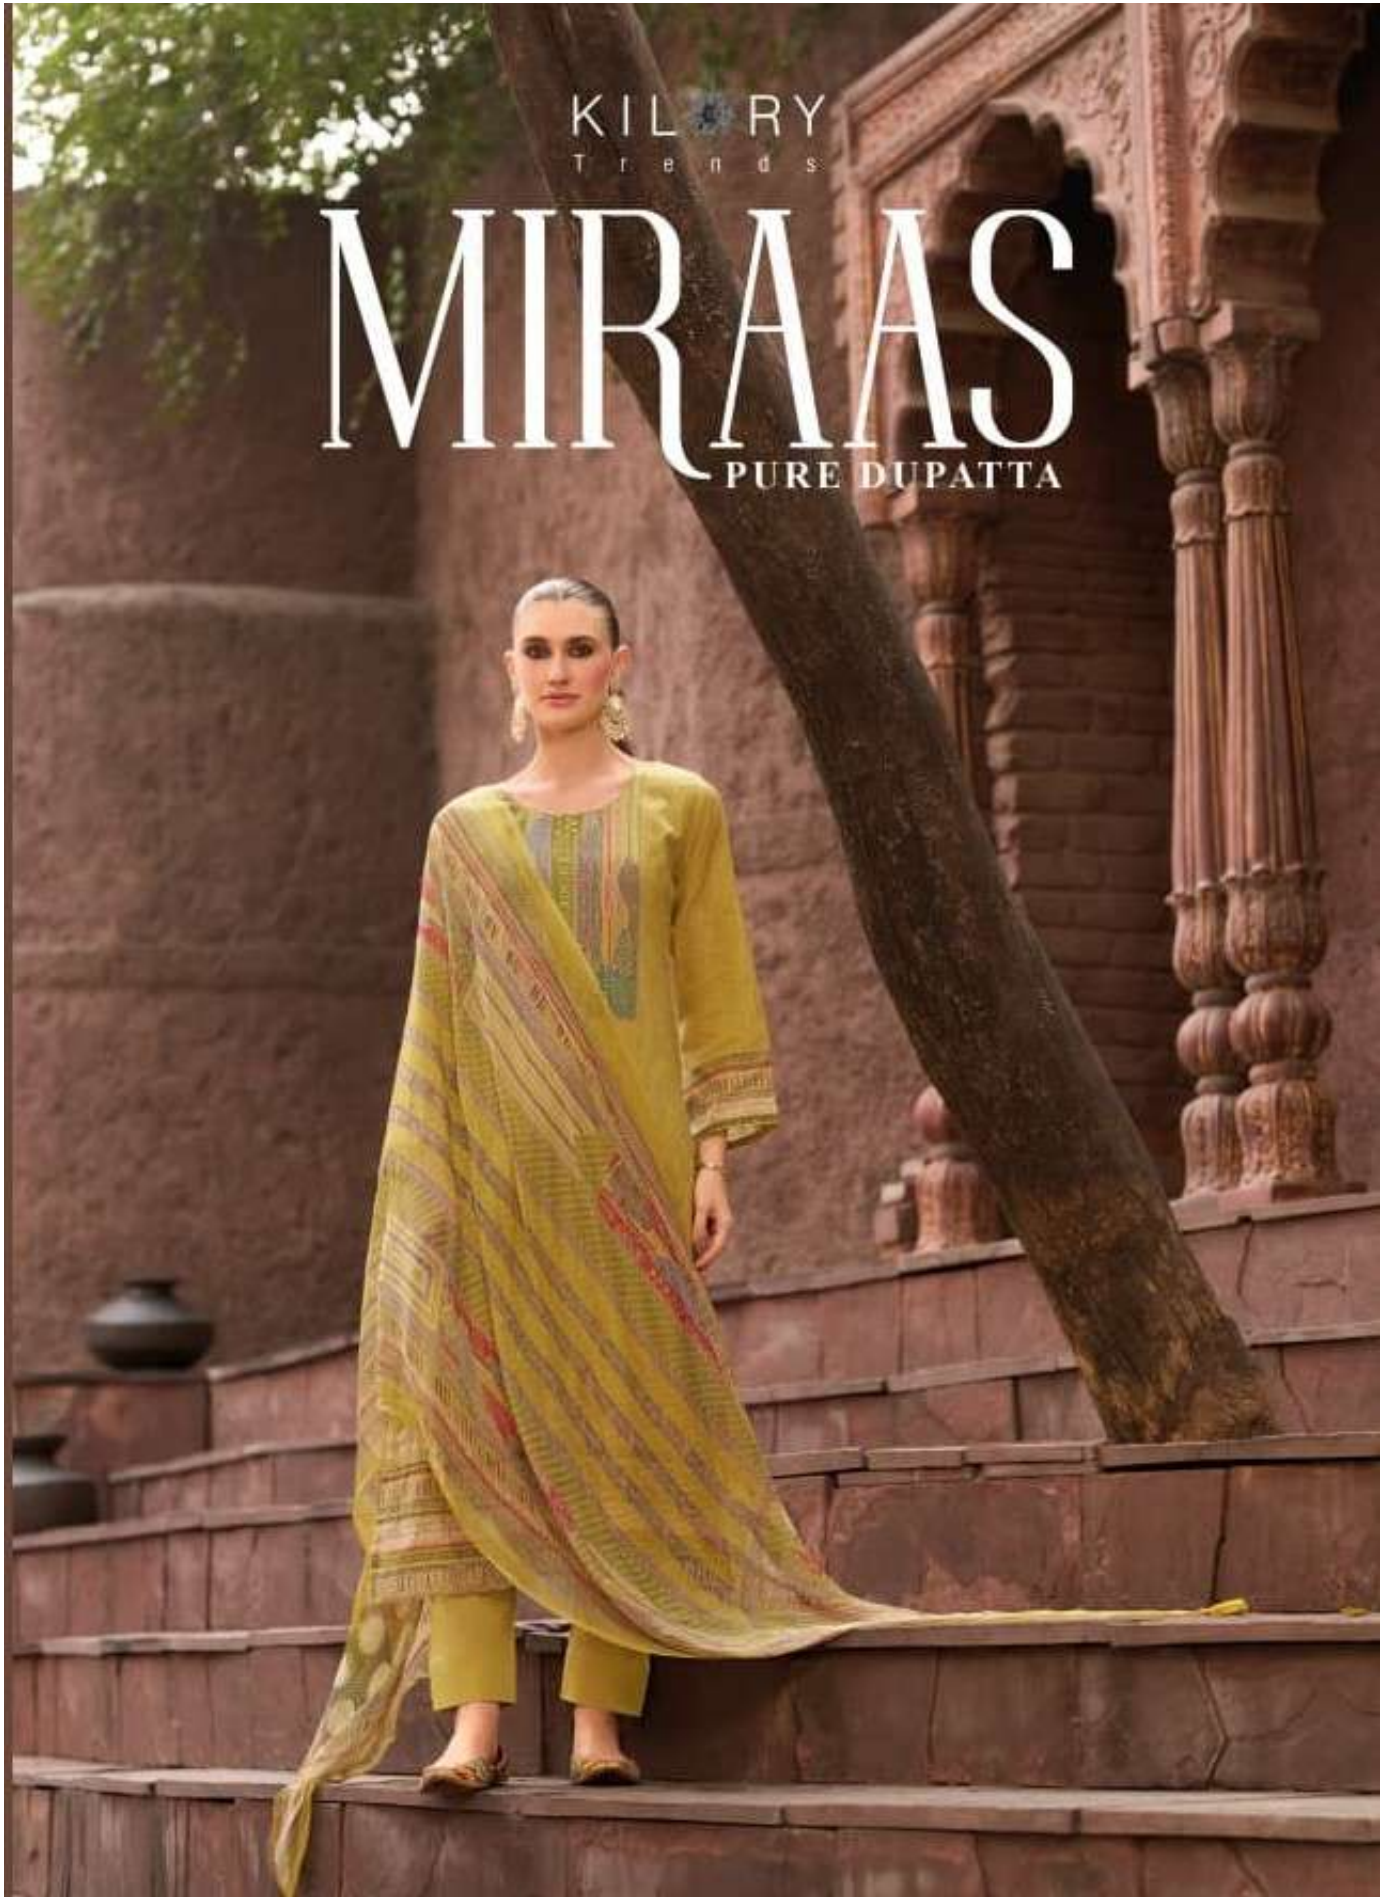

KILORY
Trends

MIRAAAS

PURE DUPATTA