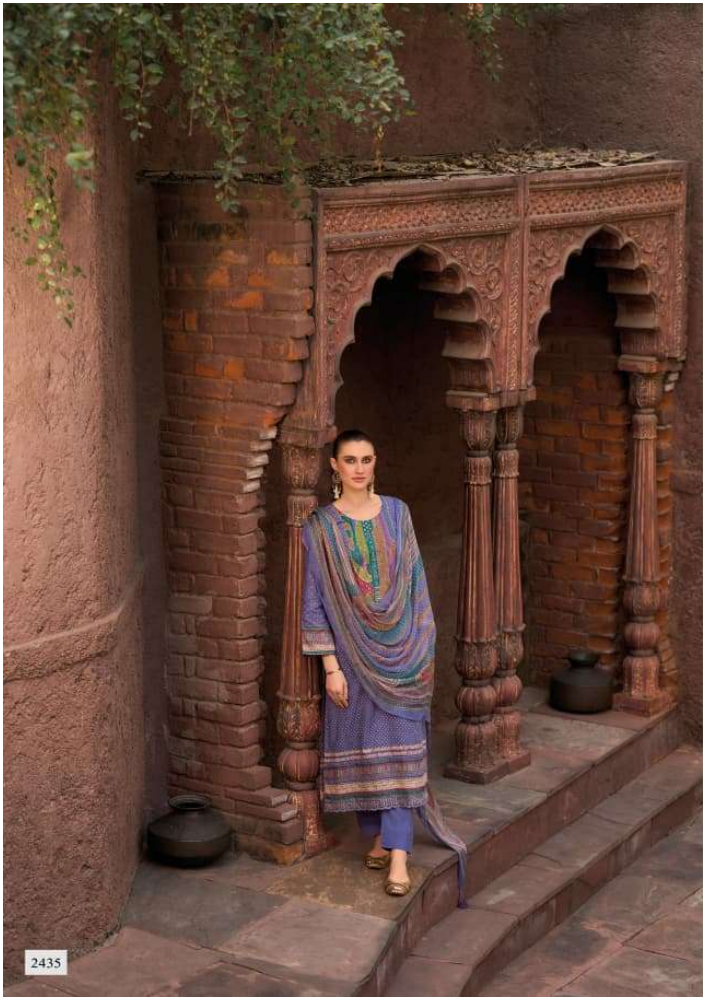

KILORY
Trends

MIRAAAS

PURE DUPATTA

KILORY
Trends

2432

KILORY
Trends

KILORY
Trends

MIRAAS

PURE DUPATTA

DESIGN.NO	PRICE	DESCRIPTION
2431	1195/-	~ TOP ~ SELF WEAVING LAWN COTTON DIGITAL PRINTING WITH HANDWORK ON NECK & EMBROIDERY WORK & LACES ON DAMAN
2432	1195/-	
2433	1195/-	~ BOTTOM ~ PURE COTTON DYED
2434	1195/-	
2435	1195/-	~ DUPATTA ~ PURE GERMAN CHIFFON DIGITAL PRINTING
2436	1195/-	