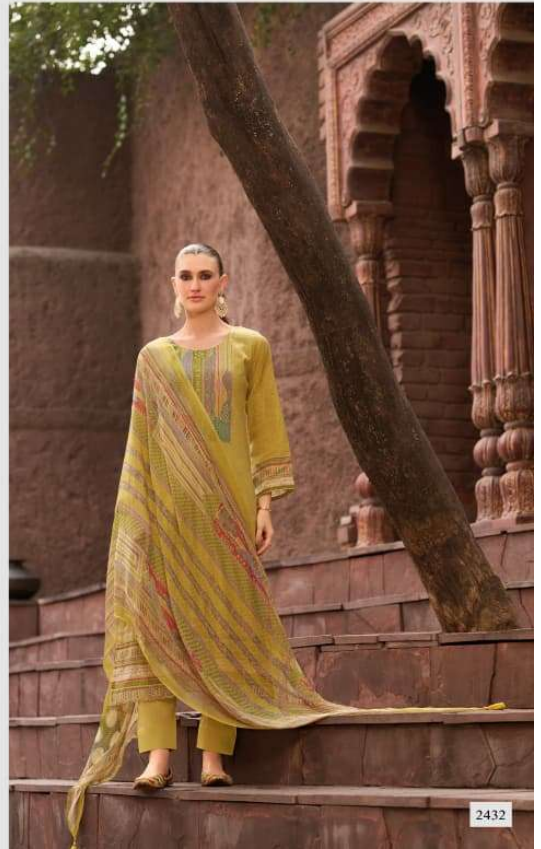

KILORY
Trends

MIRAAAS

PURE DUPATTA

KILORY
Trends

2432

KILORY
Trends

KILORY
Trends

MIRAAS

PURE DUPATTA

DESIGN.NO	PRICE	DESCRIPTION
2431	1195/-	~ TOP ~ SELF WEAVING LAWN COTTON DIGITAL PRINTING WITH HANDWORK ON NECK & EMBROIDERY WORK & LACES ON DAMAN
2432	1195/-	
2433	1195/-	~ BOTTOM ~ PURE COTTON DYED
2434	1195/-	
2435	1195/-	~ DUPATTA ~ PURE GERMAN CHIFFON DIGITAL PRINTING
2436	1195/-	