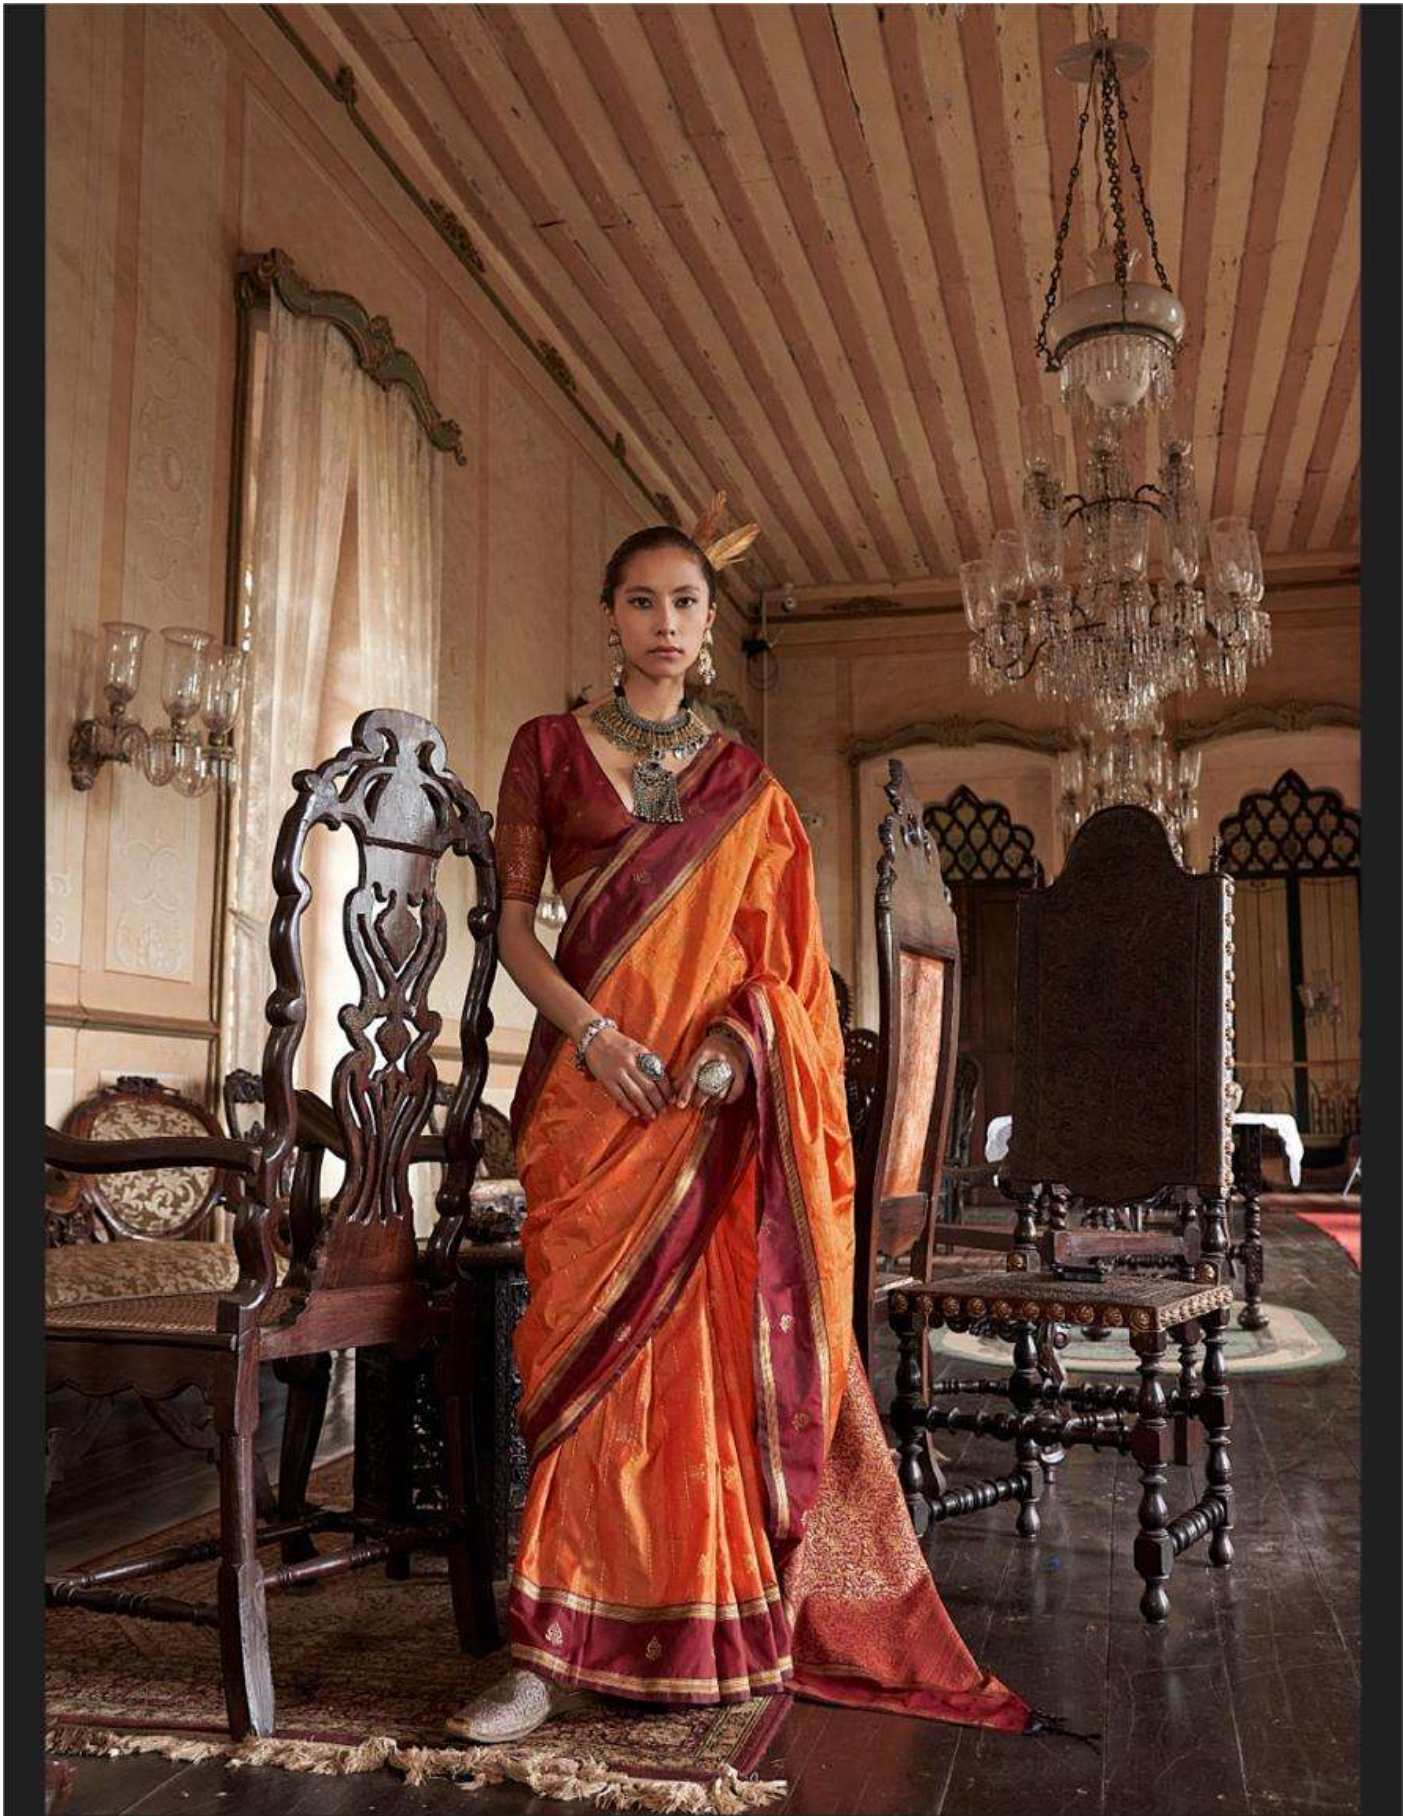

KILKARI किलकारी
TUSSAR SILK HANDLOOM WEAVING

417005

RAJTEX
Selection
Print sarees | Lehengas | Silk sarees

KILKARI किलकारी
TUSSAR SILK HANDLOOM WEAVING

417001

RAJTEX
Authentic
PURE SILK | LIFESTYLE | SILK WEAVE