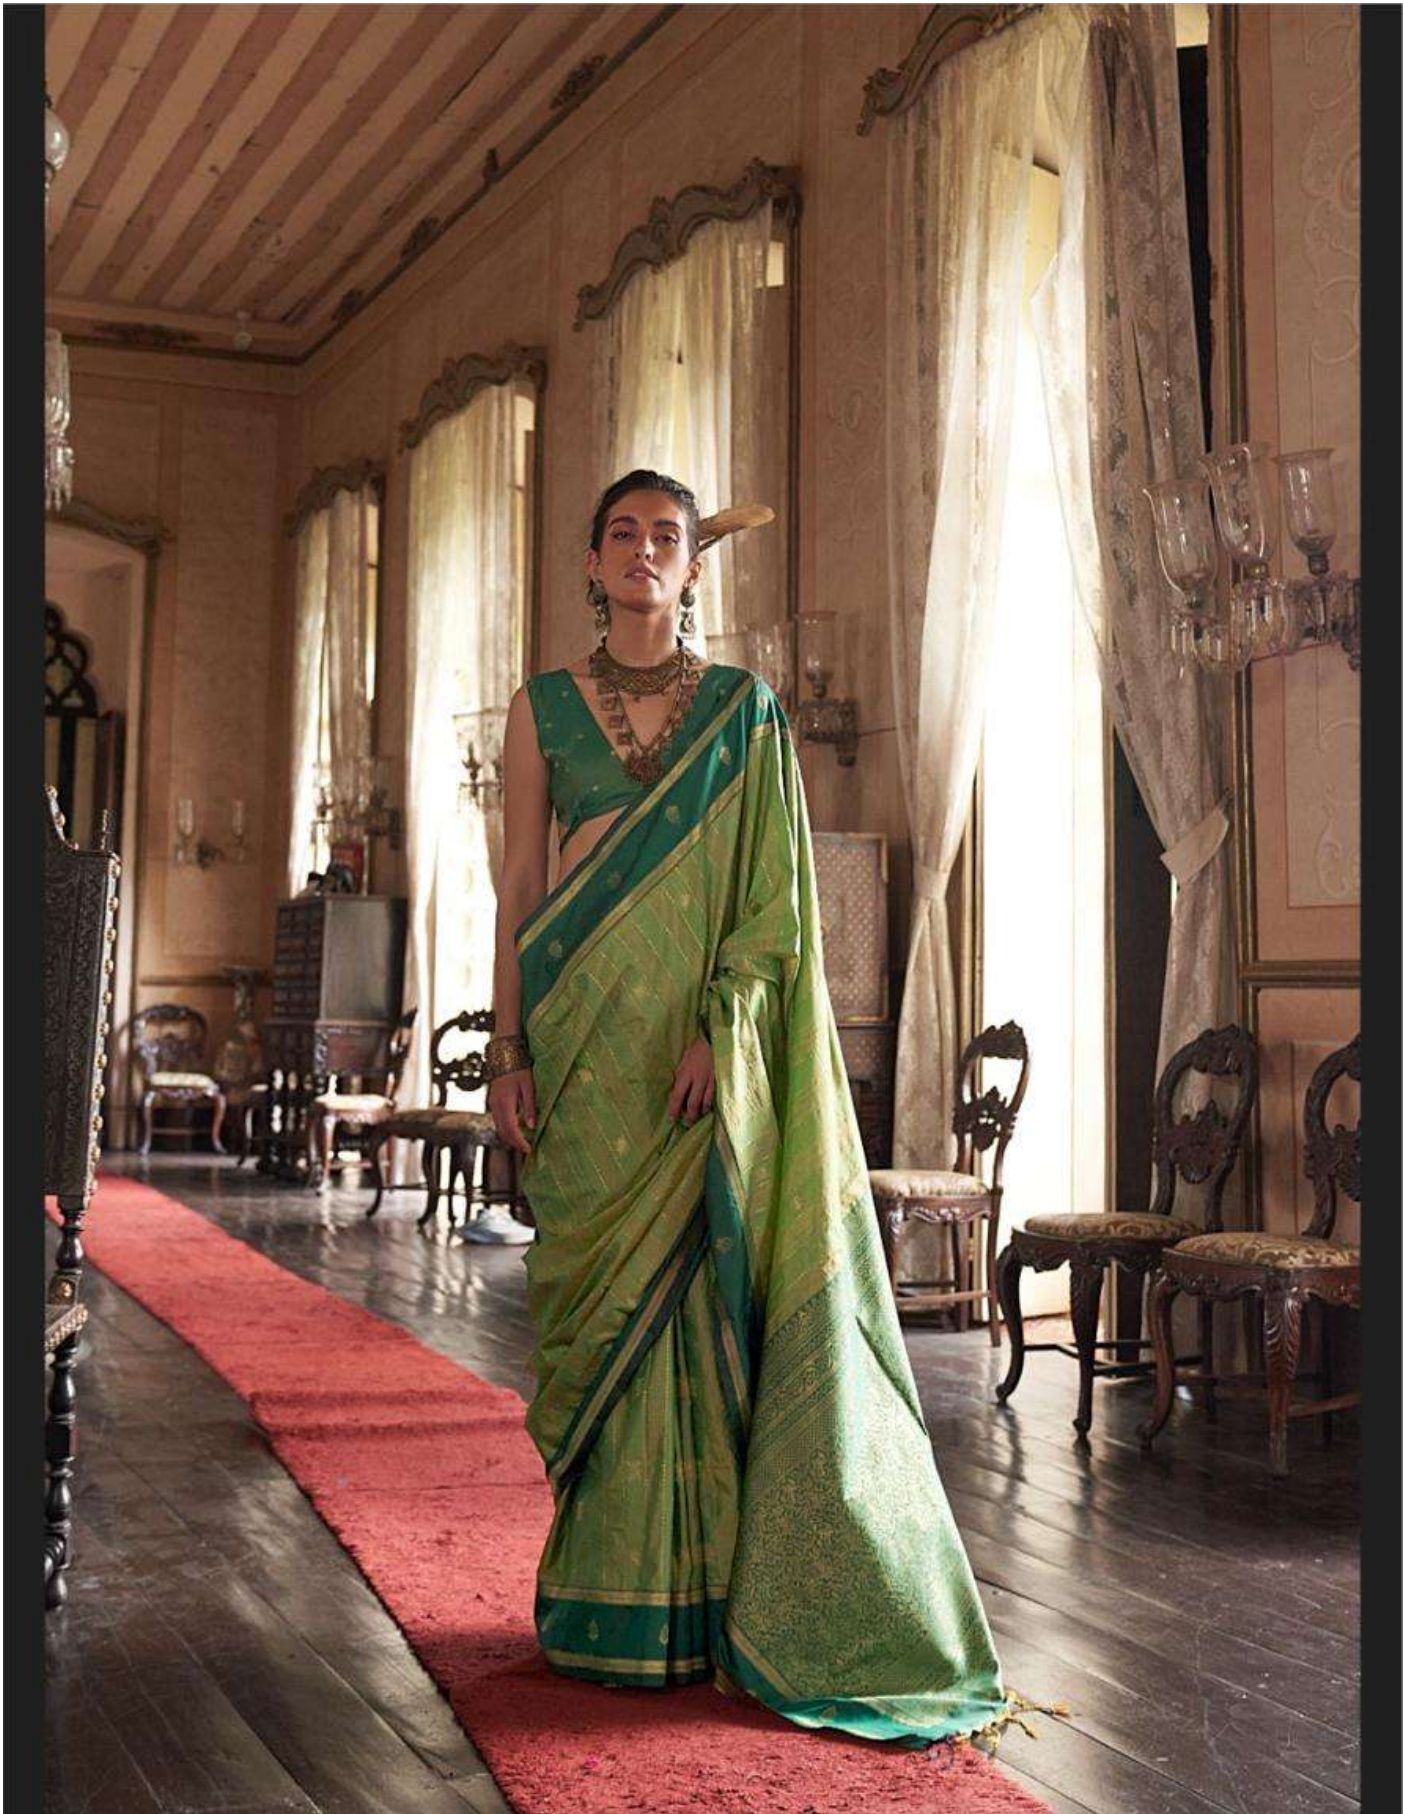

RAJTEX
Selection
Print sarees | Lehengas | Silk sarees

KILKARI किलकारी
TUSSAR SILK HANDLOOM WEAVING

417001