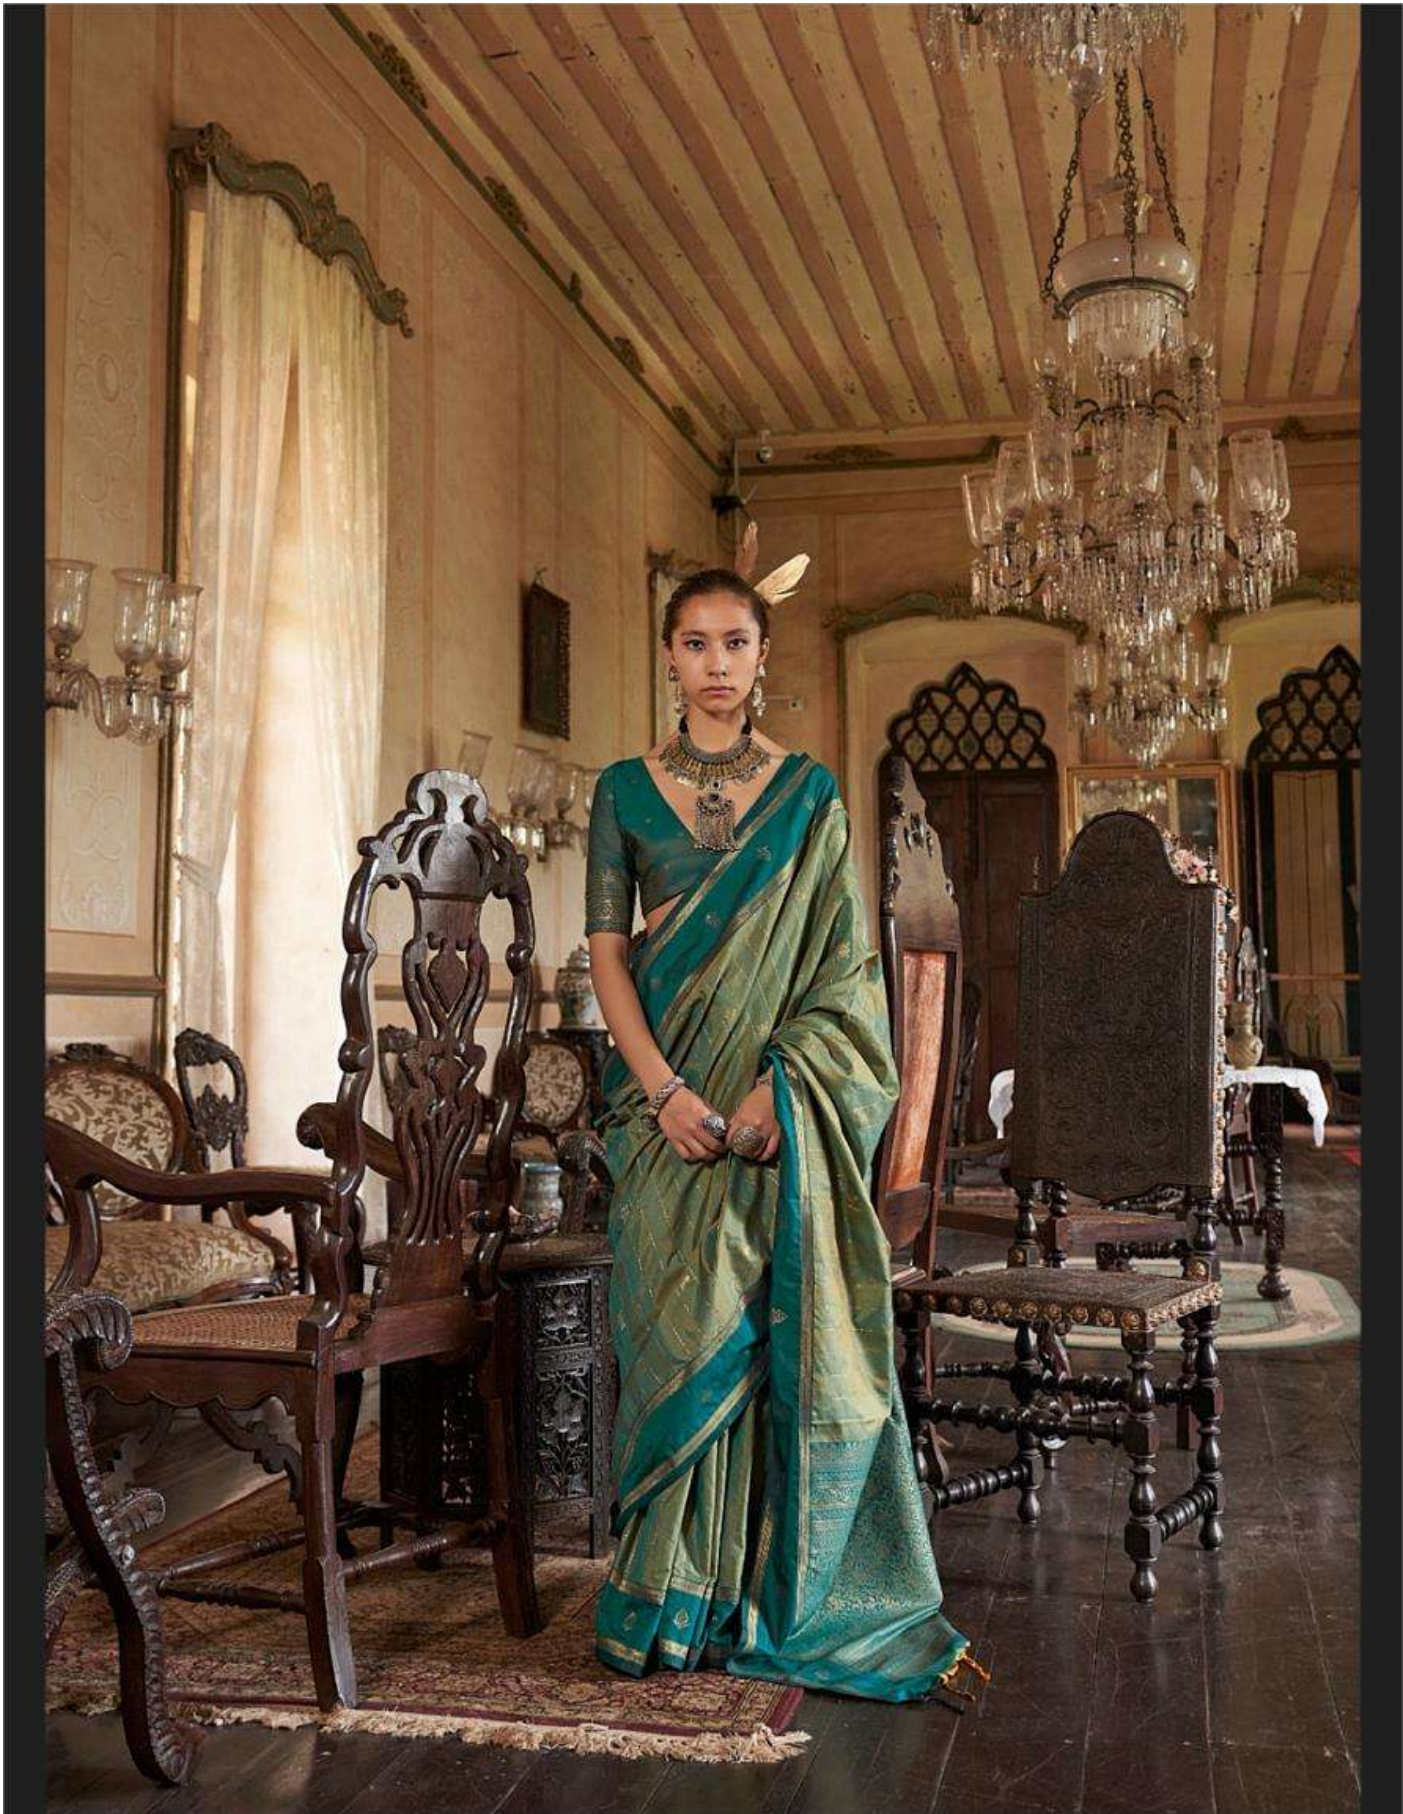

RAJTEX
Quality
First class | Lifelong | Silk sarees

KILKARI किलकारी
TUSSAR SILK HANDLOOM WEAVING

417004