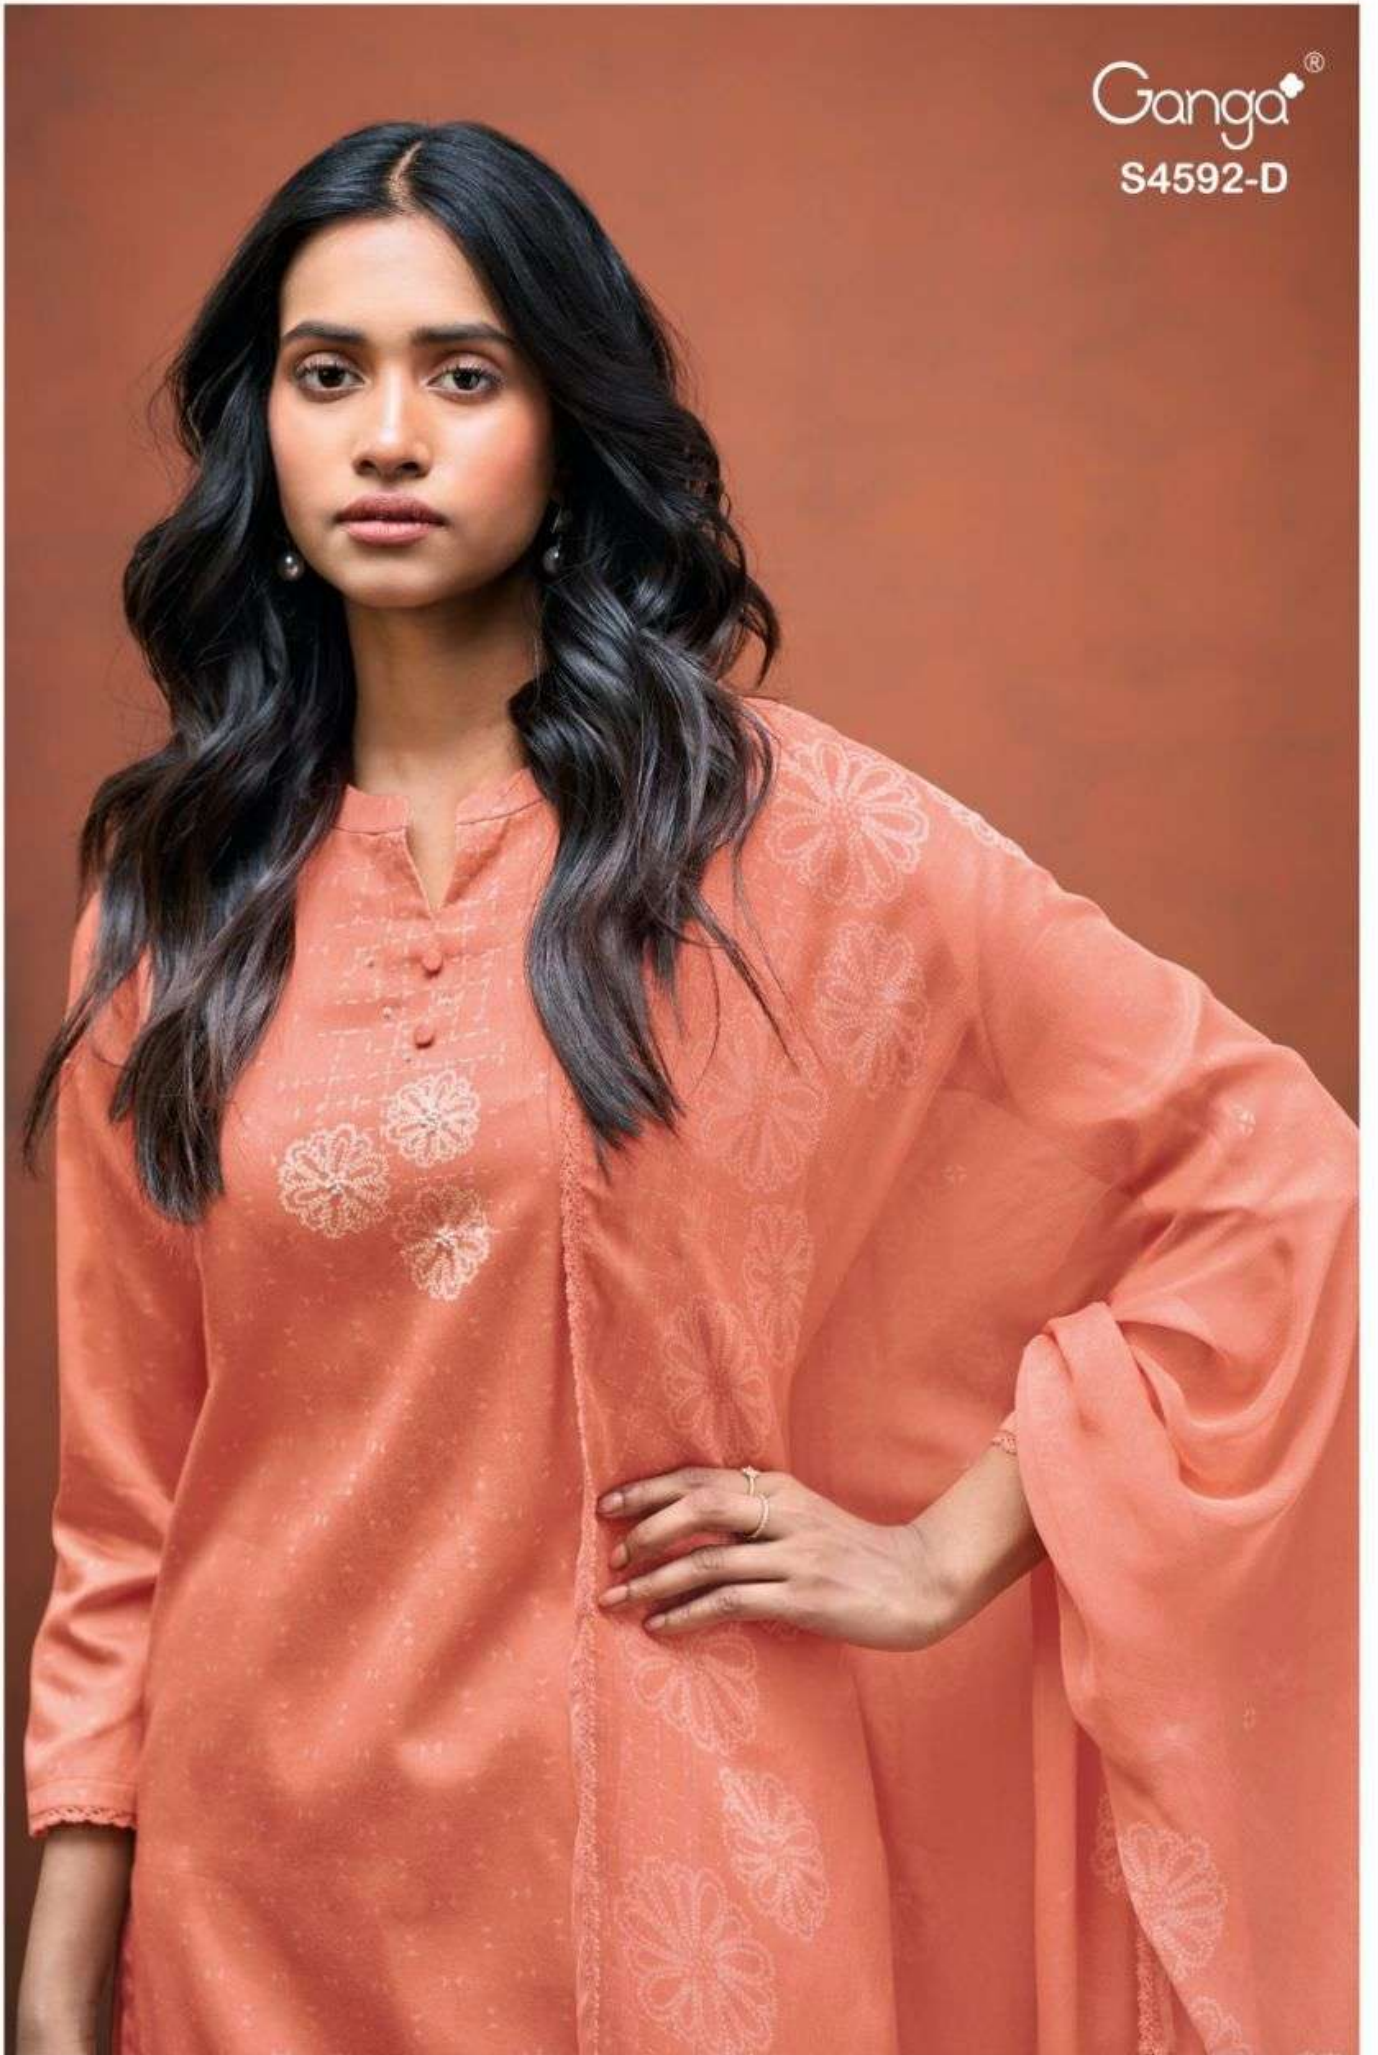

Ganga®
S4592-C

Ganga®
S4592-C

Ganga®
S4592-D

Ganga[®]
S4592-C

S4592-C

S4592-D

Ganga®
Girel
S4592- A/B/C/D

Ganga[®]
S4592-D

PRODUCT NAME	<i>GIREL</i>
D.NO.	S4592
DESCRIPTION	TOP PREMIUM COTTON SATIN PRINTED WITH HAND WORK, CROCHET LACE BORDER. BOTTOM PREMIUM COTTON SATIN SOLID COLOR. DUPATTA PREMIUM PURE CHIFFON PRINTED WITH CROCHET LACE BORDER.
HSN CODE	520851
WHOLESALE PRICE	1705/- EACH+GST(EXTRA) <i>MOQ : 64 PCS</i>