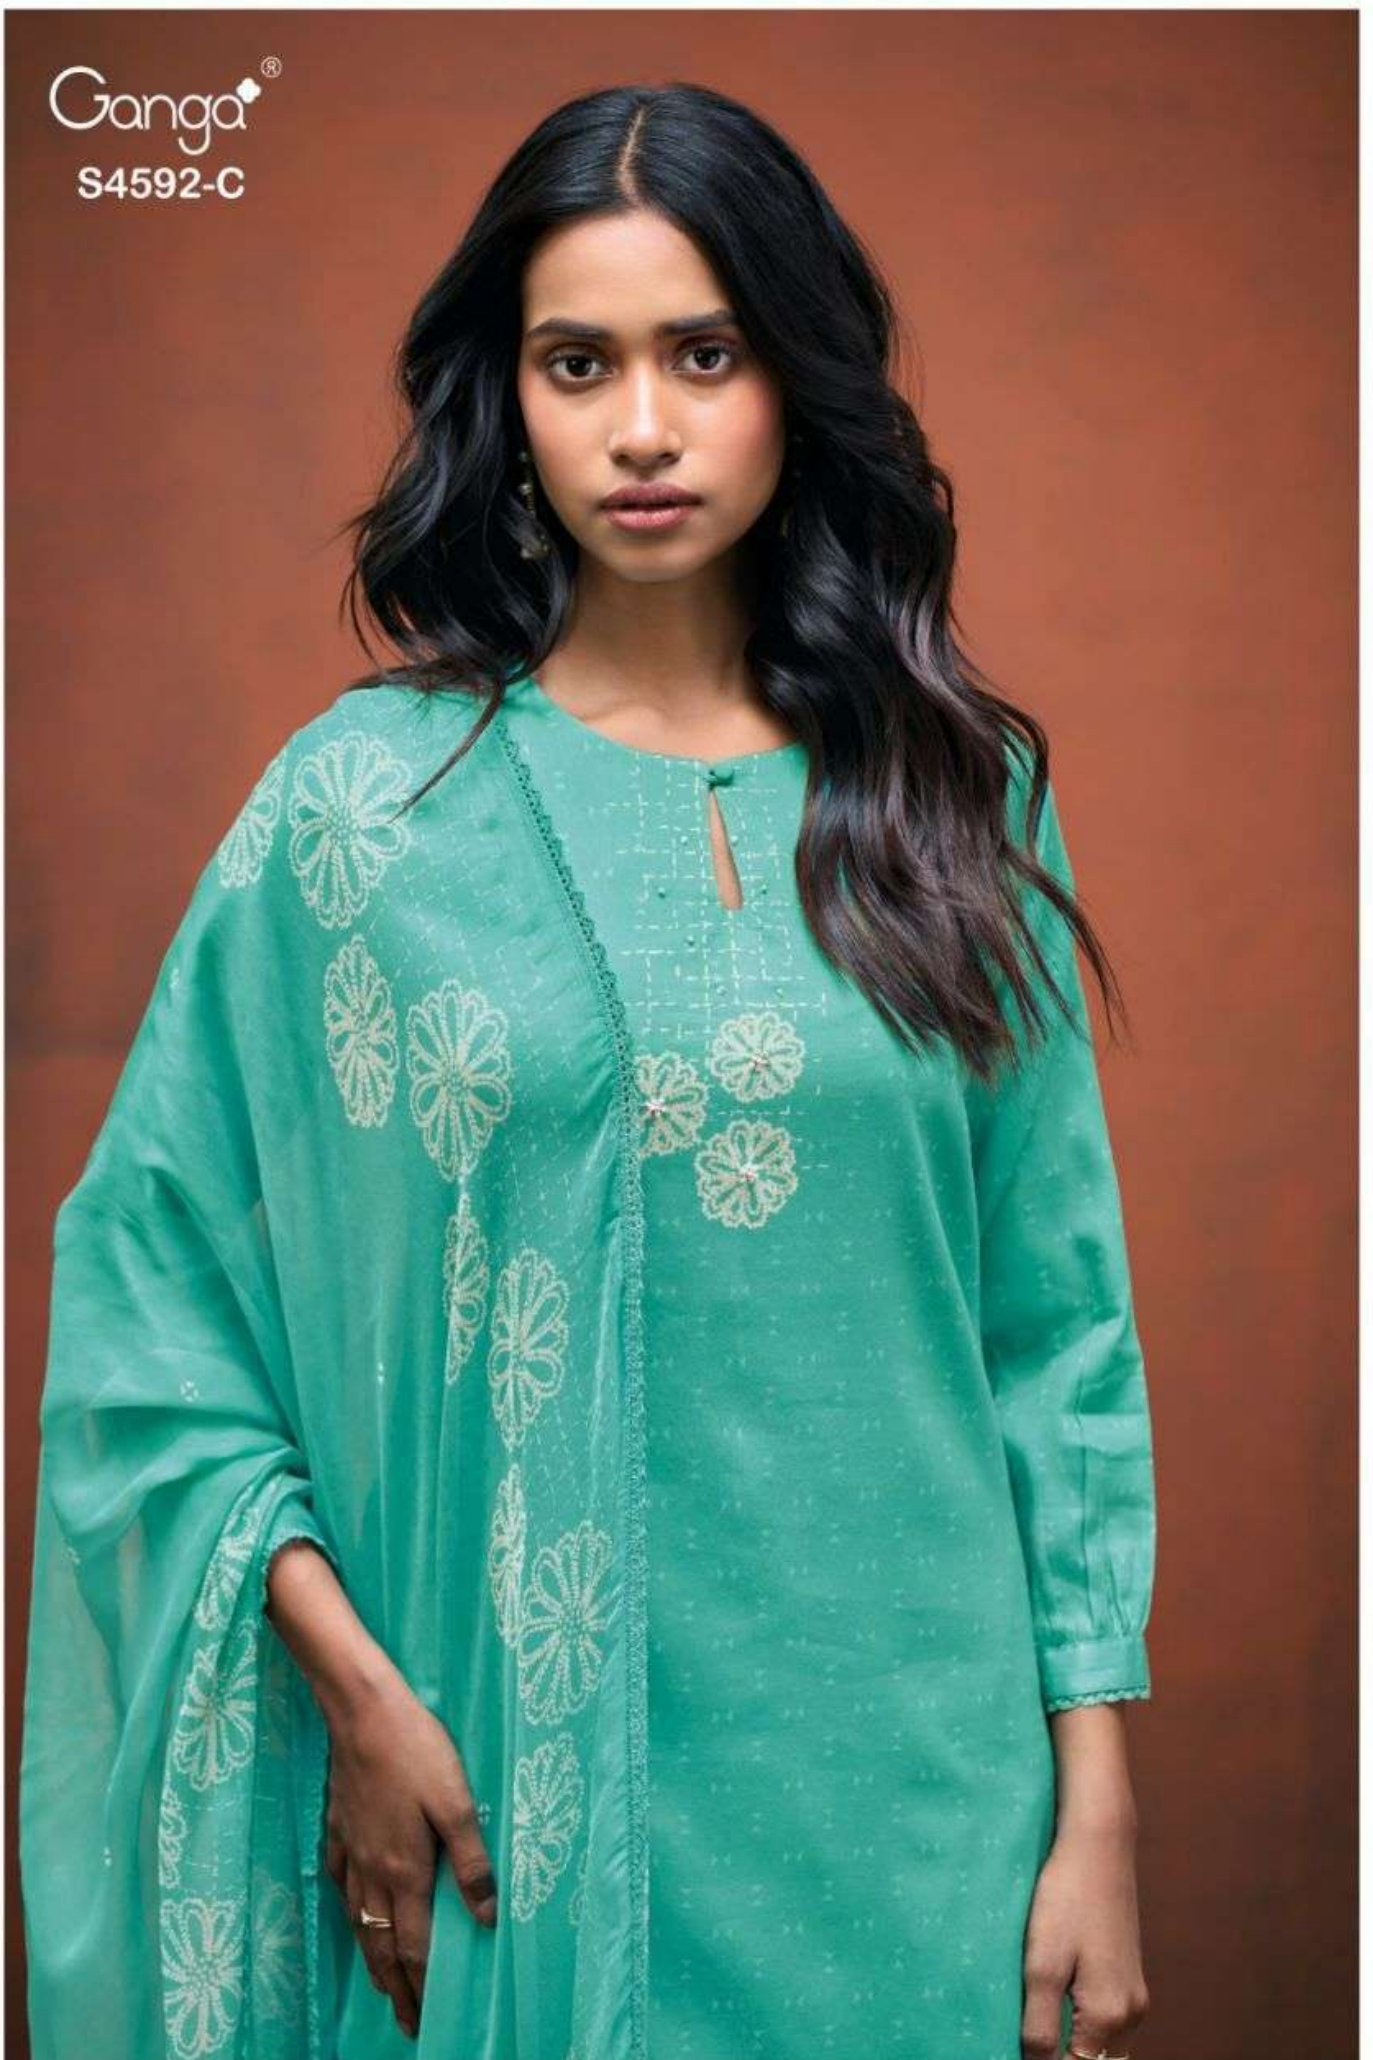

Ganga®
S4592-C

Ganga®
S4592-C

Ganga®
S4592-D

Ganga[®]
S4592-C

S4592-C

S4592-D

Ganga®
Girel
S4592- A/B/C/D

Ganga[®]
S4592-D

PRODUCT NAME	<i>GIREL</i>
D.NO.	S4592
DESCRIPTION	TOP PREMIUM COTTON SATIN PRINTED WITH HAND WORK, CROCHET LACE BORDER. BOTTOM PREMIUM COTTON SATIN SOLID COLOR. DUPATTA PREMIUM PURE CHIFFON PRINTED WITH CROCHET LACE BORDER.
HSN CODE	520851
WHOLESALE PRICE	1705/- EACH+GST(EXTRA) <i>MOQ : 64 PCS</i>