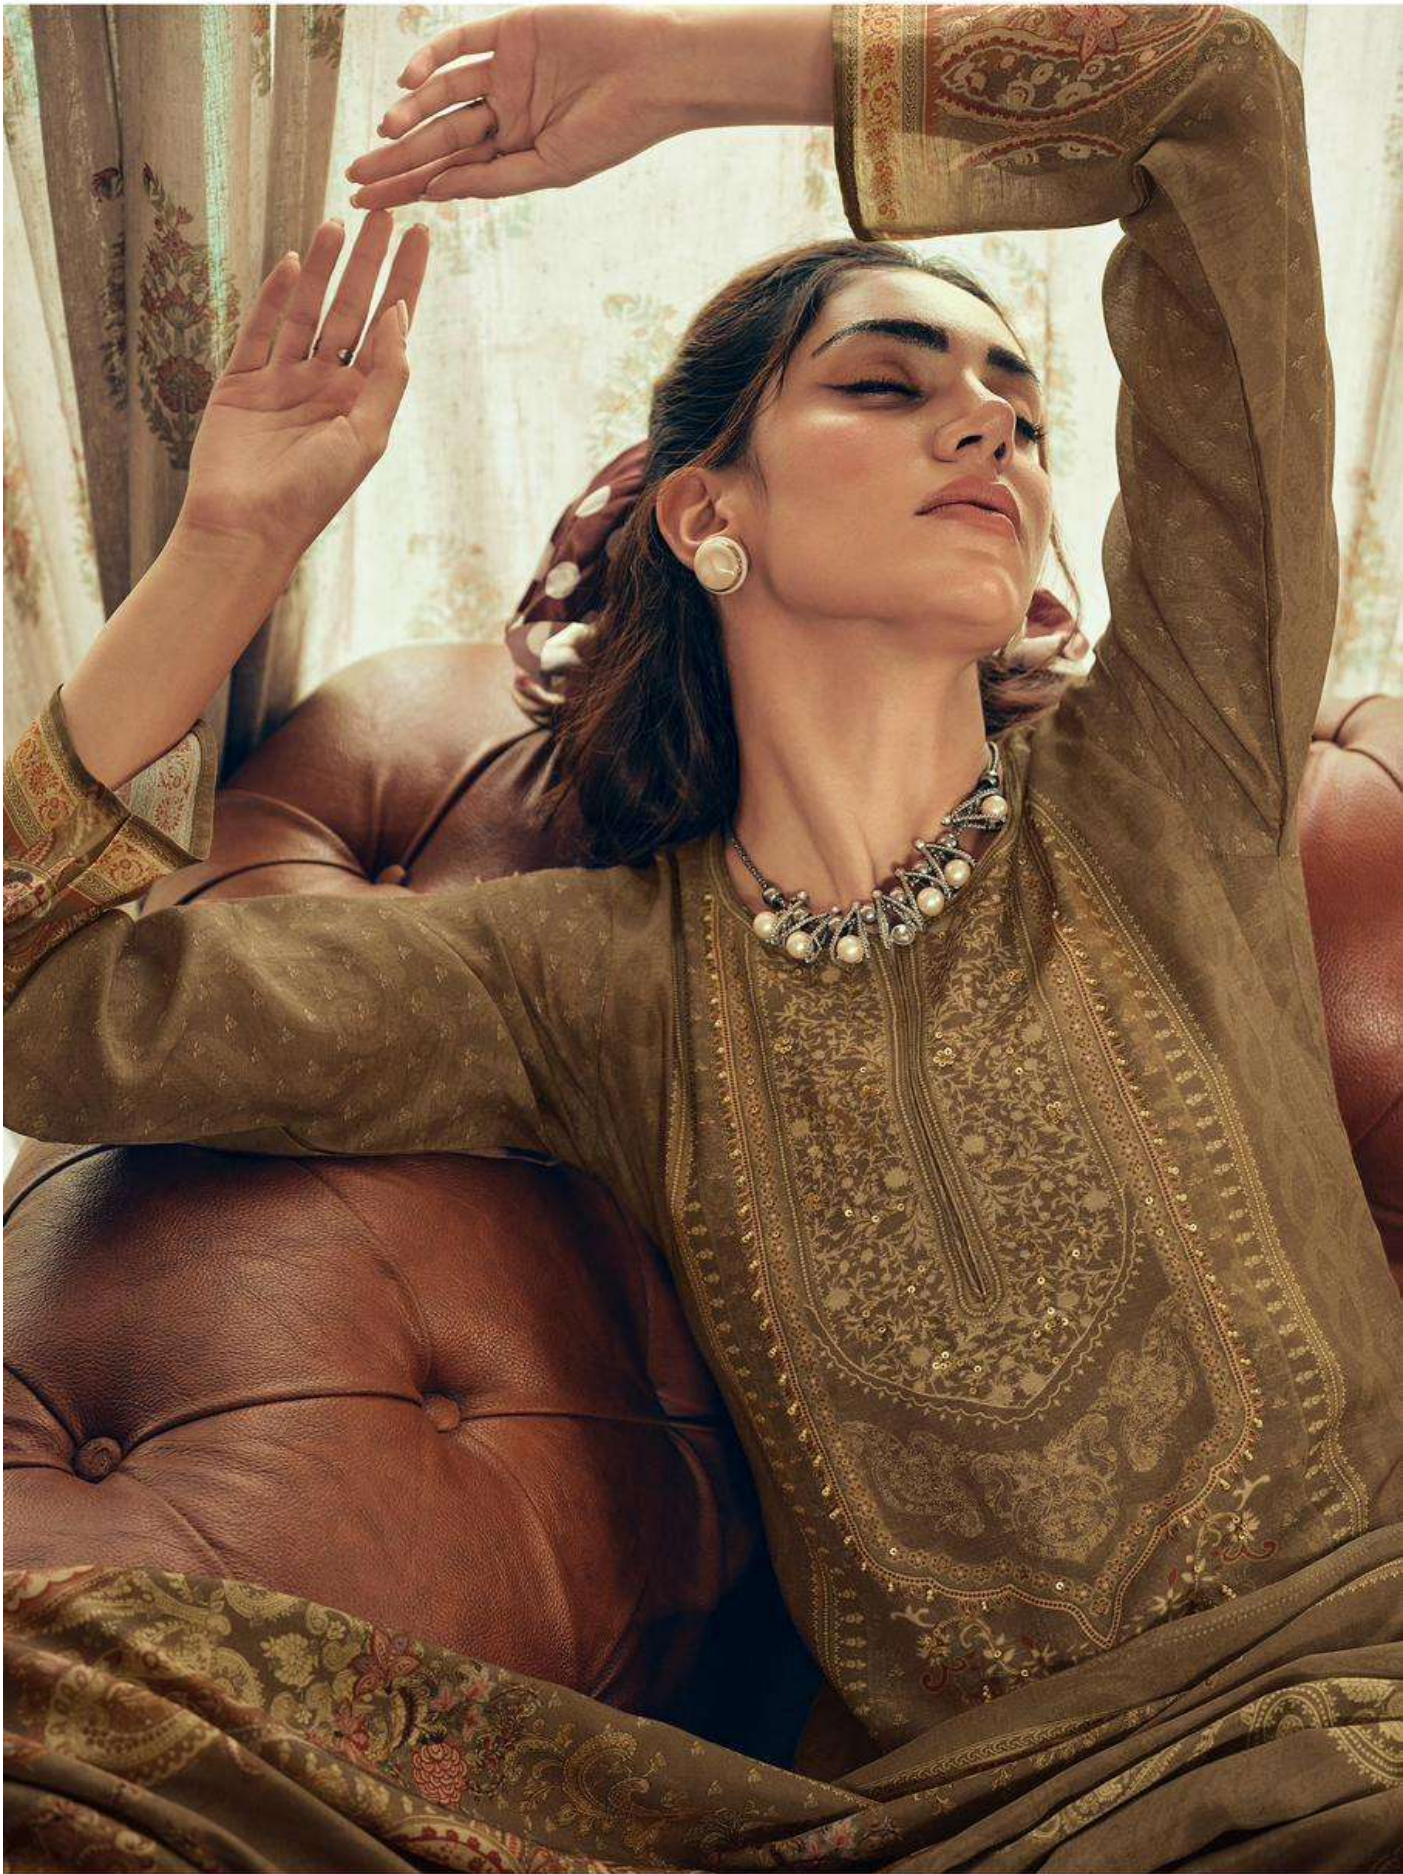

MANN RASIYA  
**Magic**

MANN RASIYA  
**Magic**

MANN RASIYA

"Cool, chic, and effortlessly stylish – summer fashion at its best!"

3136

MANN RASIYA

"Embrace the sun in style -  
where comfort meets elegance in every summer look."

◆◆ 3137

MANN RASIYA

"Breeze through summer with timeless fashion —  
*light, bright, and always on point.*"

3138 ◆◆

MANN RASIYA

"From warm days to cool nights - summer fashion that keeps you chic all season long."