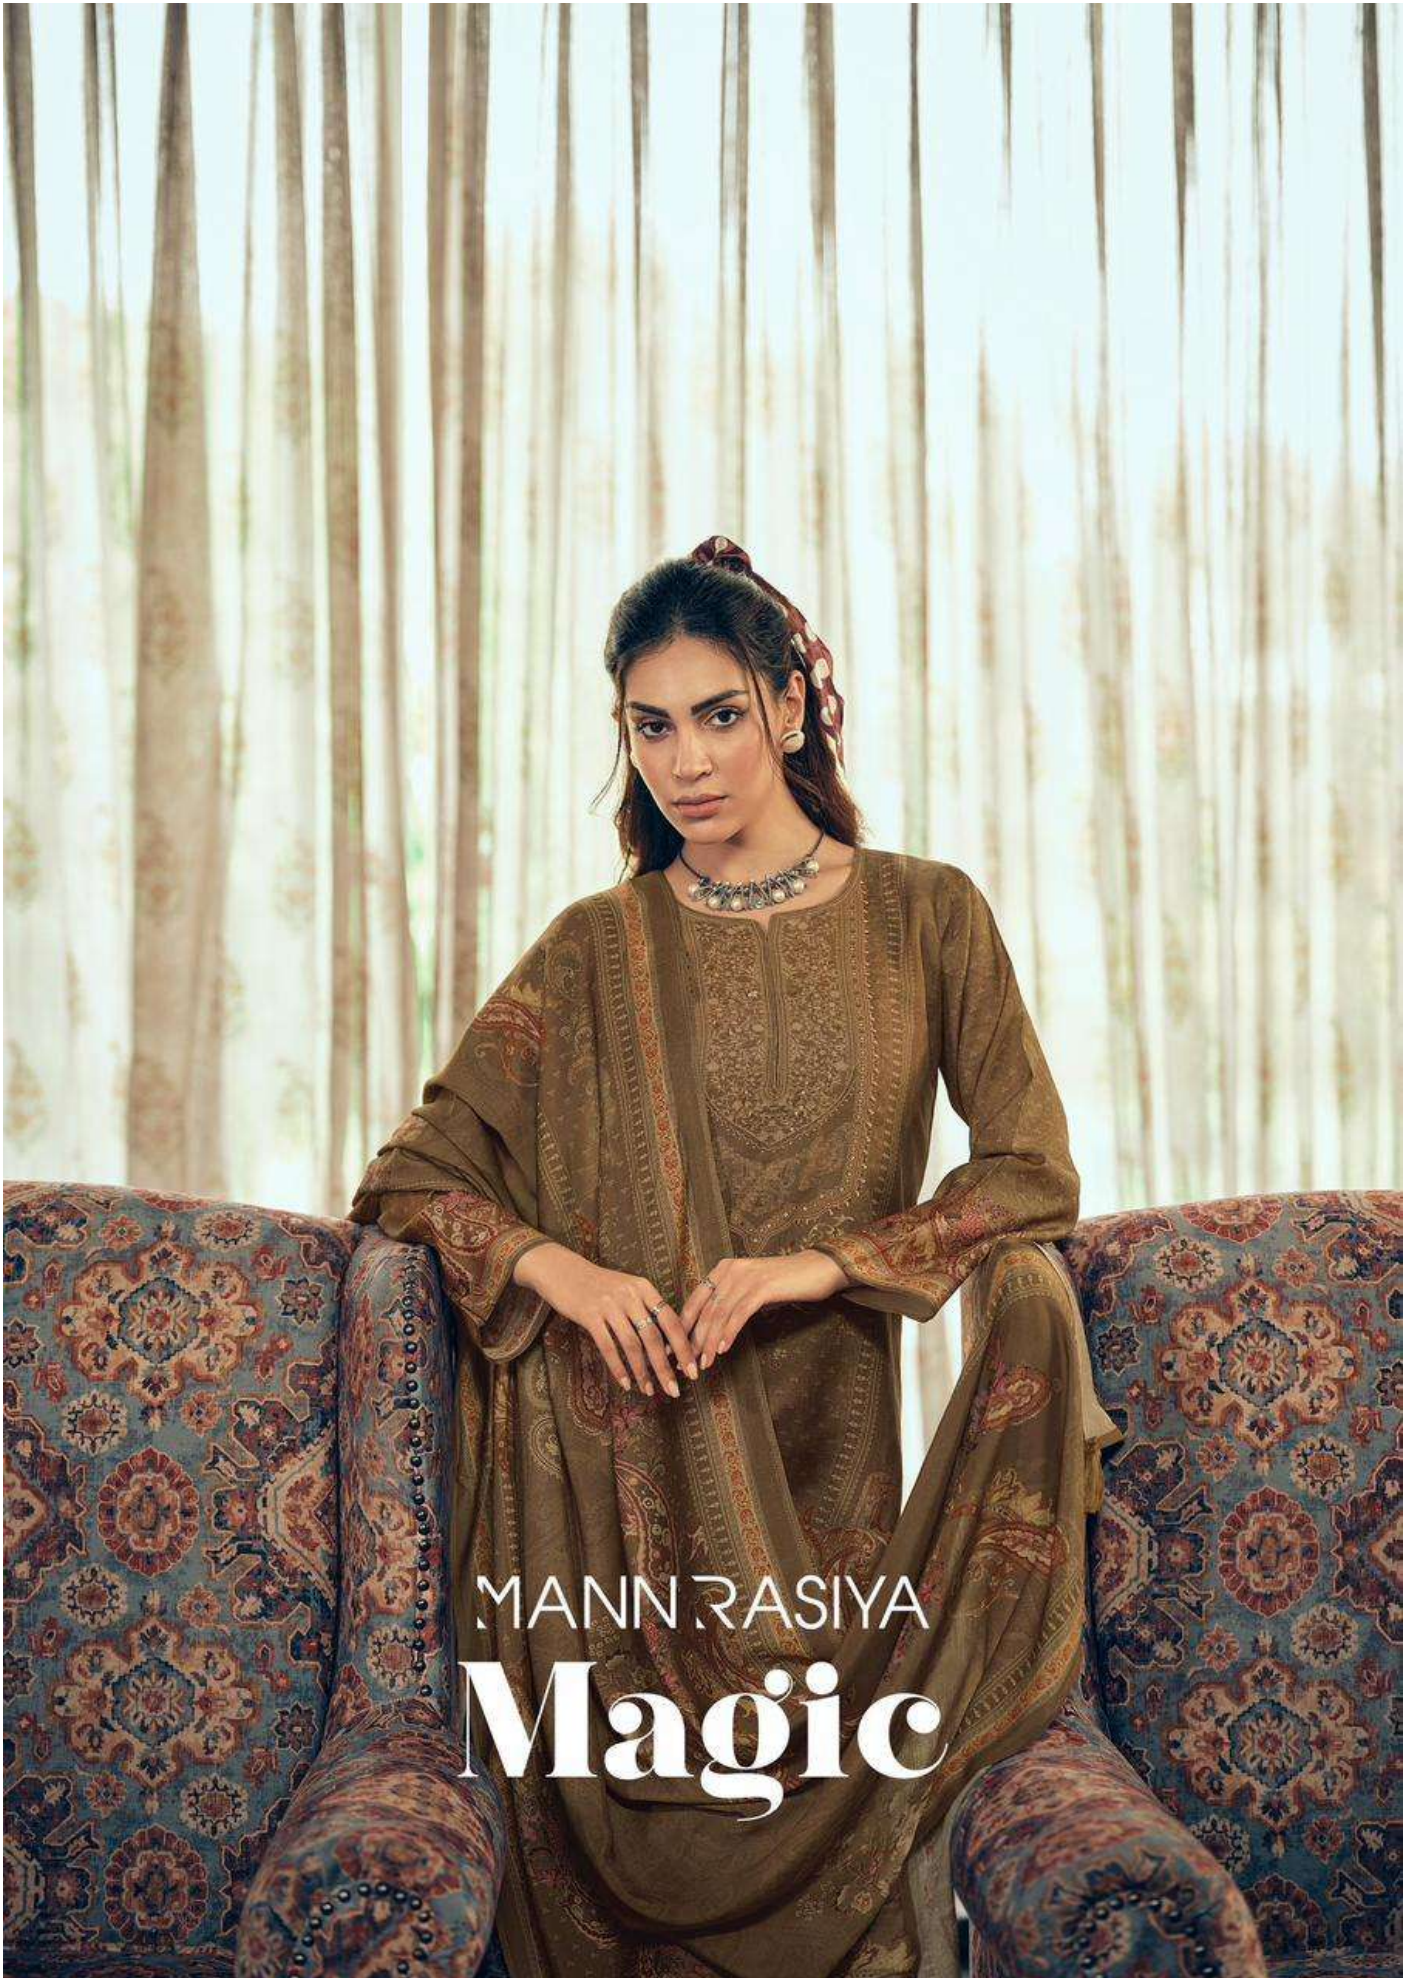

MANN RASIYA  
**Magic**

MANN RASIYA  
**Magic**

MANN RASIYA

"Cool, chic, and effortlessly stylish – summer fashion at its best!"

3136

MANN RASIYA

"Embrace the sun in style -  
where comfort meets elegance in every summer look."

◆◆ 3137

MANN RASIYA

"Breeze through summer with timeless fashion —  
*light, bright, and always on point.*"

3138 ◆◆

MANN RASIYA

"From warm days to cool nights - summer fashion that keeps you chic all season long."

3139 ◆◆

MANN RASIYA  
**Magic**

3136

3137

3138

3139