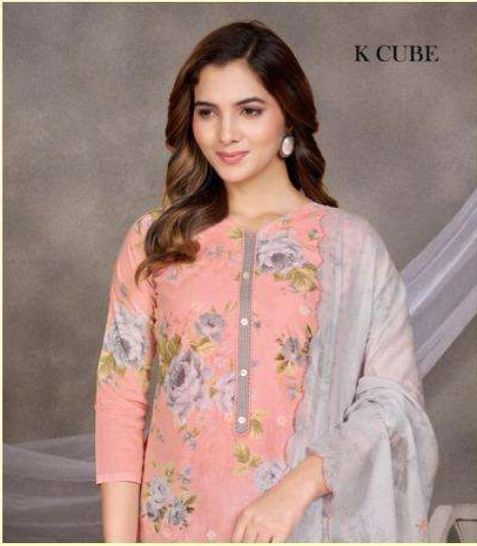

K CUBE

Swara

K CUBE

Swara

K CUBE

1018 A

1018 B

1018 C

1018 D

K CUBE

DESIGN NUMBER	1018
PRODUCT NAME	SWARA
DESCRIPTION	TOP PREMIUM COTTON DIGITALLY PRINTED WITH HANDWORK AND EMBROIDERY BOTTOM CAMBRIC DYED DUPATTA MULL DIGITALLY PRINTED WITH FINE FINISHING
WHOLESALE PRICE	1395/- EACH + GST(EXTRA)