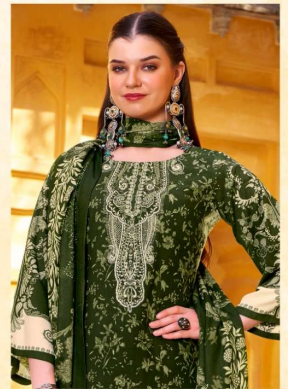

Indian Fashion

The gorgeous combination of geometrical design with young charming colours.

1138-003

## Indian Fashion

*The perfect choice for those who need a balance between casual and heavy look.*

Modern Swift

The perfect choice for those who need a balance between casual and heavy look.

1138-001

Fantastic Forever *A cacophonous print on a calm base is simply outstanding.*