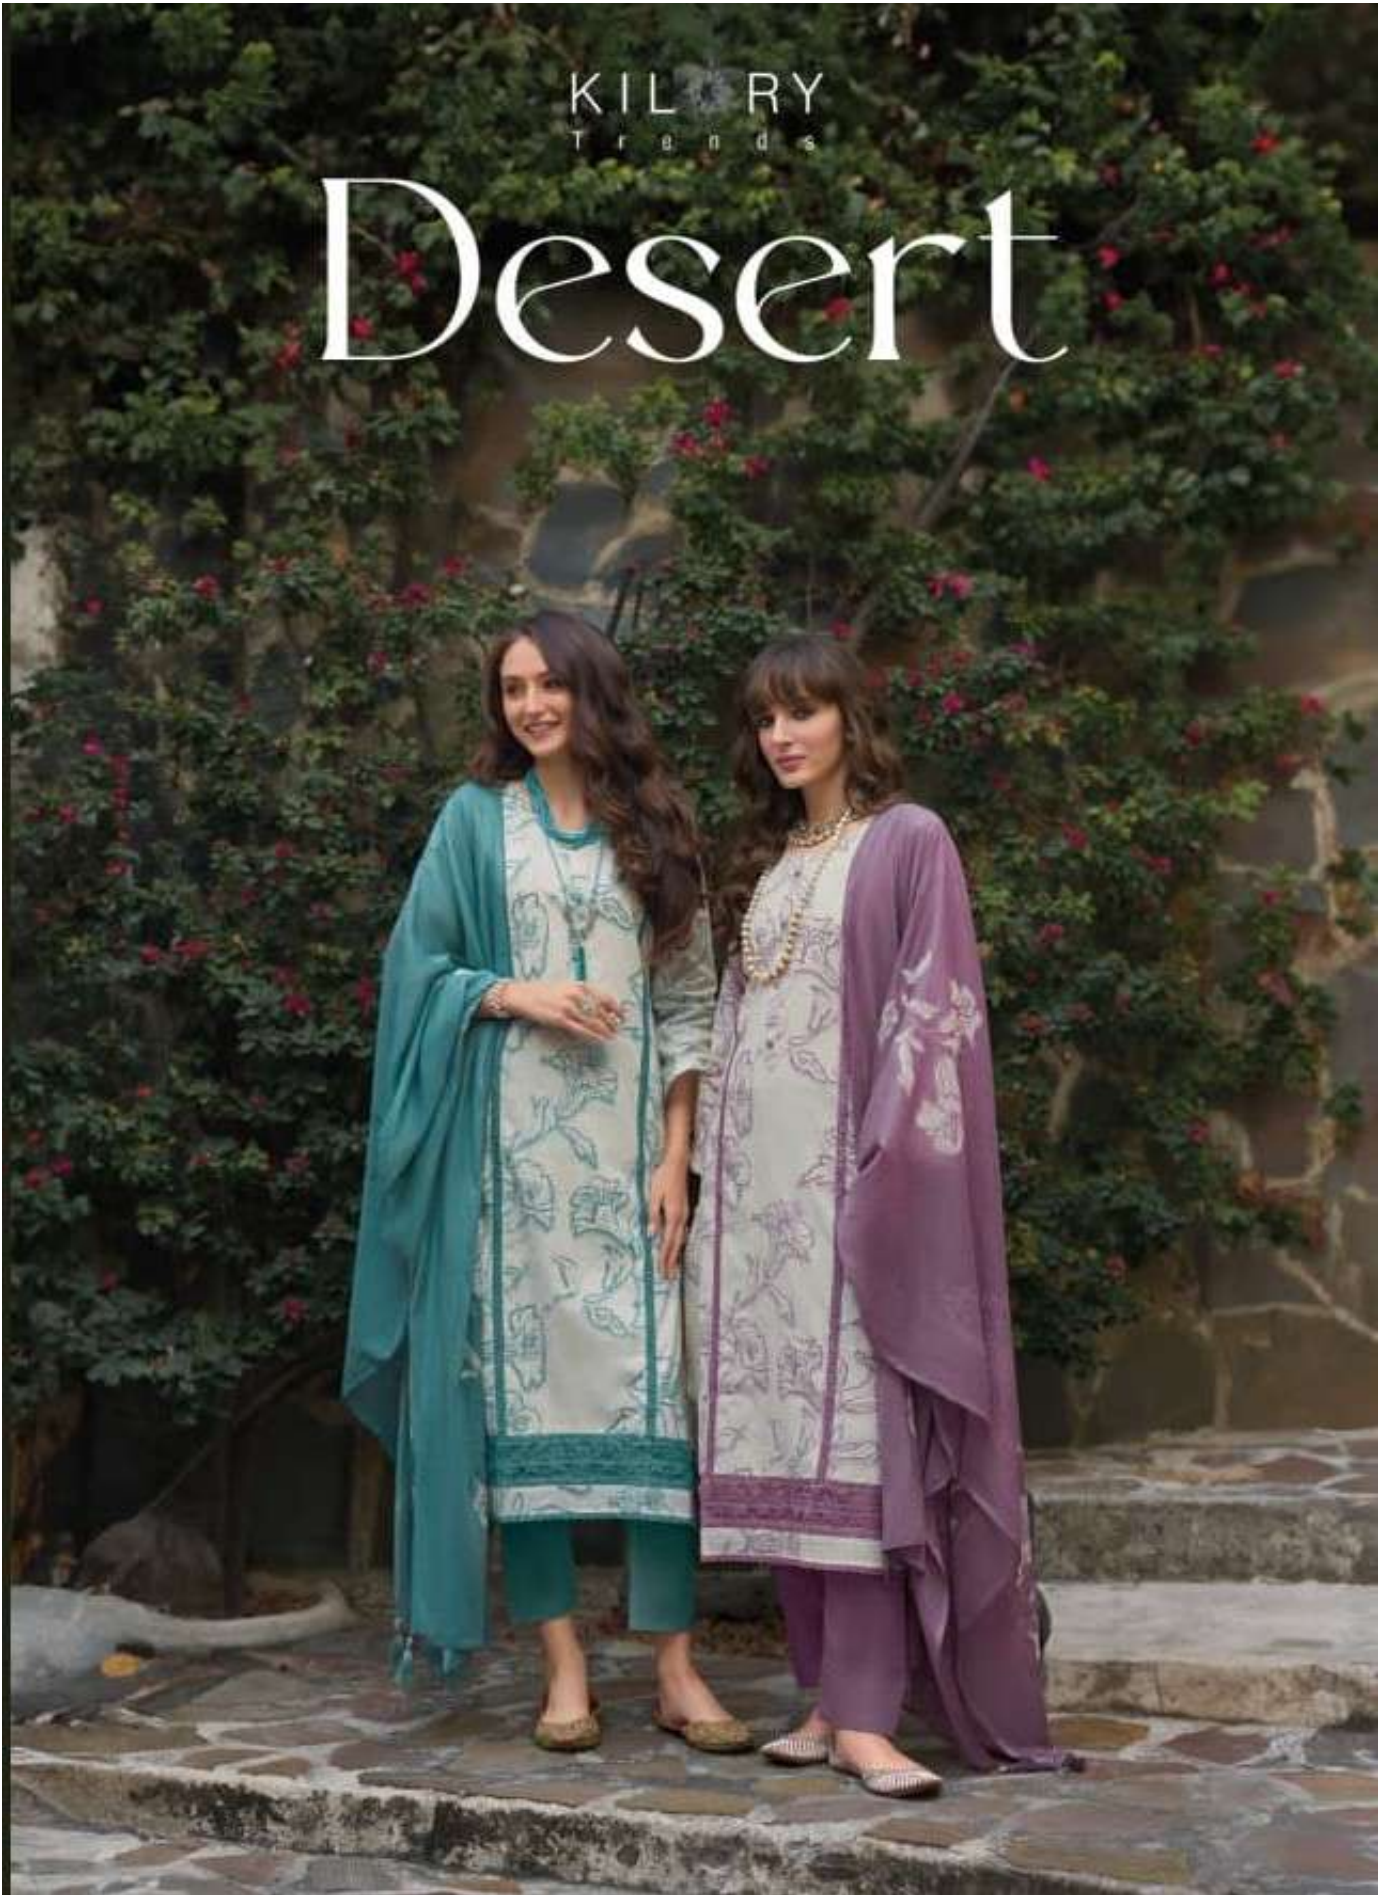

KILRY
Trends

Desert

2391

2392

2393

2394

KILORY
Trends

Desert

KILORY
Trends
Desert

2393

KILORY
Trends
Desert

2394

KILRY
Trends

Desert

KILORY
Trends
Desert

2392

KILORY
Trends
Desert

2391

KILRY
Trends

Desert

DESIGN.NO	PRICE	DESCRIPTION
2391	1099/-	~ TOP ~ Pure Lawn Cotton Khaddi Digital Printing With Fancy Schiffli Laces & Butta Patch Work On Daman Laces
2392	1099/-	~ BOTTOM ~ Pure Cotton Dyed
2393	1099/-	~ DUPATTA ~ Pure Mal-Mal Cotton Cotton Digital Printing
2394	1099/-	