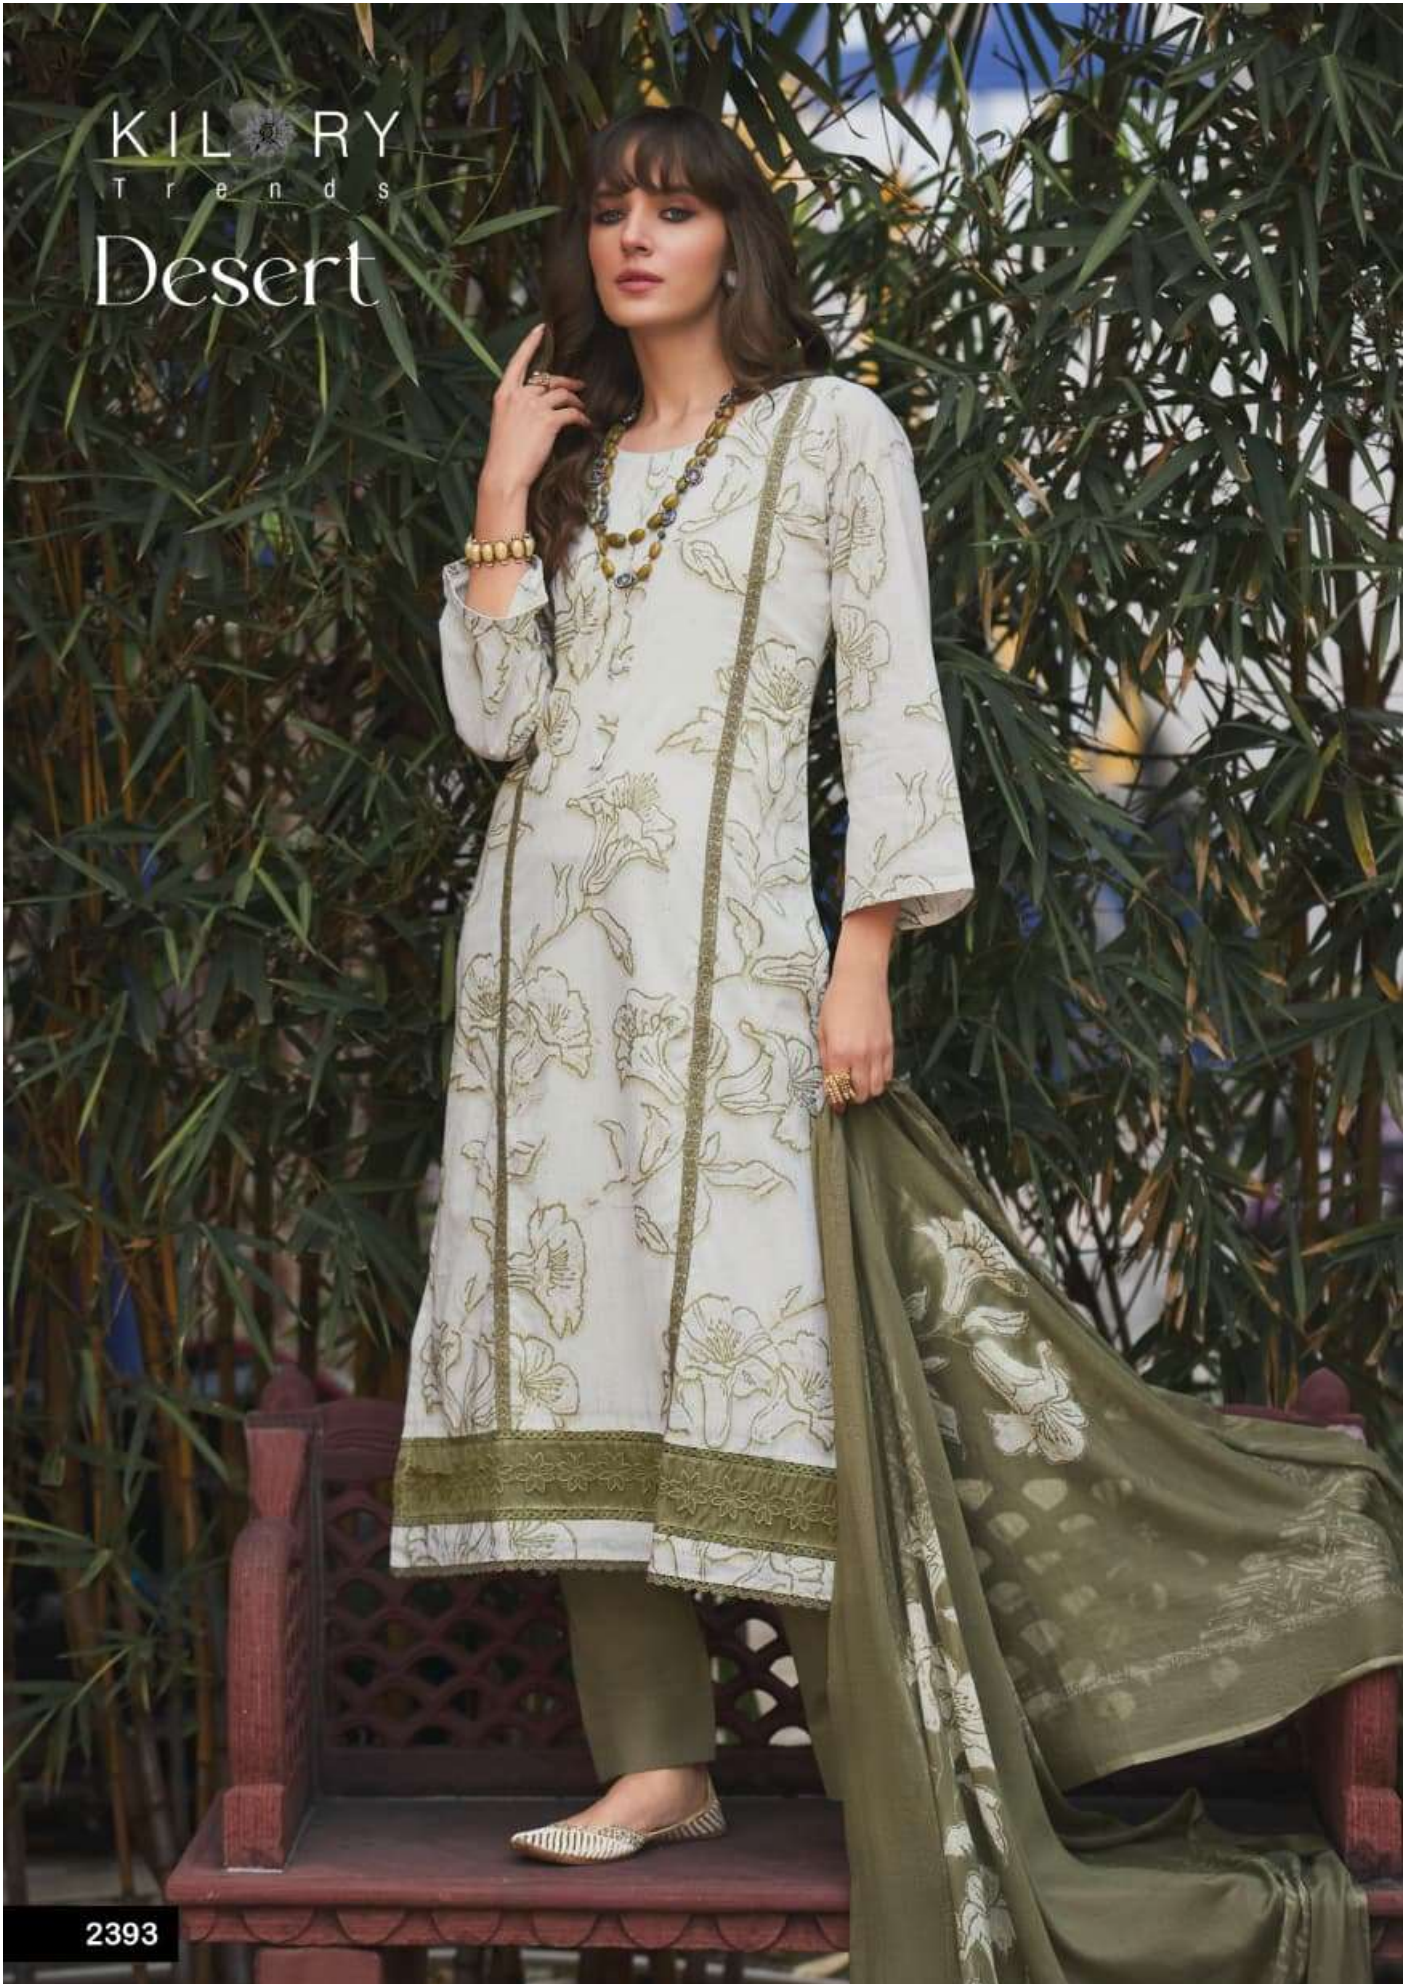

KILRY
Trends

Desert

2391

2392

2393

2394

KILORY
Trends

Desert

KILORY
Trends
Desert

2393

KILORY
Trends
Desert

2394

KILRY
Trends

Desert

KILORY
Trends
Desert

2392

KILORY
Trends
Desert

2391

KILRY
Trends

Desert

DESIGN.NO	PRICE	DESCRIPTION
2391	1099/-	~ TOP ~ Pure Lawn Cotton Khaddi Digital Printing With Fancy Schiffli Laces & Butta Patch Work On Daman Laces
2392	1099/-	~ BOTTOM ~ Pure Cotton Dyed
2393	1099/-	~ DUPATTA ~ Pure Mal-Mal Cotton Cotton Digital Printing
2394	1099/-	