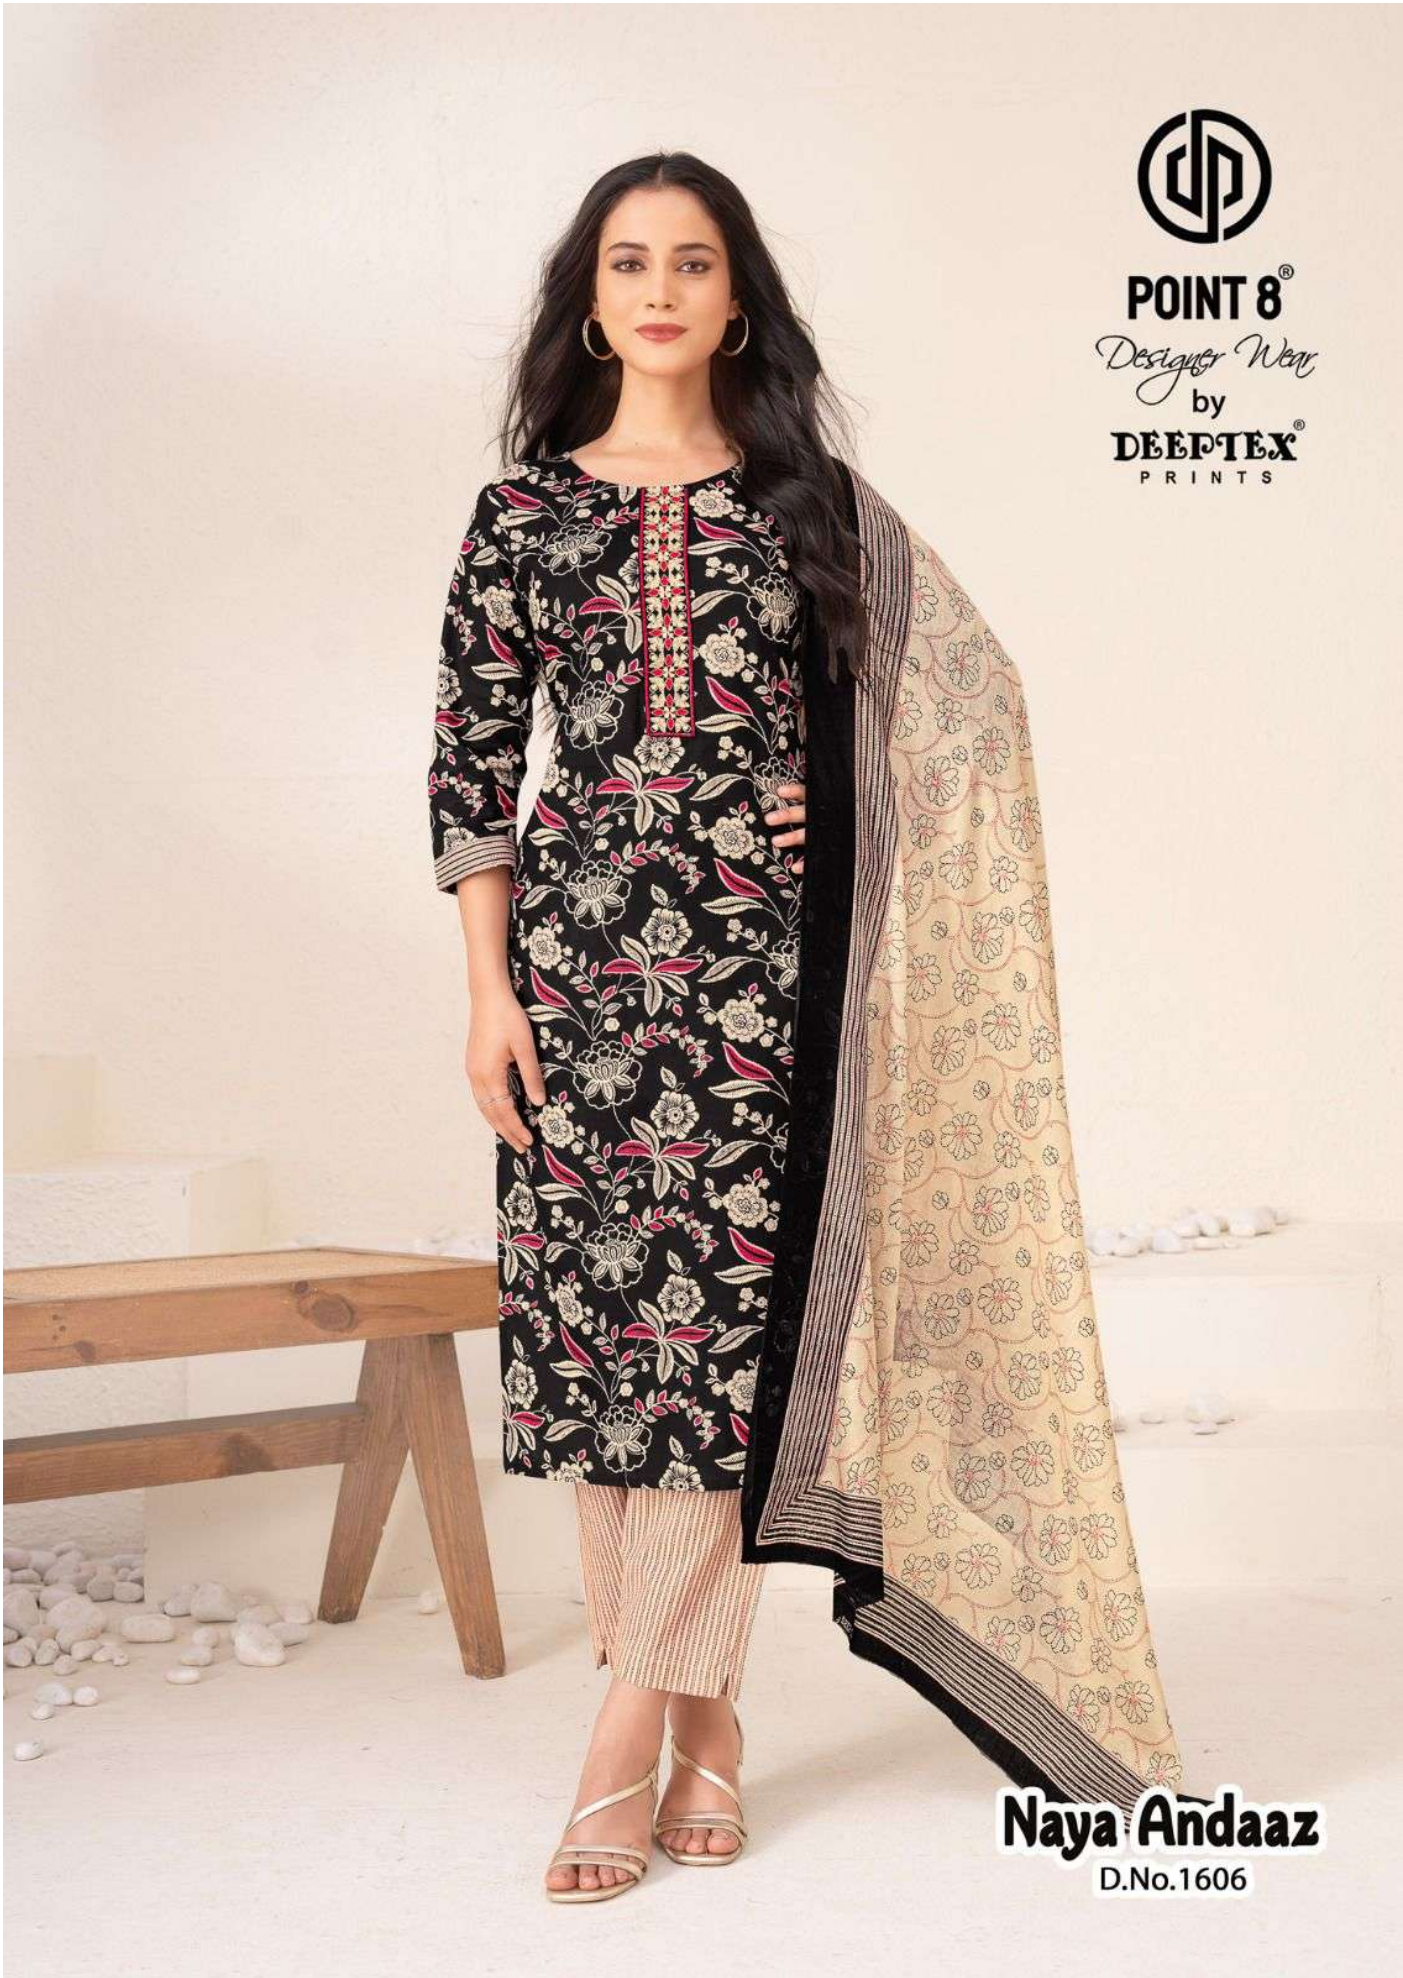

POINT 8®

Designer Wear
by

DEEPTEX®
PRINTS

Naya Andaz

D.No.1606