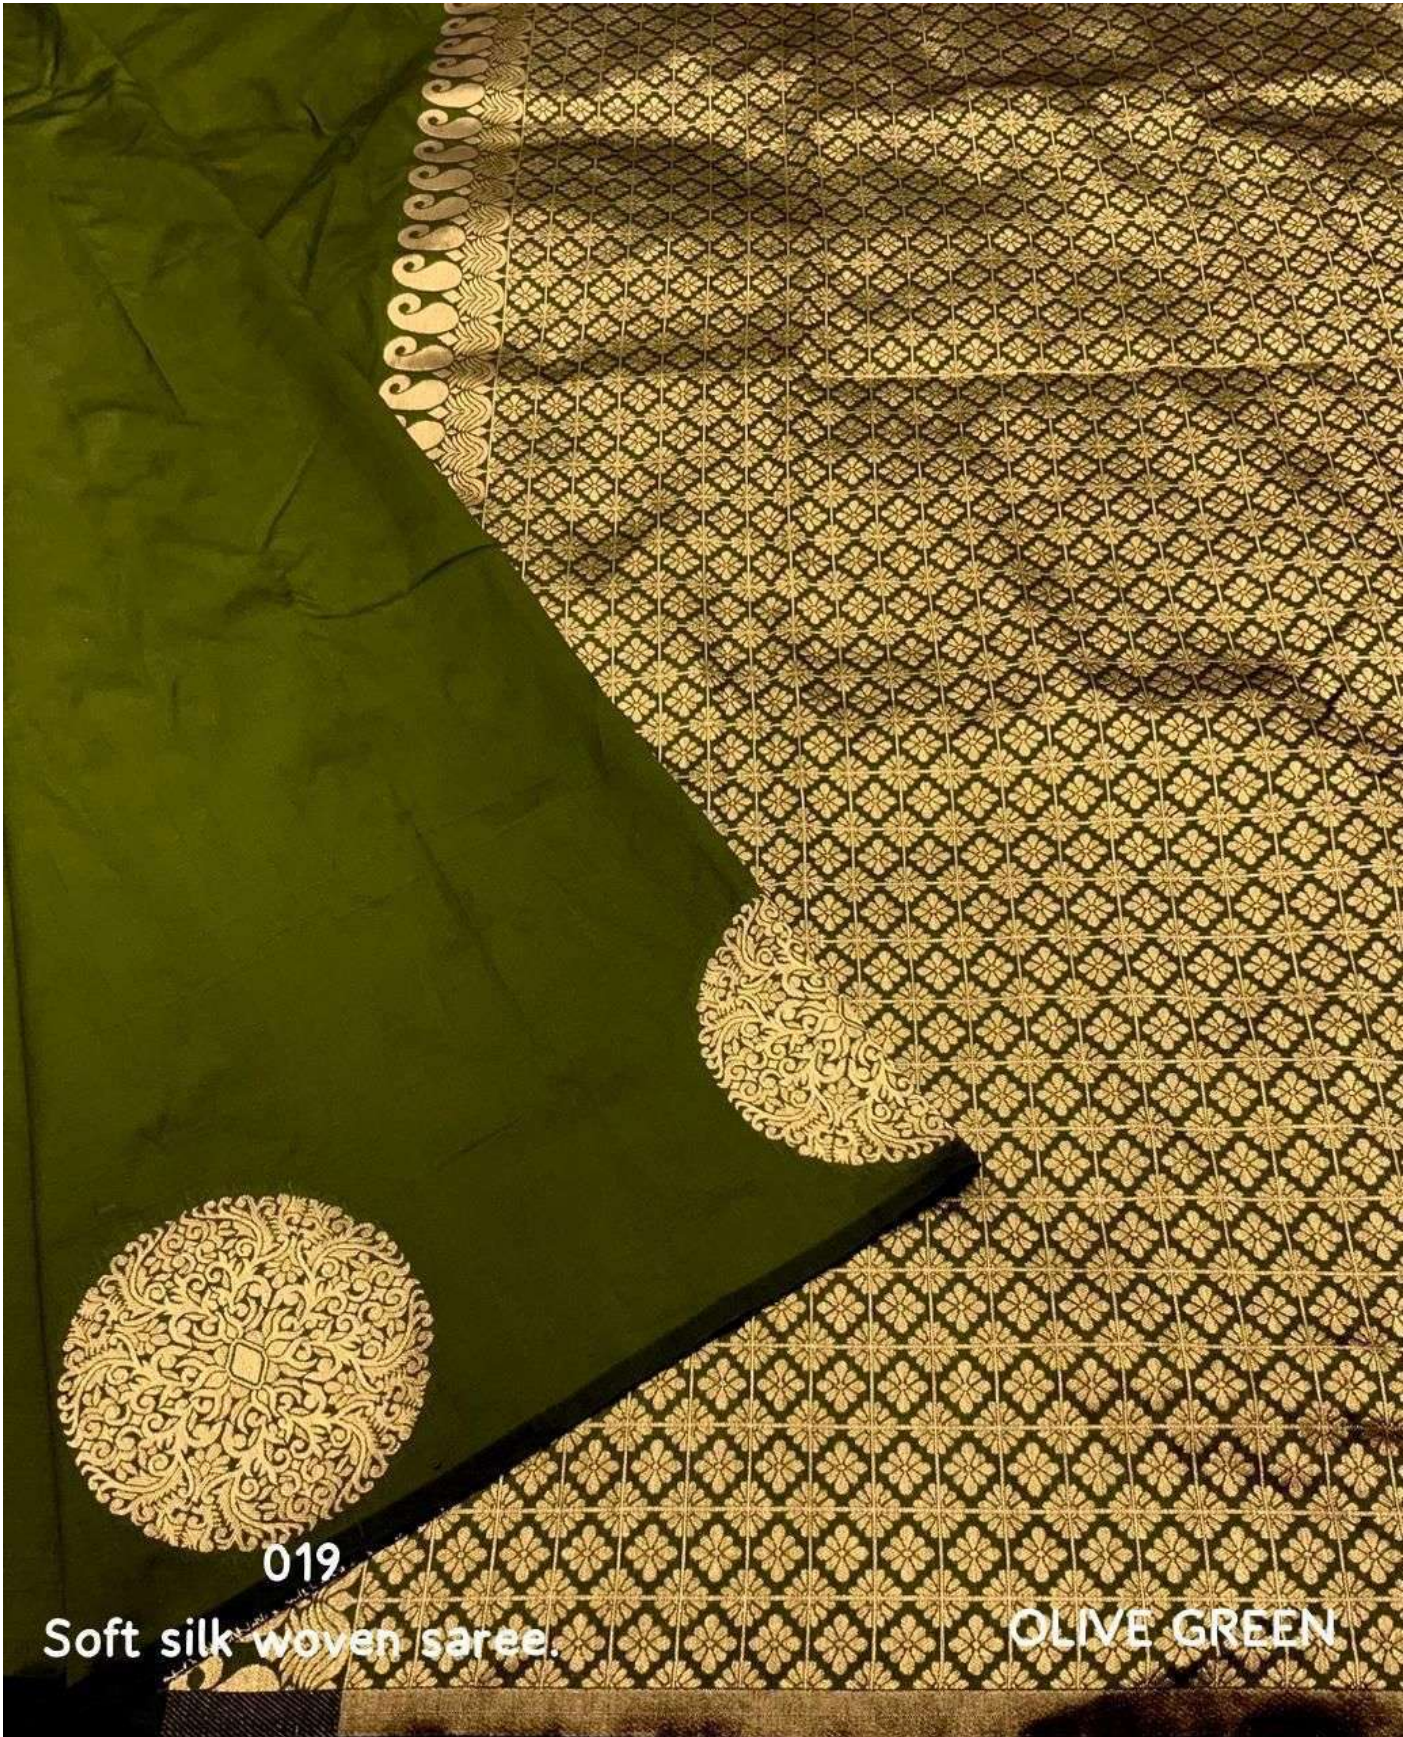

019 marron

Soft silk woven saree.

DARK PURPLE

019

Soft silk woven saree.

**RANI 019**  
**Soft silk woven saree.**

019 BOTTLE GREEN

Soft silk woven saree.

019

Soft silk woven saree.

MUSTARD GOLD

019

Soft silk woven saree.

OLIVE GREEN