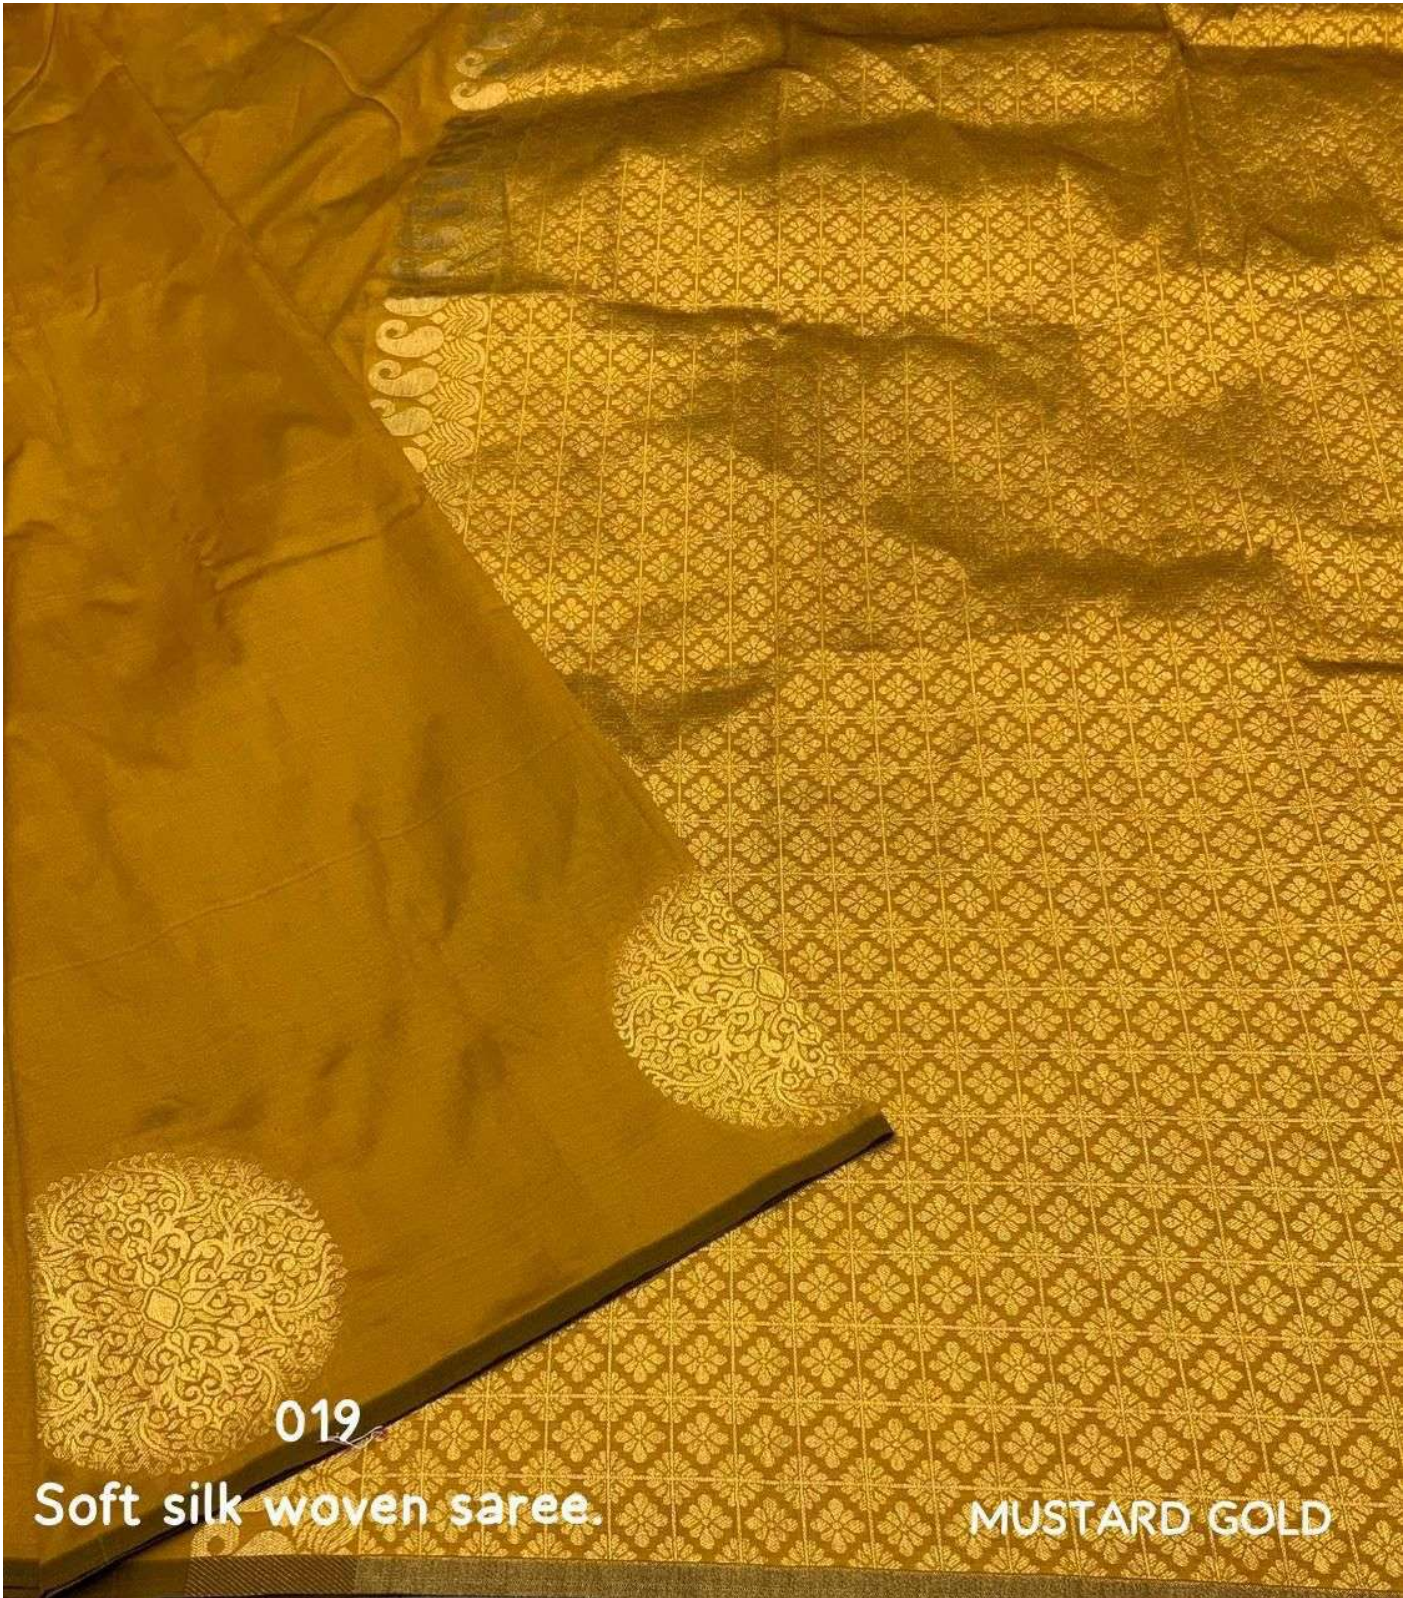

019 marron

Soft silk woven saree.

DARK PURPLE

019

Soft silk woven saree.

**RANI 019**  
**Soft silk woven saree.**

019 BOTTLE GREEN

Soft silk woven saree.

019

Soft silk woven saree.

MUSTARD GOLD

019

Soft silk woven saree.

OLIVE GREEN