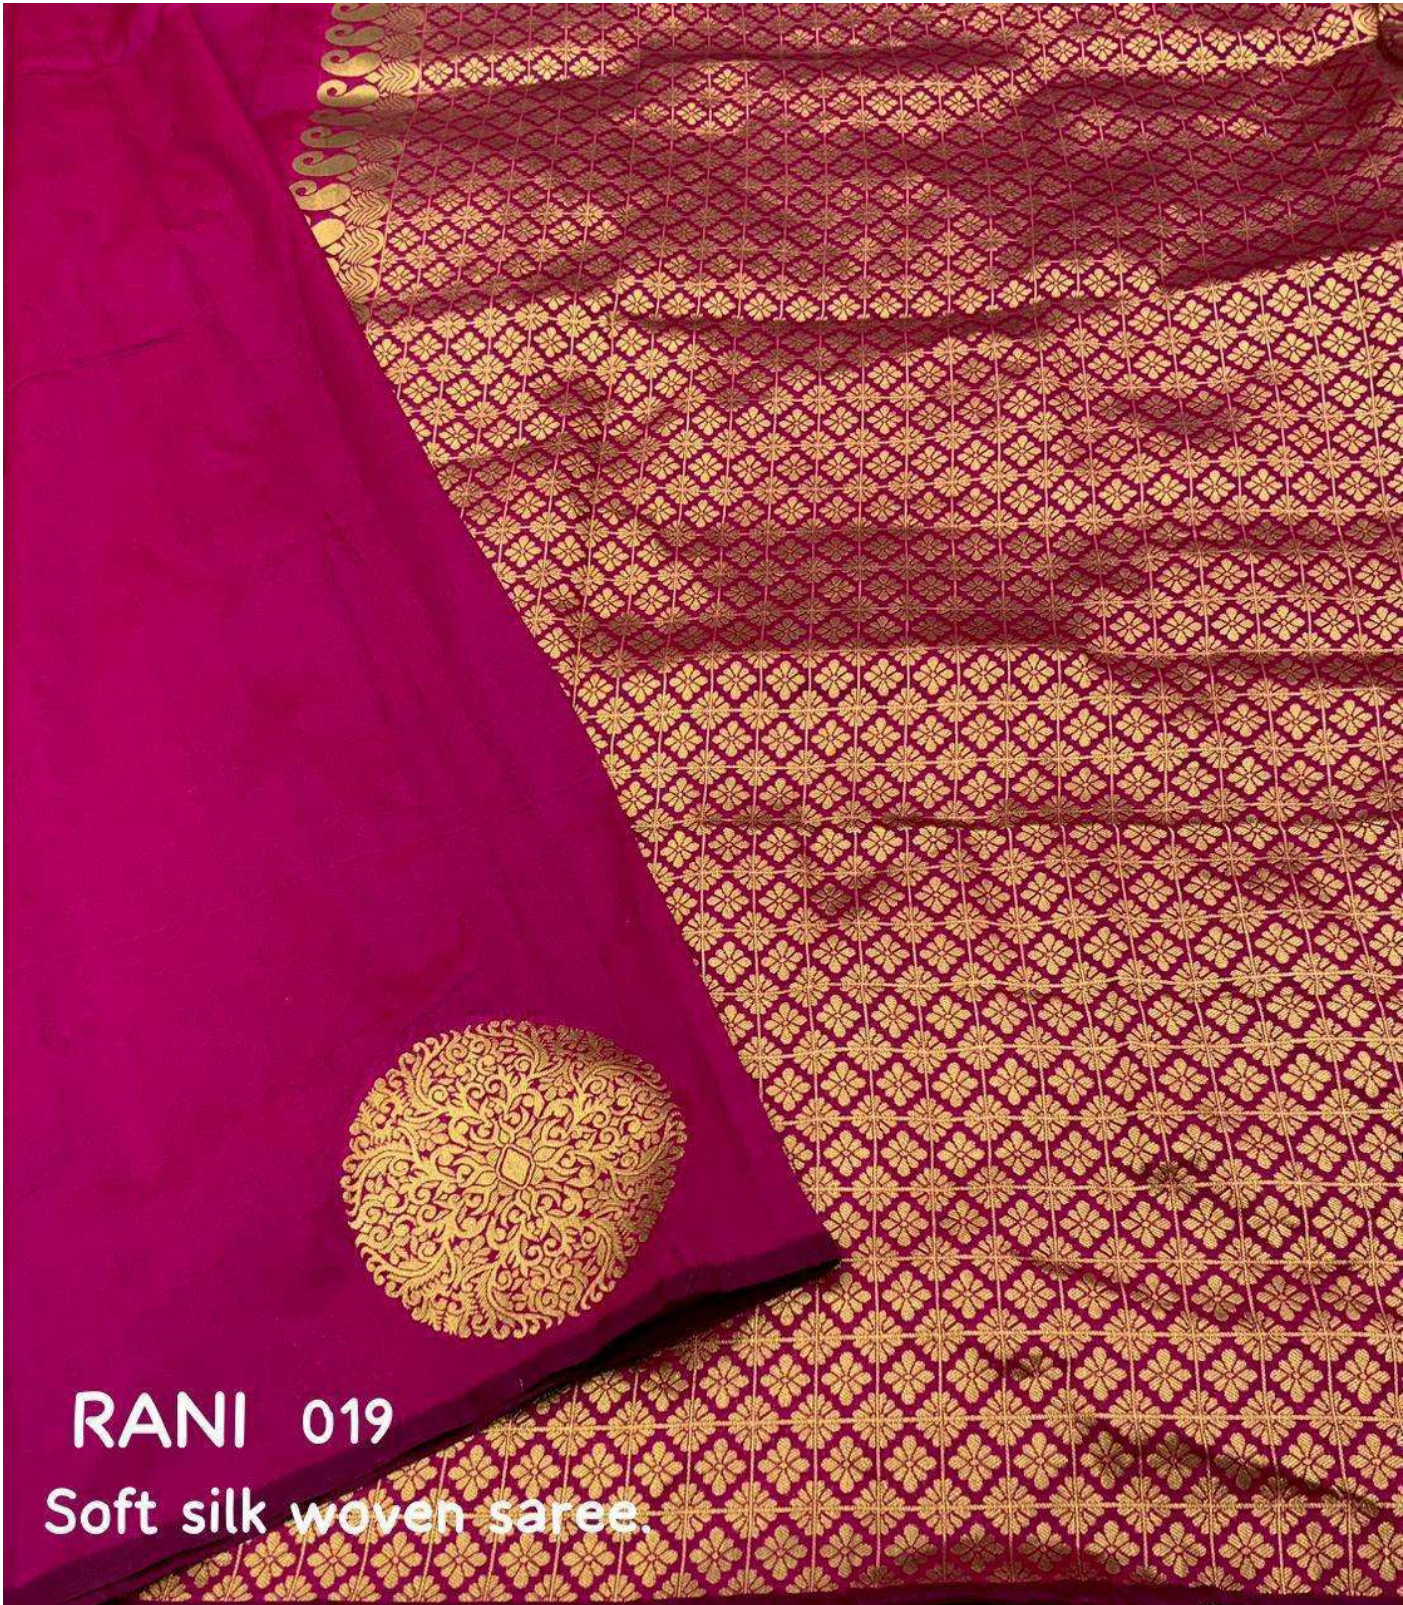

019 marron

Soft silk woven saree.

DARK PURPLE

019

Soft silk woven saree.

**RANI 019**  
**Soft silk woven saree.**

019 BOTTLE GREEN

Soft silk woven saree.

019

Soft silk woven saree.

MUSTARD GOLD

019

Soft silk woven saree.

OLIVE GREEN