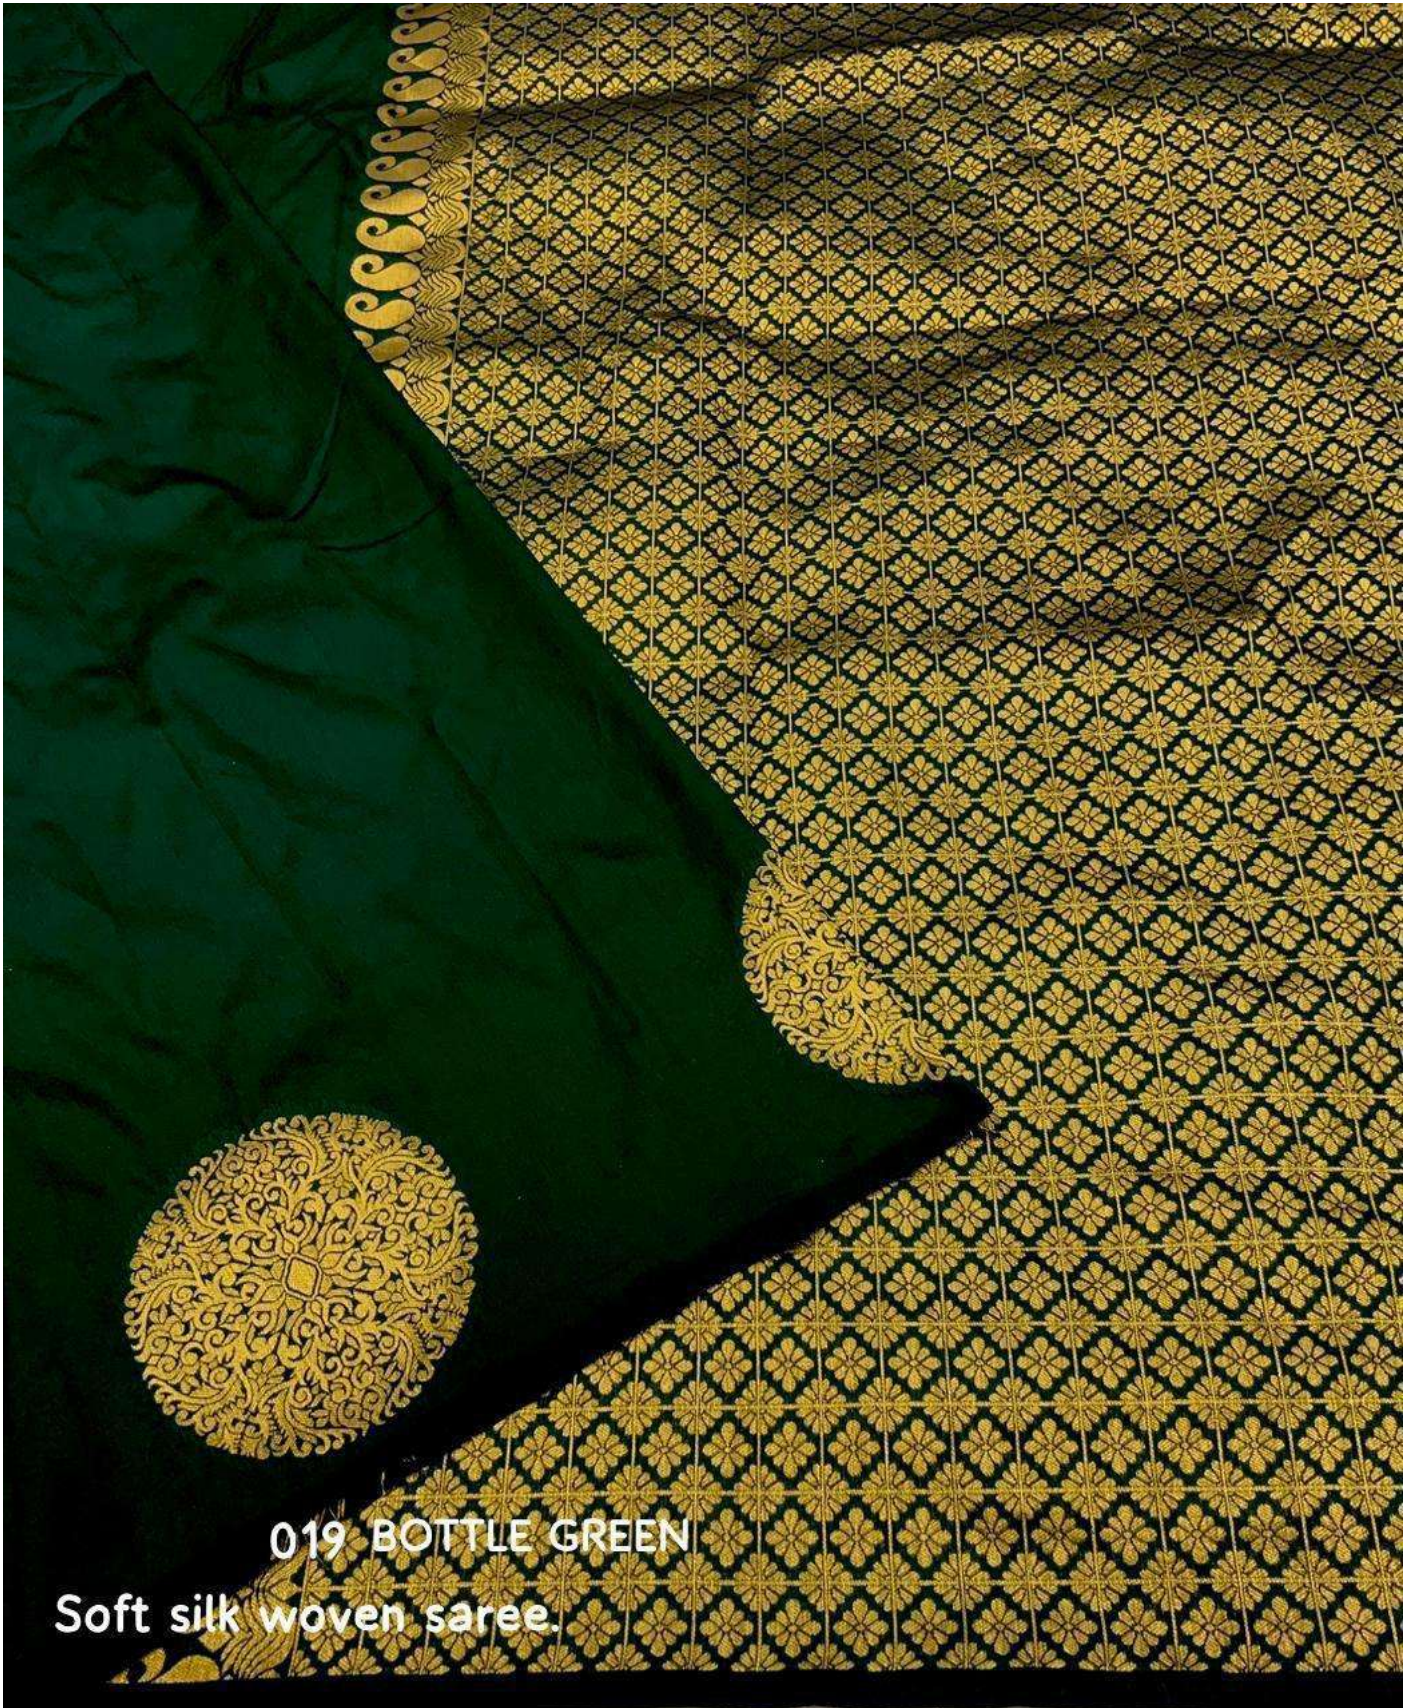

019 marron

Soft silk woven saree.

DARK PURPLE

019

Soft silk woven saree.

**RANI 019**  
**Soft silk woven saree.**

019 BOTTLE GREEN

Soft silk woven saree.

019

Soft silk woven saree.

MUSTARD GOLD

019

Soft silk woven saree.

OLIVE GREEN