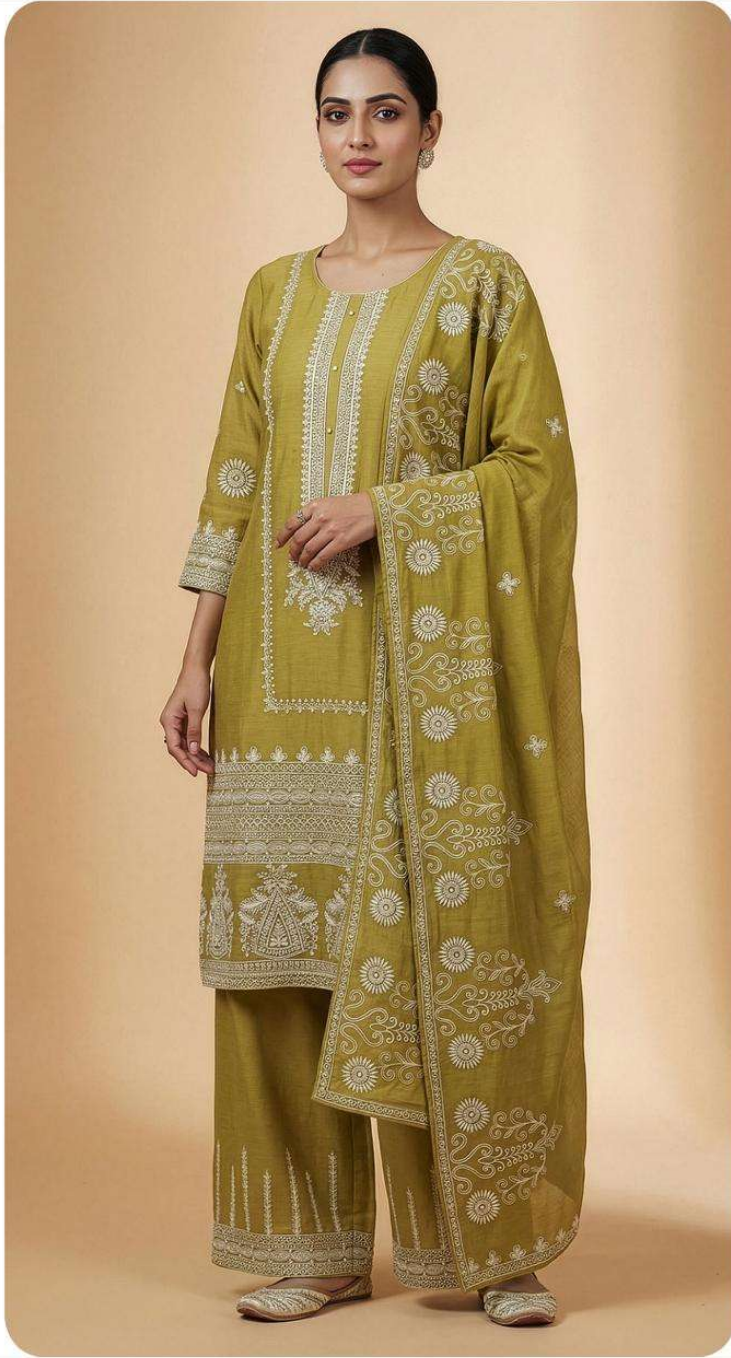

Z^{TM}
ZORISTA
READYMADE COLLECTION

D.No: 10090-D
SIZE -XL-XXL

- **TOP-** CHINON EMBROIDERY & KHATLI WORK
- **BOTTOM-** CHINON EMBROIDERY WITH INNER
- **DUPATTA-** HEAVY CHINON EMBROIDERY 4 SIDE BORDER WORK

CARE INSTRUCTIONS

- ☉ Dry clean only
- ⚠ Do not use any bleach or stain removing chemical
- ☎ Iron the fabric at moderate temperature
- ☒ Do not dry fabric in direct sunlight