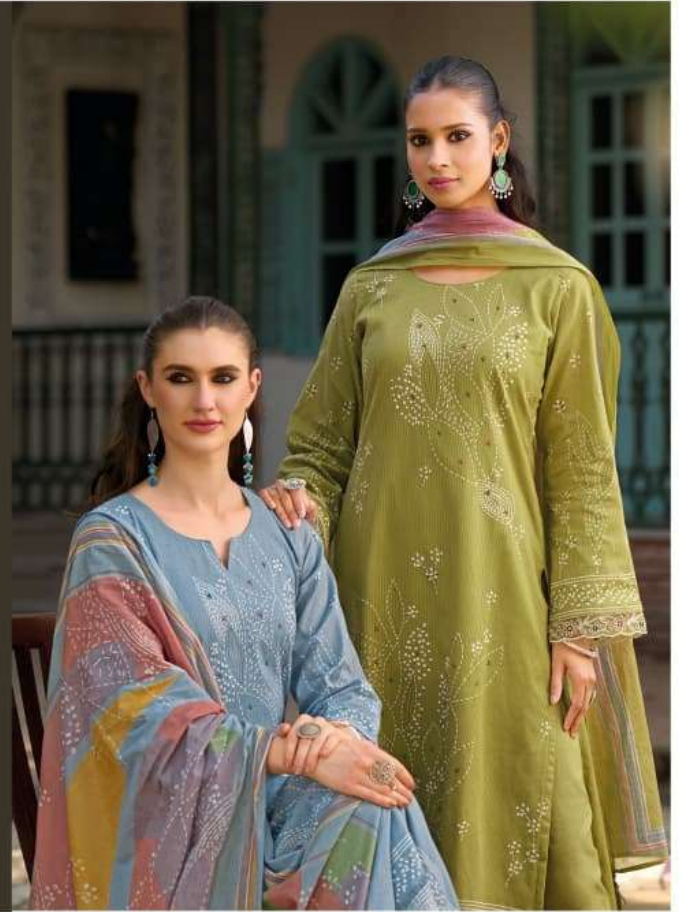

# NOOSH

KILRY  
Trends  
NOOSH

2463

KILRY  
Trends  
NOOSH

2461

KILORY  
Trends  
2462

KILORY  
Trends  
2464

KILRY  
T r e n d s  
NOOSH

DESIGN.NO	PRICE	DESCRIPTION
2461	1099/-	~ TOP ~ SELF WEAVING LAWN COTTON KHADDI PRINTING WITH EMBROIDERY WORK ON DAMAN & SLEEVE WITH LACES
2462	1099/-	
2463	1099/-	~ BOTTOM ~ PURE COTTON DYED
2464	1099/-	
2465	1099/-	~ DUPATTA ~ PURE MUL-MUL COTTON DIGITAL PRINTING
2466	1099/-	