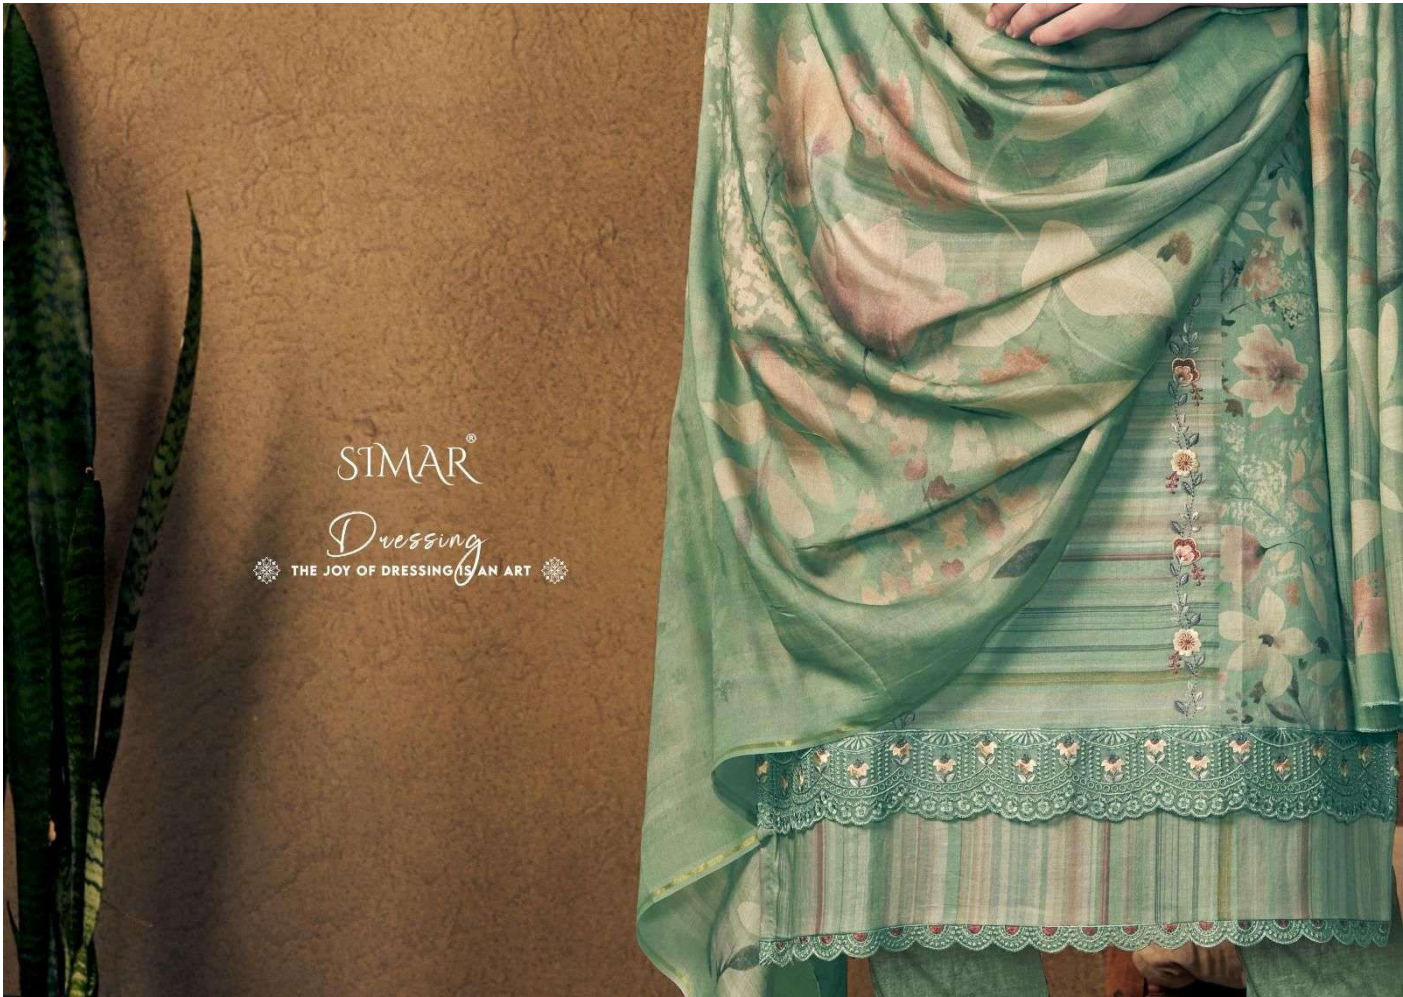

SIMAR®
Dressing
THE JOY OF DRESSING IS AN ART