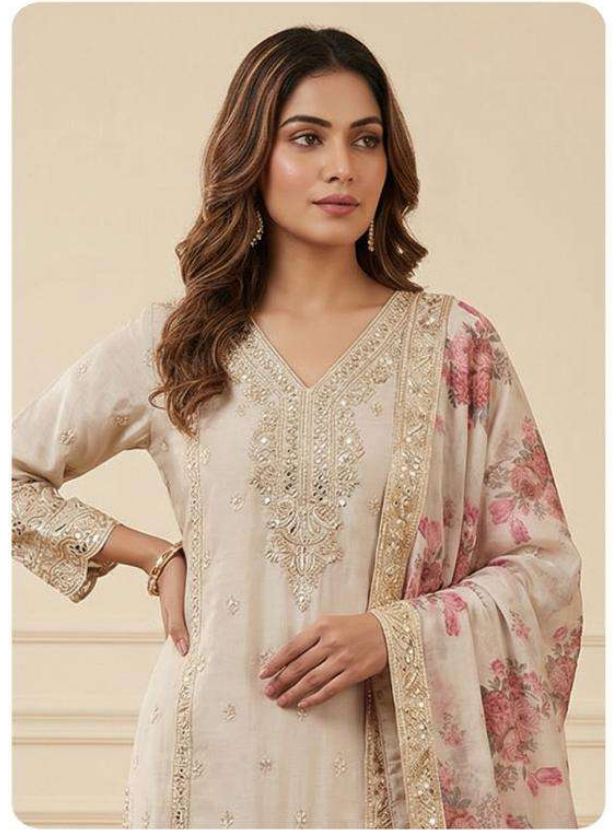

ZORISTA^{TM}
READYMADE COLLECTION

D.No: 10084-A
SIZE -XL-XXL

TOP- PURE CHINNON SILK WITH DIGITAL PRINT EMBROIDERY WITH WORK

BOTTOM- PURE CHINNON SILK DIGITAL PRINT WITH HEAVY EMBROIDERY WITH PLAZO WORK

DUPATTA- PURE CHINNON SILK WITH DIGITAL PRINT WITH HEAVY EMBROIDERED

CARE INSTRUCTIONS

- ☉ Dry clean only
- ⚠ Do not use any bleach or stain removing chemical
- ☐ Iron the fabric at moderate temperature
- ☒ Do not dry fabric in direct sunlight