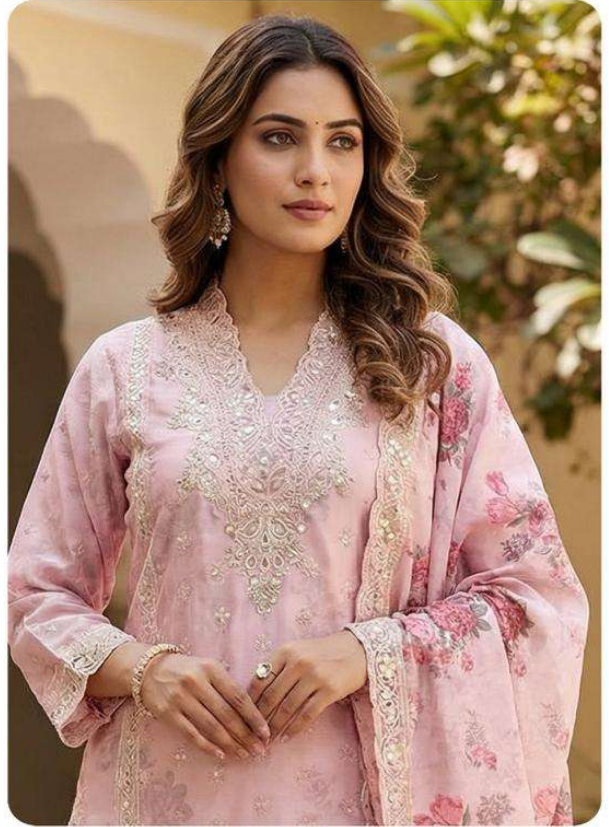

ZTM
ZORISTA
 READYMADE COLLECTION

D.No: 10084-B
SIZE -XL-XXL

- TOP-** PURE CHINNON SILK WITH DIGITAL PRINT EMBROIDERY WITH WORK
- BOTTOM-** PURE CHINNON SILK DIGITAL PRINT WITH HEAVY EMBROIDERY WITH PLAZO WORK
- DUPATTA-** PURE CHINNON SILK WITH DIGITAL PRINT WITH HEAVY EMBROIDERED

D.No: 10084-C
SIZE -XL-XXL

TOP- PURE CHINNON SILK WITH DIGITAL PRINT EMBROIDERY WITH WORK
BOTTOM- PURE CHINNON SILK DIGITAL PRINT WITH HEAVY EMBROIDERY WITH PLAZO WORK
DUPATTA- PURE CHINNON SILK WITH DIGITAL PRINT WITH HEAVY EMBROIDERED

D.No: 10084-B
 SIZE -XL-XXL

- TOP-** PURE CHINNON SILK WITH DIGITAL PRINT EMBROIDERY WITH WORK
- BOTTOM-** PURE CHINNON SILK DIGITAL PRINT WITH HEAVY EMBROIDERY WITH PLAZO WORK
- DUPATTA-** PURE CHINNON SILK WITH DIGITAL PRINT WITH HEAVY EMBROIDERED