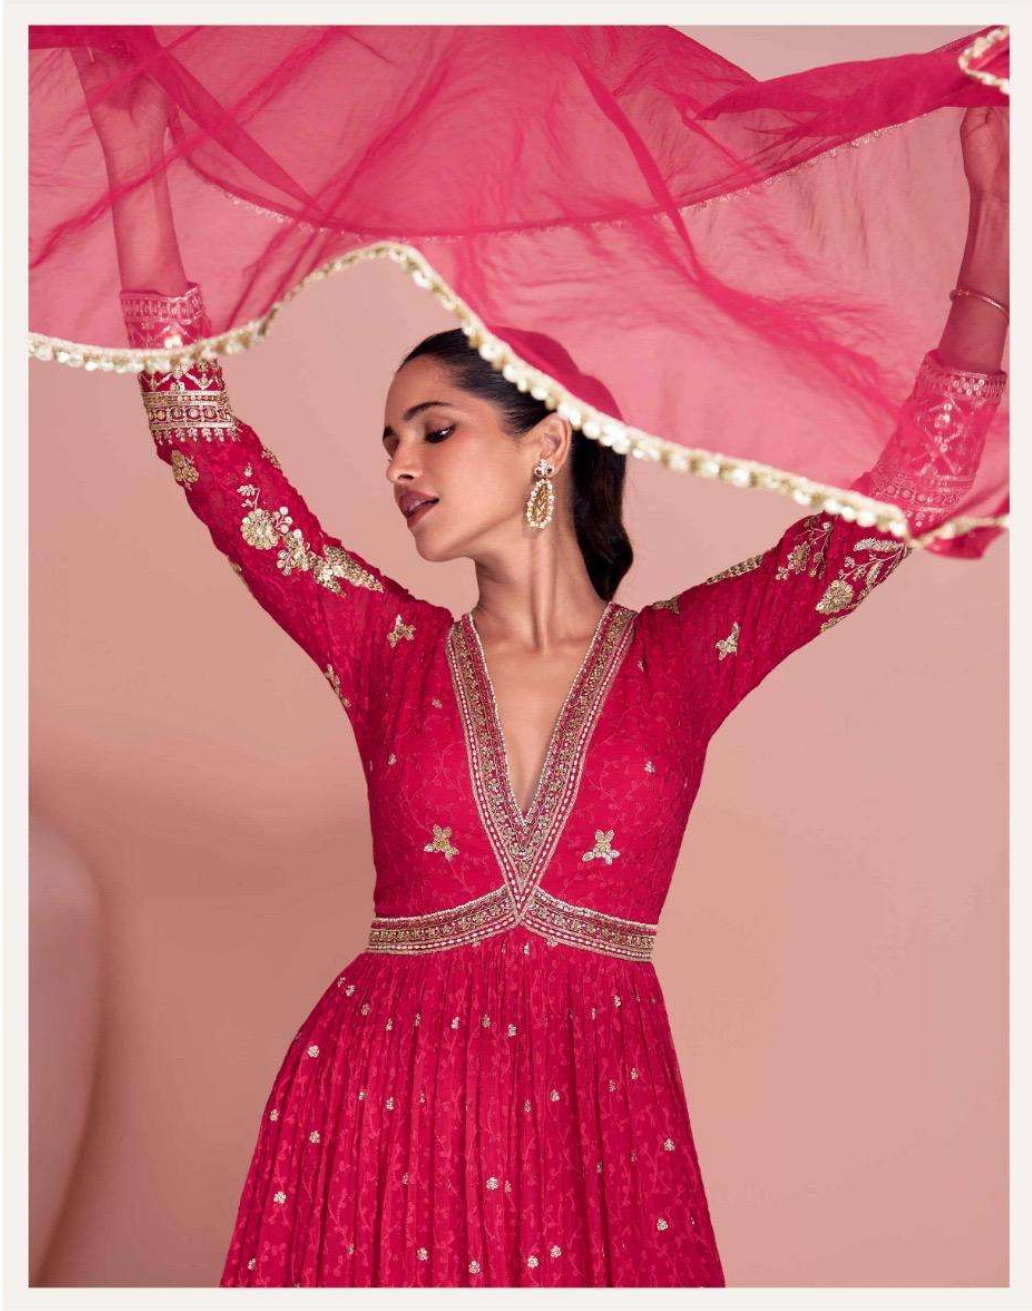

The art of being graceful.