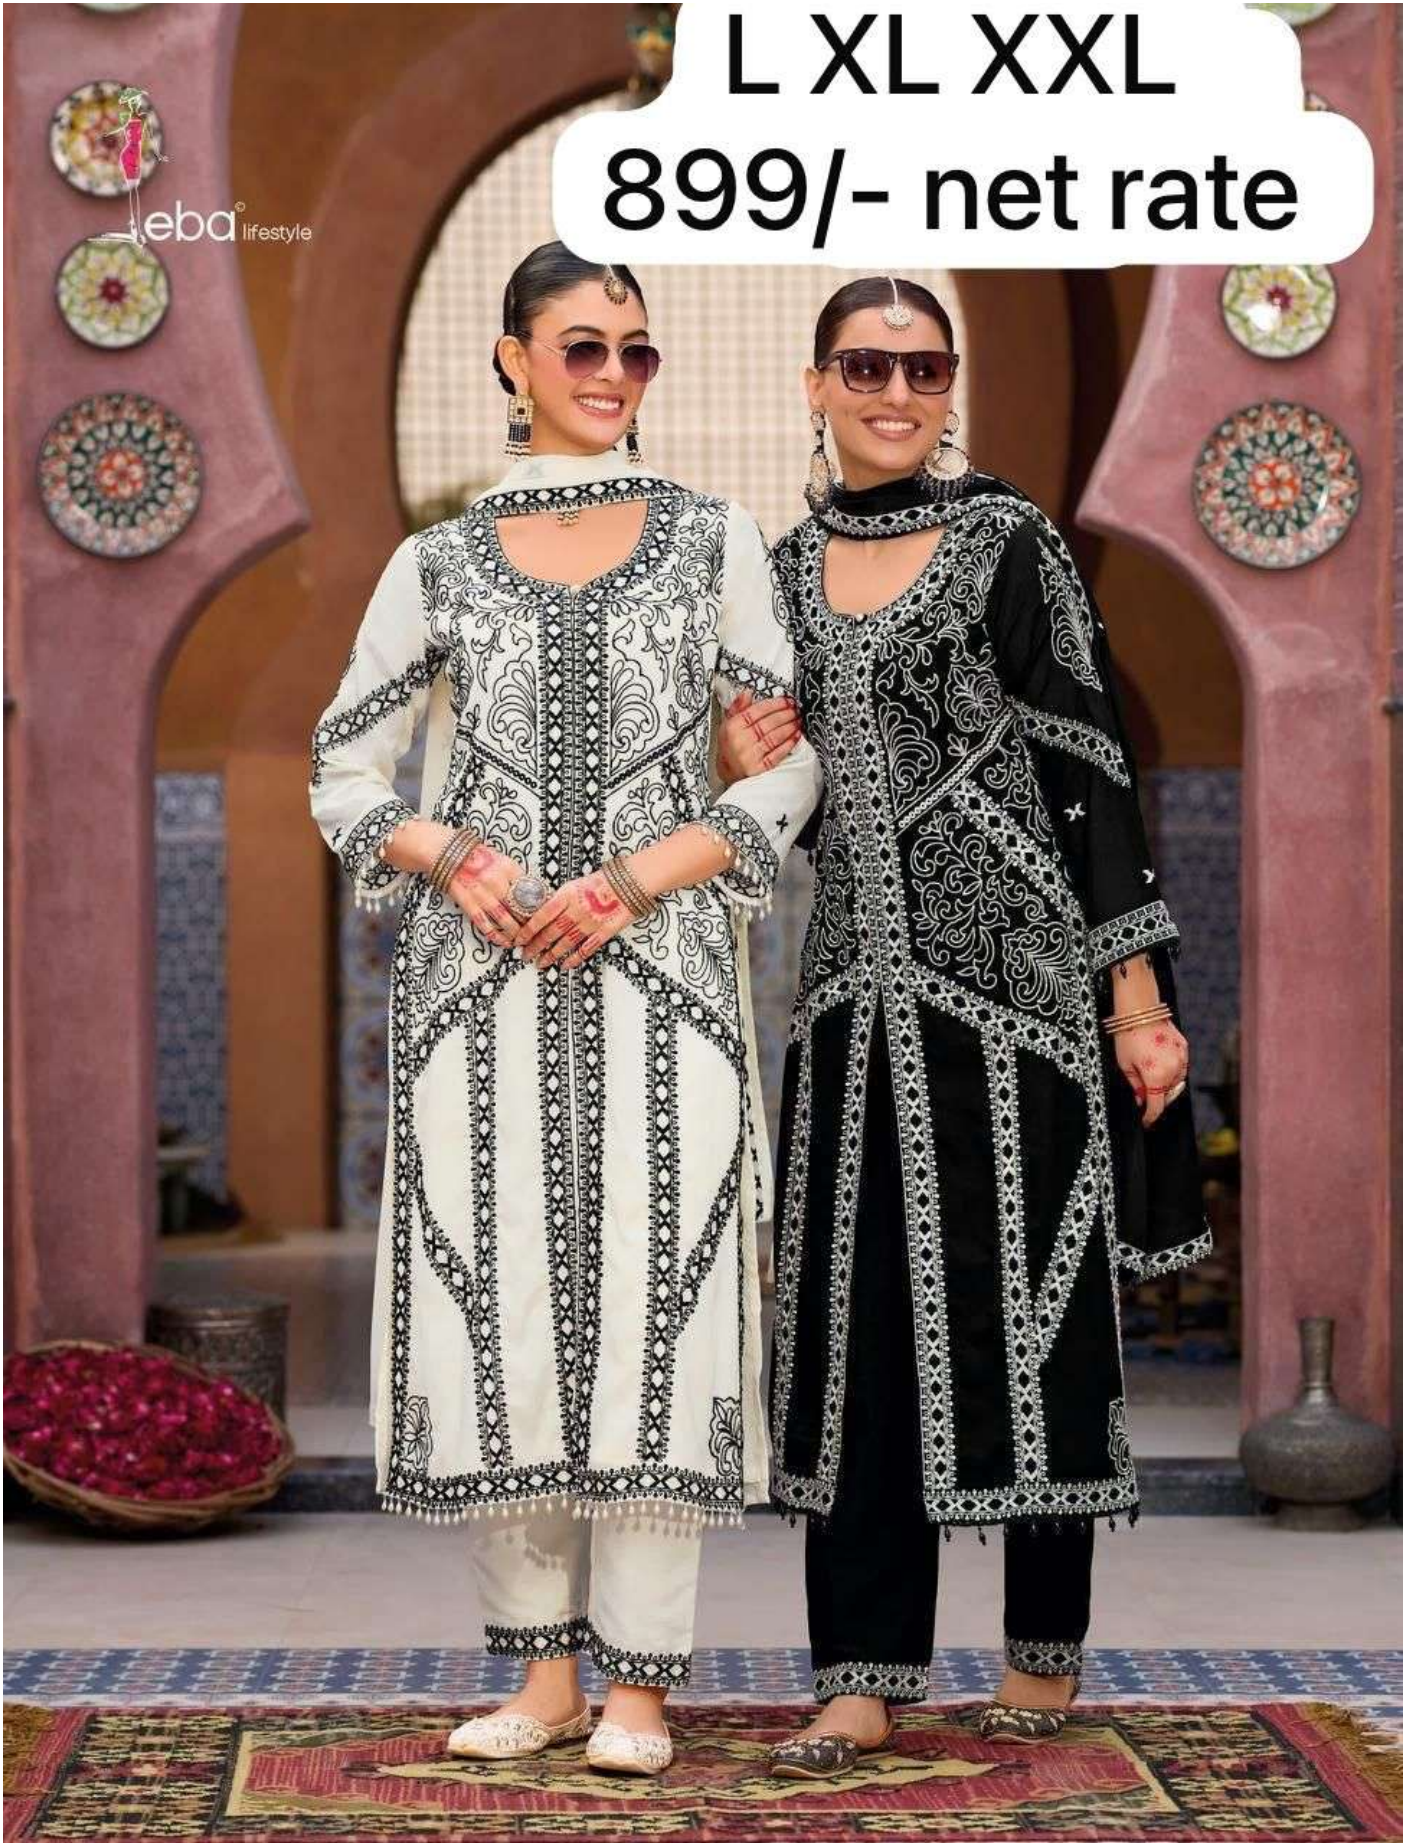

L XL XXL

899/- net rate

eba lifestyle