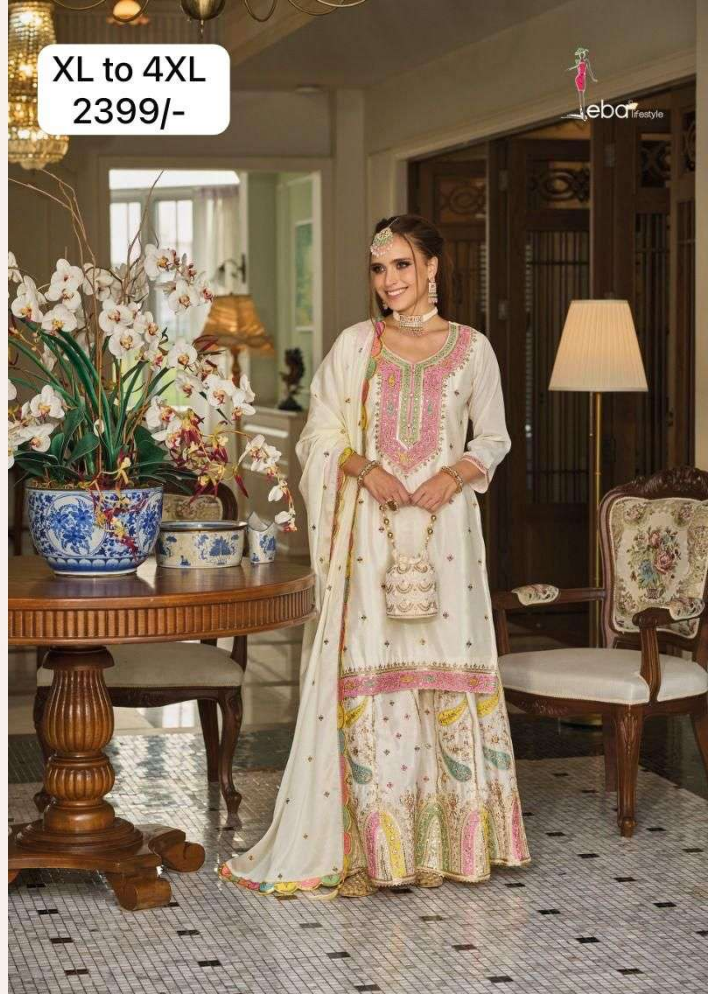

1676

1677

SAFROON - 3
COLOUR ADDITION

XL to 4XL
2399/-