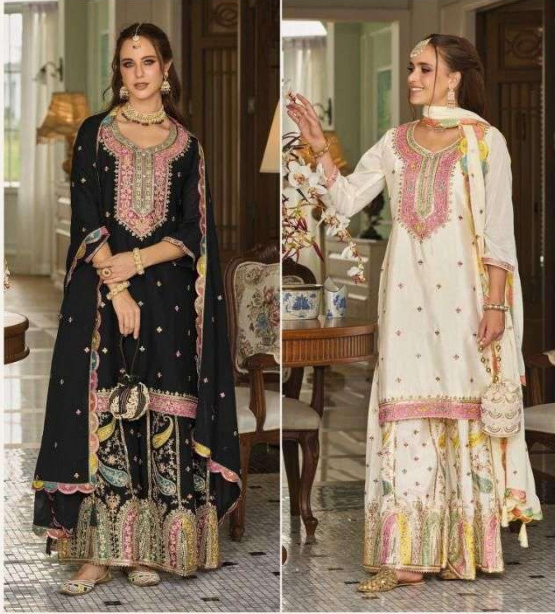

Kasmira
Black & White

M to 3XL
1899/-

2336

2337

2338

leba lifestyle
Mirha

1676

1677