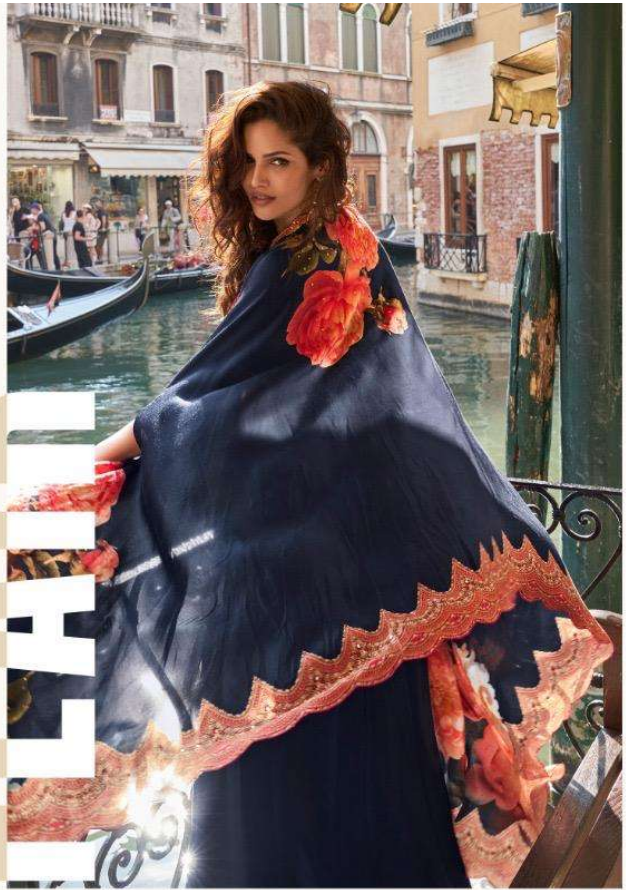

SAYURI®
Designer

10106

FOLK FLAIR