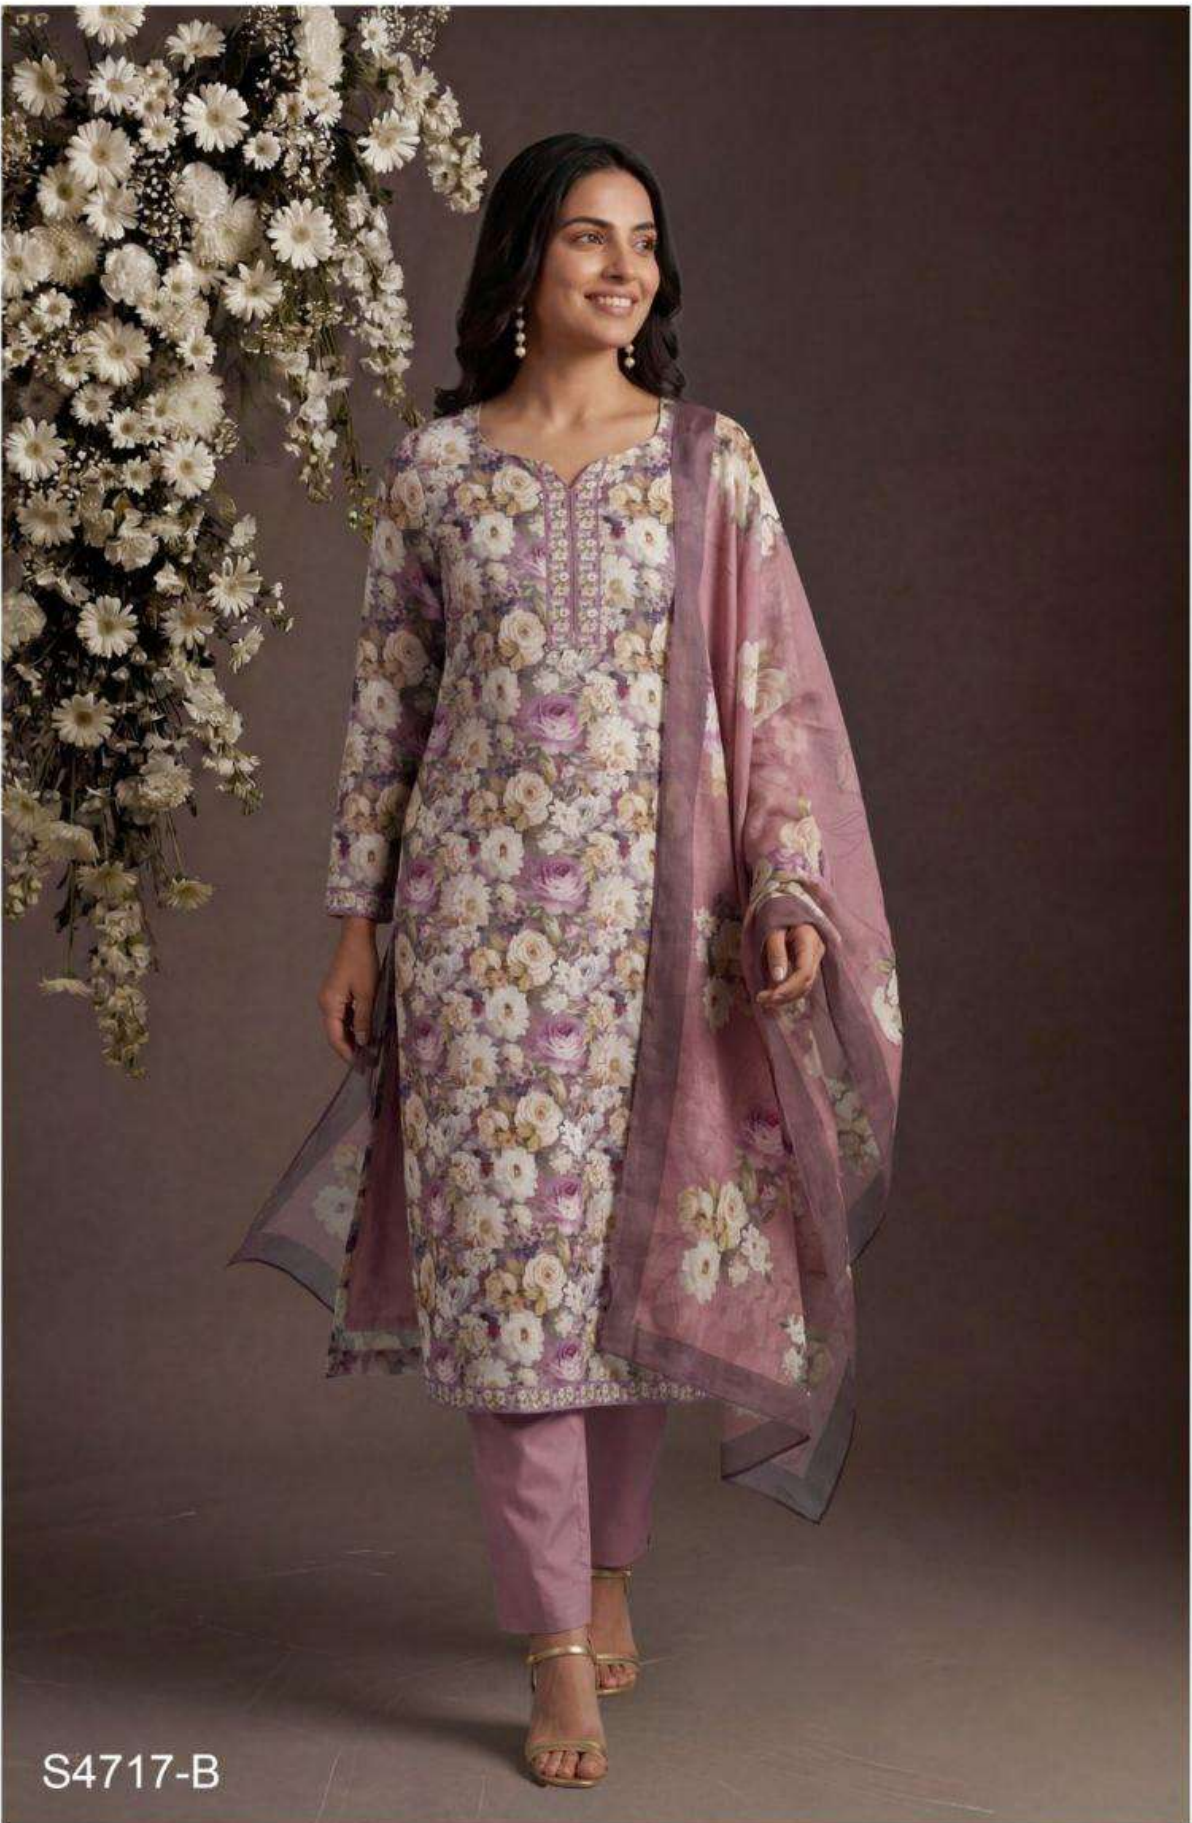

Ganga®
LAYLA
S4717

S4717-B

Ganga®

Ganga®
LAYLA
S4717

LAYLA
S4717

—DESCRIPTION—

~TOP~

PREMIUM COTTON PRINTED

~BOTTOM~

PREMIUM COTTON SOLID COLOR

~DUPATTA~

PREMIUM COTTON MUL PRINTED.

WHOLE SALE PRICE

1220/- EACH+GST(EXTRA)

MOQ : 64 PCS

HSN CODE- 520851