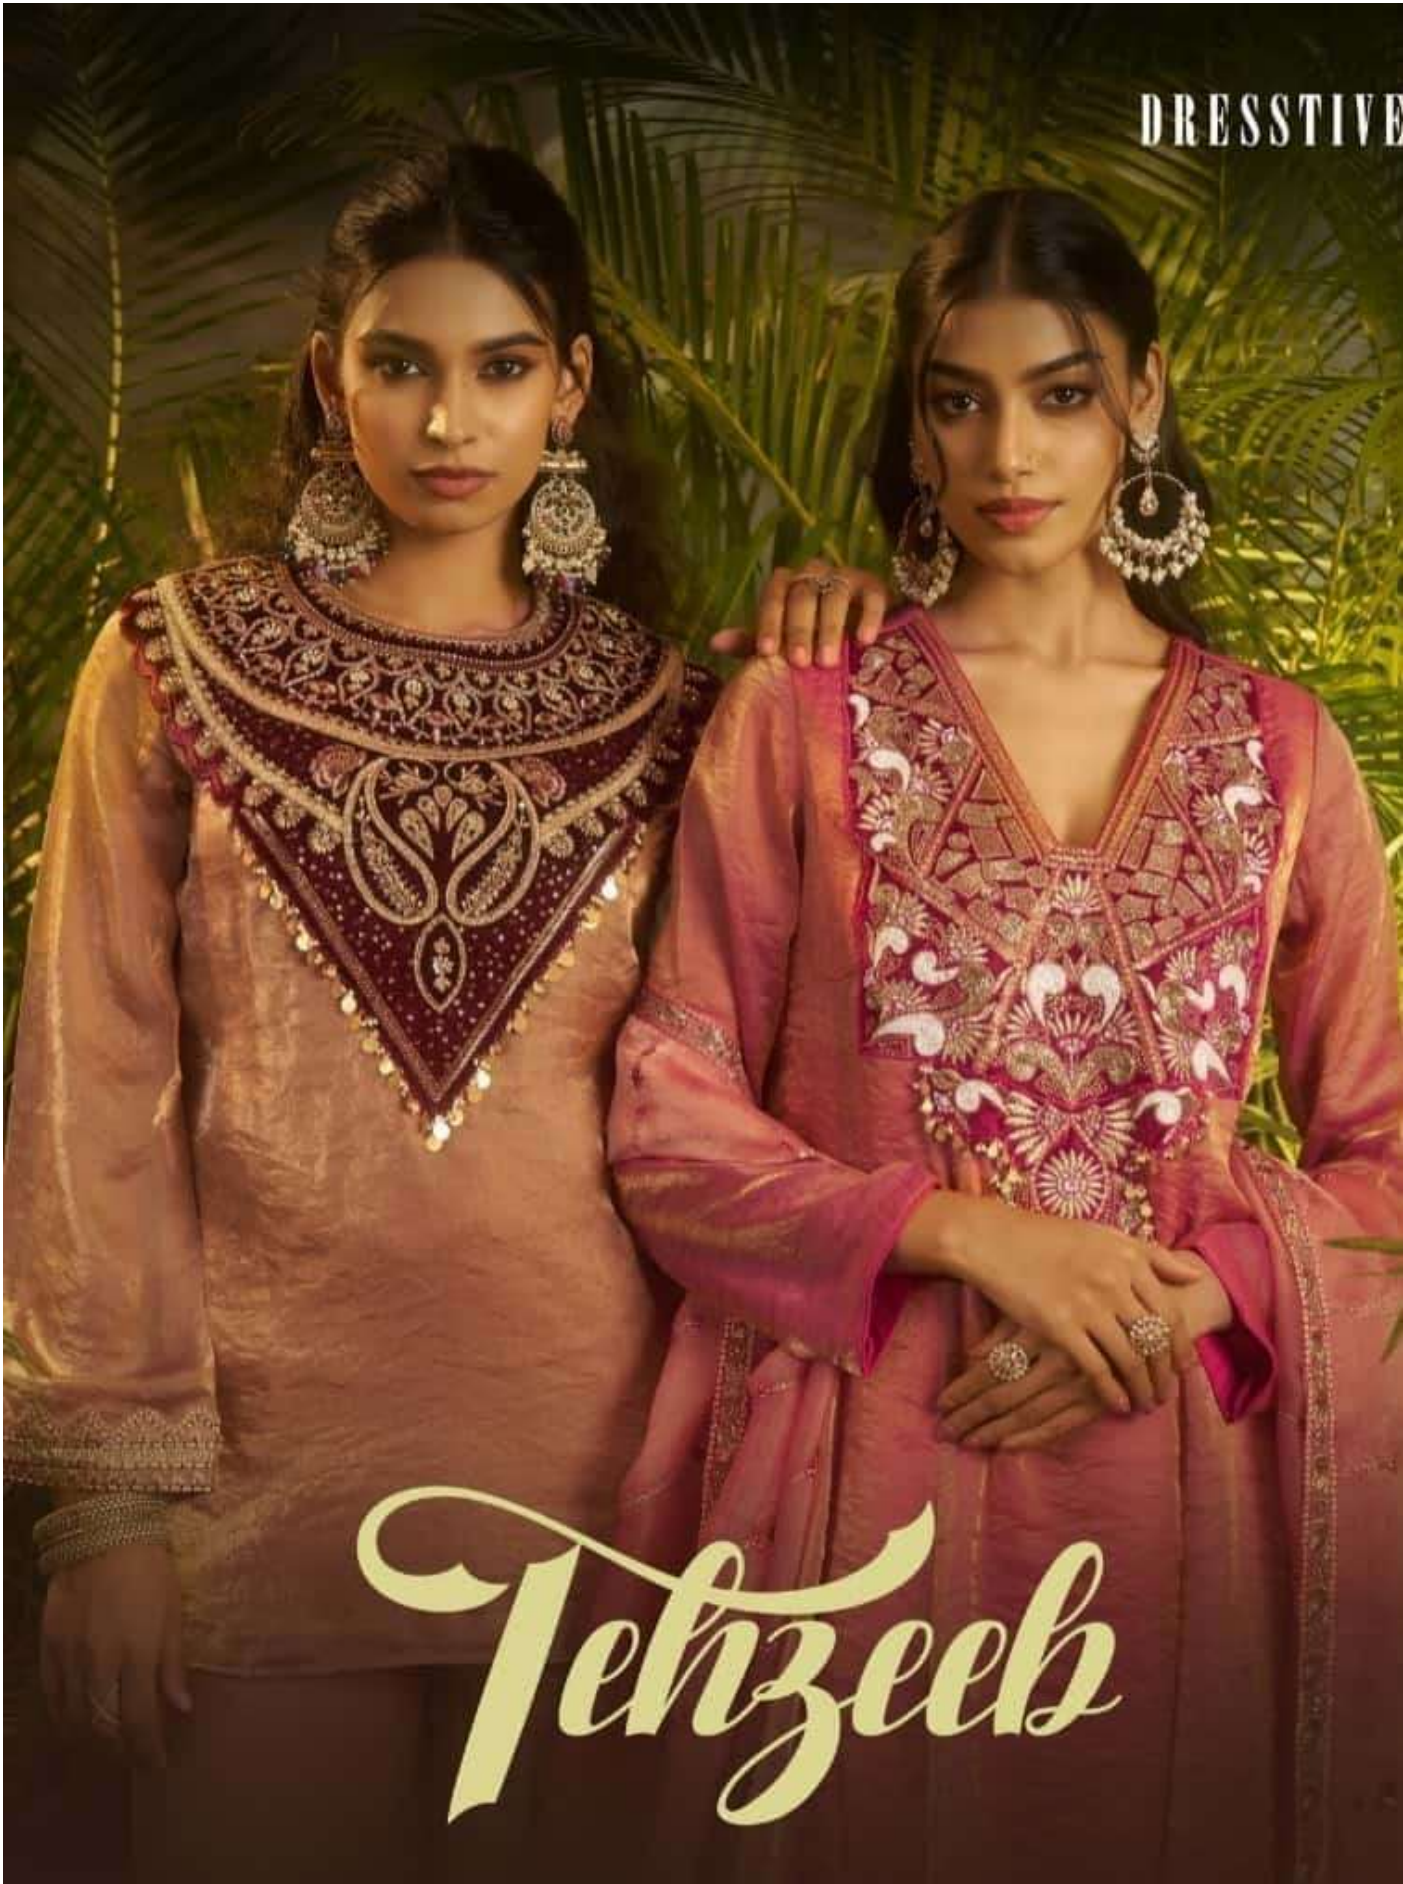

DRESSTIVE

Tehzeeb