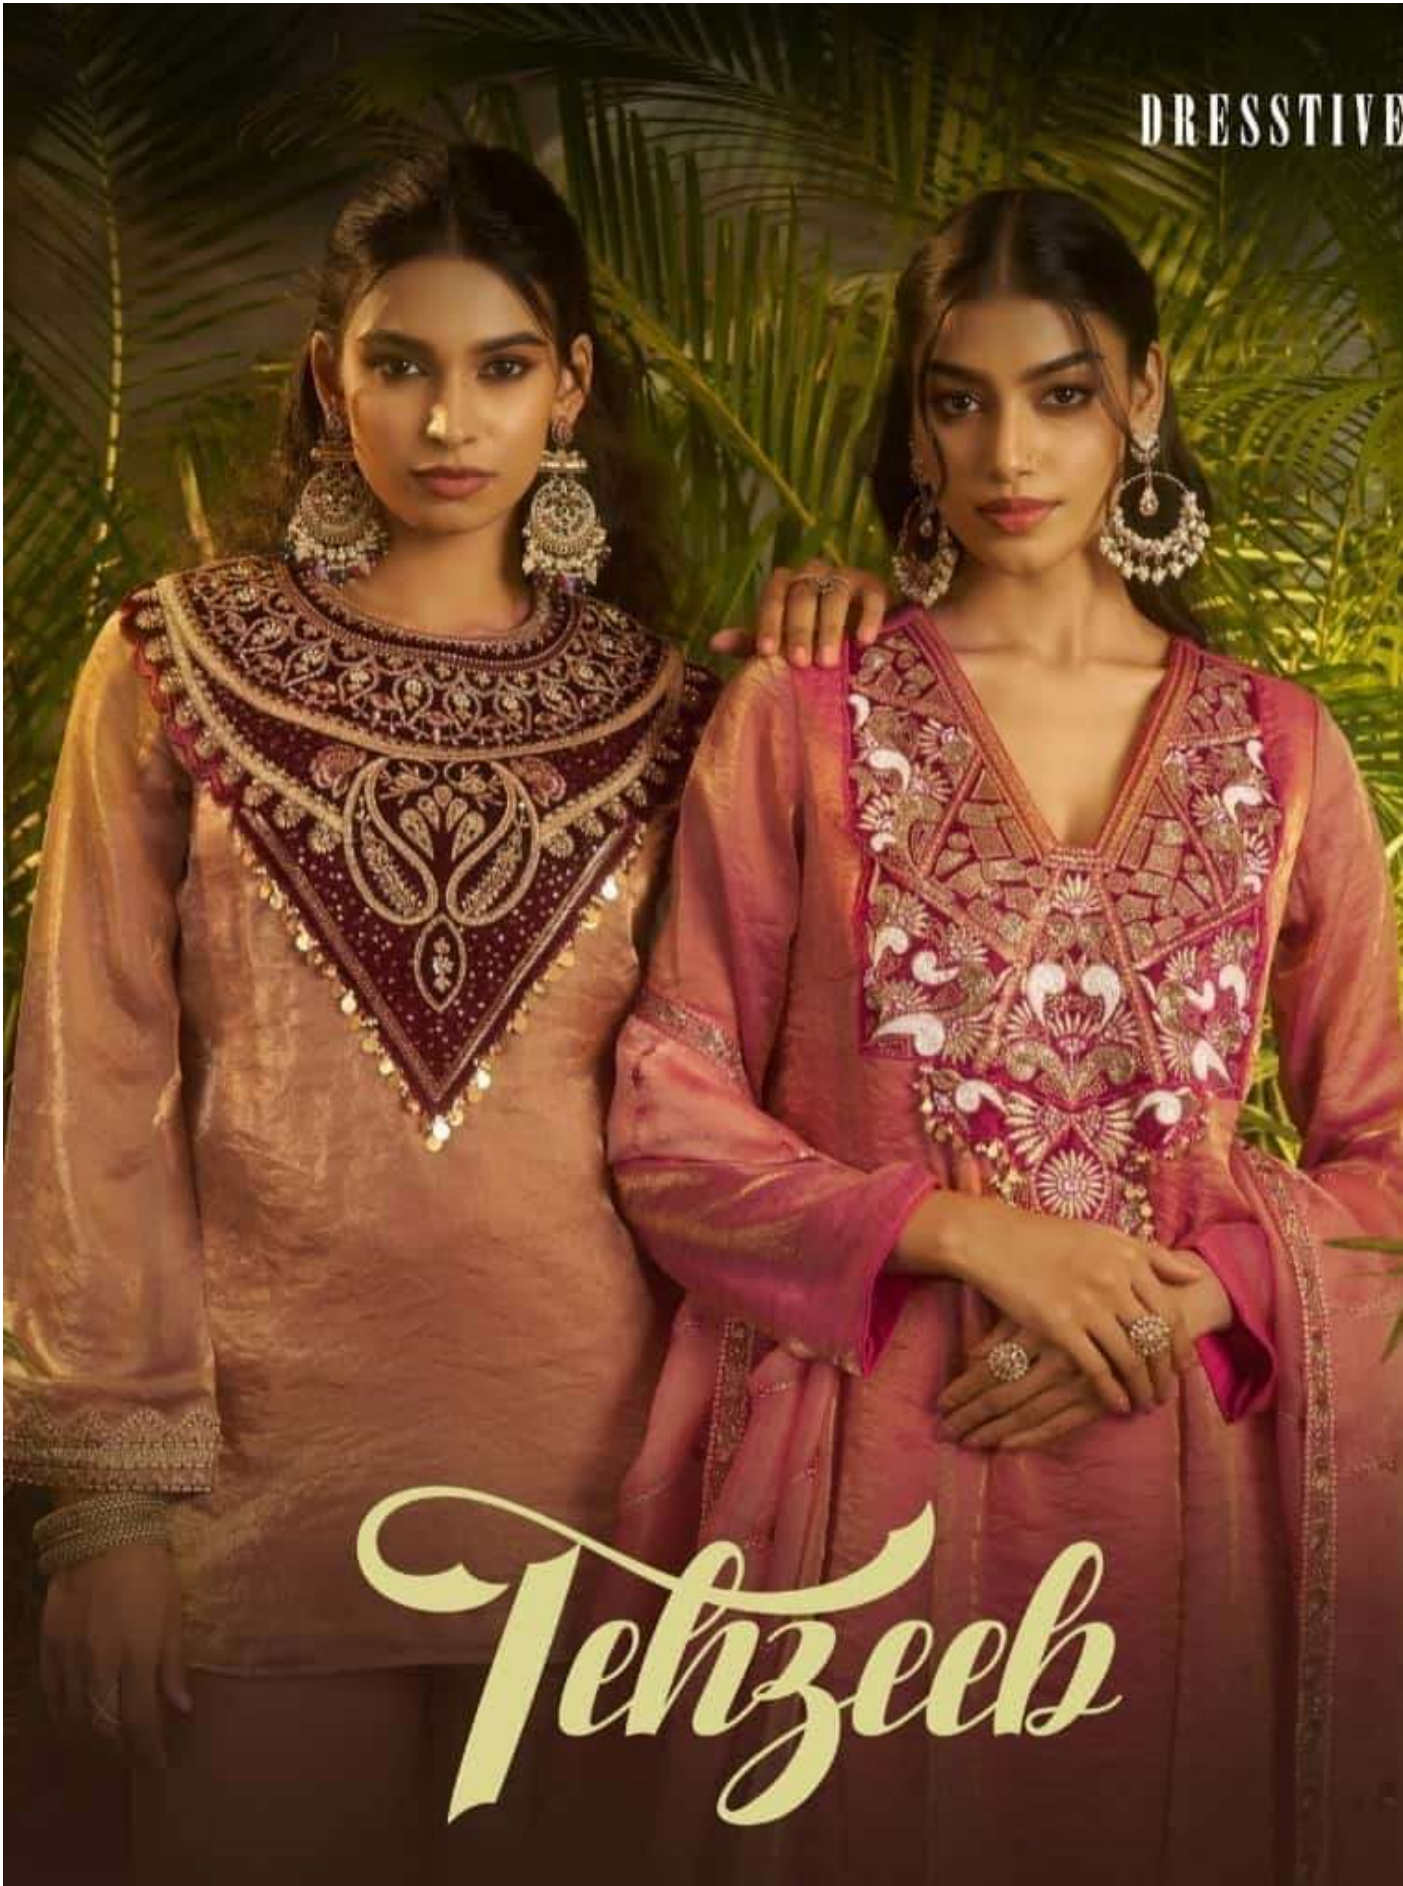

DRESSITIVE

Tehzeeb