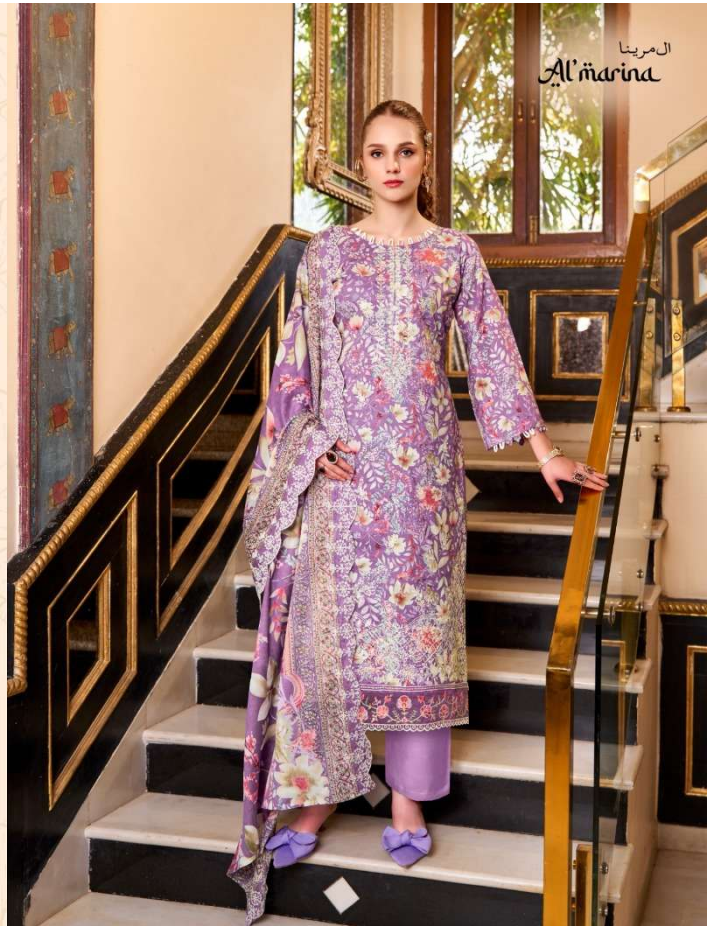

103-002

المريـنا
Al'marina