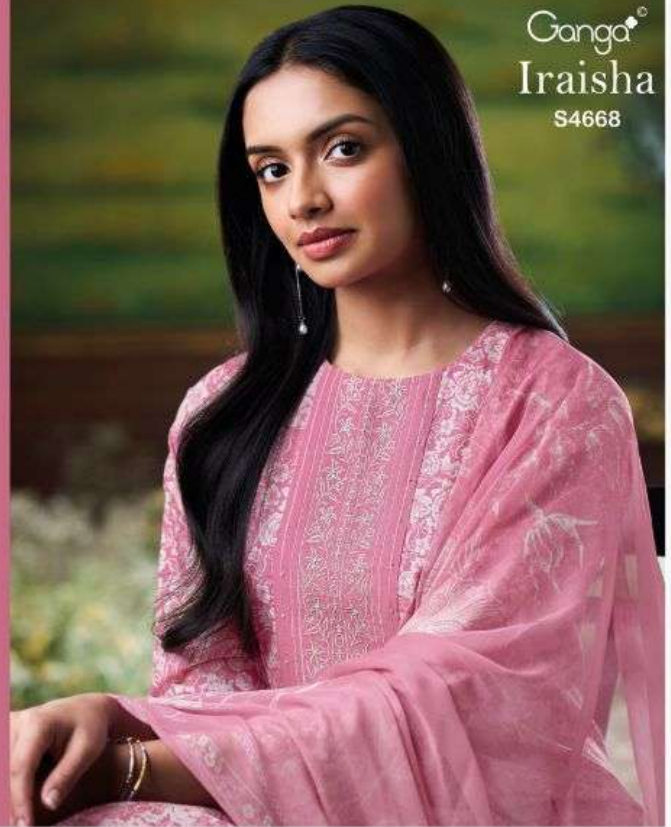

Ganga[®]
Iraisha
S4668

Ganga[®]
S4668-A

Ganga[®]
S4668-C

Ganga[®]

S4668-A

Ganga®

Iraisha
S4668

Ganga®
Iraisha
S4668

DESCRIPTION

~TOP~

PREMIUM COTTON PRINTED WITH EMBROIDERY,
HAND WORK, CROCHET LACE ON DAMAN
AND SLEEVES.

~BOTTOM~

PREMIUM COTTON SOLID COLOR

~DUPATTA~

PREMIUM PURE CHIFFON PRINTED.

WHOLE SALE PRICE
1355/- EACH+GST(EXTRA)