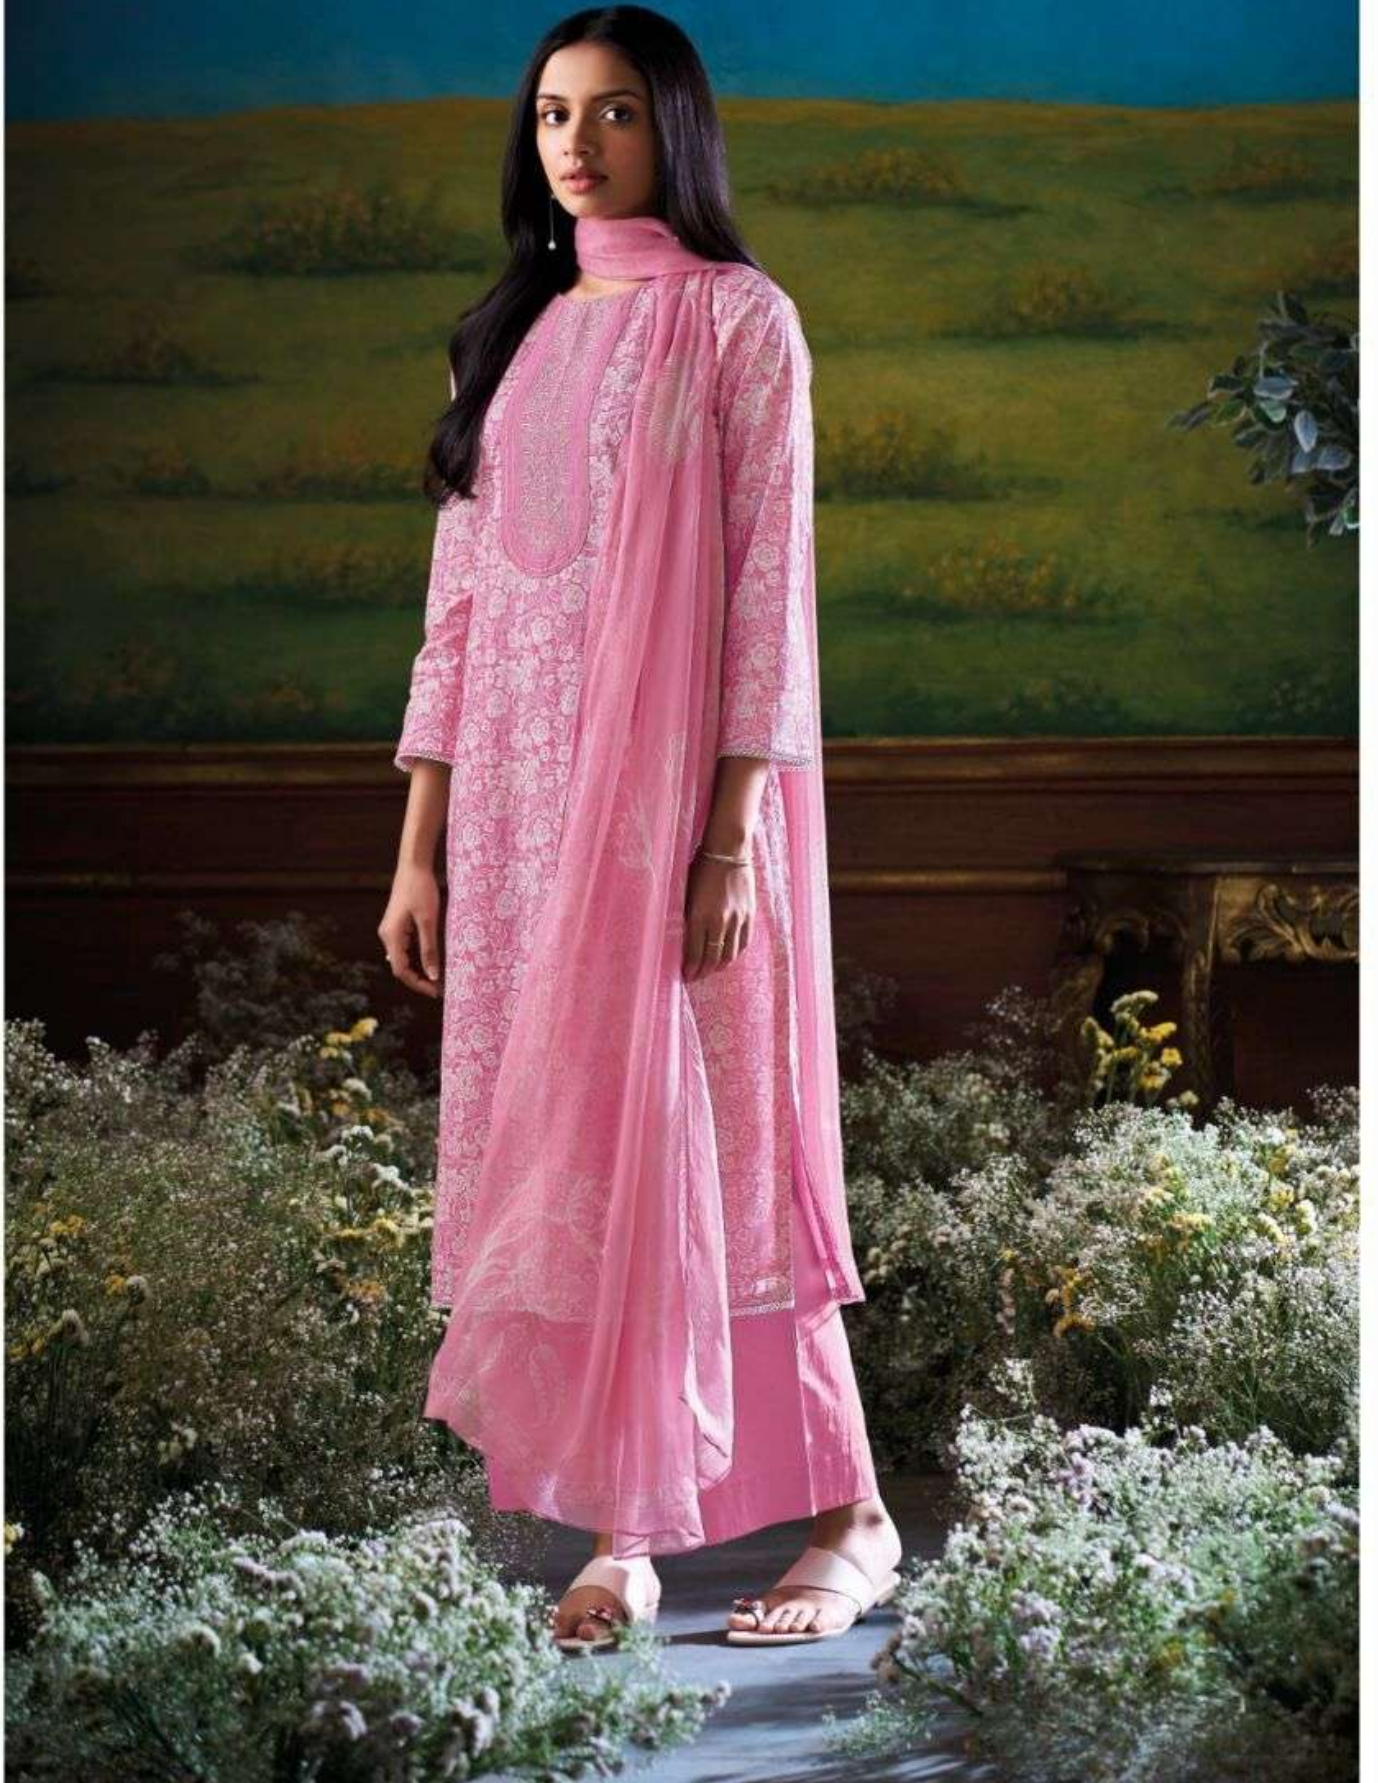

Ganga[®]
Iraisha
S4668

Ganga[®]
S4668-A

Ganga[®]
S4668-C

Ganga[®]

S4668-A

Ganga®

Iraisha
S4668

Ganga®
Iraisha
S4668

DESCRIPTION

~TOP~

PREMIUM COTTON PRINTED WITH EMBROIDERY,
HAND WORK, CROCHET LACE ON DAMAN
AND SLEEVES.

~BOTTOM~

PREMIUM COTTON SOLID COLOR

~DUPATTA~

PREMIUM PURE CHIFFON PRINTED.

WHOLE SALE PRICE
1355/- EACH+GST(EXTRA)