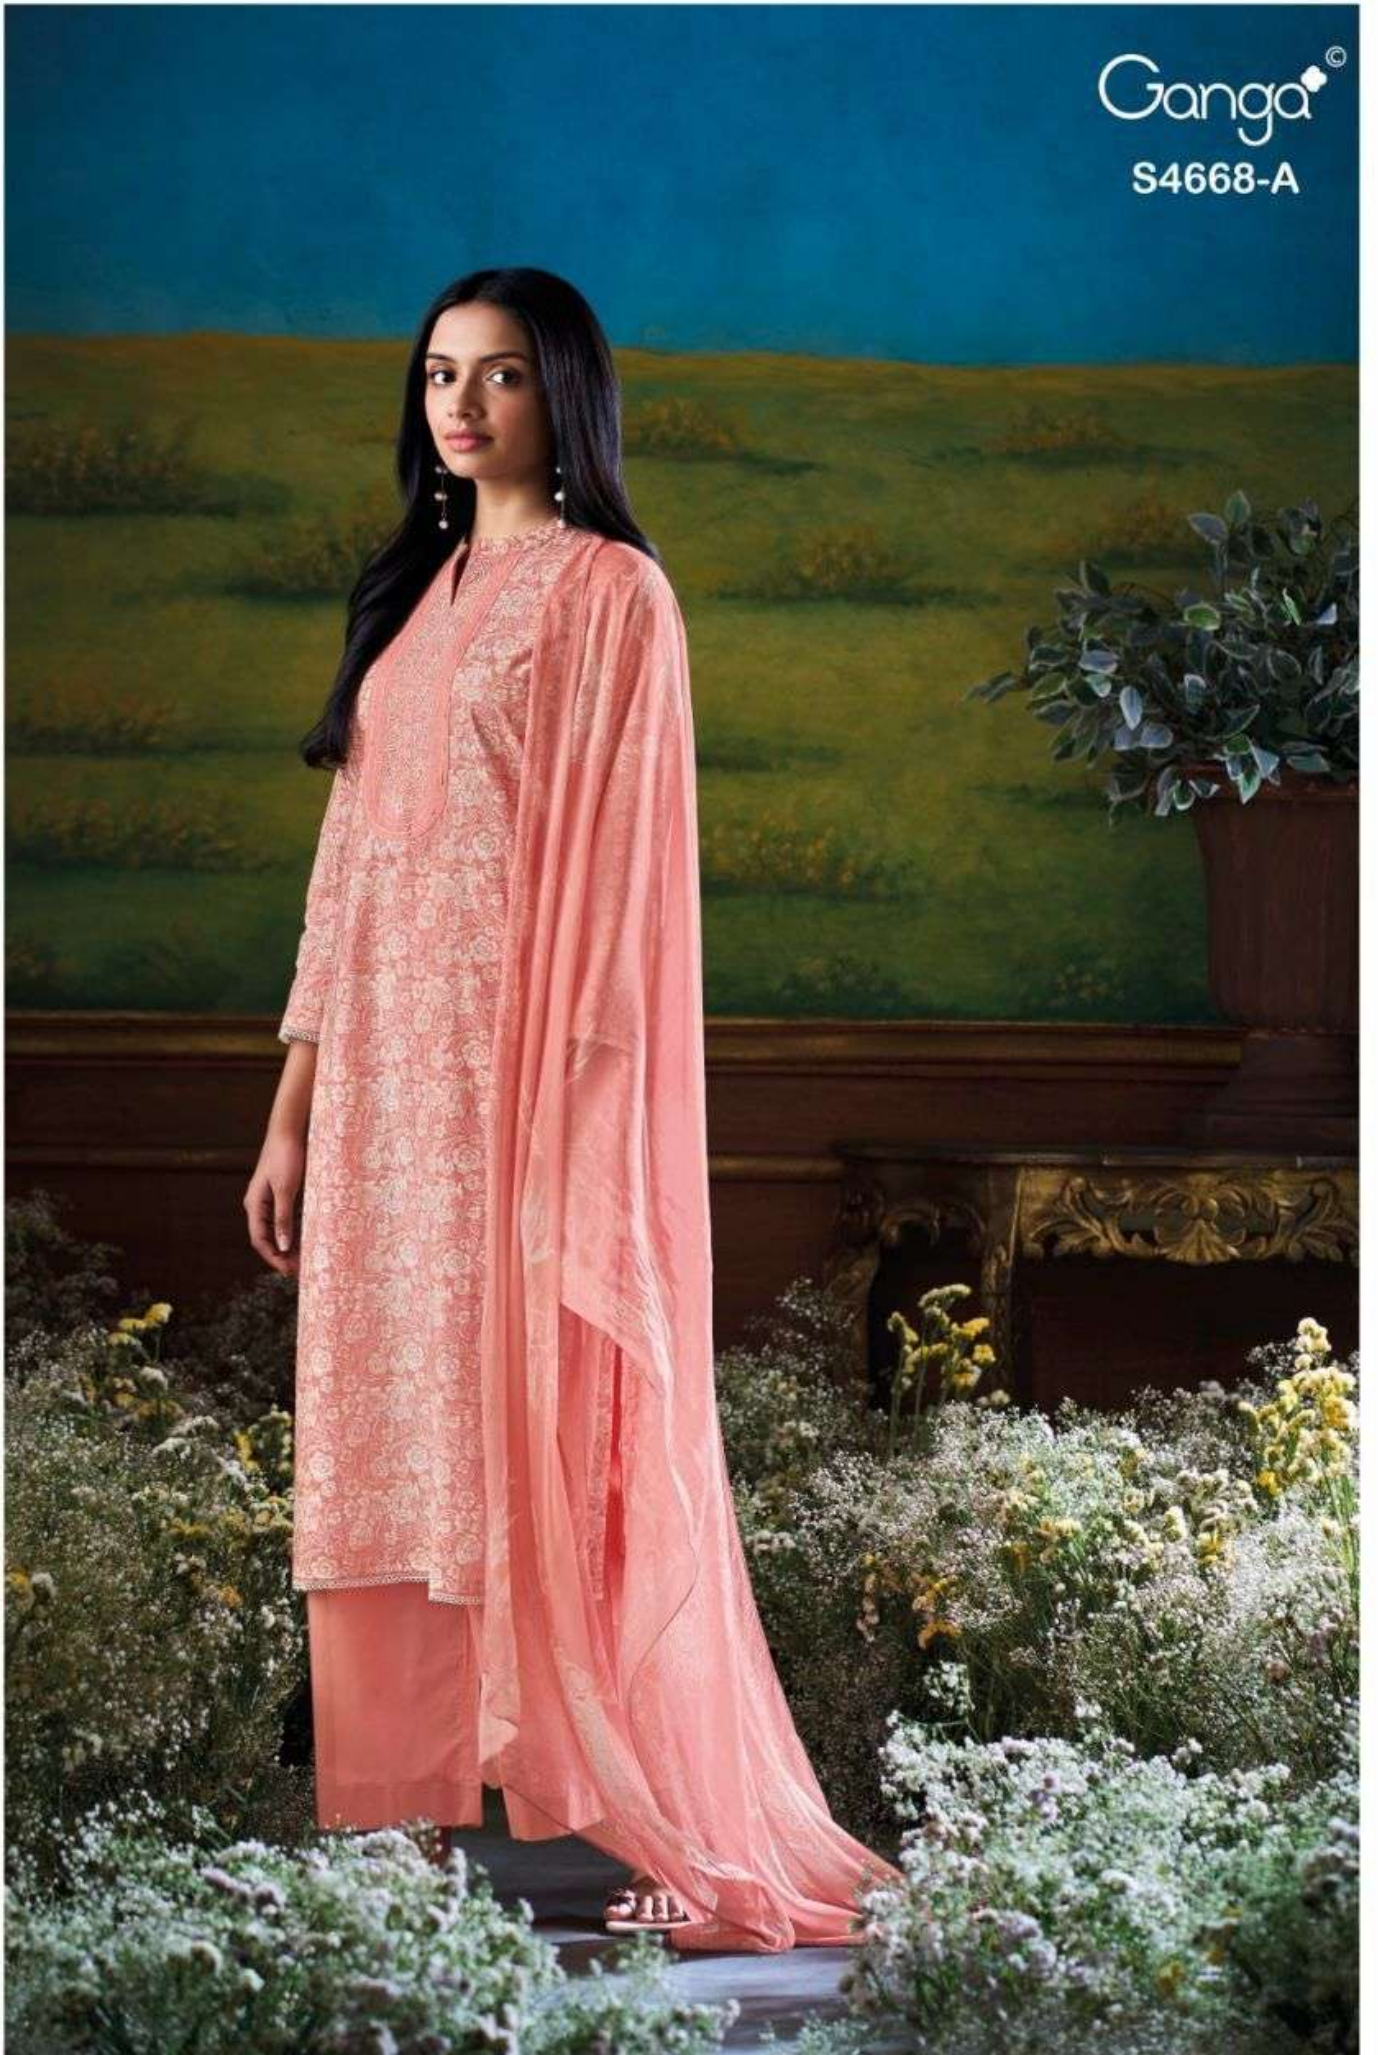

Ganga[®]
Iraisha
S4668

Ganga[®]
S4668-A

Ganga[®]
S4668-C

Ganga[®]

S4668-A

Ganga®

Iraisha
S4668

Ganga®
Iraisha
S4668

DESCRIPTION

~TOP~

PREMIUM COTTON PRINTED WITH EMBROIDERY,
HAND WORK, CROCHET LACE ON DAMAN
AND SLEEVES.

~BOTTOM~

PREMIUM COTTON SOLID COLOR

~DUPATTA~

PREMIUM PURE CHIFFON PRINTED.

WHOLE SALE PRICE
1355/- EACH+GST(EXTRA)