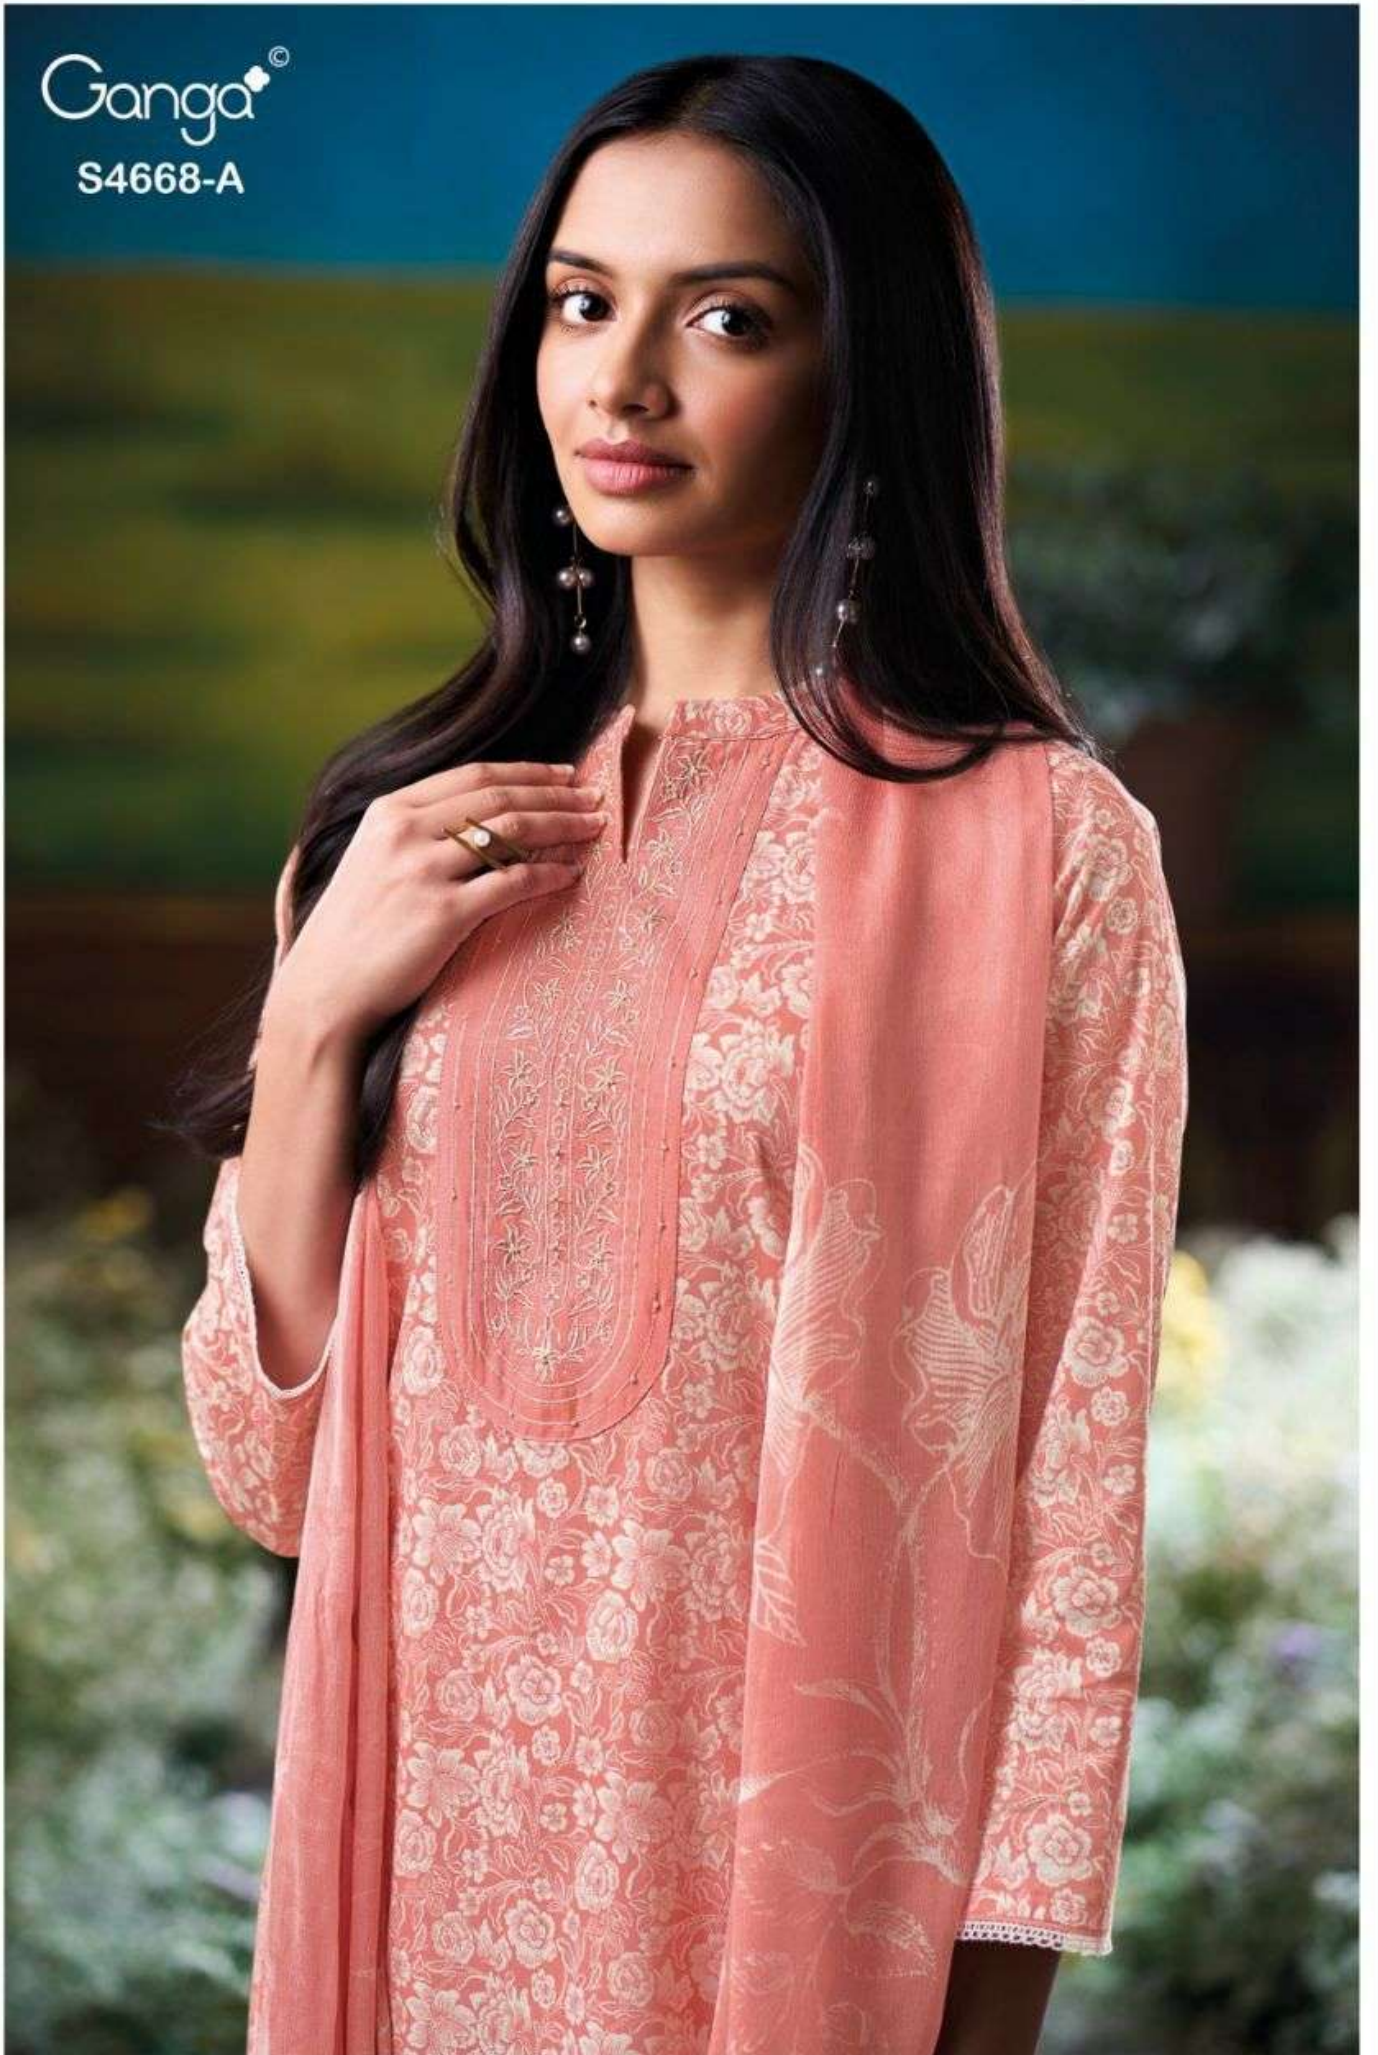

Ganga[®]
Iraisha
S4668

Ganga[®]
S4668-A

Ganga[®]
S4668-C

Ganga[®]

S4668-A

Ganga®

Iraisha
S4668

Ganga®
Iraisha
S4668

DESCRIPTION

~TOP~

PREMIUM COTTON PRINTED WITH EMBROIDERY,
HAND WORK, CROCHET LACE ON DAMAN
AND SLEEVES.

~BOTTOM~

PREMIUM COTTON SOLID COLOR

~DUPATTA~

PREMIUM PURE CHIFFON PRINTED.

WHOLE SALE PRICE
1355/- EACH+GST(EXTRA)