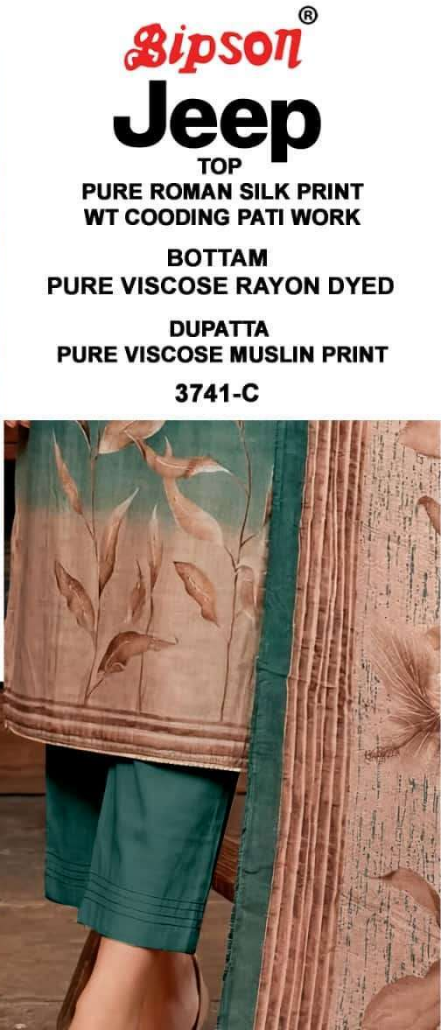

TOP
PURE ROMAN SILK PRINT
WT COODING PATI WORK

BOTTAM
PURE VISCOSE RAYON DYED

DUPATTA
PURE VISCOSE MUSLIN PRINT

Bipson®
Jeep

TOP
PURE ROMAN SILK PRINT
WT CODDING PATI WORK
BOTTAM
PURE VISCOSE RAYON DYED
DUPATTA
PURE VISCOSE MUSLIN PRINT
3741-A

Bipson®
Jeep
TOP
PURE ROMAN SILK PRINT
WT COODING PATI WORK
BOTTAM
PURE VISCOSE RAYON DYED
DUPATTA
PURE VISCOSE MUSLIN PRINT
3741-D

Bipson®

Jeep

TOP

PURE ROMAN SILK PRINT
WT CODDING PATI WORK

BOTTAM

PURE VISCOSE RAYON DYED

DUPATTA

PURE VISCOSE MUSLIN PRINT

3741-C

Bipson®
Jeep

TOP
PURE ROMAN SILK PRINT
WT COODING PATI WORK
BOTTAM
PURE VISCOSE RAYON DYED
DUPATTA
PURE VISCOSE MUSLIN PRINT
3741-B