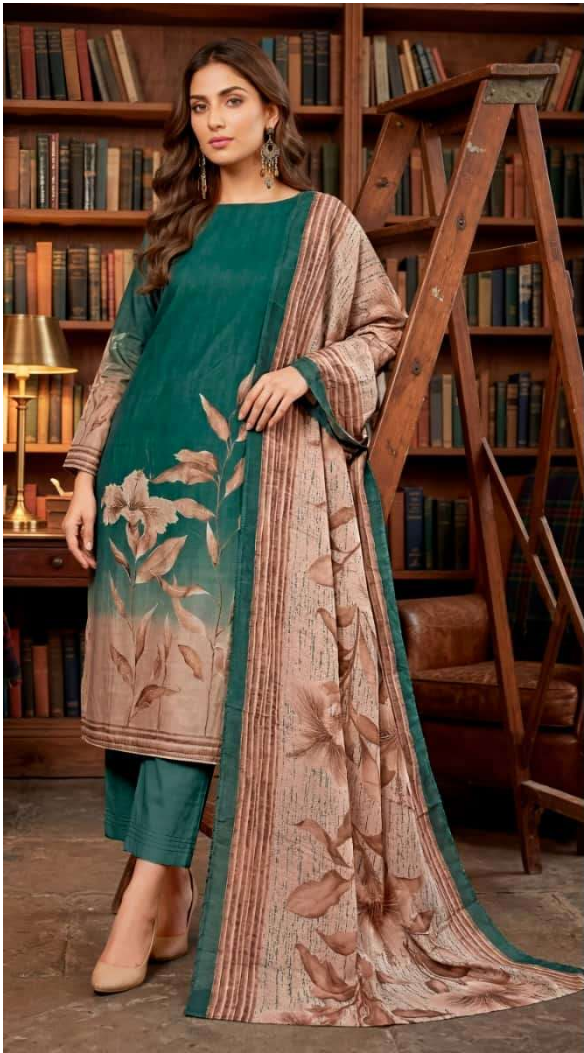

Gipson®

Jeep

D.NO - 3741

Gipson®

Jeep

D.NO - 3741

Gipson[®]
Jeep

D.NO.3741

TOP
PURE ROMAN SILK PRINT
WT COODING PATI WORK

BOTTAM
PURE VISCOSE RAYON DYED

DUPATTA
PURE VISCOSE MUSLIN PRINT

Bipson®
Jeep

TOP
PURE ROMAN SILK PRINT
WT CODDING PATI WORK
BOTTAM
PURE VISCOSE RAYON DYED
DUPATTA
PURE VISCOSE MUSLIN PRINT
3741-A

Bipson®
Jeep
TOP
PURE ROMAN SILK PRINT
WT COODING PATI WORK
BOTTAM
PURE VISCOSE RAYON DYED
DUPATTA
PURE VISCOSE MUSLIN PRINT
3741-D

Bipson®

Jeep

TOP

PURE ROMAN SILK PRINT
WT CODDING PATI WORK

BOTTAM

PURE VISCOSE RAYON DYED

DUPATTA

PURE VISCOSE MUSLIN PRINT

3741-C

Bipson®
Jeep

TOP
PURE ROMAN SILK PRINT
WT COODING PATI WORK
BOTTAM
PURE VISCOSE RAYON DYED
DUPATTA
PURE VISCOSE MUSLIN PRINT
3741-B