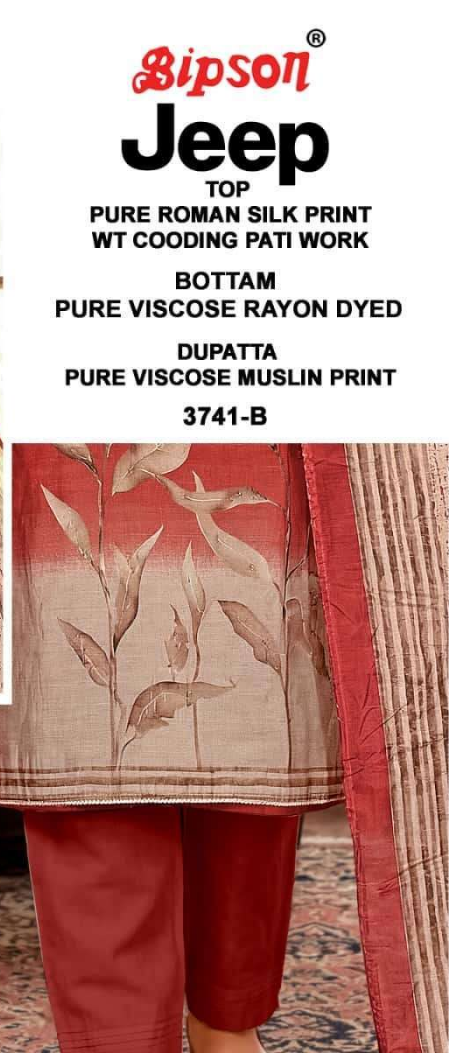

Gipson®

Jeep

D.NO - 3741

Gipson®

Jeep

D.NO - 3741

Gipson[®]
Jeep

D.NO.3741

TOP
PURE ROMAN SILK PRINT
WT COODING PATI WORK

BOTTAM
PURE VISCOSE RAYON DYED

DUPATTA
PURE VISCOSE MUSLIN PRINT

Bipson®
Jeep

TOP
PURE ROMAN SILK PRINT
WT CODDING PATI WORK
BOTTAM
PURE VISCOSE RAYON DYED
DUPATTA
PURE VISCOSE MUSLIN PRINT
3741-A

Bipson®
Jeep
TOP
PURE ROMAN SILK PRINT
WT COODING PATI WORK
BOTTAM
PURE VISCOSE RAYON DYED
DUPATTA
PURE VISCOSE MUSLIN PRINT
3741-D

Bipson®

Jeep

TOP

PURE ROMAN SILK PRINT
WT CODDING PATI WORK

BOTTAM

PURE VISCOSE RAYON DYED

DUPATTA

PURE VISCOSE MUSLIN PRINT

3741-C

Bipson®
Jeep

TOP
PURE ROMAN SILK PRINT
WT COODING PATI WORK
BOTTAM
PURE VISCOSE RAYON DYED
DUPATTA
PURE VISCOSE MUSLIN PRINT
3741-B