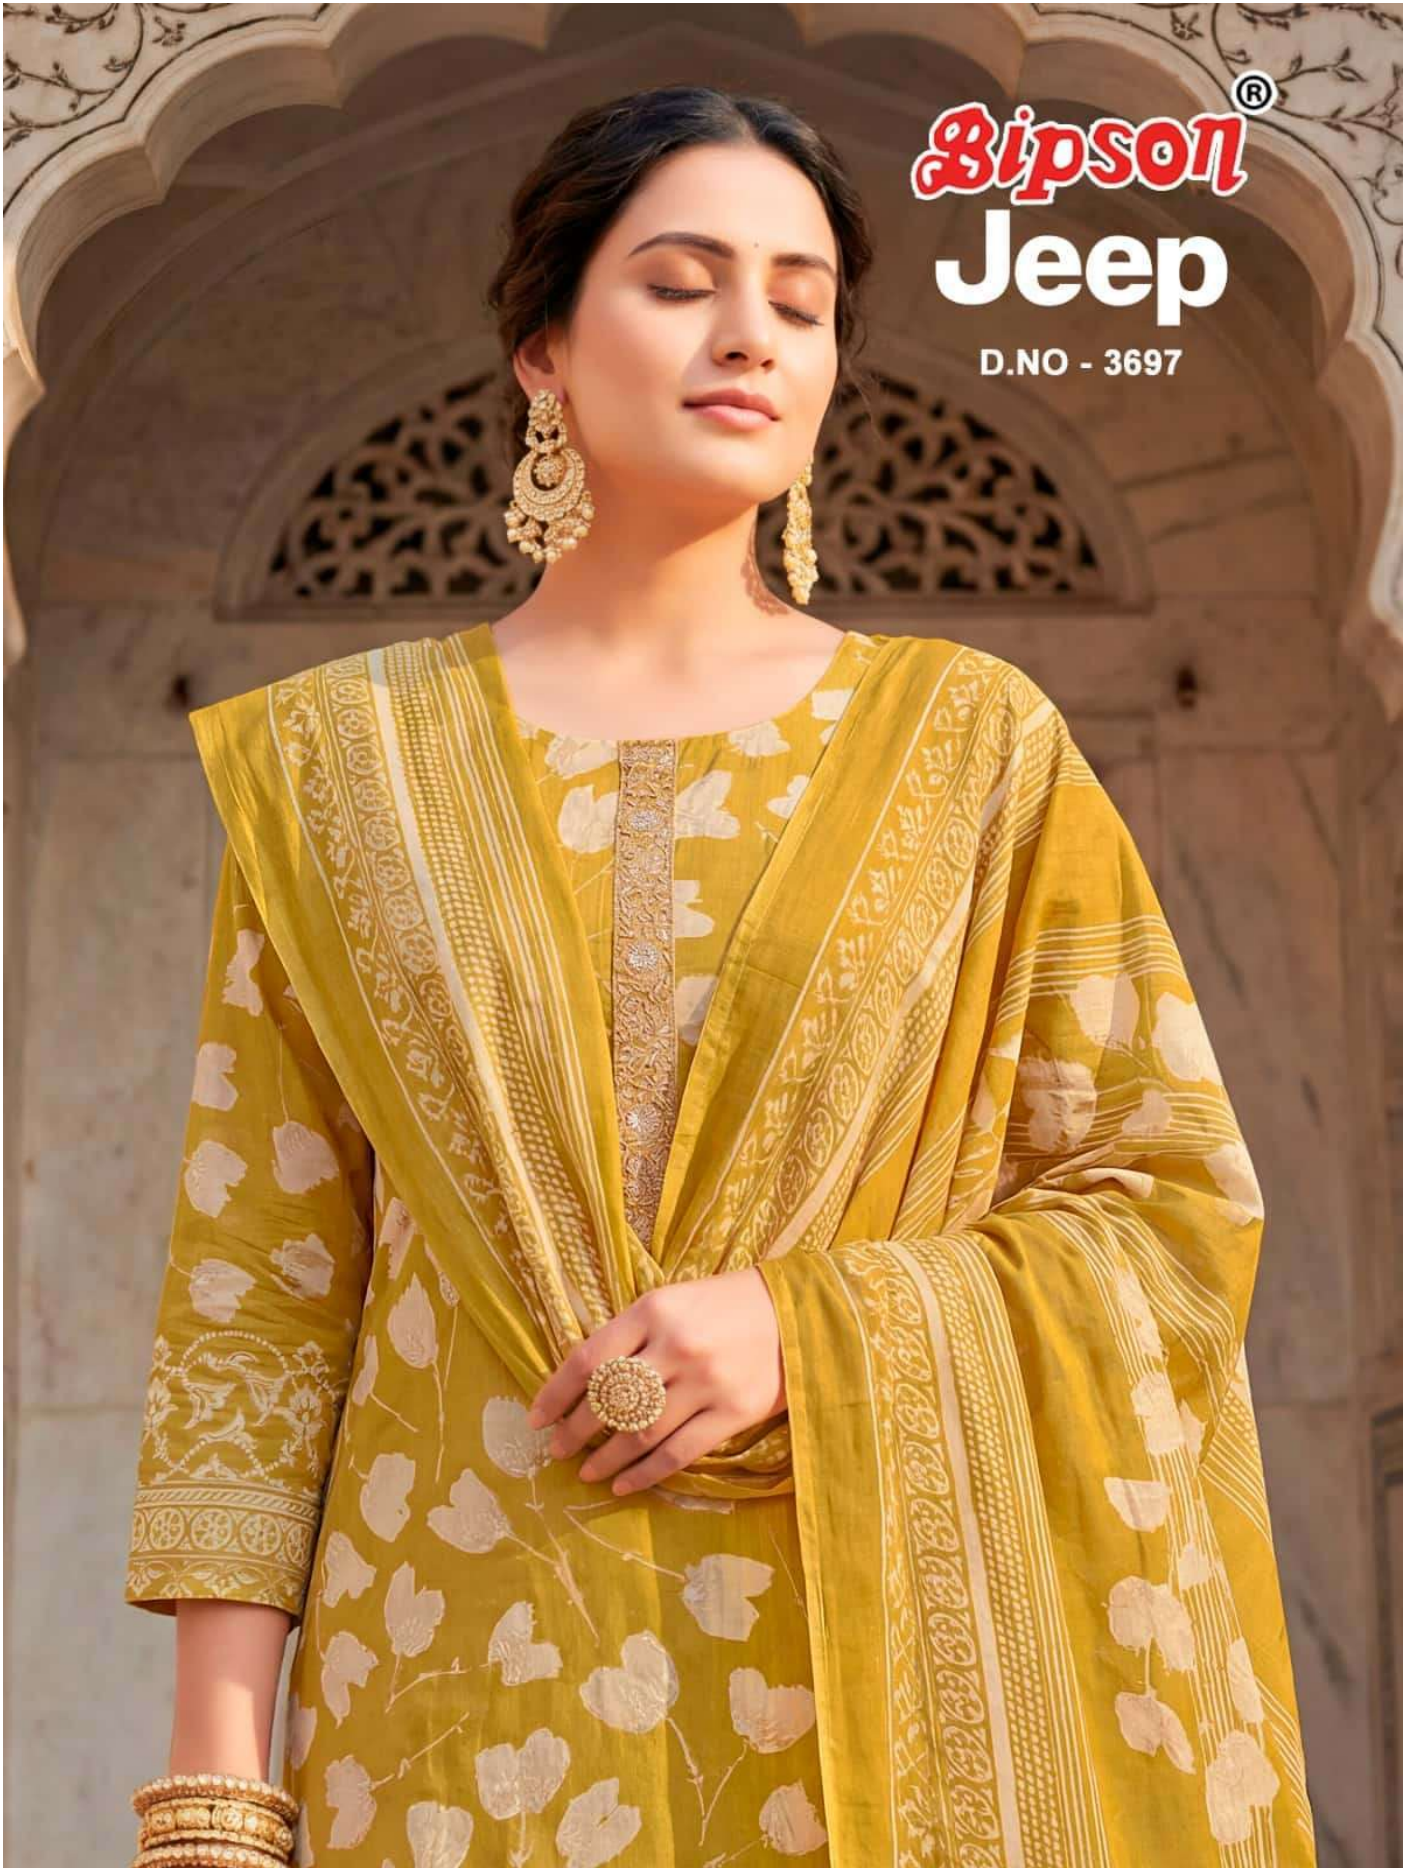

Gipson[®]
Jeep

D.NO - 3697

Gipson[®]
Jeep

D.NO - 3697

Gipson[®]
Jeep

TOP
PURE ROMAN SILK PRINT
WT COODING PATI WORK

BOTTAM
PURE VISCOSE RAYON DYED

DUPATTA
PURE VISCOSE MUSLIN PRINT

3697-D

Bipson[®]
Jeep

D.NO.3697

TOP
PURE ROMAN SILK PRINT
WT COODING PATI WORK

BOTTAM
PURE VISCOSE RAYON DYED

DUPATTA
PURE VISCOSE MUSLIN PRINT

Gipson[®]
Jeep
TOP
PURE ROMAN SILK PRINT
WT COODING PATI WORK
BOTTAM
PURE VISCOSE RAYON DYED
DUPATTA
PURE VISCOSE MUSLIN PRINT
3697-C

Gipson[®]

Jeep

TOP

PURE ROMAN SILK PRINT
WT CODDING PATI WORK

BOTTAM

PURE VISCOSE RAYON DYED

DUPATTA

PURE VISCOSE MUSLIN PRINT

3697-B

Gipson[®]
Jeep
TOP
PURE ROMAN SILK PRINT
WT CODDING PATI WORK
BOTTAM
PURE VISCOSE RAYON DYED
DUPATTA
PURE VISCOSE MUSLIN PRINT
3697-A