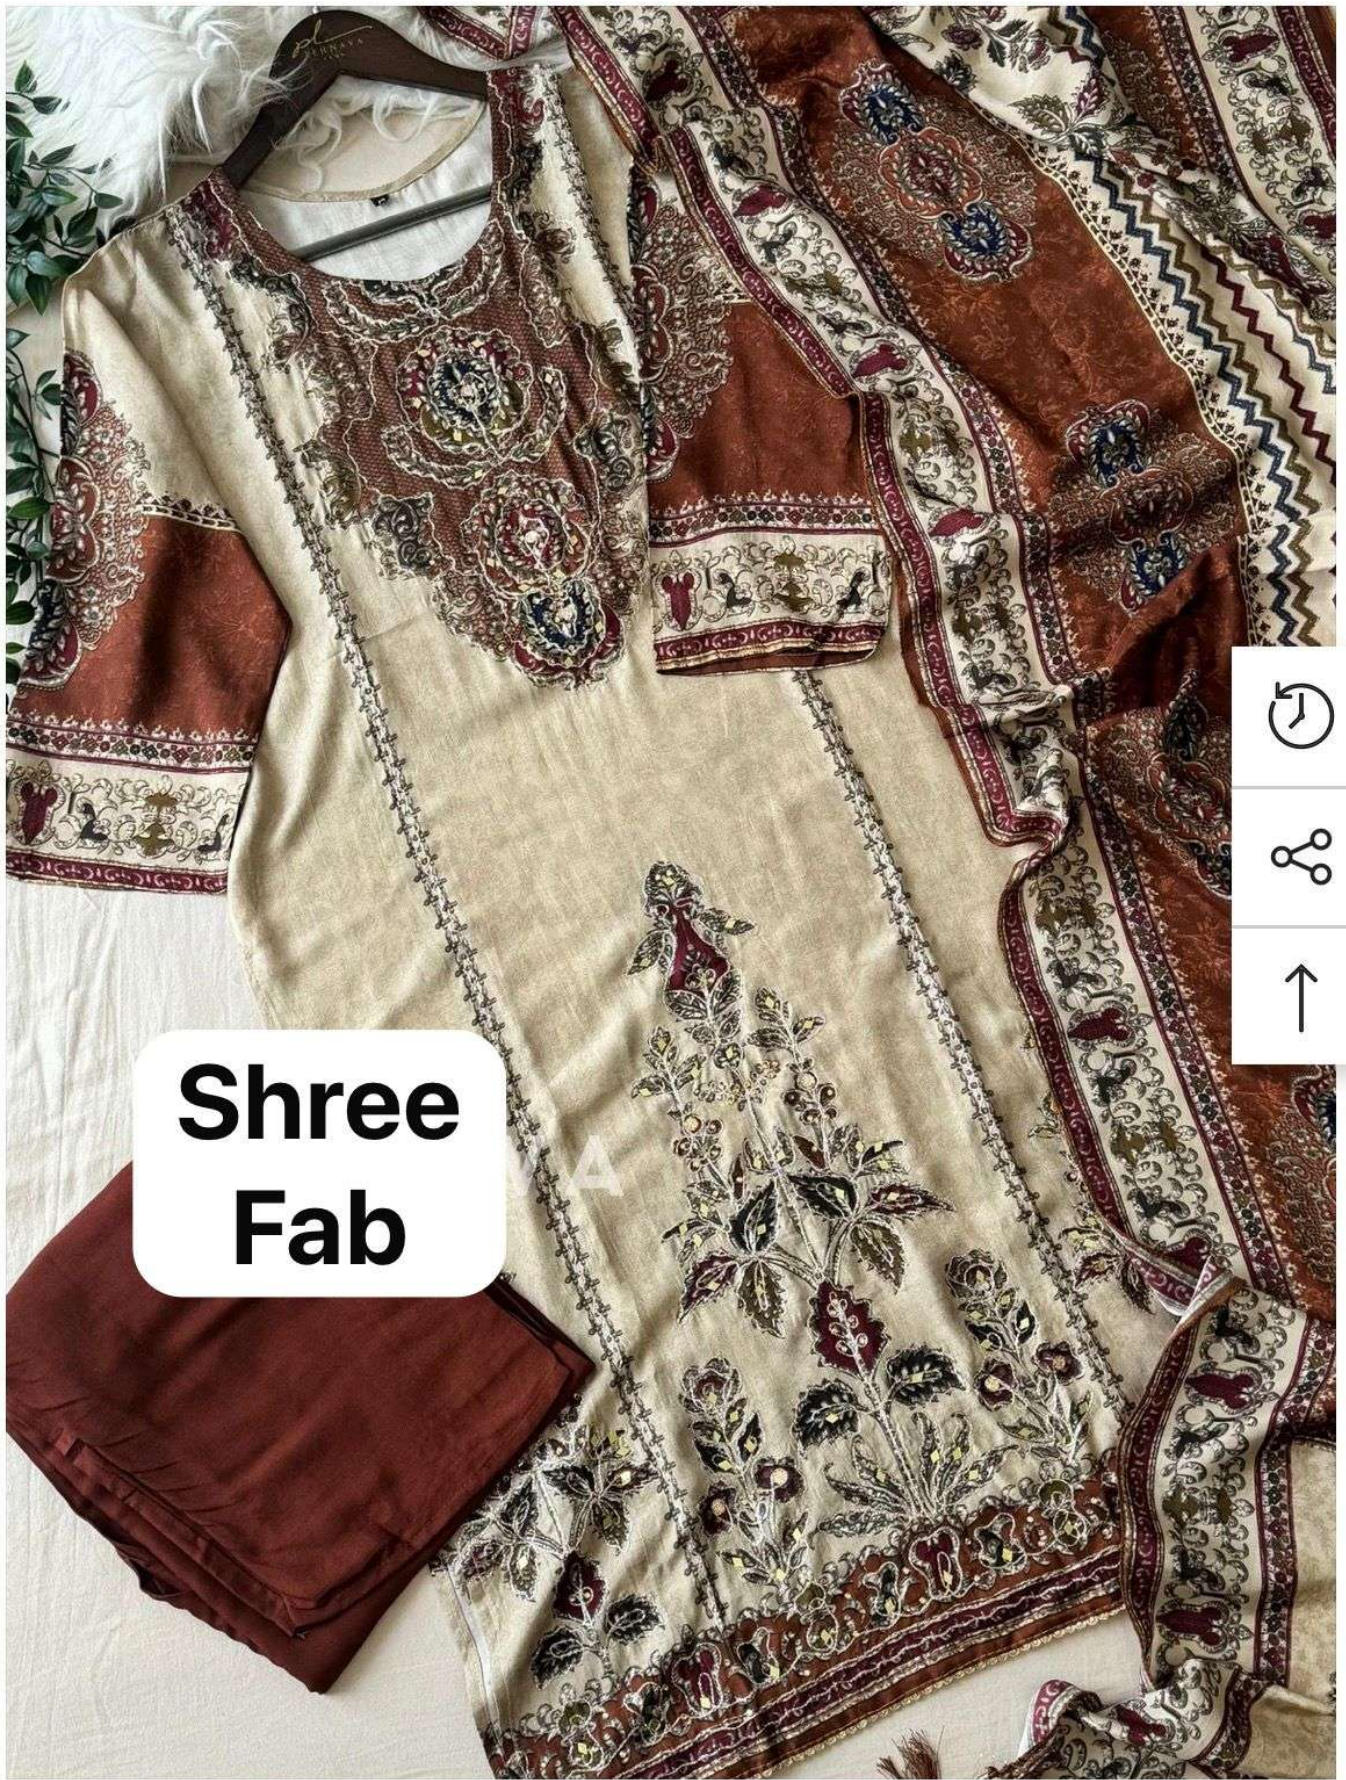

Shree[®]
FABS

KT-318 A

- TOP** - Pure Viscose Maslin Digital Print With Aari Work And diamond
- DUPATTA** - Pure Viscose Maslin Digital Print
- BOTTOM** - Pure Viscose Rayon

Shree[®]
FABS

**Shree
Fab**

Navigation icons: a circular arrow, a share icon, and an upward arrow.